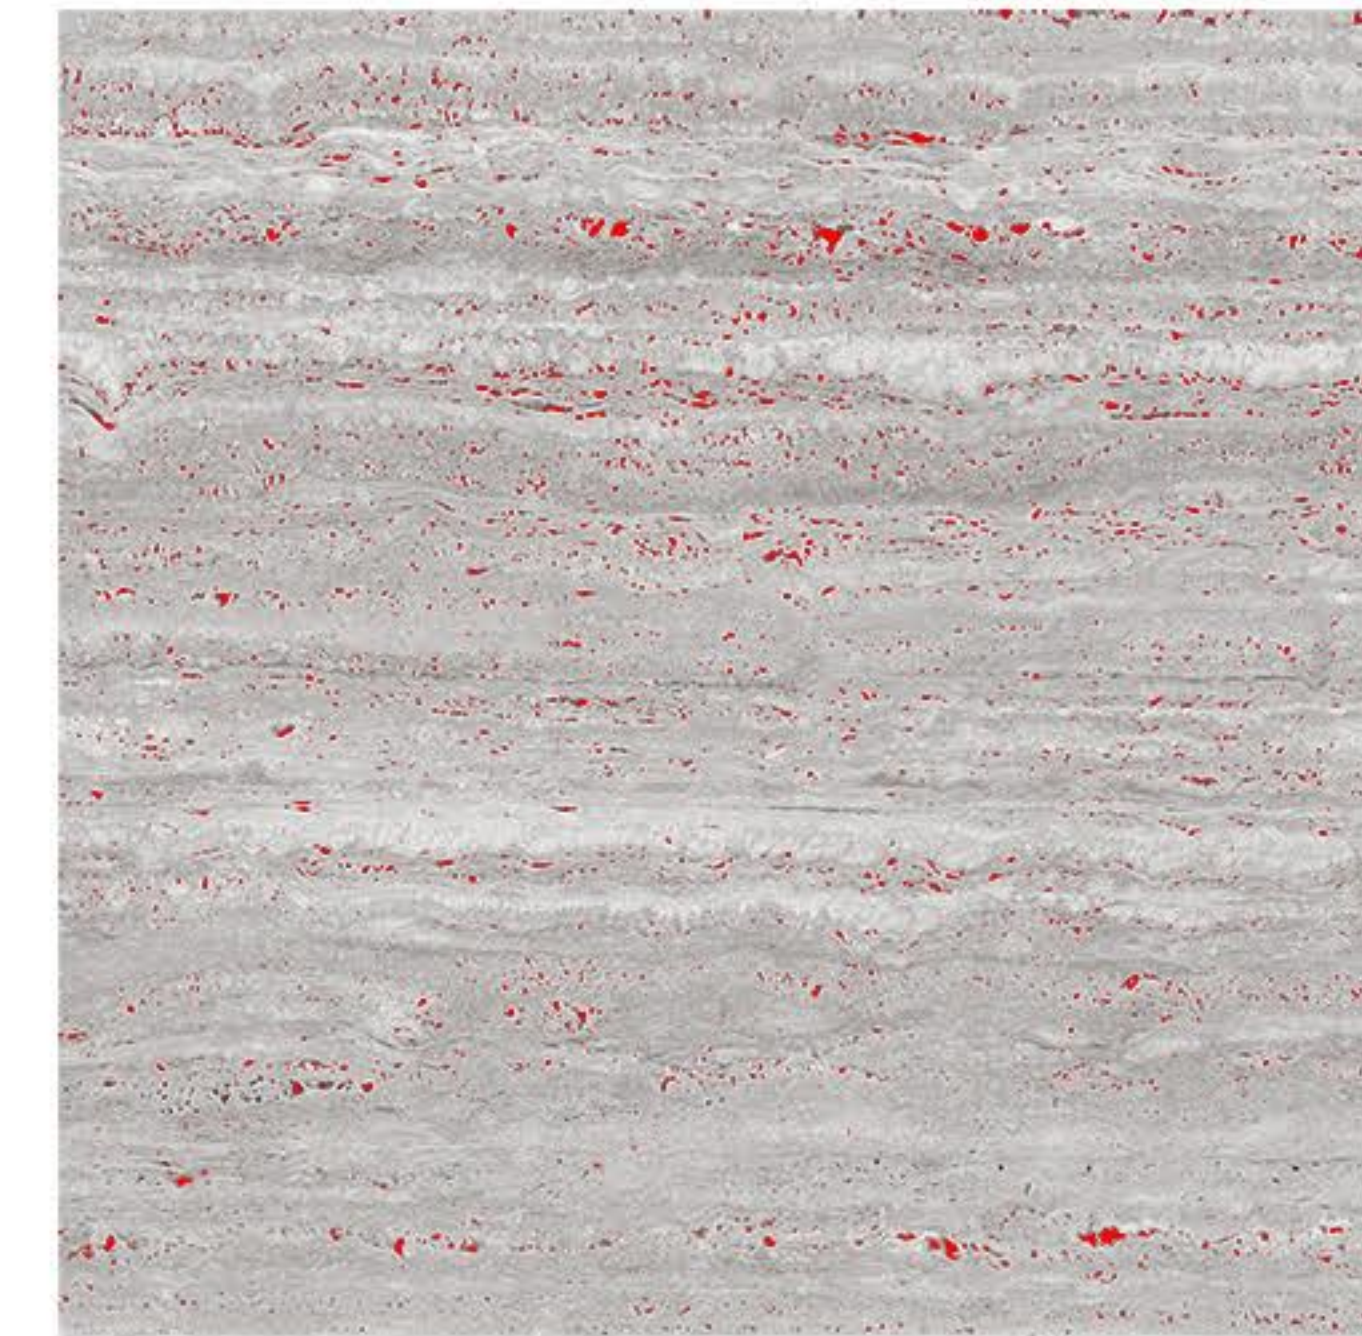

FINISH
Matt

SIZE
600x600mm

TYPE
Floor

SERIES
CARVING