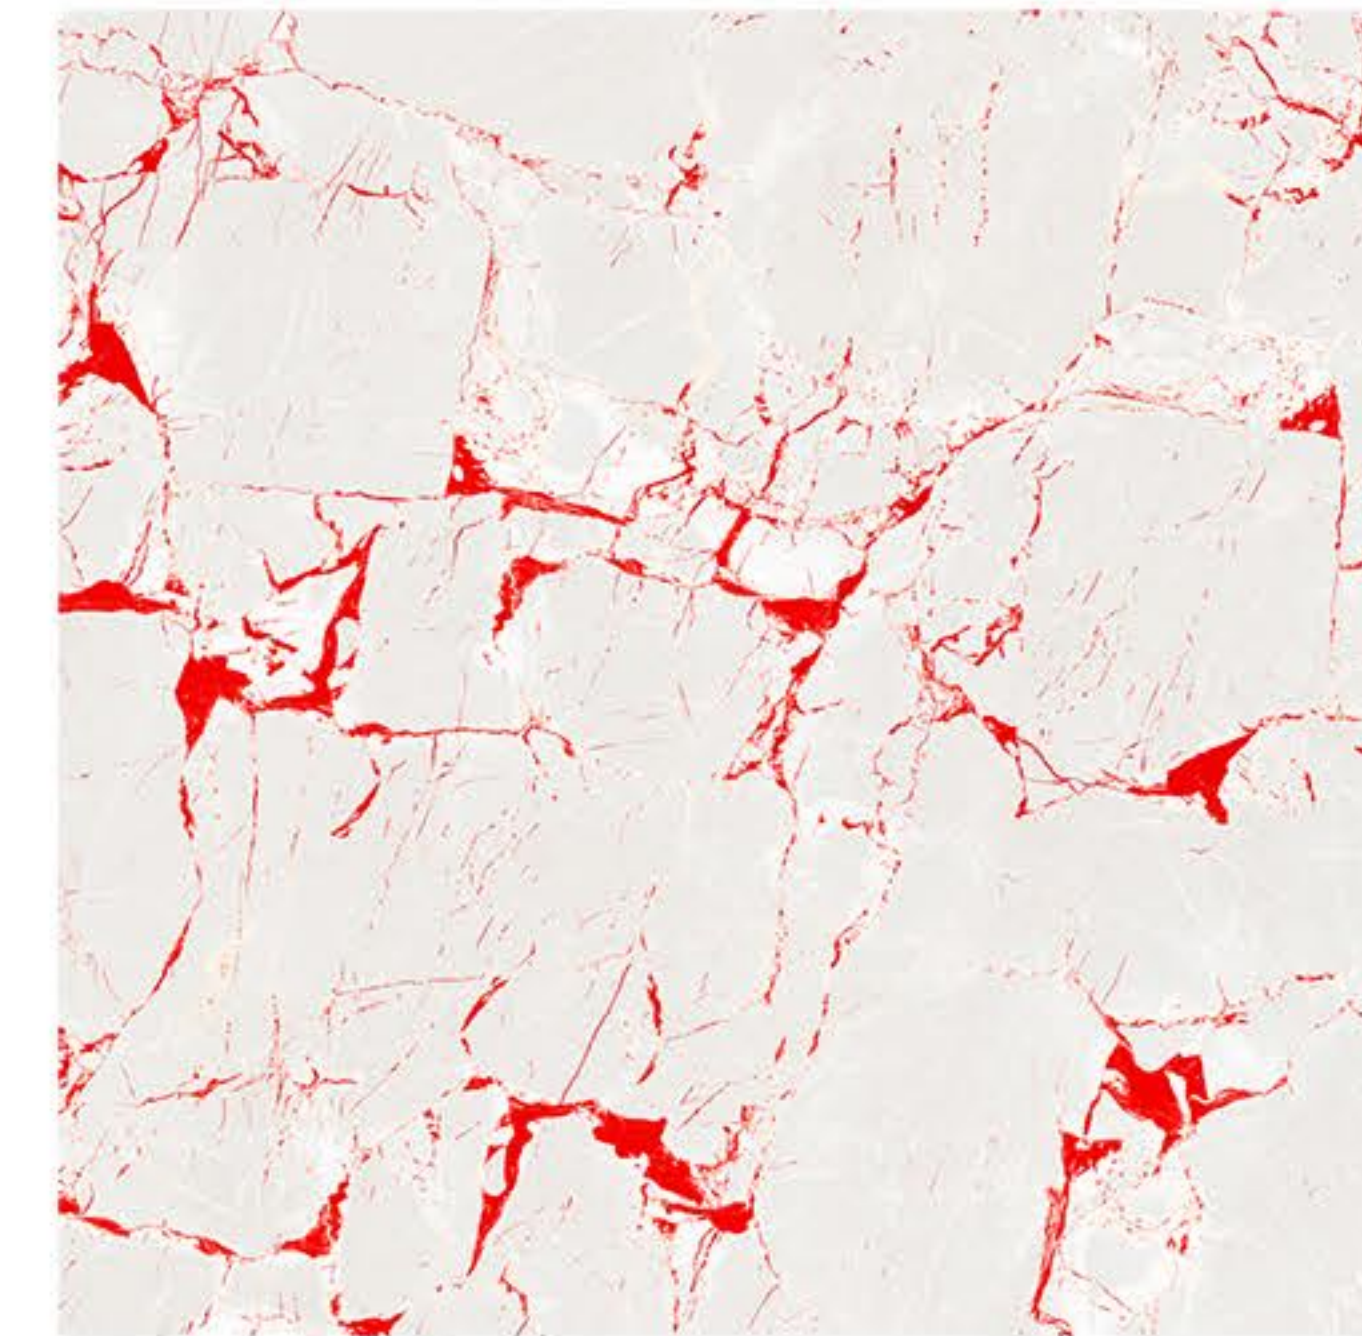

SIZE
600x600mm

TYPE
Floor

SERIES
CARVING

17028

FINISH
Matt

SIZE
600x600mm

TYPE
Floor

SERIES
CARVING