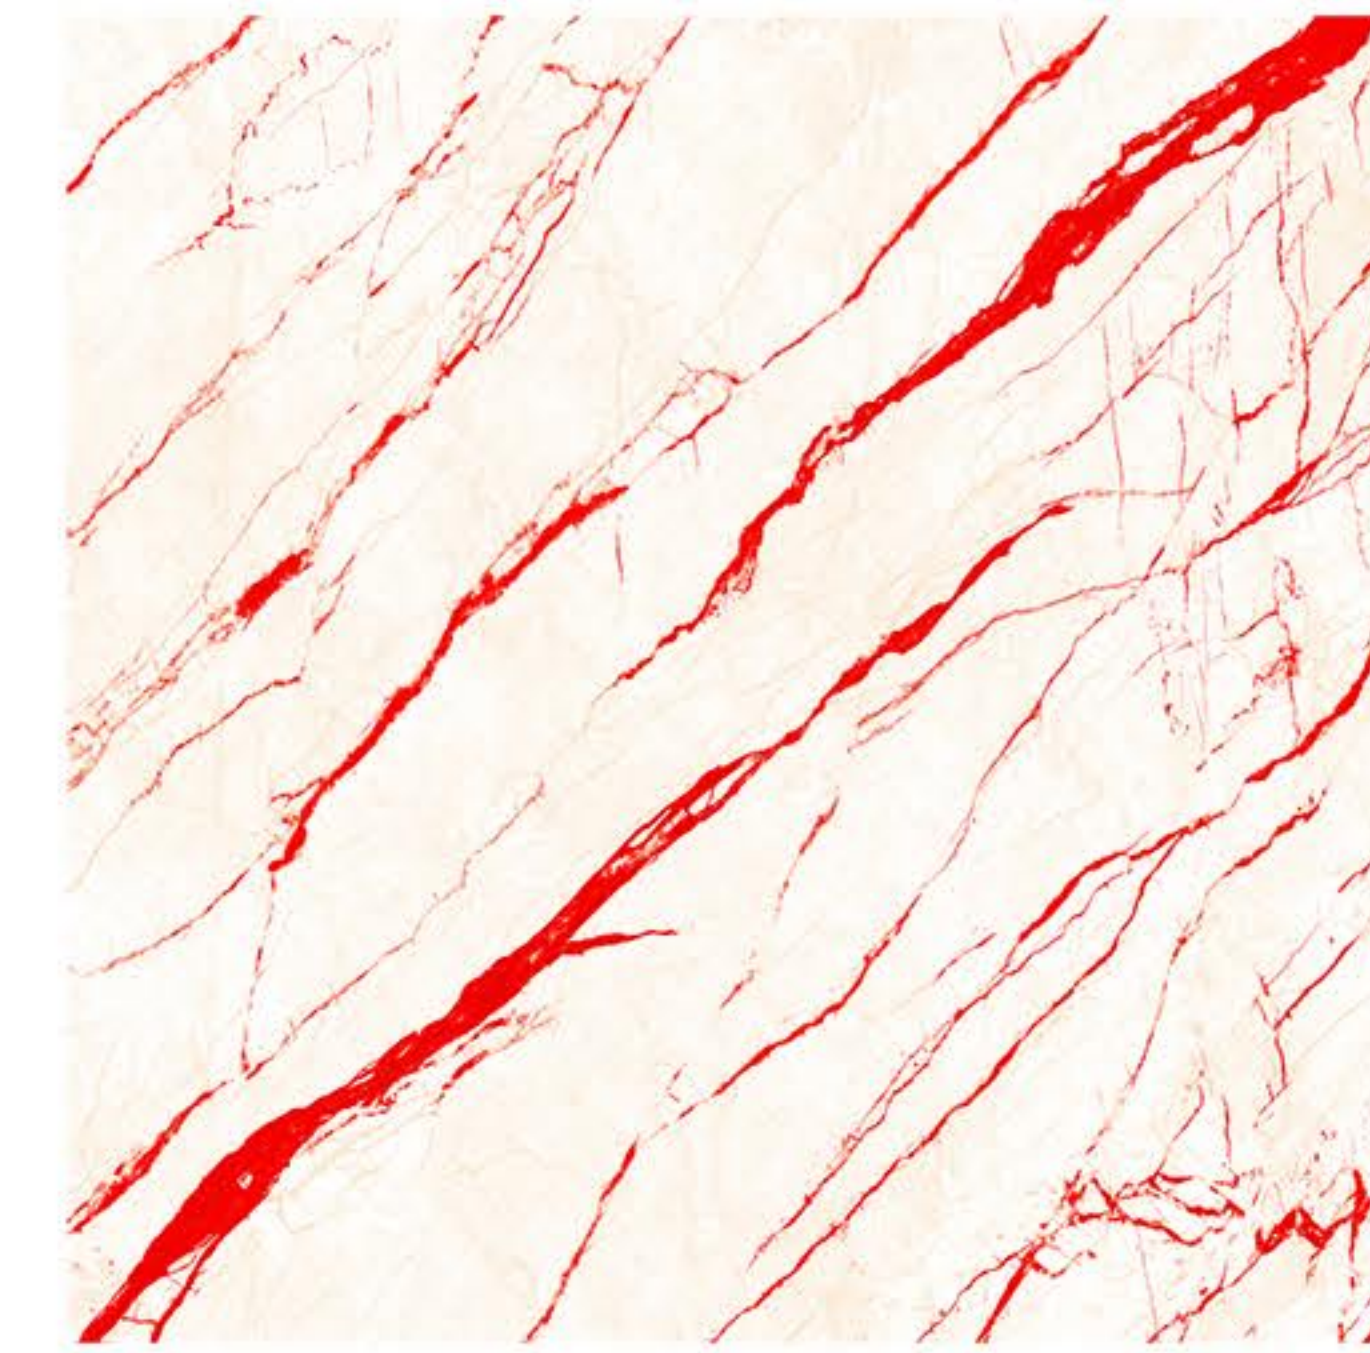

SERIES
CARVING

17026

FINISH
Matt

SIZE
600x600mm

TYPE
Floor

SERIES
CARVING

17027

FINISH
Matt