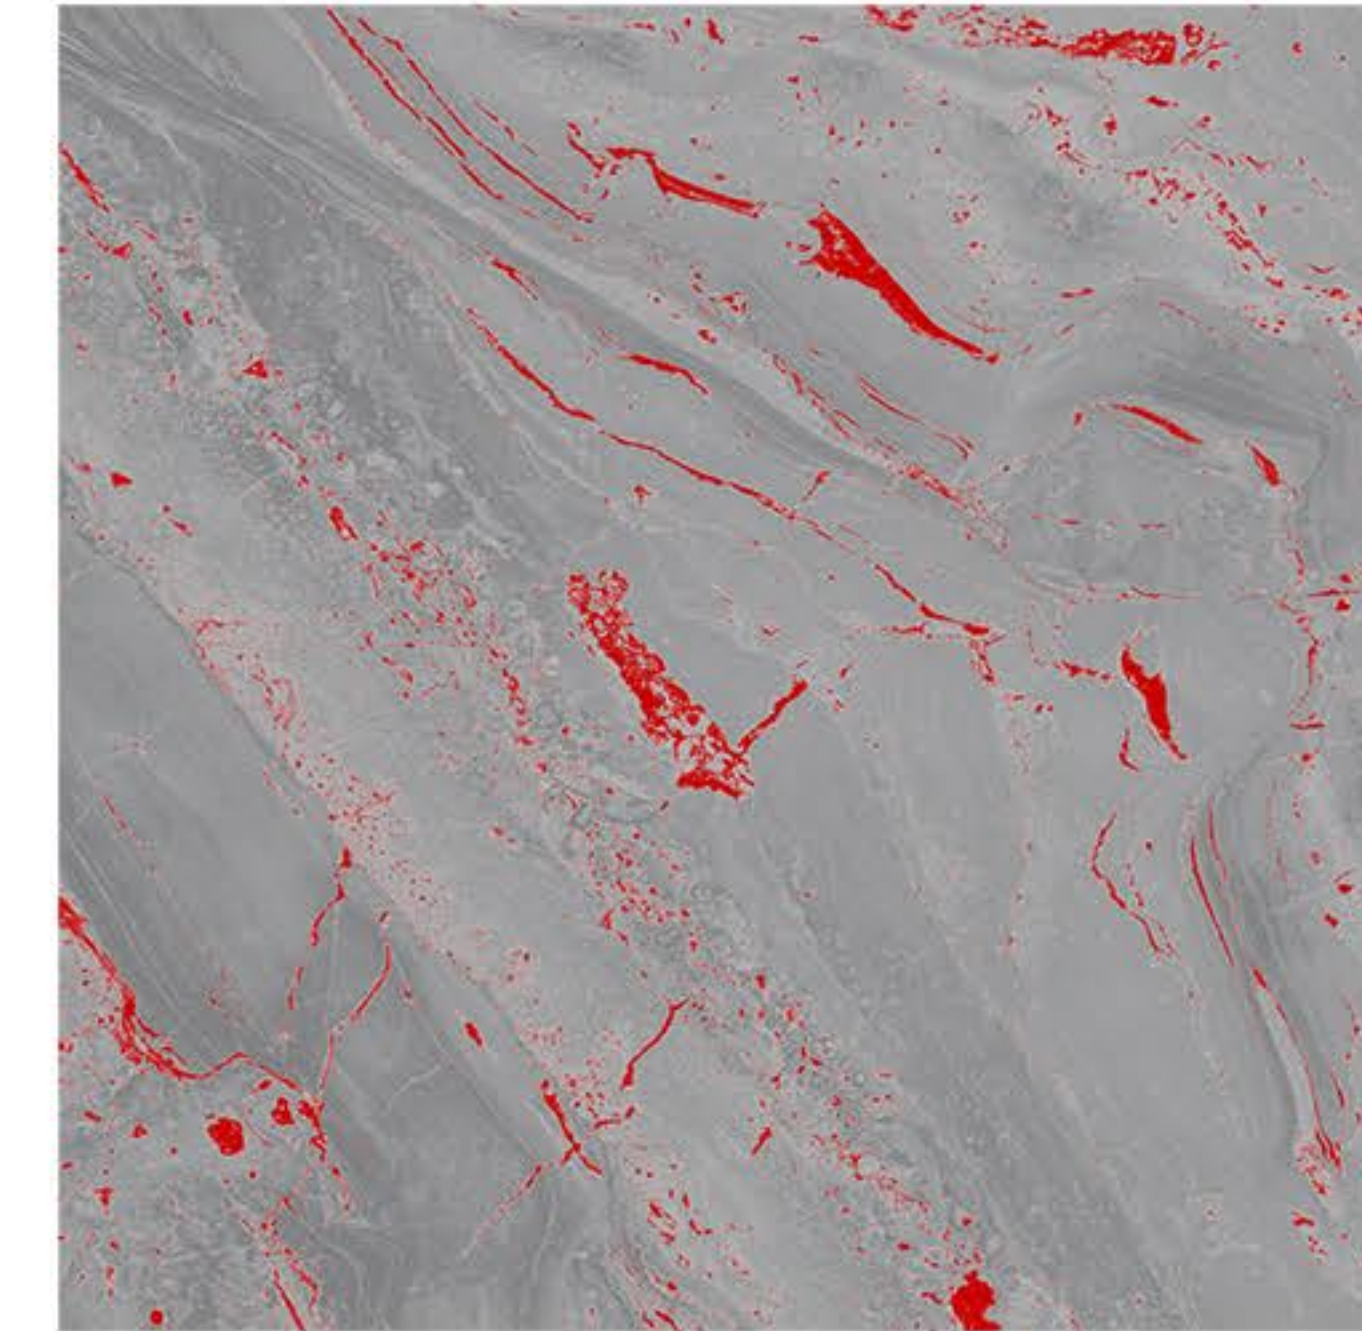

17001

FINISH
Matt

SIZE
600x600mm

TYPE
Floor

SERIES
CARVING

17002

FINISH
Matt

SIZE
600x600mm