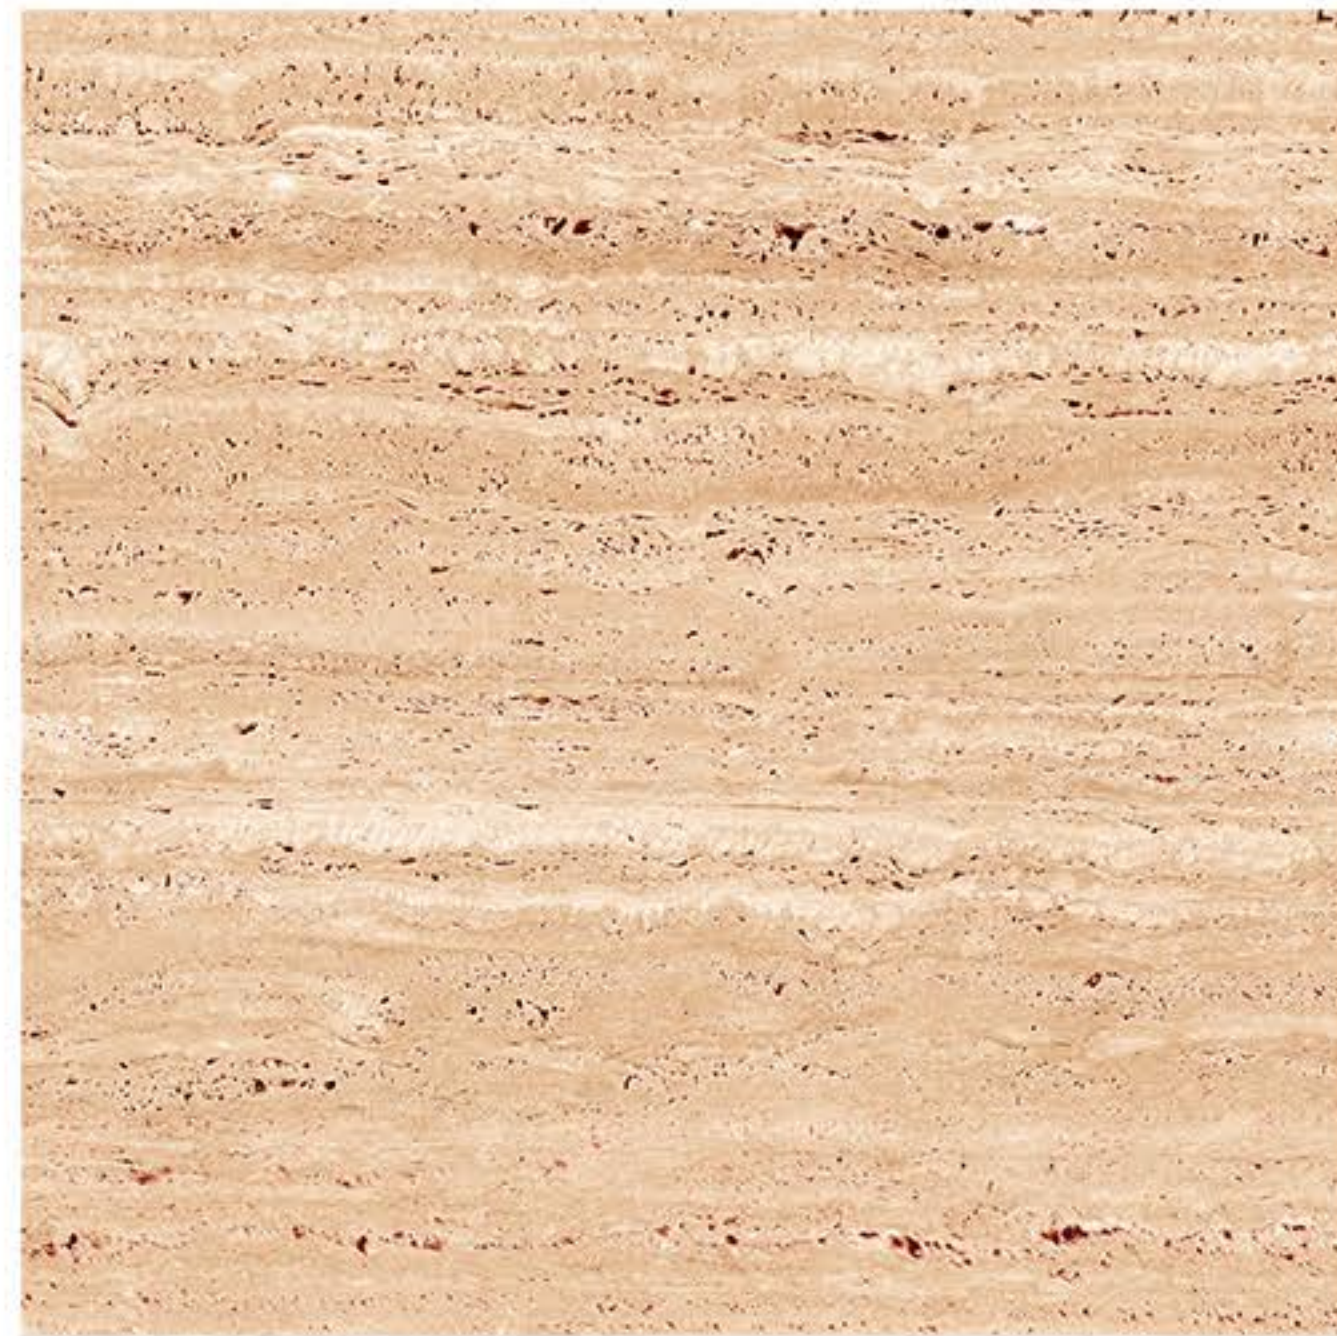

FINISH
Matt

SIZE
600x600mm

TYPE
Floor

SERIES
CARVING