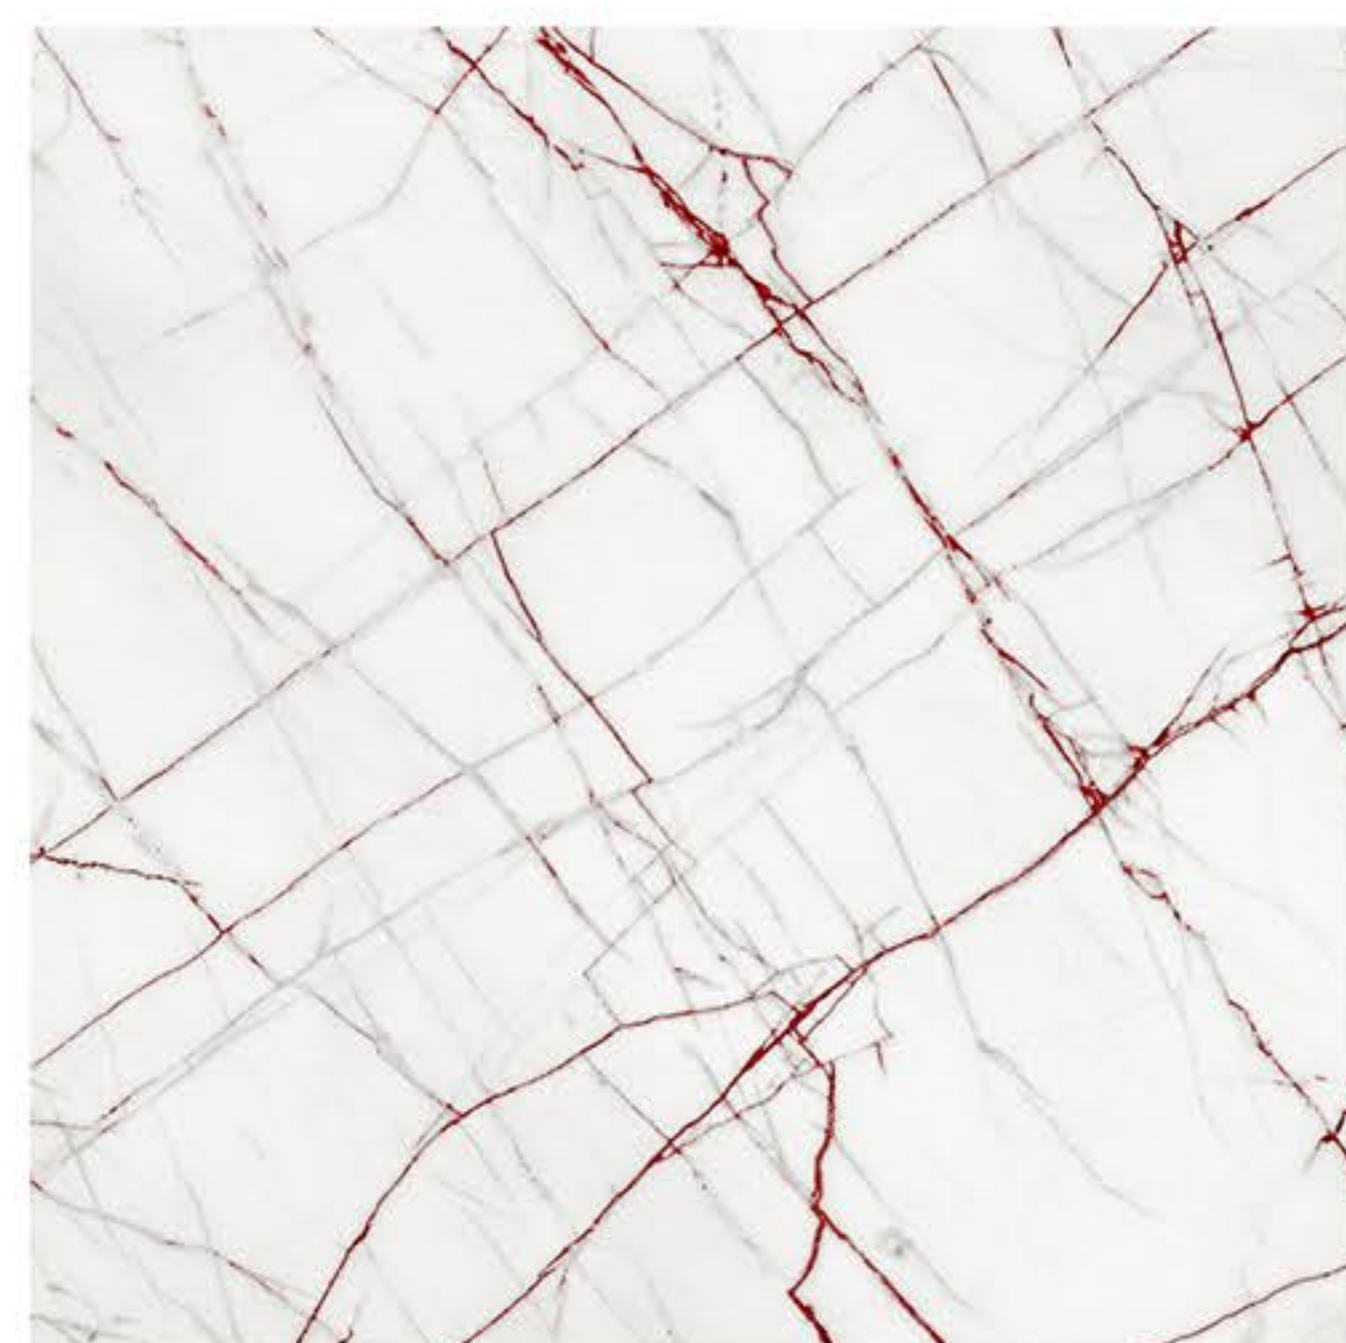

SIZE
600x600mm

TYPE
Floor

SERIES
CARVING

17008

FINISH
Matt

SIZE
600x600mm

TYPE
Floor

SERIES
CARVING