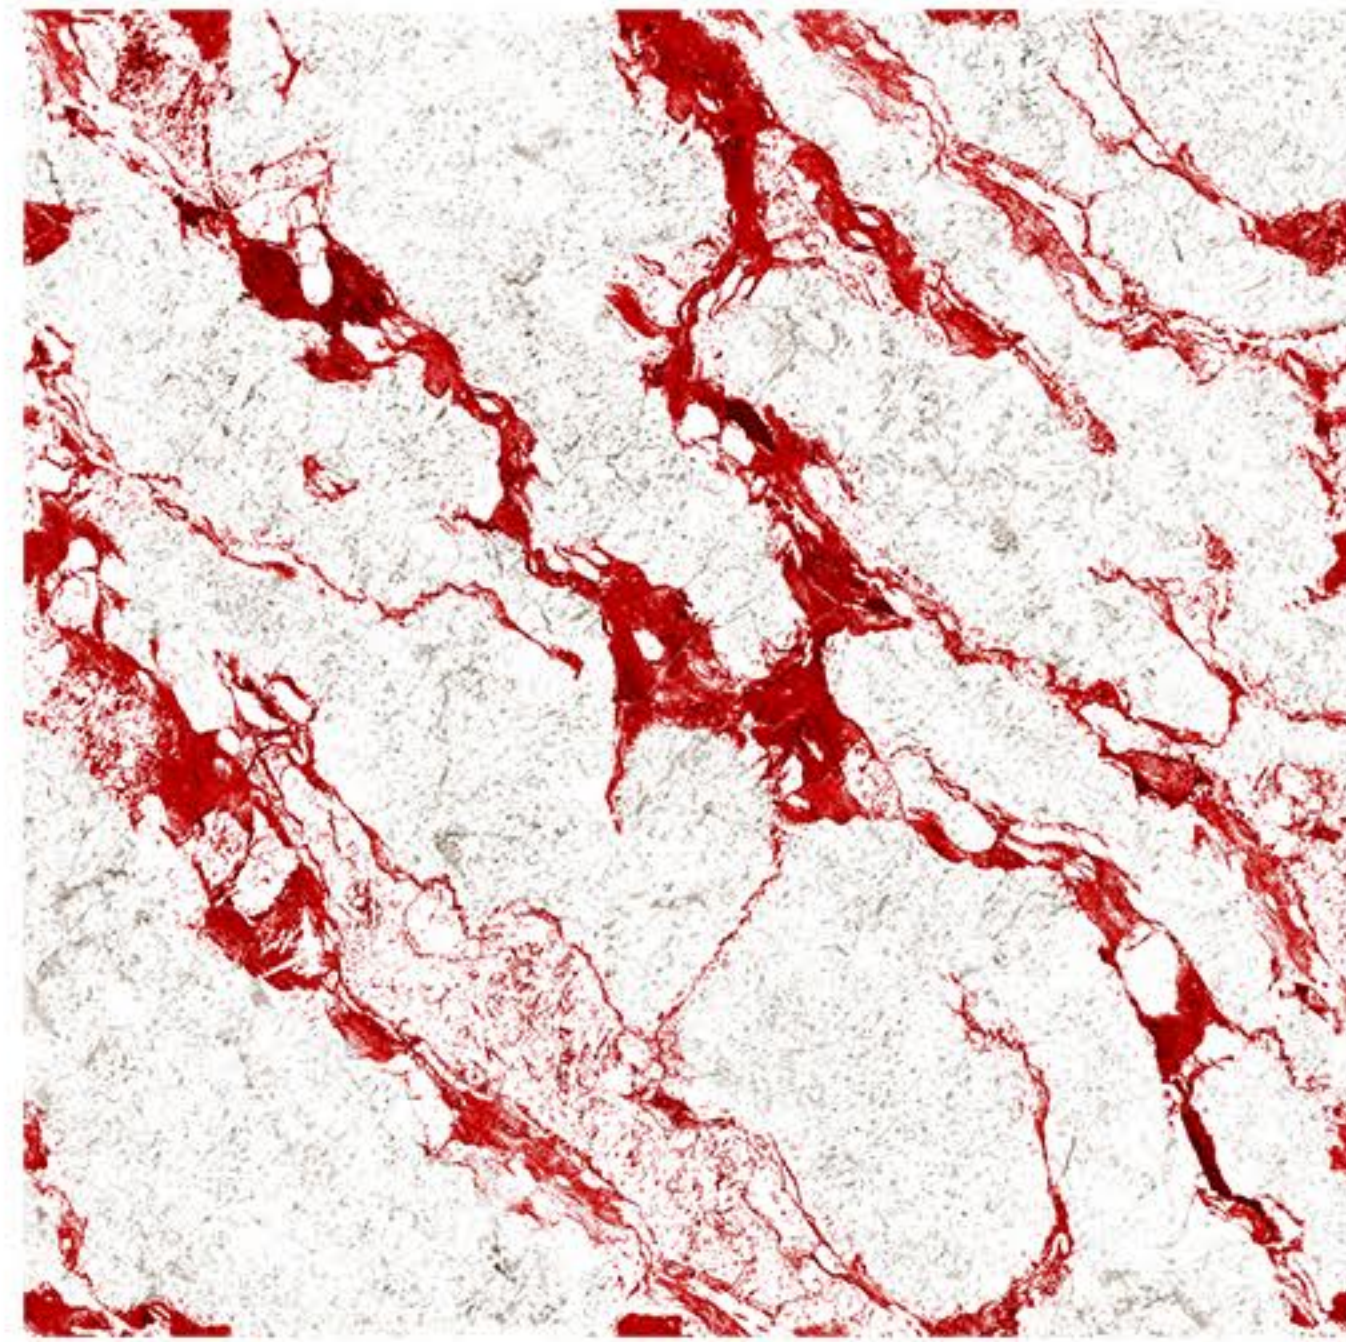

FINISH
Matt

SIZE
600x600mm

TYPE
Floor

SERIES
CARVING