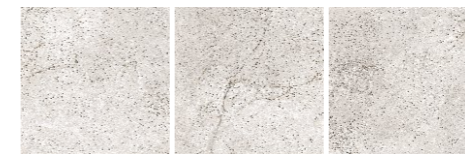

GRES PORCELAIN STONEWARE

Intended to use for **Indoor & Outdoor Pavimentos**

design name

ASHER
BEIGE

randoms

datasheet

Dimension / Size **600x600mm - 2'x2'**

Surface **Matt Surface**