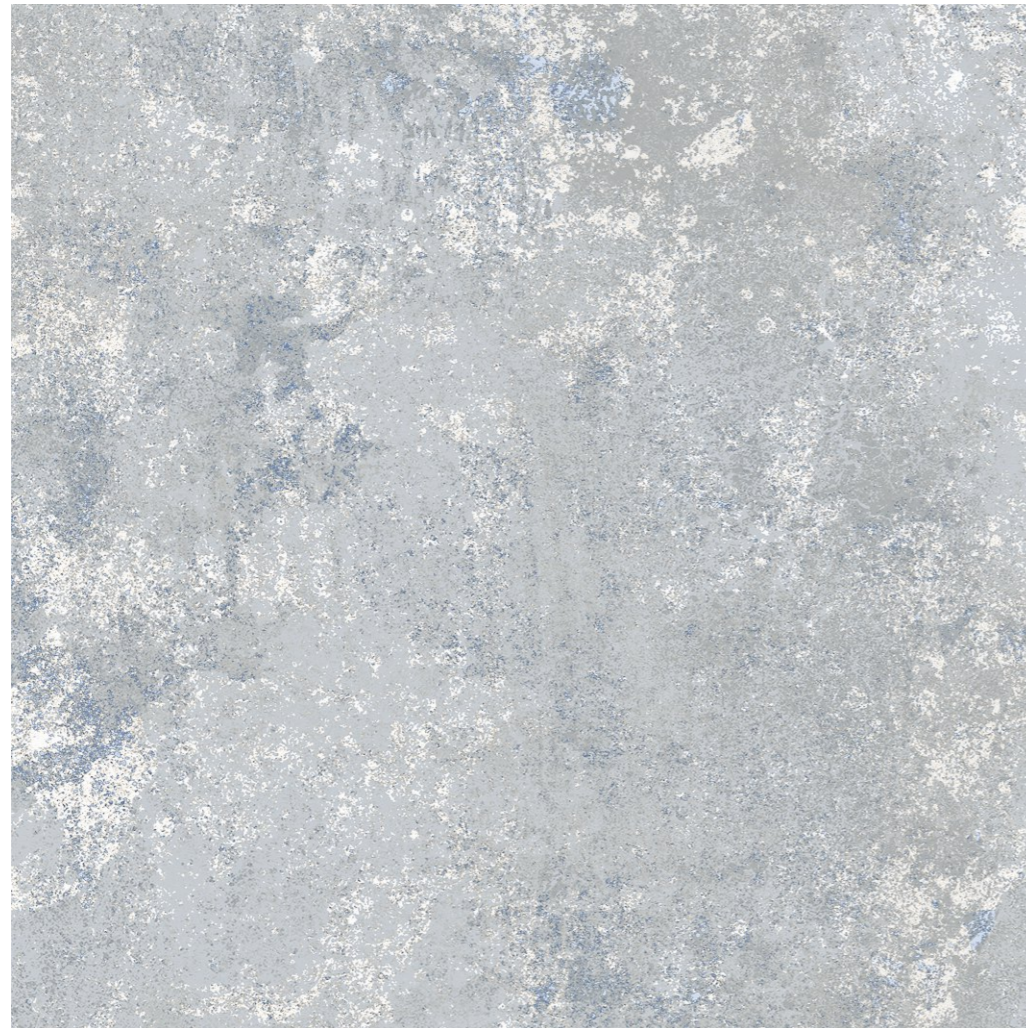

GRES PORCELAIN STONEWARE

Intended to use for **Indoor & Outdoor Pavimentos**

design name

LUMIRA
MULTY

randoms

datasheet

Dimension /
Size **600x600mm - 2'x2'**

Surface **Matt Surface**

Area Covg.
By Tile **4 sq. ft.**