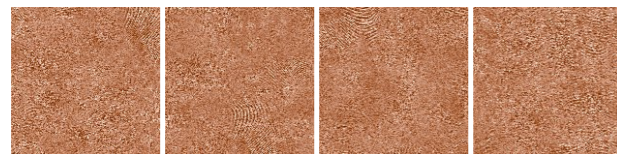

Dimension /
Size **600x600mm - 2'x2'**

Surface **Matt Surface**

Area Covg.
By Tile **4 sq. ft.**

GRES PORCELAIN STONEWARE

Intended to use for **Indoor & Outdoor Pavimentos**

design name

OREO
RED

randoms