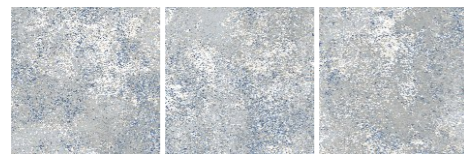

Dimension /
Size **600x600mm - 2'x2'**

Surface **Matt Surface**

Area Covg.
By Tile **4 sq. ft.**

GRES PORCELAIN STONEWARE

Intended to use for **Indoor & Outdoor Pavimentos**

design name

LUMIRA
MULTY

randoms