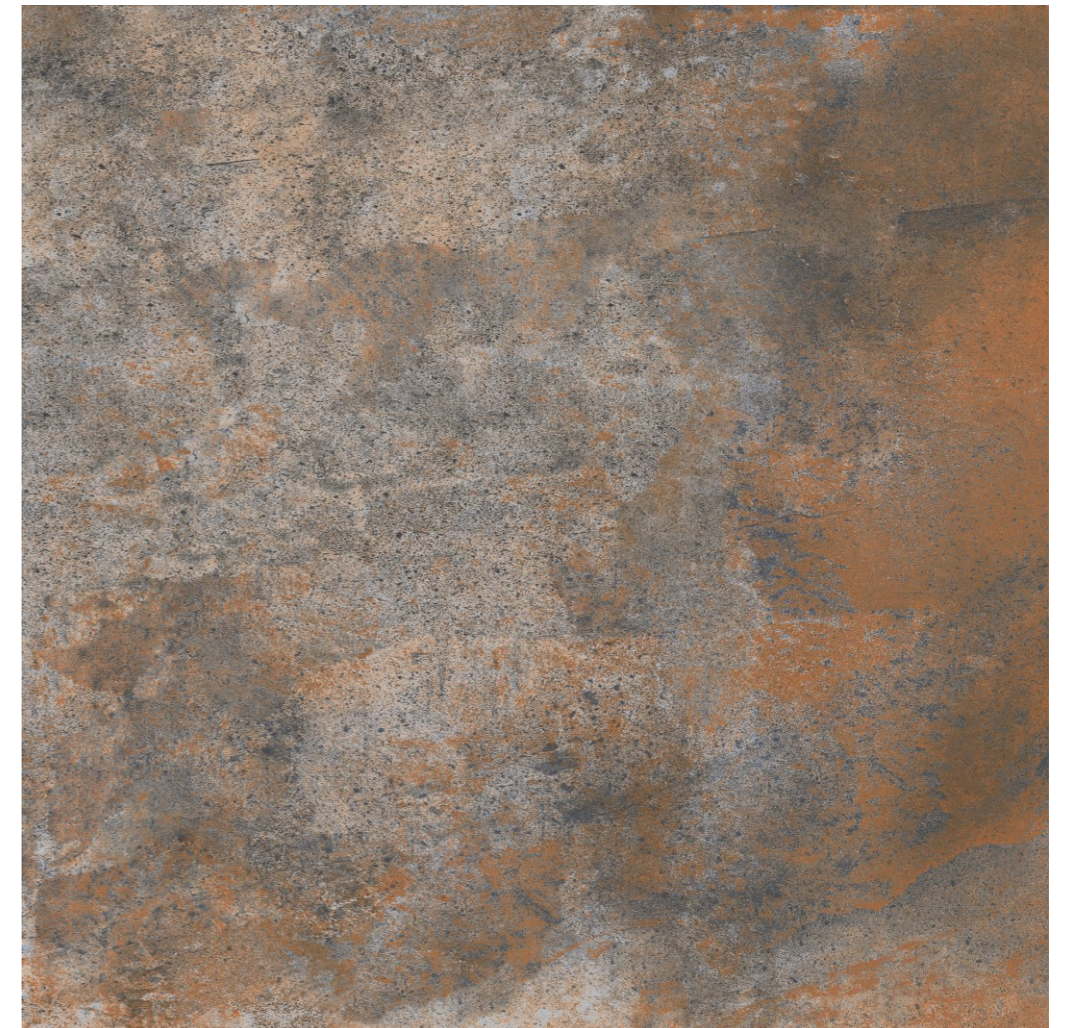

GRES PORCELAIN STONEWARE

Intended to use for **Indoor & Outdoor Pavimentos**

design name
**CONSTAR
BROWN**

randoms

datasheet

Dimension / Size **600x600mm - 2'x2'**

Surface **Matt Surface**

Area Covg. By Tile **4 sq. ft.**