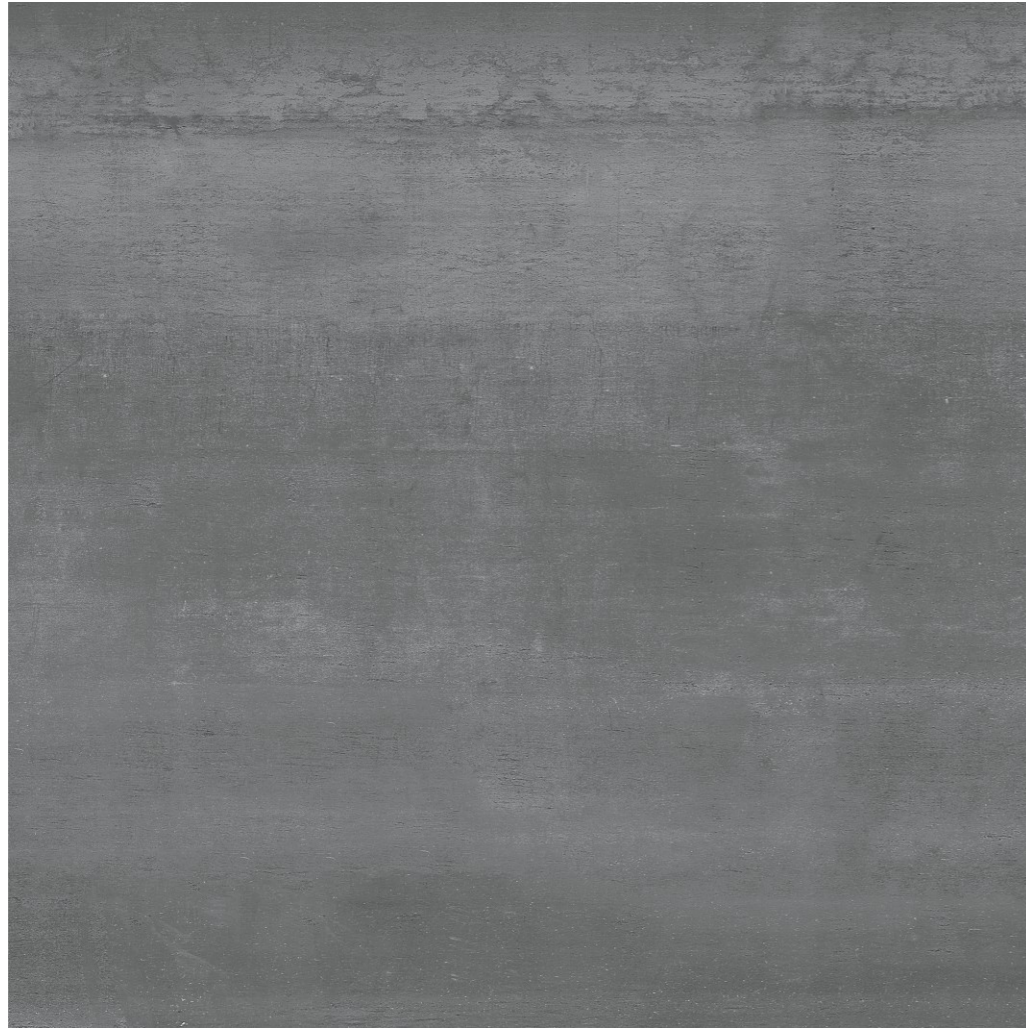

GRES PORCELAIN STONEWARE

Intended to use for **Indoor & Outdoor Pavimentos**

design name

COREMIX
GREY

randoms

datasheet

Dimension /
Size **600x600mm - 2'x2'**

Surface **Matt Surface**

Area Covg.
By Tile **4 sq. ft.**