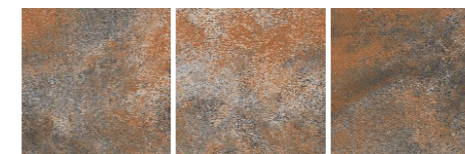

GRES PORCELAIN STONEWARE

Intended to use for **Indoor & Outdoor Pavimentos**

design name
**COREMIX
BIANCO**

randoms

datasheet

Dimension / Size **600x600mm - 2'x2'**

Surface **Matt Surface**

Area Covg. By Tile **4 sq. ft.**

GRES PORCELAIN STONEWARE

Intended to use for **Indoor & Outdoor Pavimentos**

design name
**CONSTAR
BROWN**

randoms

datasheet

Dimension / Size **600x600mm - 2'x2'**

Surface **Matt Surface**

Area Covg. By Tile **4 sq. ft.**