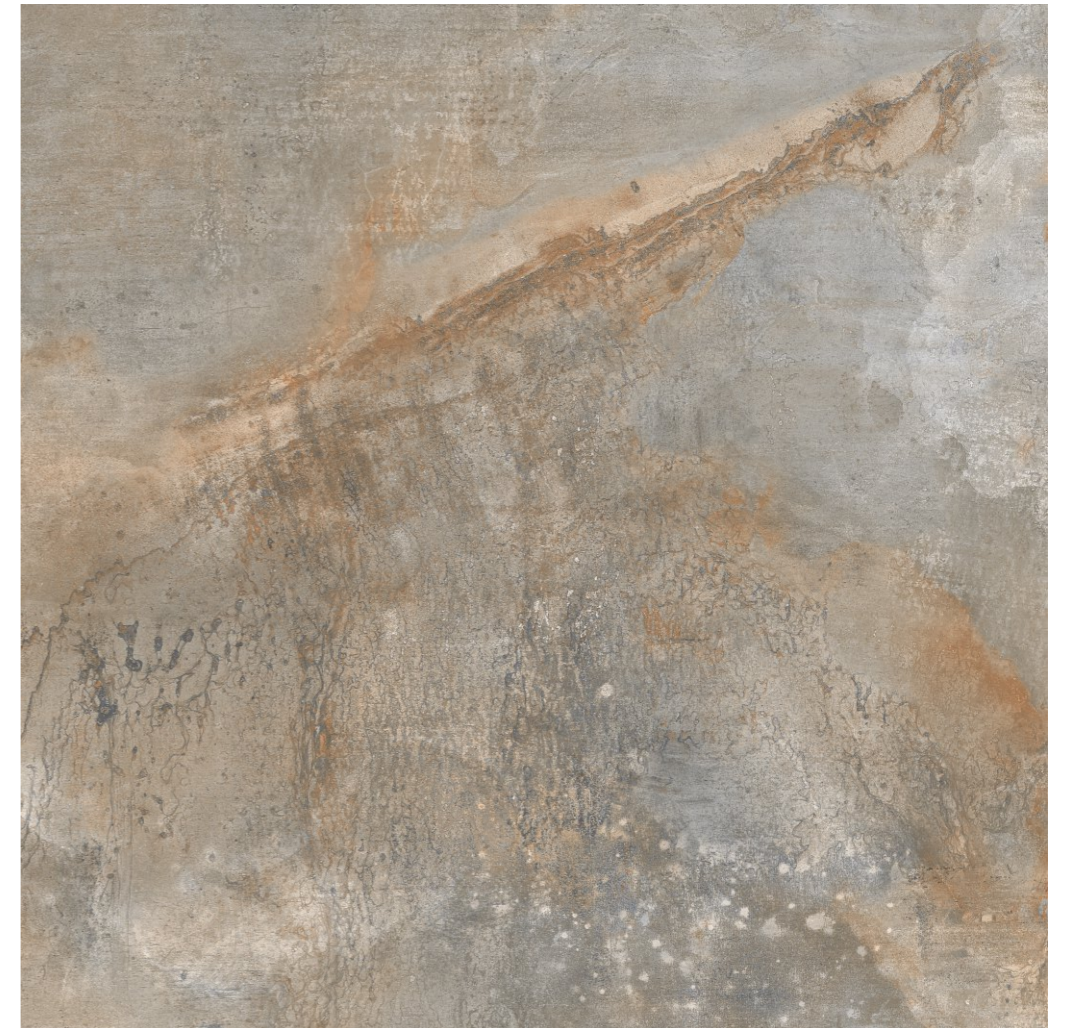

datasheet

Dimension /
Size **600x600mm - 2'x2'**

Surface **Matt Surface**

Area Covg.
By Tile **4 sq. ft.**

GRES PORCELAIN STONEWARE

Intended to use for **Indoor & Outdoor Pavimentos**

design name

ORIONIS
MULTY