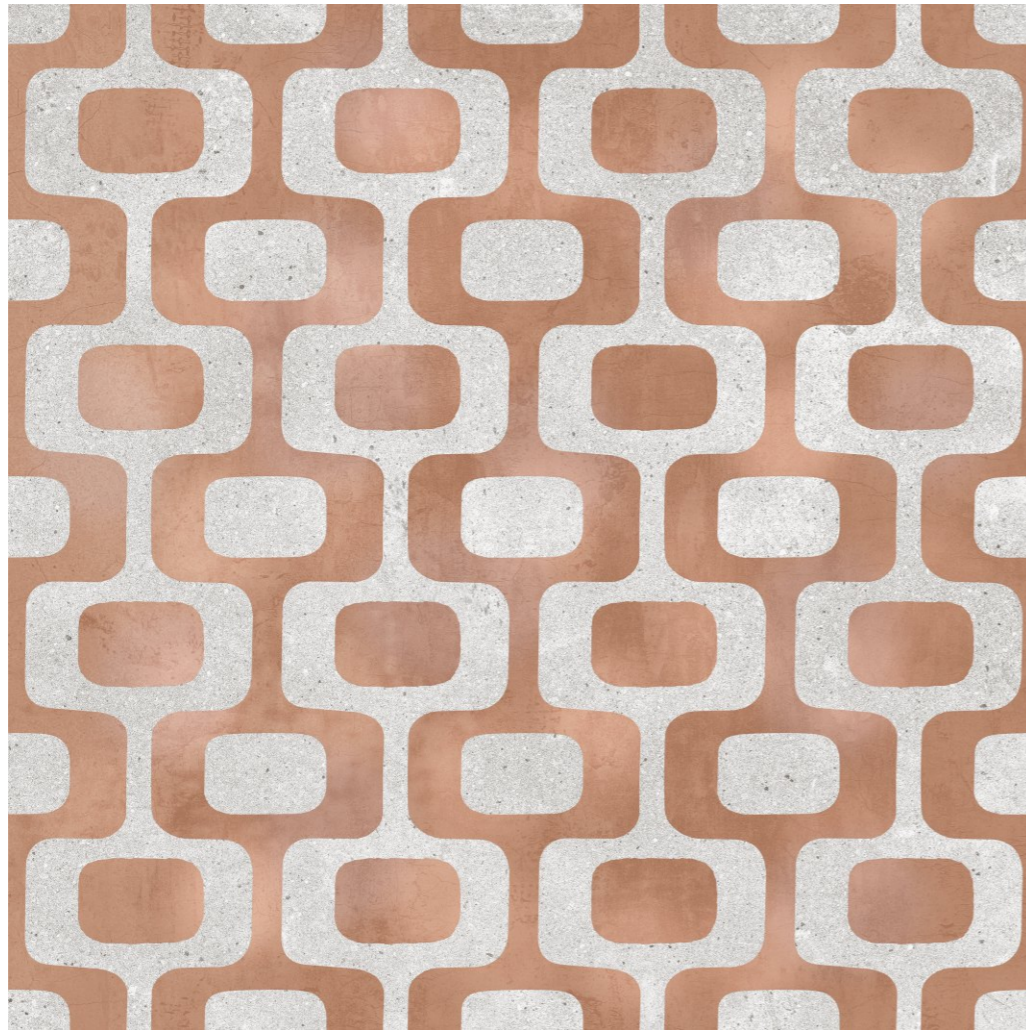

GRES PORCELAIN STONEWARE

Intended to use for **Indoor & Outdoor Pavimentos**

design name
SERAPHINE
GREY
DECOR

randoms

datasheet Dimension / Size **600x600mm - 2'x2'**

Surface **Matt Surface**

Area Covg. **4 sq. ft.**
By Tile