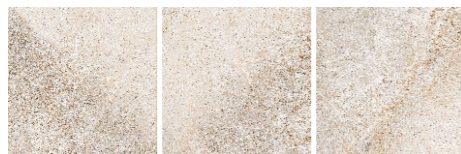

randoms

datasheet

Dimension / Size **600x600mm - 2'x2'**

Surface **Matt Surface**

Area Covg. By Tile **4 sq. ft.**