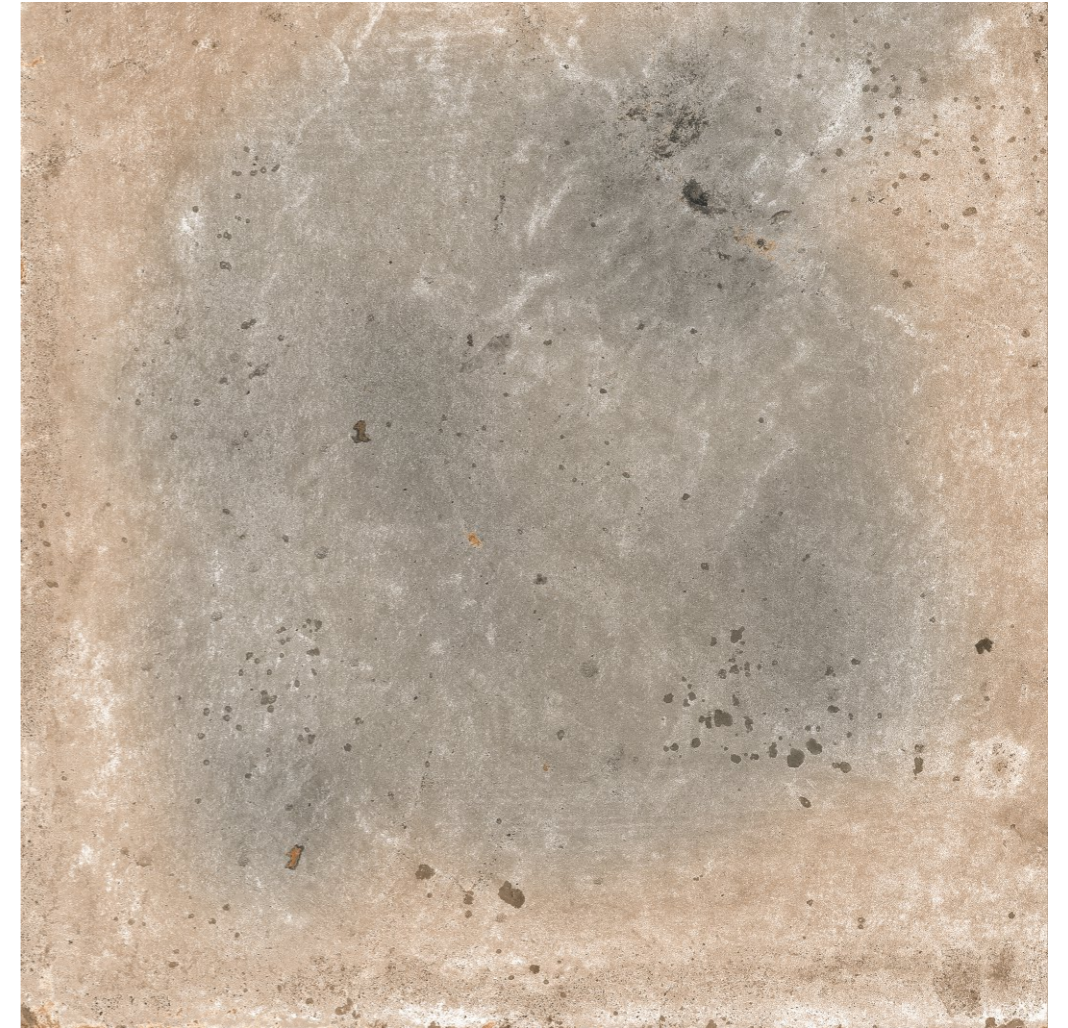

GRES PORCELAIN STONEWARE

Intended to use for **Indoor & Outdoor Pavimentos**

design name

**ASTRON
BROWN**

randoms

datasheet

Dimension / Size **600x600mm - 2'x2'**

Surface **Matt Surface**

Area Covg. By Tile **4 sq. ft.**