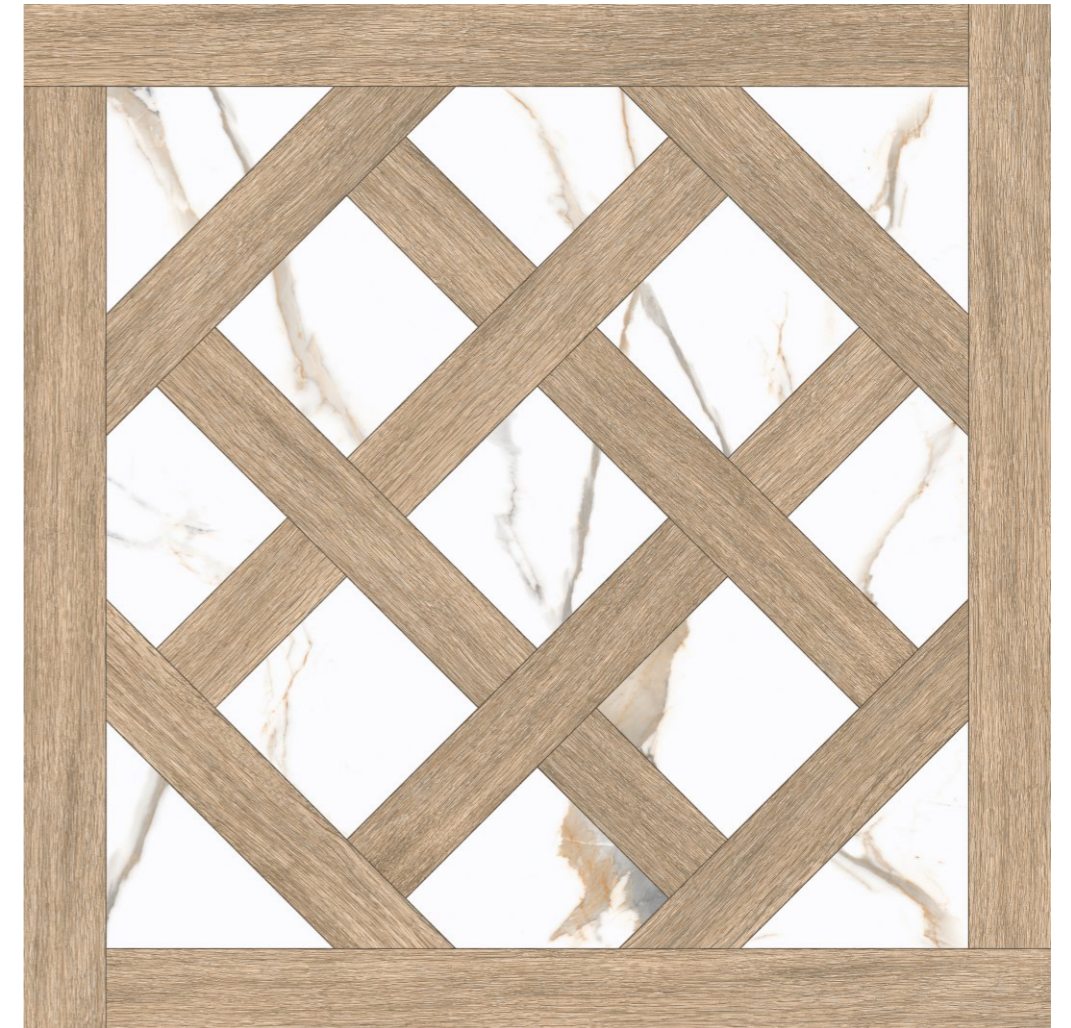

Surface **Matt Surface**

Area Covg.
By Tile **4 sq. ft.**

GRES PORCELAIN STONEWARE

Intended to use for **Indoor & Outdoor Pavimentos**

design name

GOLDEN
TEAK DECOR

datasheet

Dimension /
Size **600x600mm - 2'x2'**