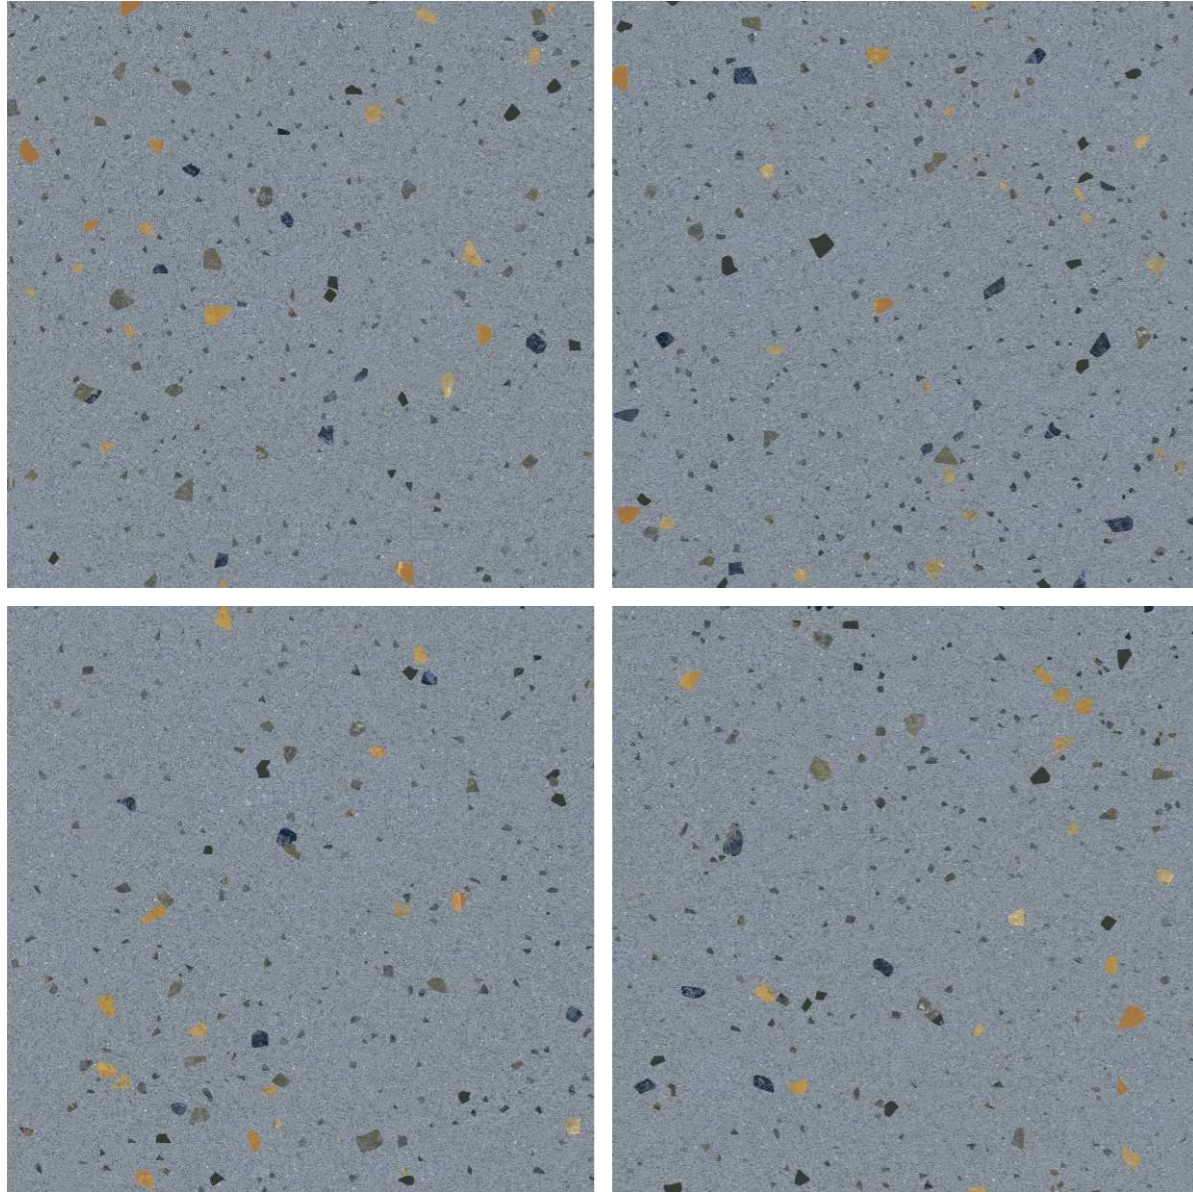

TERRALINO

CITRUS SPARK BLUE

Gres Porcelain Stoneware / Rectified / Antislip / Smooth Surface

600x600mm   **Matt Surface**

2'x2' / 24"x24"

Reduce Roughness And Soft Feel - Easy To Clean Surface
Anti Slip Surface Rating - R10, R11 & R12
Combines Incredible Versatility, Aesthetics And Performance,