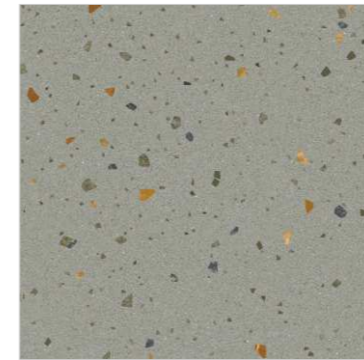

# TERRALINO

*Arctic Shimmer*

*Cinder Glow*

*Citrus Spark Blue*

*Citrus Spark Brown*

*Citrus Spark Green*

*Citrus Spark Grey*

*Coal Luxe*

*Elara Beige*

*Elara Grey*

*Glacier Green*

*Glacier Grey*

*Pearl Dust*

*Raw Stone*

*Royal Quartz*

*Sandstorm*