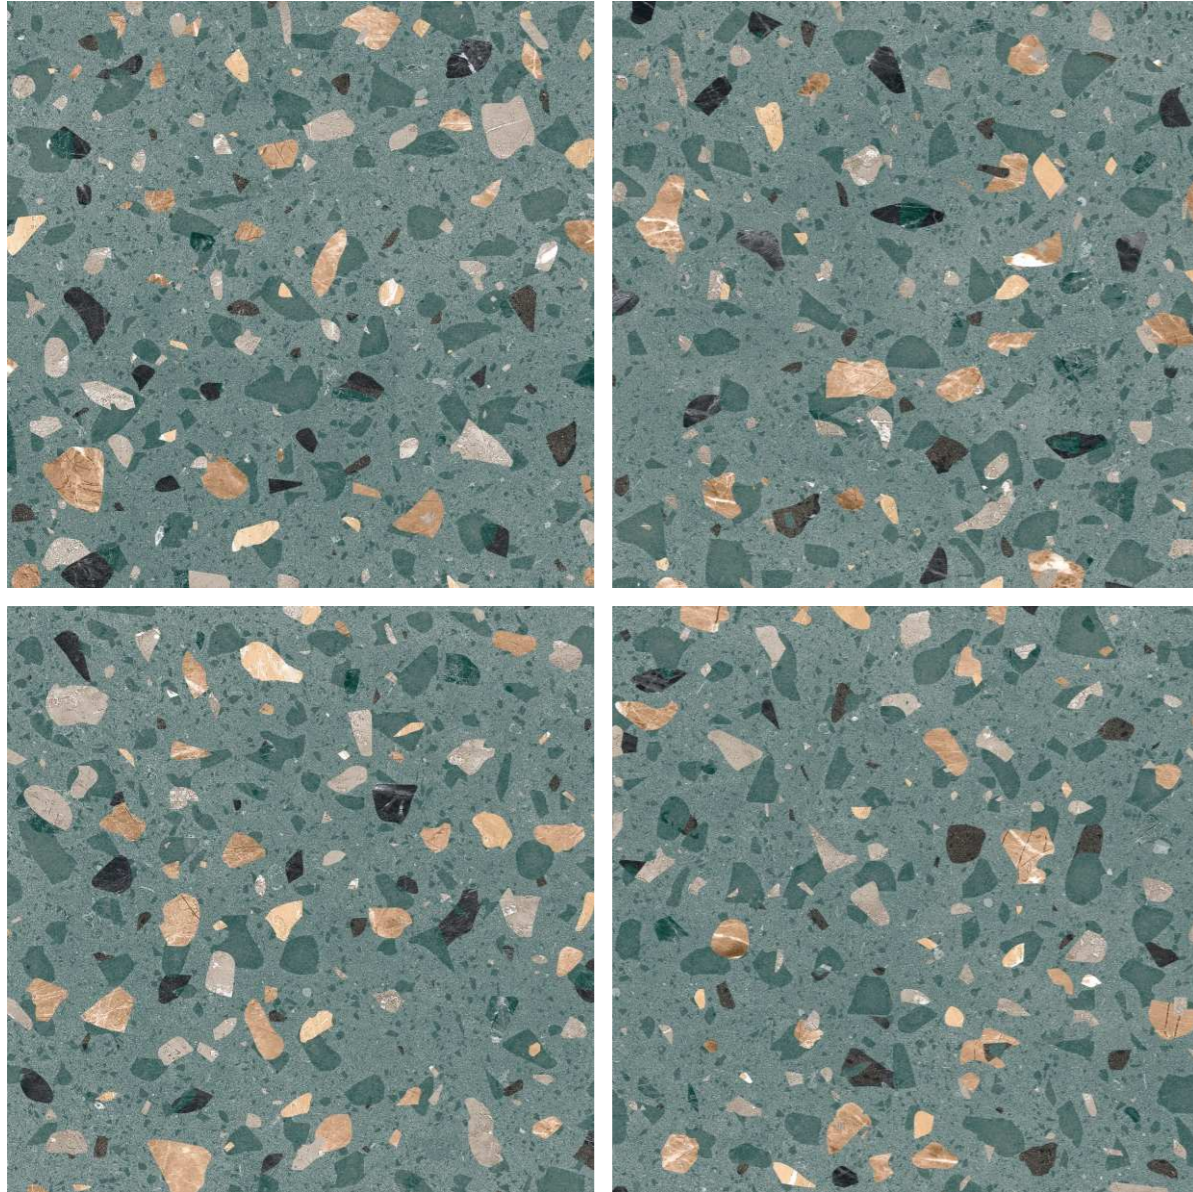

TERRALINO

GLACIER GREEN

Gres Porcelain Stoneware / Rectified / Antislip / Smooth Surface

600x600mm   **Matt Surface**

2'x2' / 24"x24"

Reduce Roughness And Soft Feel - Easy To Clean Surface
Anti Slip Surface Rating - R10, R11 & R12
Combines Incredible Versatility, Aesthetics And Performance,