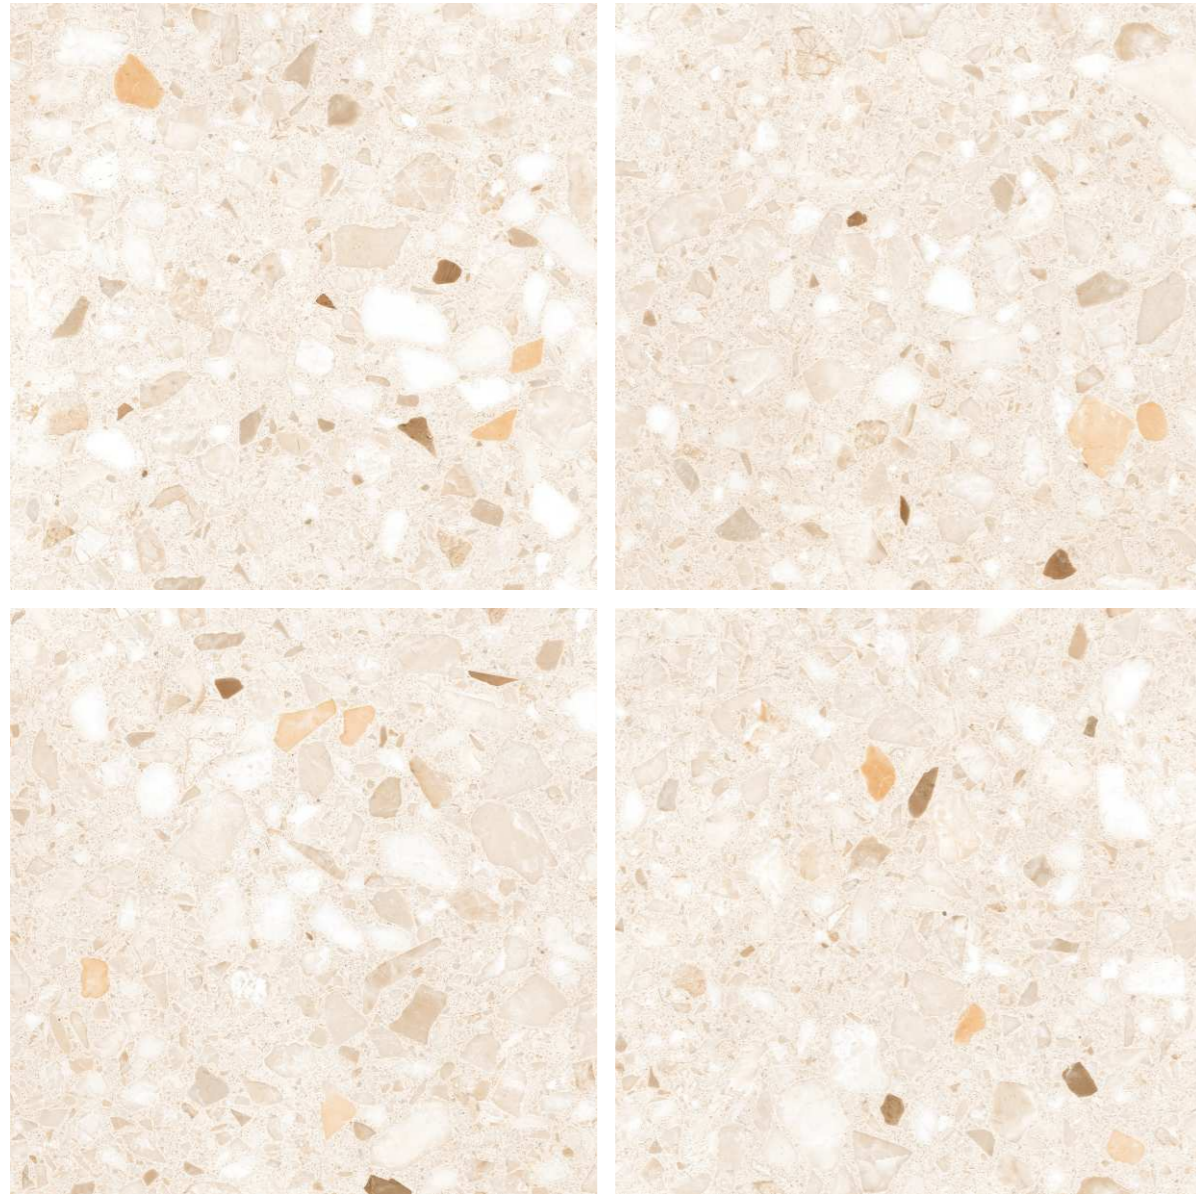

TERRALINO

ELARA BEIGE

Gres Porcelain Stoneware / Rectified / Antislip / Smooth Surface

600x600mm   **Matt Surface**

2'x2' / 24"x24"

Reduce Roughness And Soft Feel - Easy To Clean Surface
Anti Slip Surface Rating - R10, R11 & R12
Combines Incredible Versatility, Aesthetics And Performance,