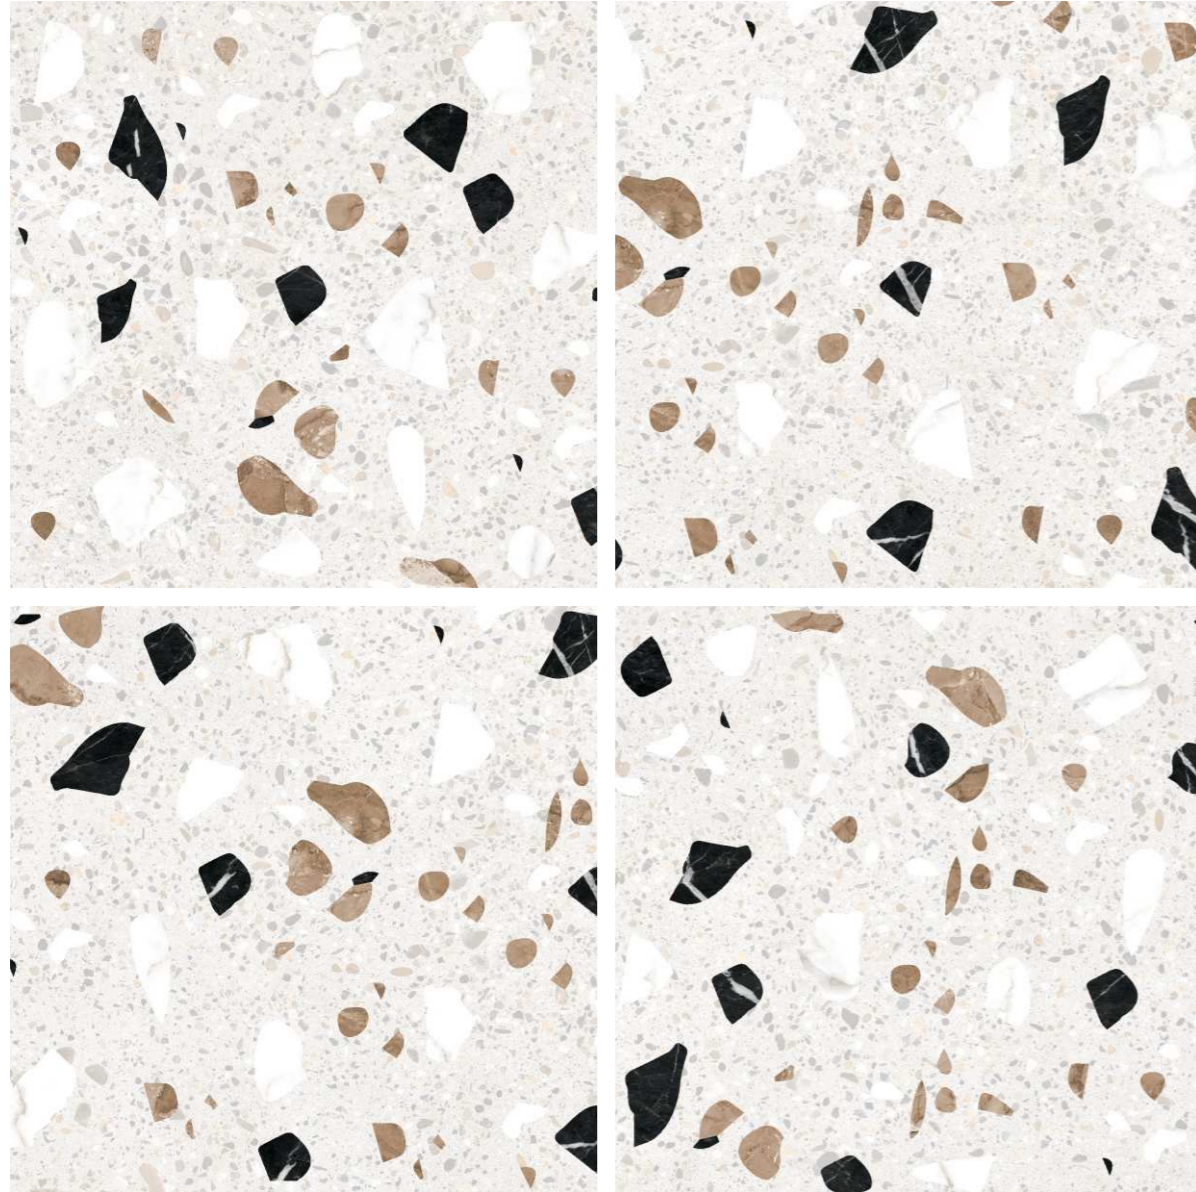

TERRALINO

ROYAL QUARTZ

Gres Porcelain Stoneware / Rectified / Antislip / Smooth Surface

600x600mm   **Matt Surface**

2'x2' / 24"x24"

Reduce Roughness And Soft Feel - Easy To Clean Surface
Anti Slip Surface Rating - R10, R11 & R12
Combines Incredible Versatility, Aesthetics And Performance,