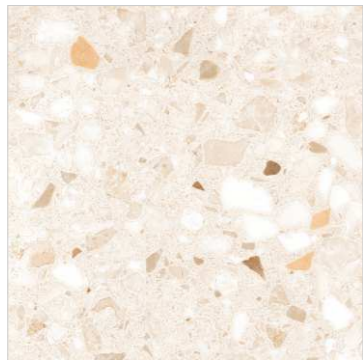

# TERRALINO

*Arctic Shimmer*

*Cinder Glow*

*Citrus Spark Blue*

*Citrus Spark Brown*

*Citrus Spark Green*

*Citrus Spark Grey*

*Coal Luxe*

*Elara Beige*

*Elara Grey*

*Glacier Green*

*Glacier Grey*

*Pearl Dust*

*Raw Stone*

*Royal Quartz*

*Sandstorm*