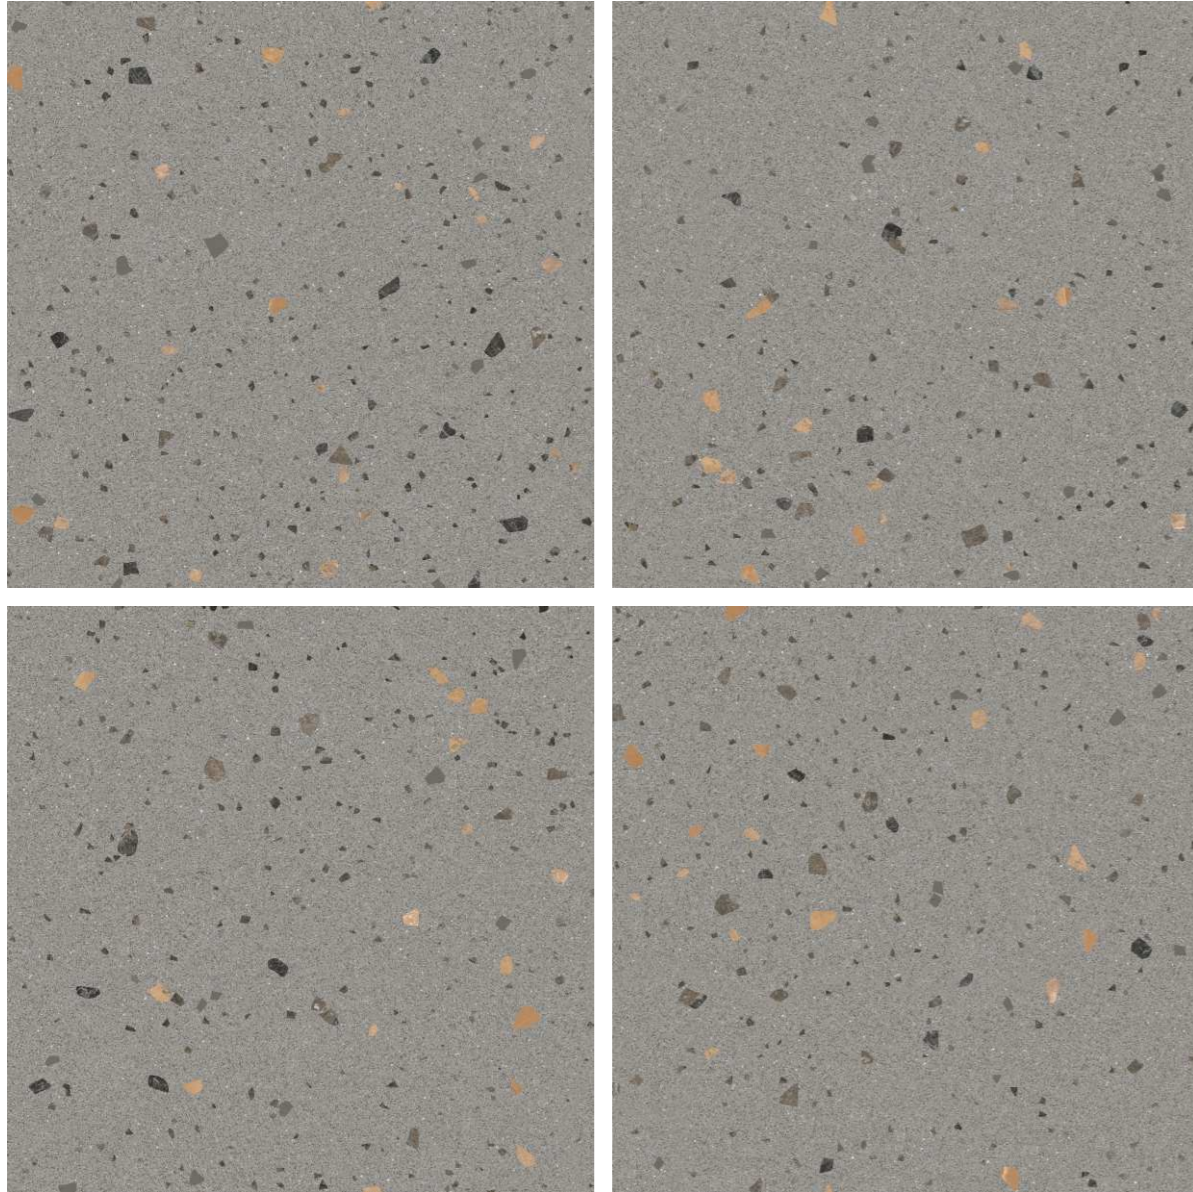

TERRALINO

CITRUS SPARK GREY

Gres Porcelain Stoneware / Rectified / Antislip / Smooth Surface

600x600mm   **Matt Surface**

2'x2' / 24"x24"

Reduce Roughness And Soft Feel - Easy To Clean Surface
Anti Slip Surface Rating - R10, R11 & R12
Combines Incredible Versatility, Aesthetics And Performance,