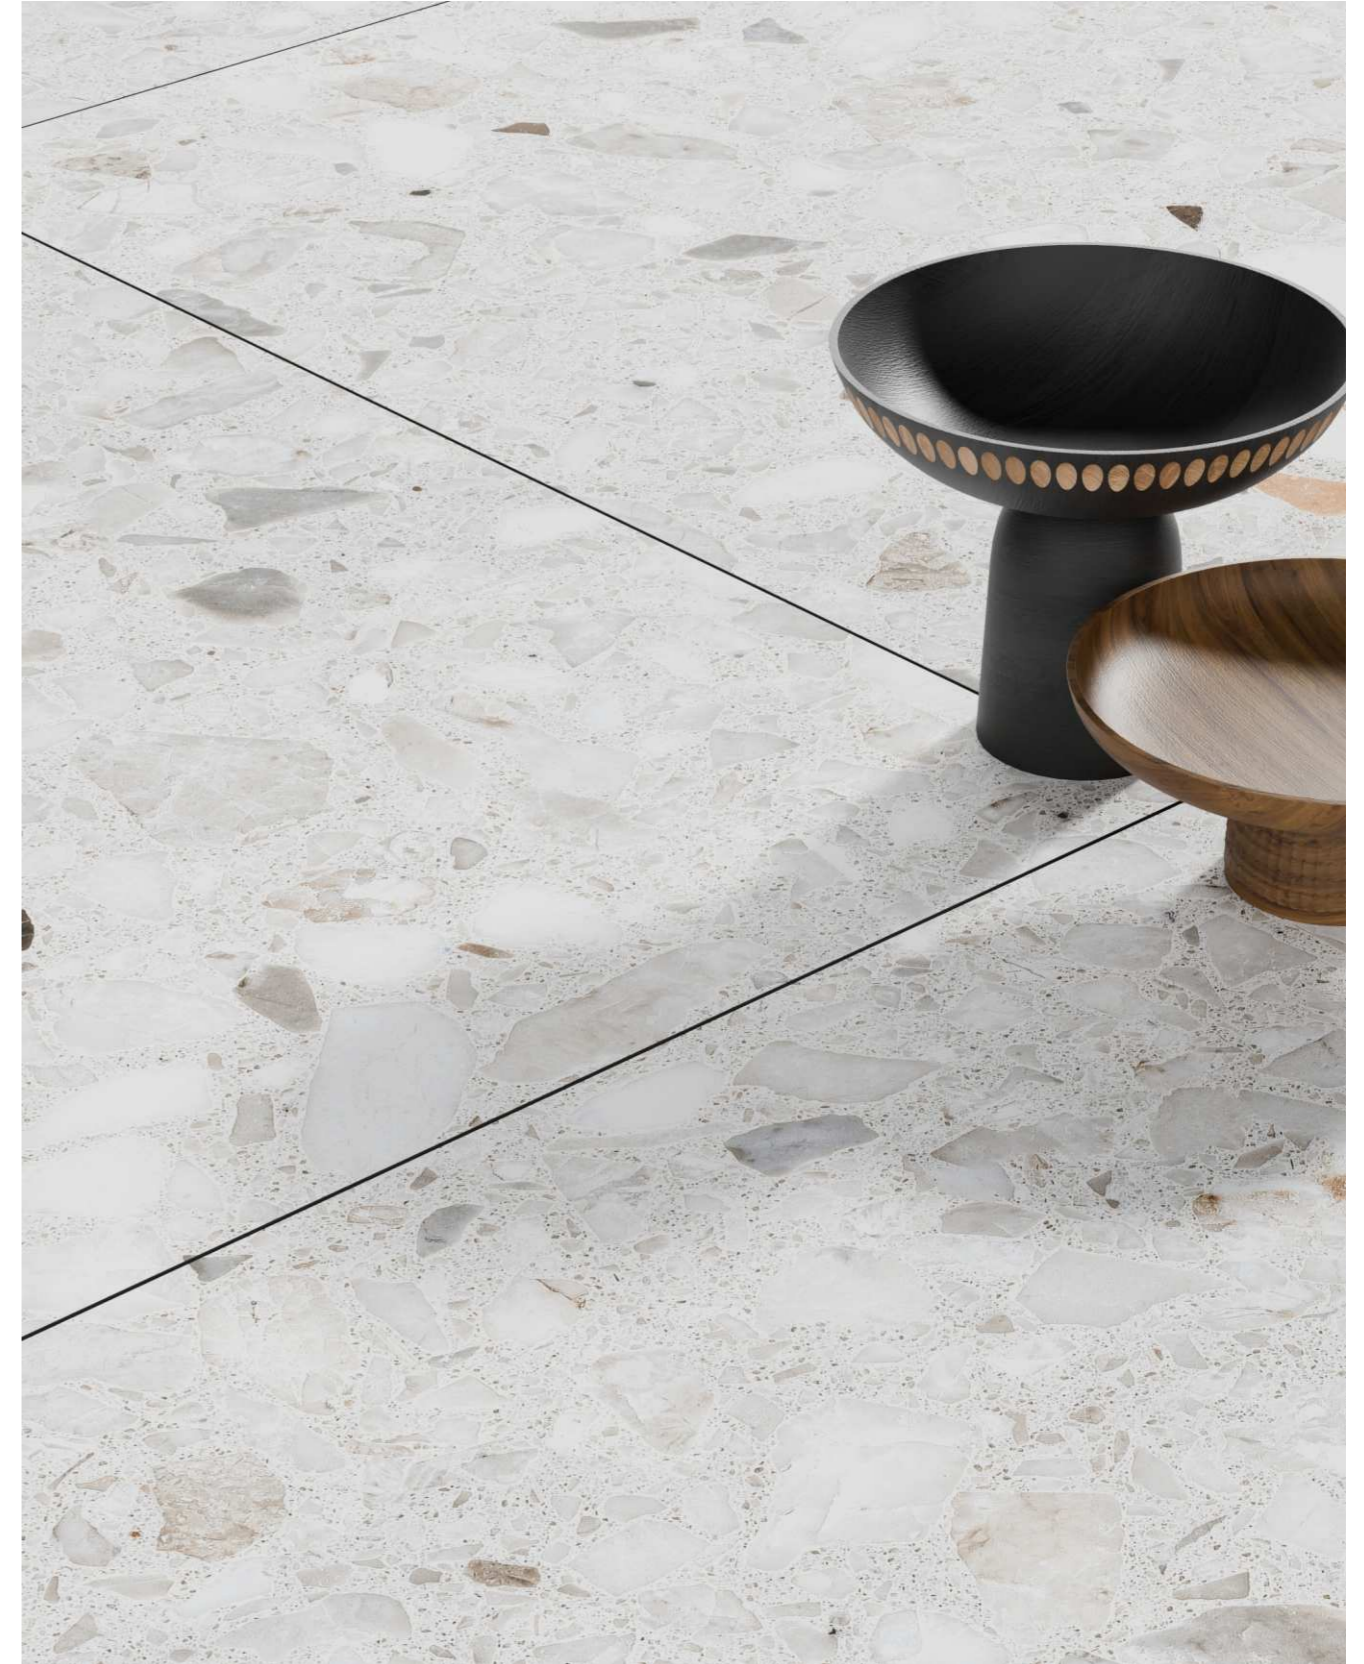

# ELARA GREY

Gres Porcelain Stoneware / Rectified / Antislip / Smooth Surface

**600x600mm**     **Matt Surface**

2'x2' / 24"x24"

Reduce Roughness And Soft Feel - Easy To Clean Surface  
Anti Slip Surface Rating - R10, R11 & R12  
Combines Incredible Versatility, Aesthetics And Performance,