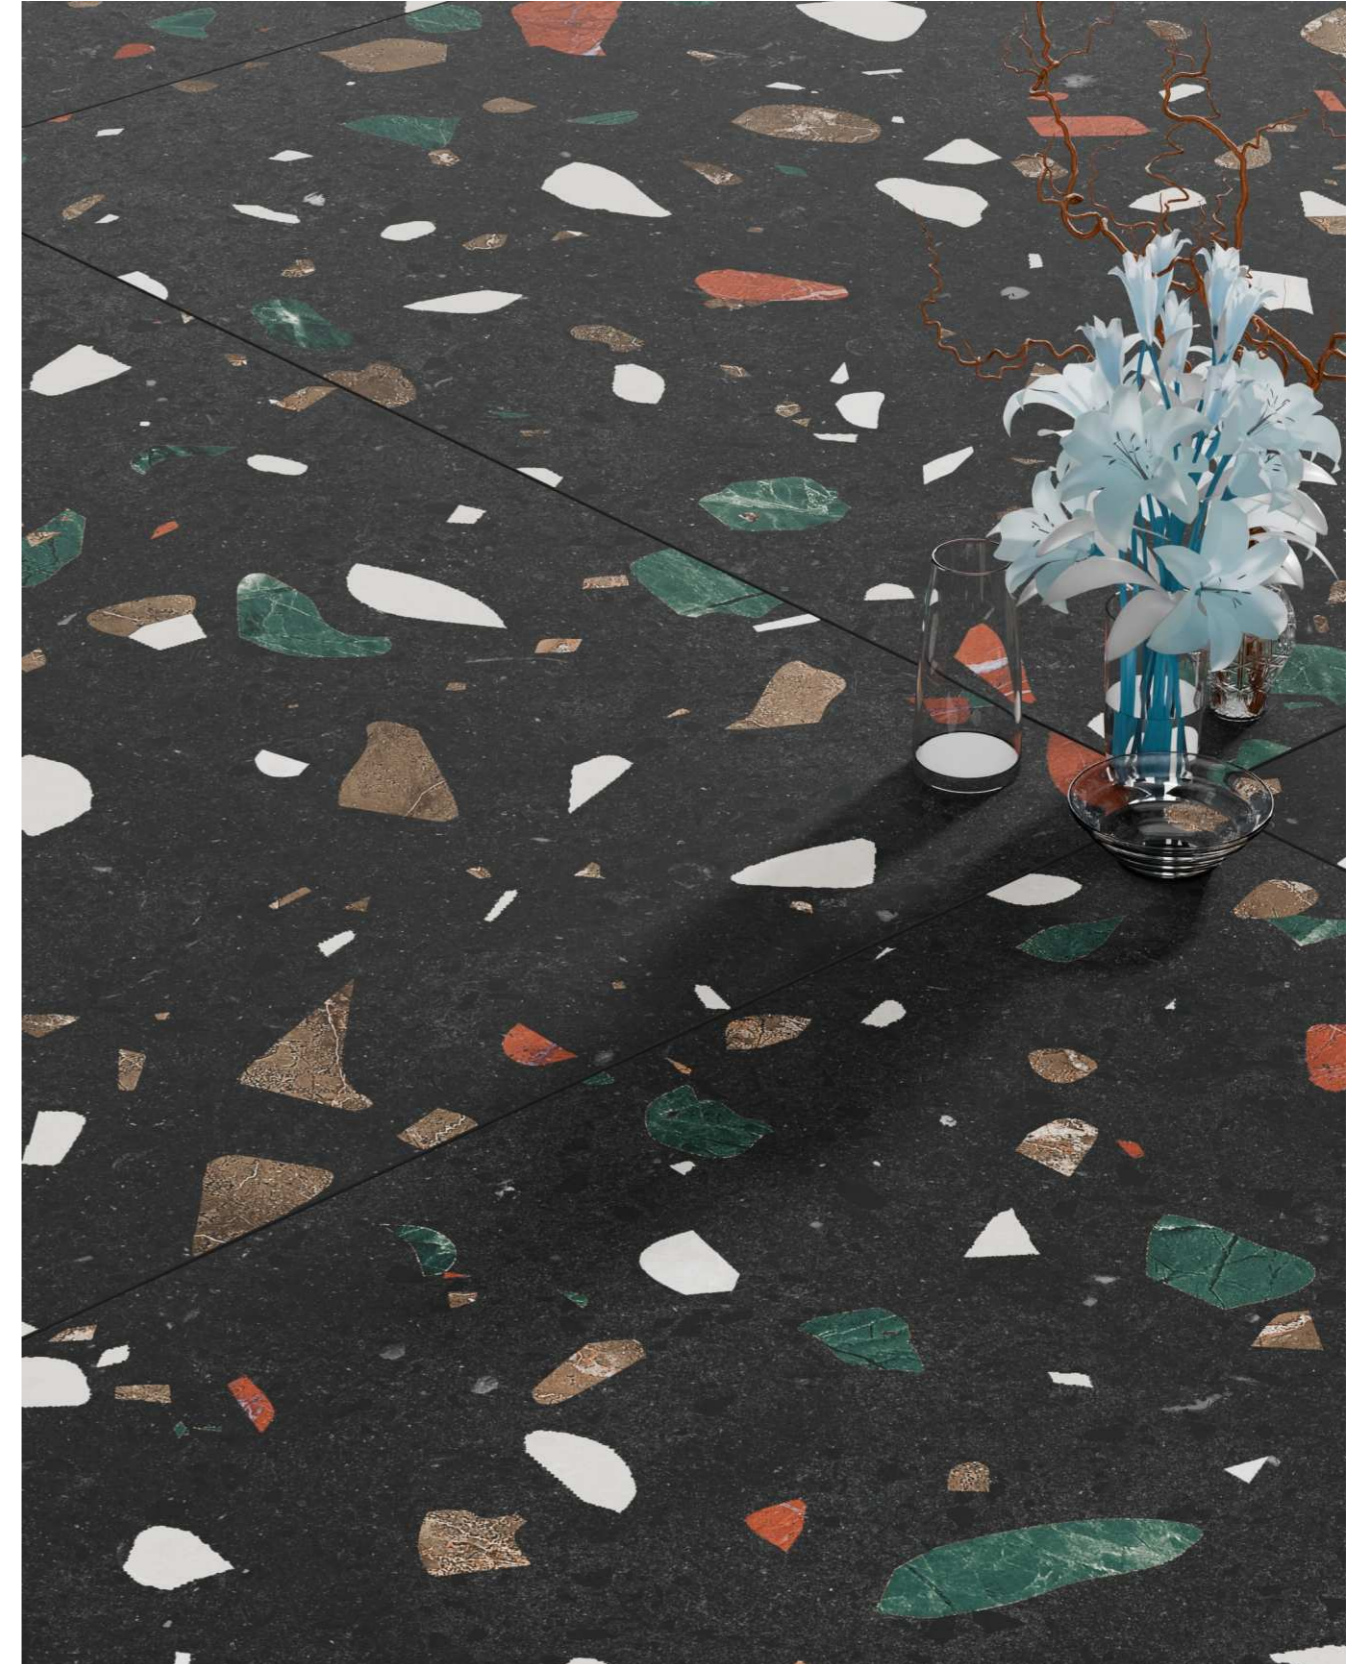

# COAL LUXE

Gres Porcelain Stoneware / Rectified / Antislip / Smooth Surface

**600x600mm**     **Matt Surface**

2'x2' / 24"x24"

Reduce Roughness And Soft Feel - Easy To Clean Surface  
Anti Slip Surface Rating - R10, R11 & R12  
Combines Incredible Versatility, Aesthetics And Performance,