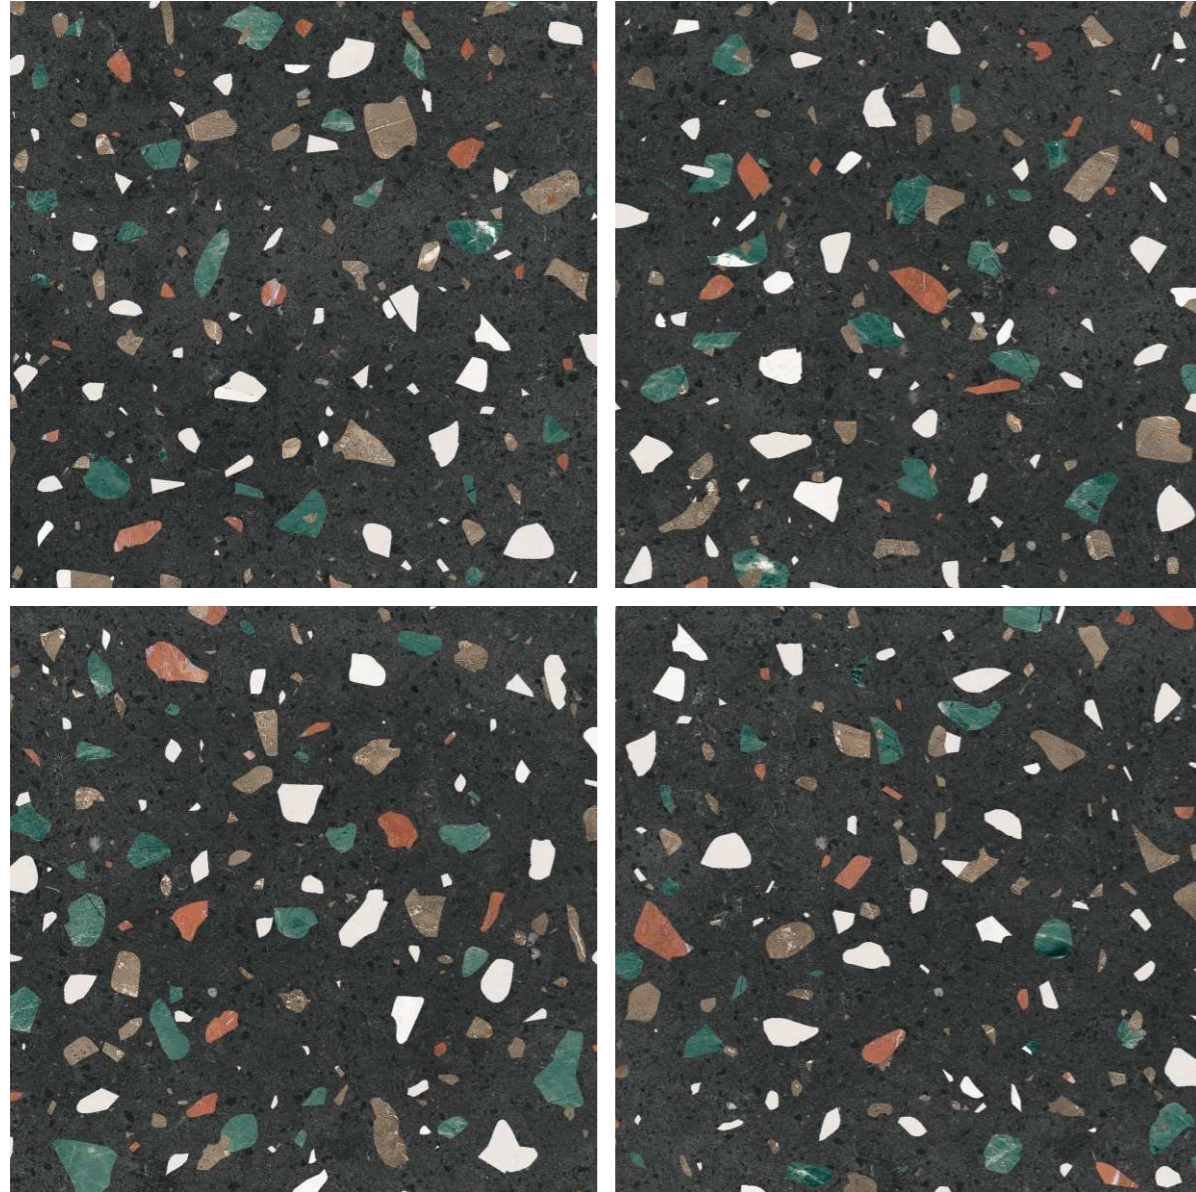

TERRALINO

COAL LUXE

Gres Porcelain Stoneware / Rectified / Antislip / Smooth Surface

600x600mm   **Matt Surface**

2'x2' / 24"x24"

Reduce Roughness And Soft Feel - Easy To Clean Surface
Anti Slip Surface Rating - R10, R11 & R12
Combines Incredible Versatility, Aesthetics And Performance,