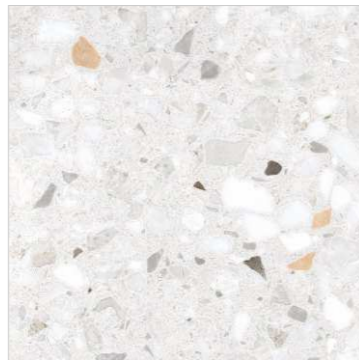

← Tap To Explore Each Product

→ Back To Index

TERRALINO

Elara Grey