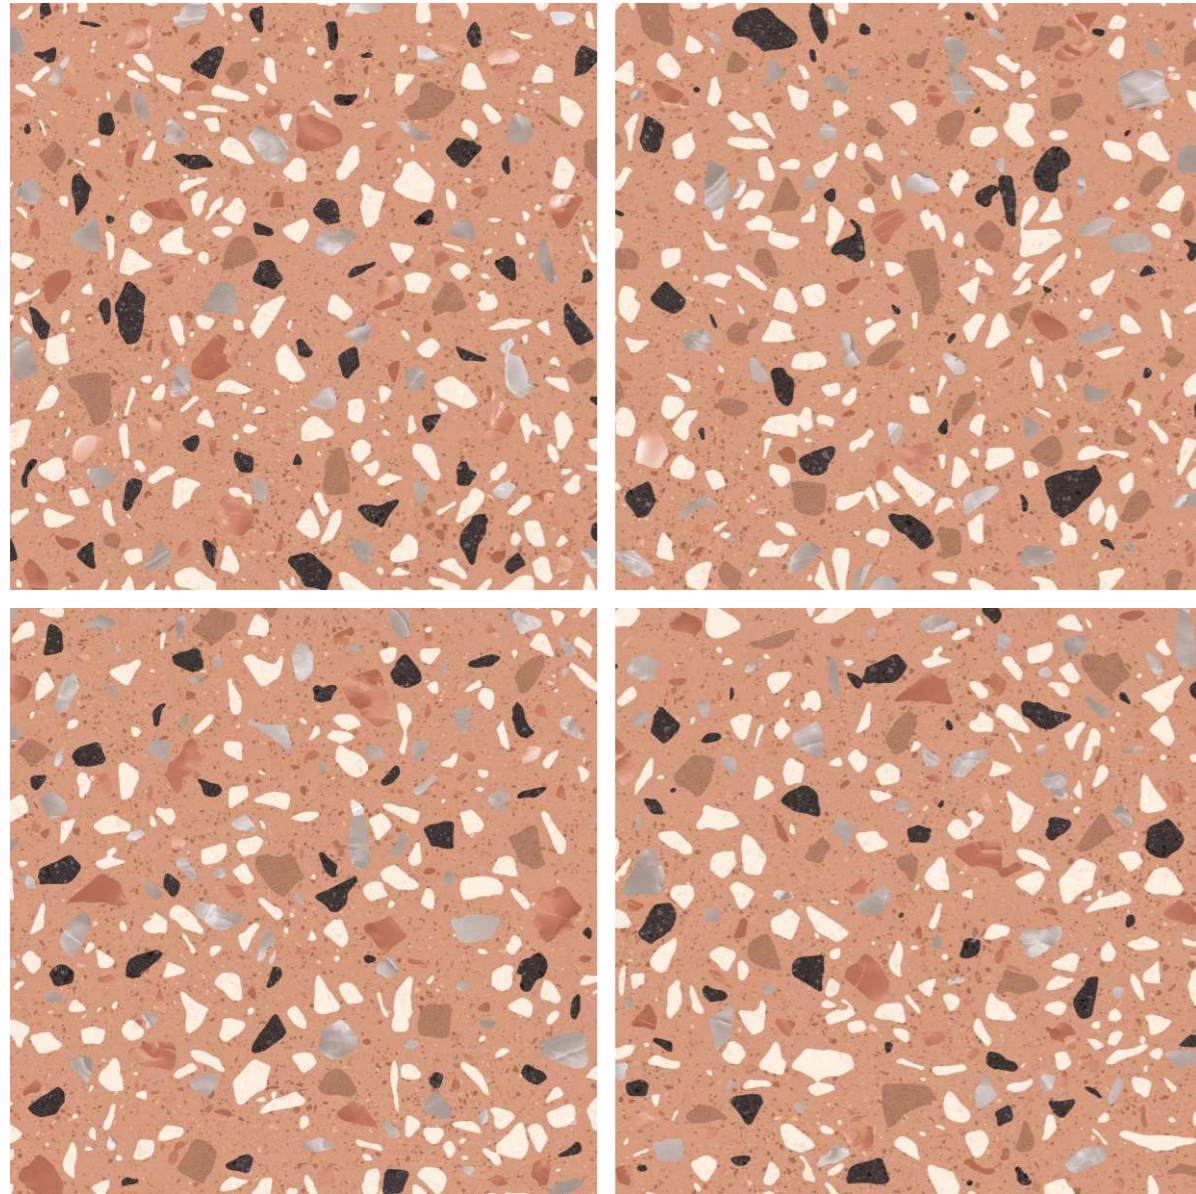

TERRALINO

TUSCAN RED

Gres Porcelain Stoneware / Rectified / Antislip / Smooth Surface

600x600mm   **Matt Surface**

2'x2' / 24"x24"

Reduce Roughness And Soft Feel - Easy To Clean Surface
Anti Slip Surface Rating - R10, R11 & R12
Combines Incredible Versatility, Aesthetics And Performance,