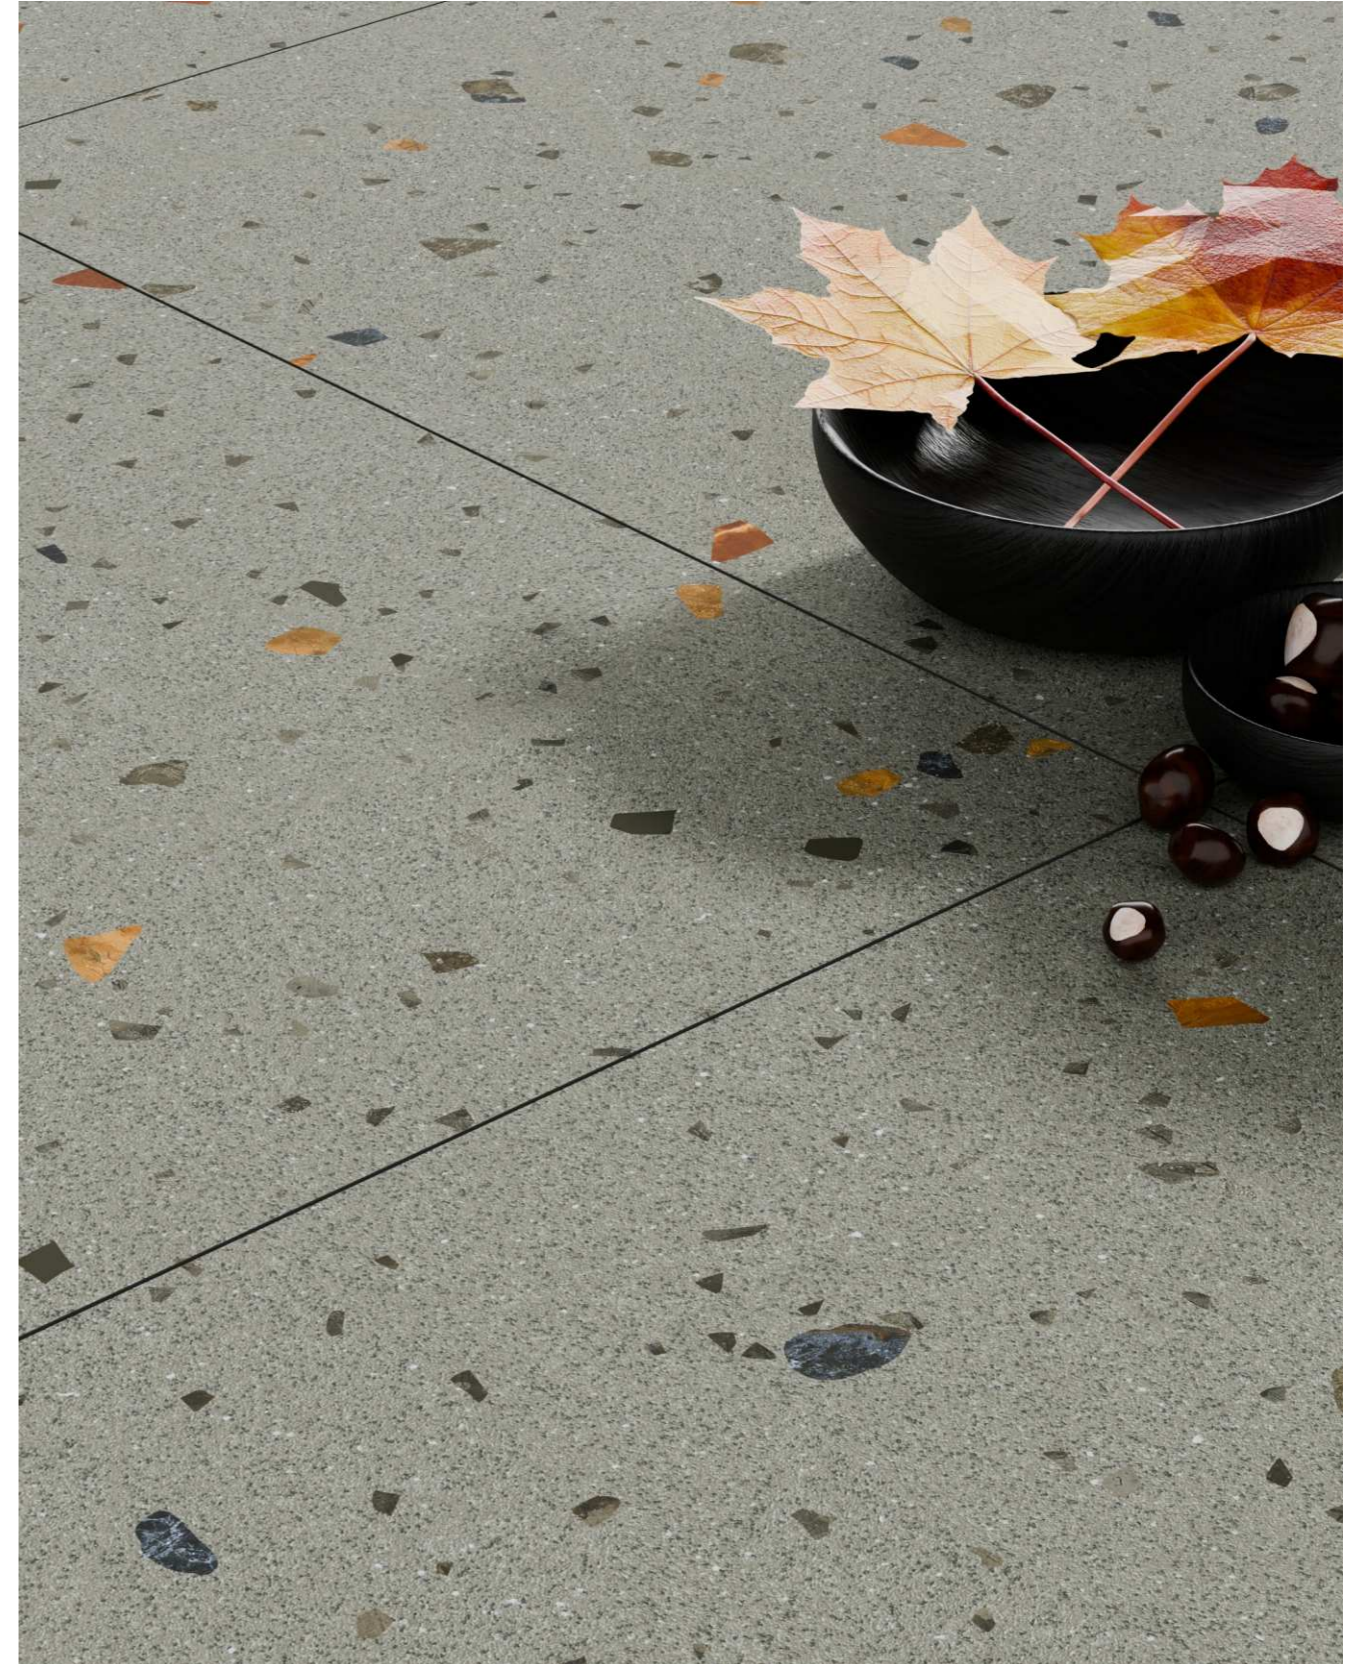

# CITRUS SPARK GREEN

Gres Porcelain Stoneware / Rectified / Antislip / Smooth Surface

**600x600mm**     **Matt Surface**

2'x2' / 24"x24"

Reduce Roughness And Soft Feel - Easy To Clean Surface  
Anti Slip Surface Rating - R10, R11 & R12  
Combines Incredible Versatility, Aesthetics And Performance,