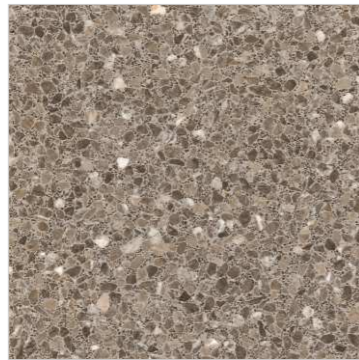

# TERRALINO

*Arctic Shimmer*

*Cinder Glow*

*Citrus Spark Blue*

*Citrus Spark Brown*

*Citrus Spark Green*

*Citrus Spark Grey*

*Coal Luxe*