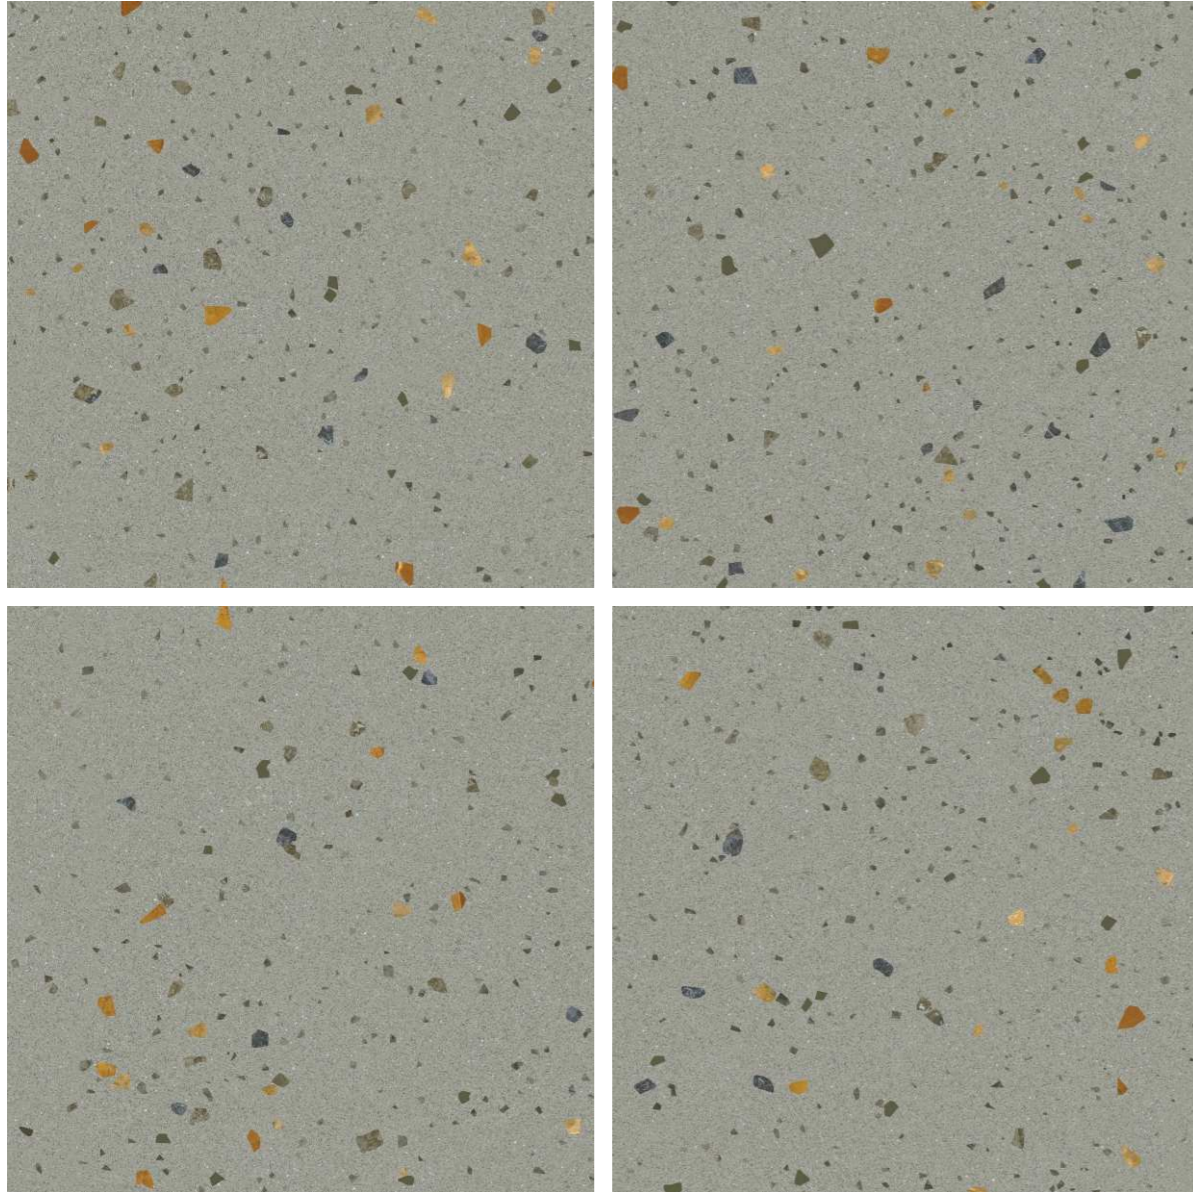

TERRALINO

CITRUS SPARK GREEN

Gres Porcelain Stoneware / Rectified / Antislip / Smooth Surface

600x600mm   **Matt Surface**

2'x2' / 24"x24"

Reduce Roughness And Soft Feel - Easy To Clean Surface
Anti Slip Surface Rating - R10, R11 & R12
Combines Incredible Versatility, Aesthetics And Performance,