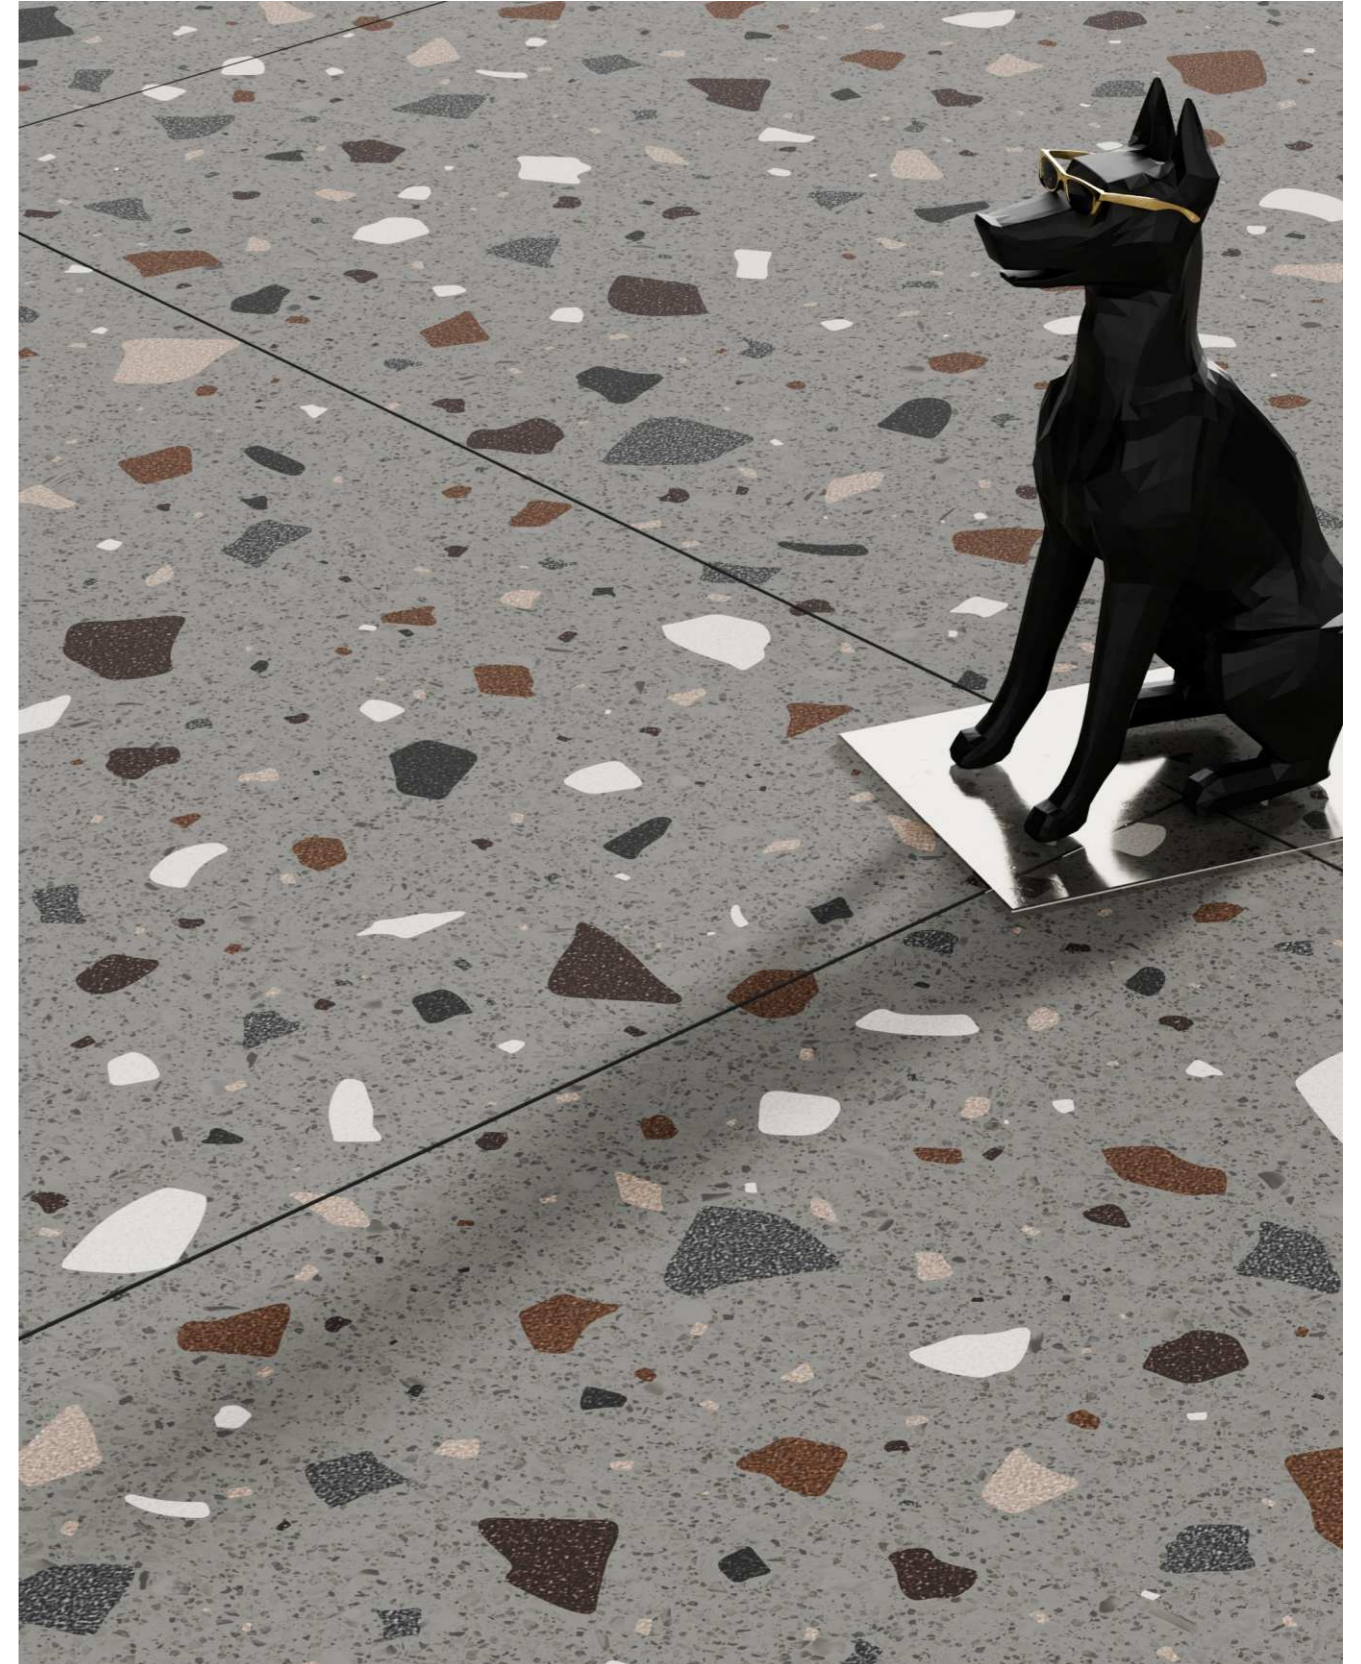

TERRALINO

# STONE CRAFT GREY

Gres Porcelain Stoneware / Rectified / Antislip / Smooth Surface

**600x600mm**     **Matt Surface**

2'x2' / 24"x24"

Reduce Roughness And Soft Feel - Easy To Clean Surface  
Anti Slip Surface Rating - R10, R11 & R12  
Combines Incredible Versatility, Aesthetics And Performance,