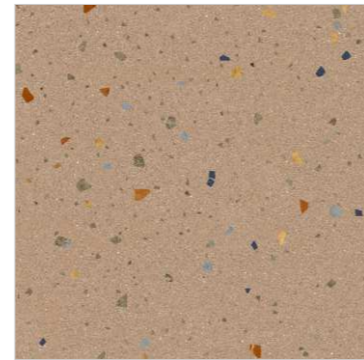

# TERRALINO

*Arctic Shimmer*

*Cinder Glow*

*Citrus Spark Blue*

*Citrus Spark Brown*

*Citrus Spark Green*

*Citrus Spark Grey*

*Coal Luxe*

*Elara Beige*

*Elara Grey*

*Glacier Green*

*Glacier Grey*

*Pearl Dust*

*Raw Stone*

*Royal Quartz*

*Sandstorm*