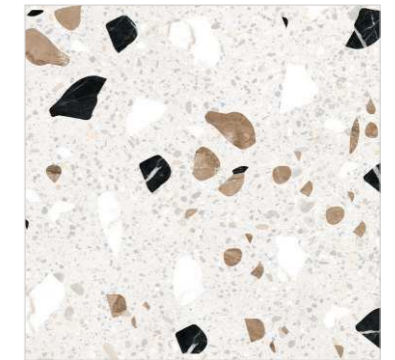

# TERRALINO

*Arctic Shimmer*

*Cinder Glow*

*Citrus Spark Blue*

*Citrus Spark Brown*

*Citrus Spark Green*

*Citrus Spark Grey*

*Coal Luxe*

*Elara Beige*

*Elara Grey*

*Glacier Green*

*Glacier Grey*

*Pearl Dust*

*Raw Stone*

*Royal Quartz*

*Sandstorm*

*Sapphire Aqua*

*Sapphire Brown*

*Stone Craft Bianco*

*Stone Craft Grey*

*Terra Nova*

*Tuscan Red*

TERRALINO