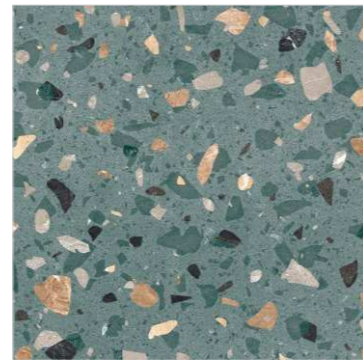

# TERRALINO

*Arctic Shimmer*

*Cinder Glow*

*Citrus Spark Blue*

*Citrus Spark Brown*

*Citrus Spark Green*

*Citrus Spark Grey*

*Coal Luxe*

*Elara Beige*

*Elara Grey*

*Glacier Green*

*Glacier Grey*

*Pearl Dust*

*Raw Stone*

*Royal Quartz*

*Sandstorm*