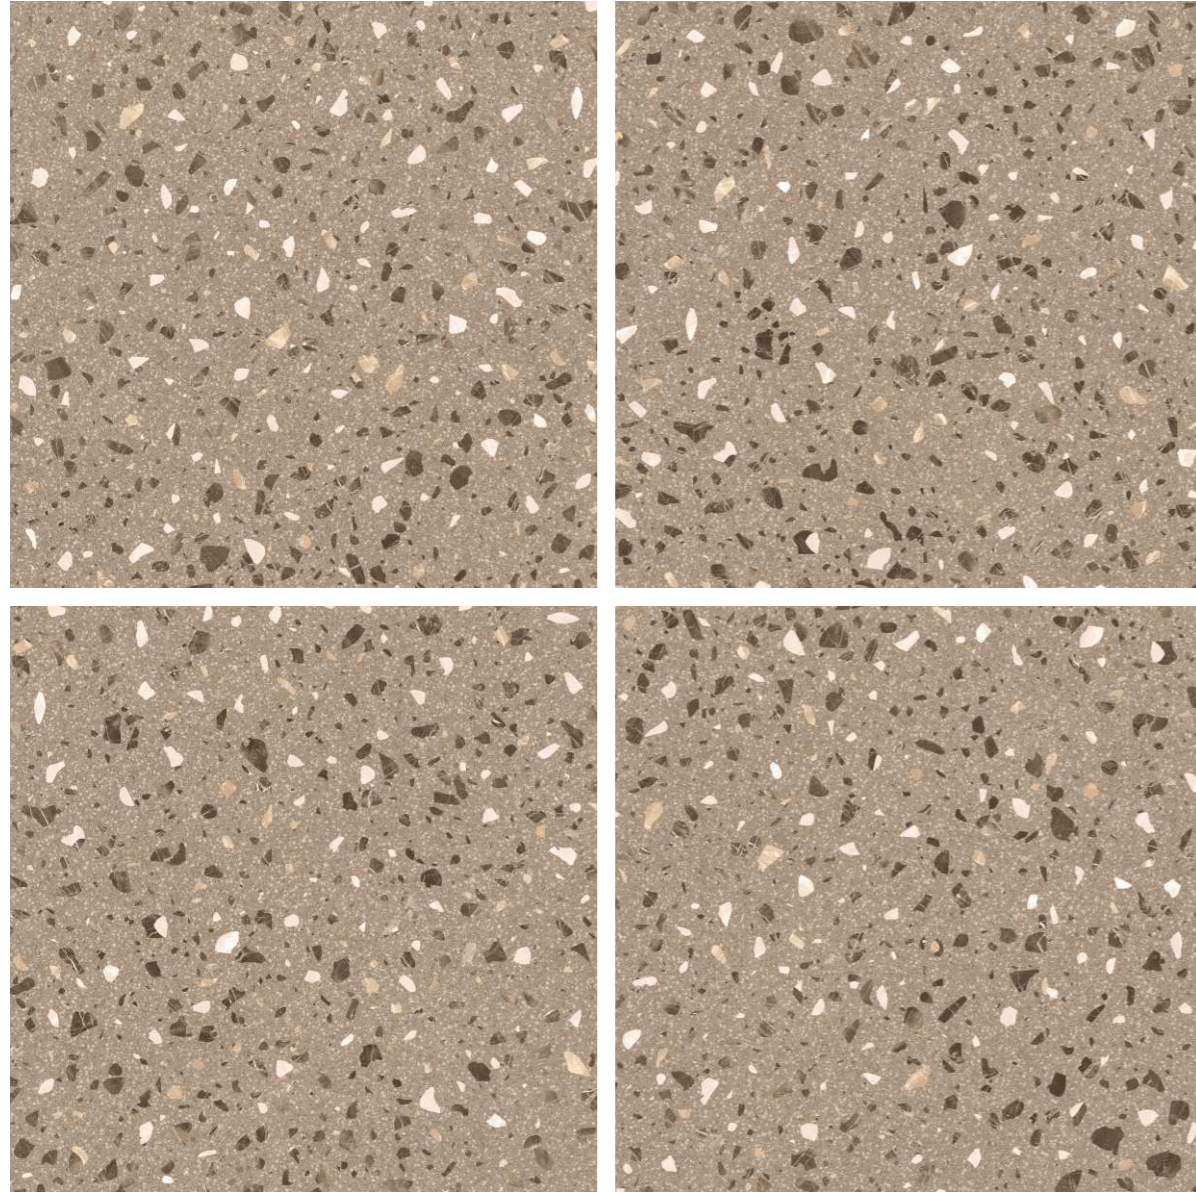

TERRALINO

SANDSTORM

Gres Porcelain Stoneware / Rectified / Antislip / Smooth Surface

600x600mm   **Matt Surface**

2'x2' / 24"x24"

Reduce Roughness And Soft Feel - Easy To Clean Surface
Anti Slip Surface Rating - R10, R11 & R12
Combines Incredible Versatility, Aesthetics And Performance,