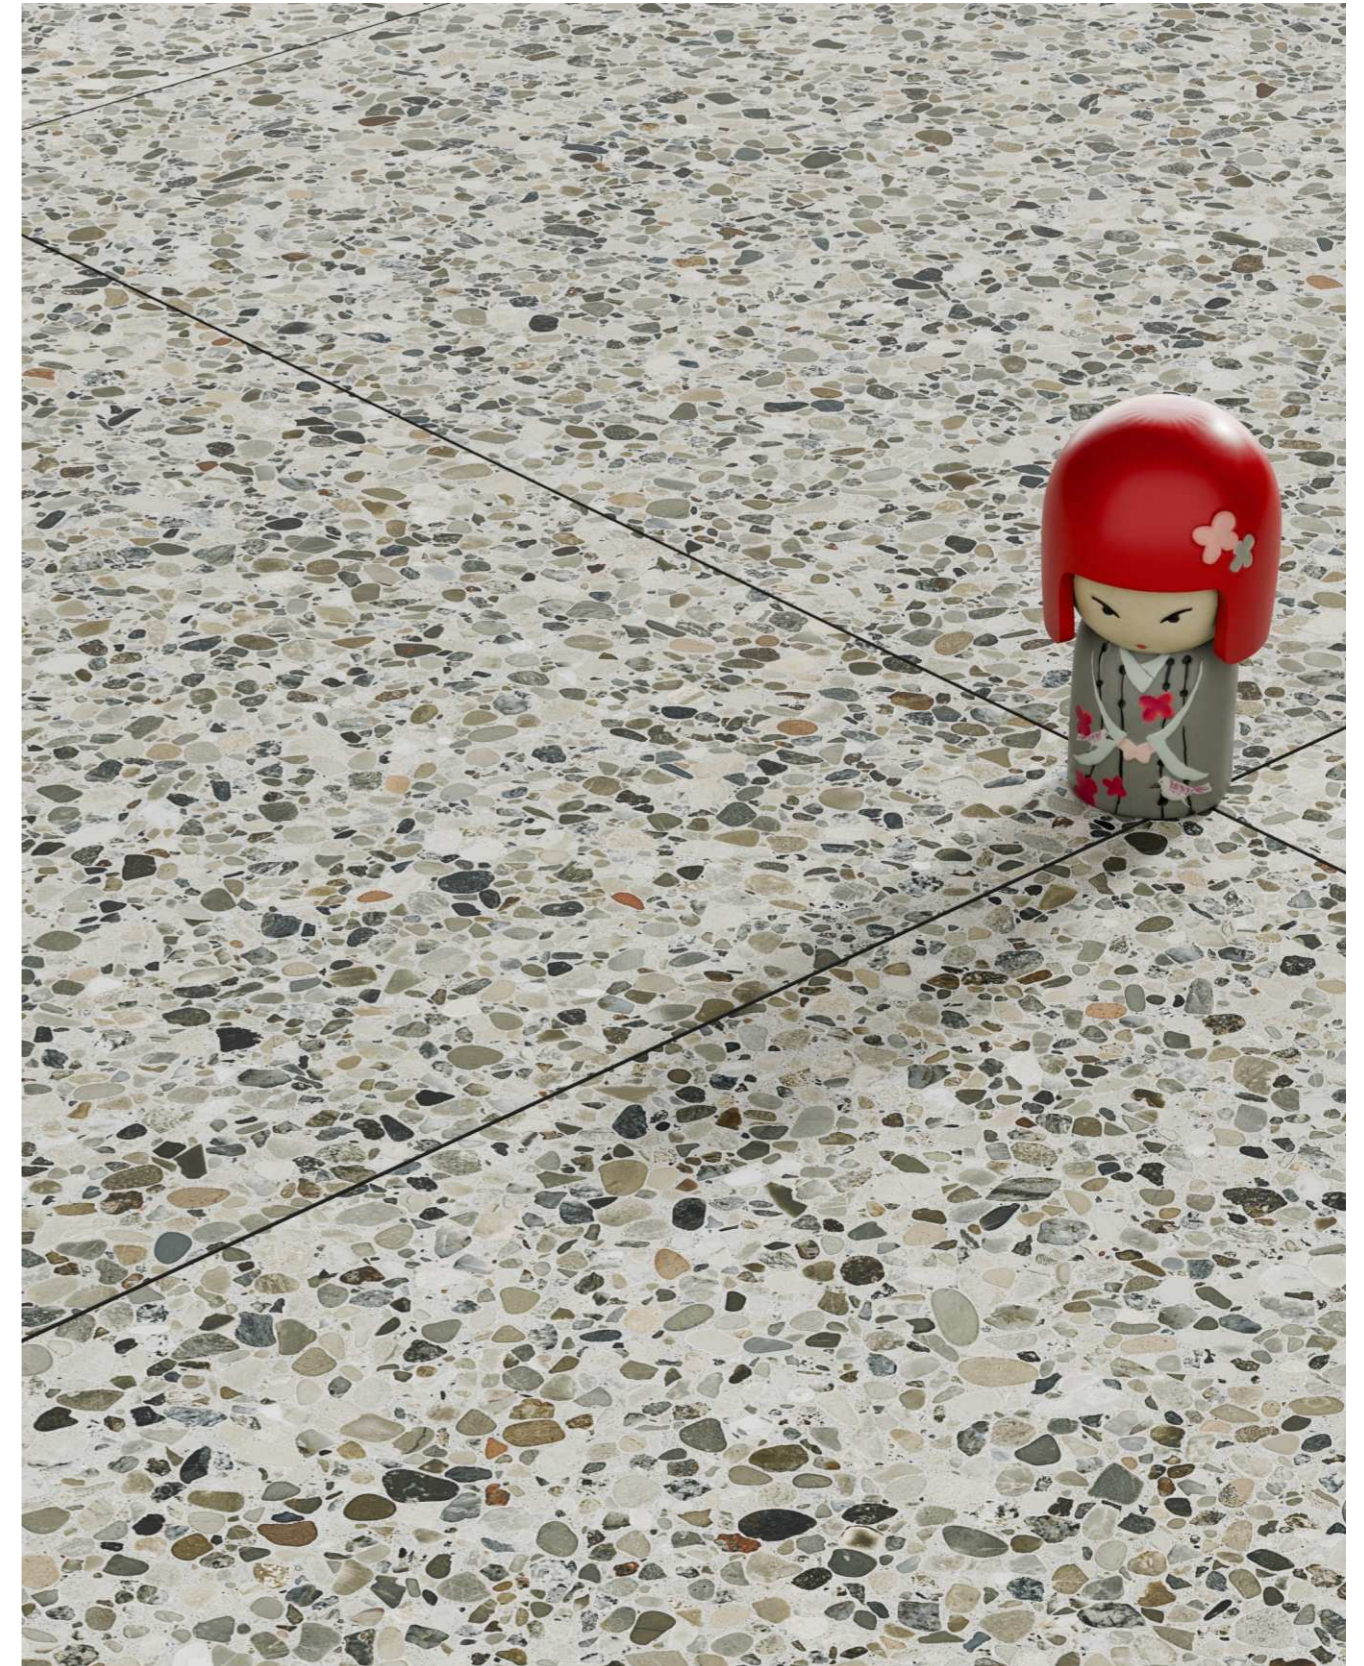

# RAW STONE

Gres Porcelain Stoneware / Rectified / Antislip / Smooth Surface

**600x600mm**     **Matt Surface**

2'x2' / 24"x24"

Reduce Roughness And Soft Feel - Easy To Clean Surface  
Anti Slip Surface Rating - R10, R11 & R12  
Combines Incredible Versatility, Aesthetics And Performance,

TERRALINO