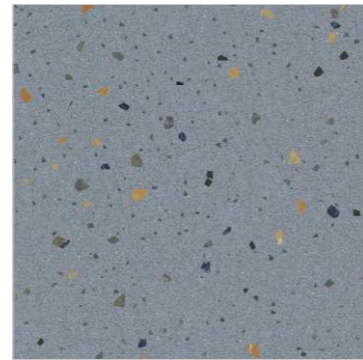

# TERRALINO

*Arctic Shimmer*

*Cinder Glow*

*Citrus Spark Blue*

*Citrus Spark Brown*

*Citrus Spark Green*

*Citrus Spark Grey*

*Coal Luxe*