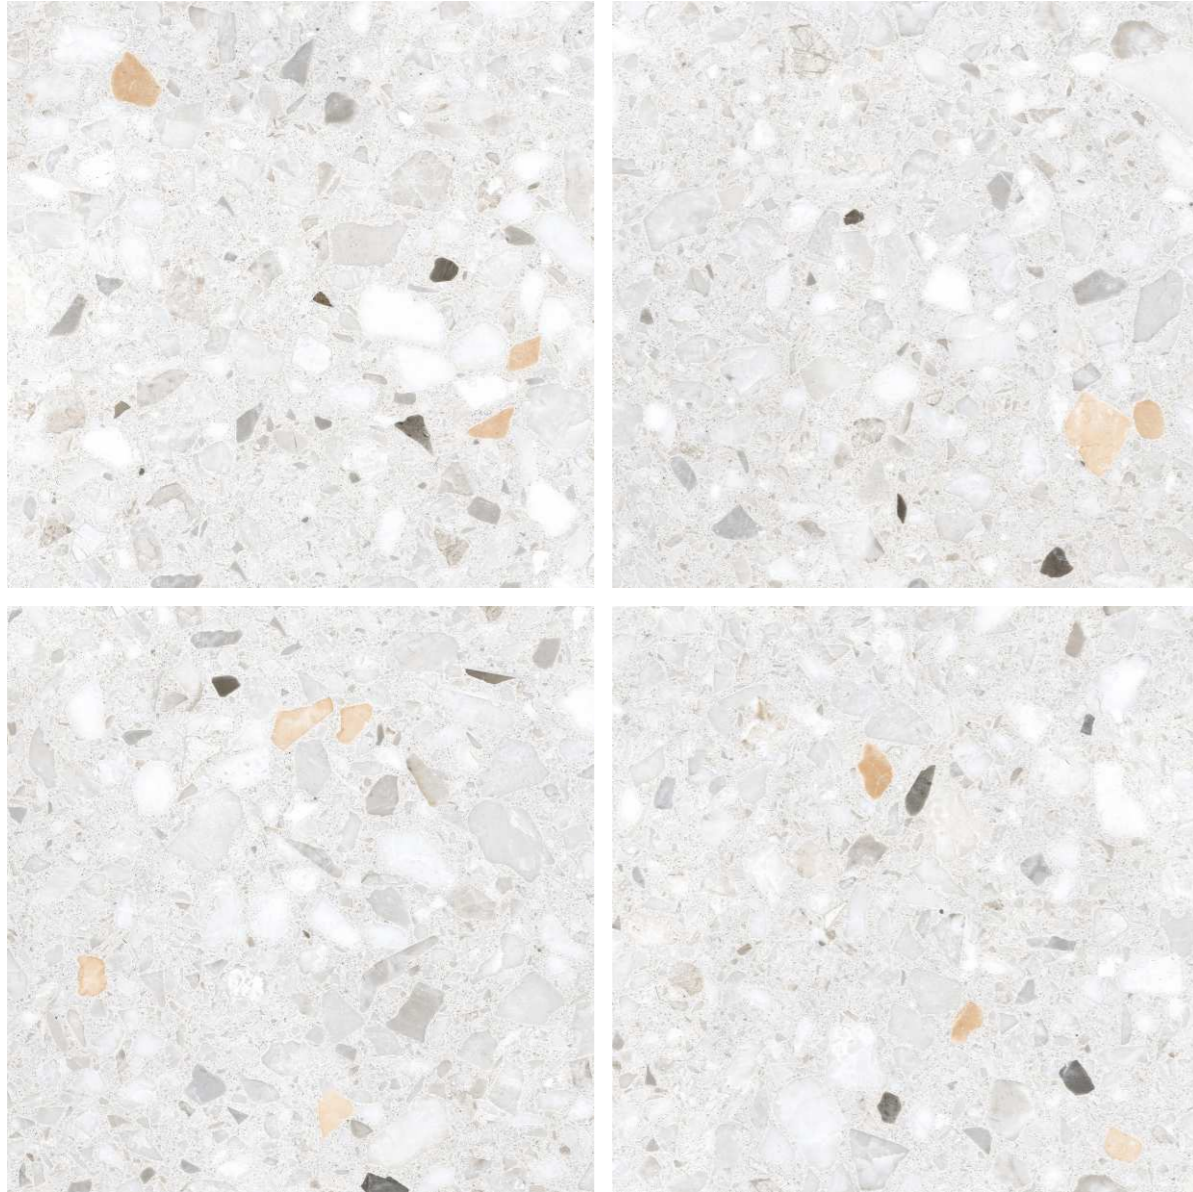

TERRALINO

ELARA GREY

Gres Porcelain Stoneware / Rectified / Antislip / Smooth Surface

600x600mm   **Matt Surface**

2'x2' / 24"x24"

Reduce Roughness And Soft Feel - Easy To Clean Surface
Anti Slip Surface Rating - R10, R11 & R12
Combines Incredible Versatility, Aesthetics And Performance,