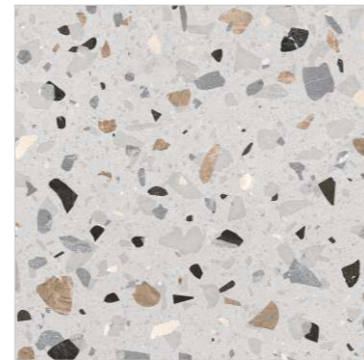

Glacier Grey