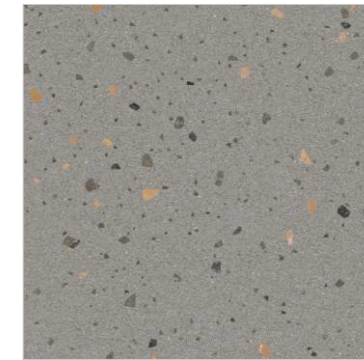

# TERRALINO

*Arctic Shimmer*

*Cinder Glow*

*Citrus Spark Blue*

*Citrus Spark Brown*

*Citrus Spark Green*

*Citrus Spark Grey*

*Coal Luxe*