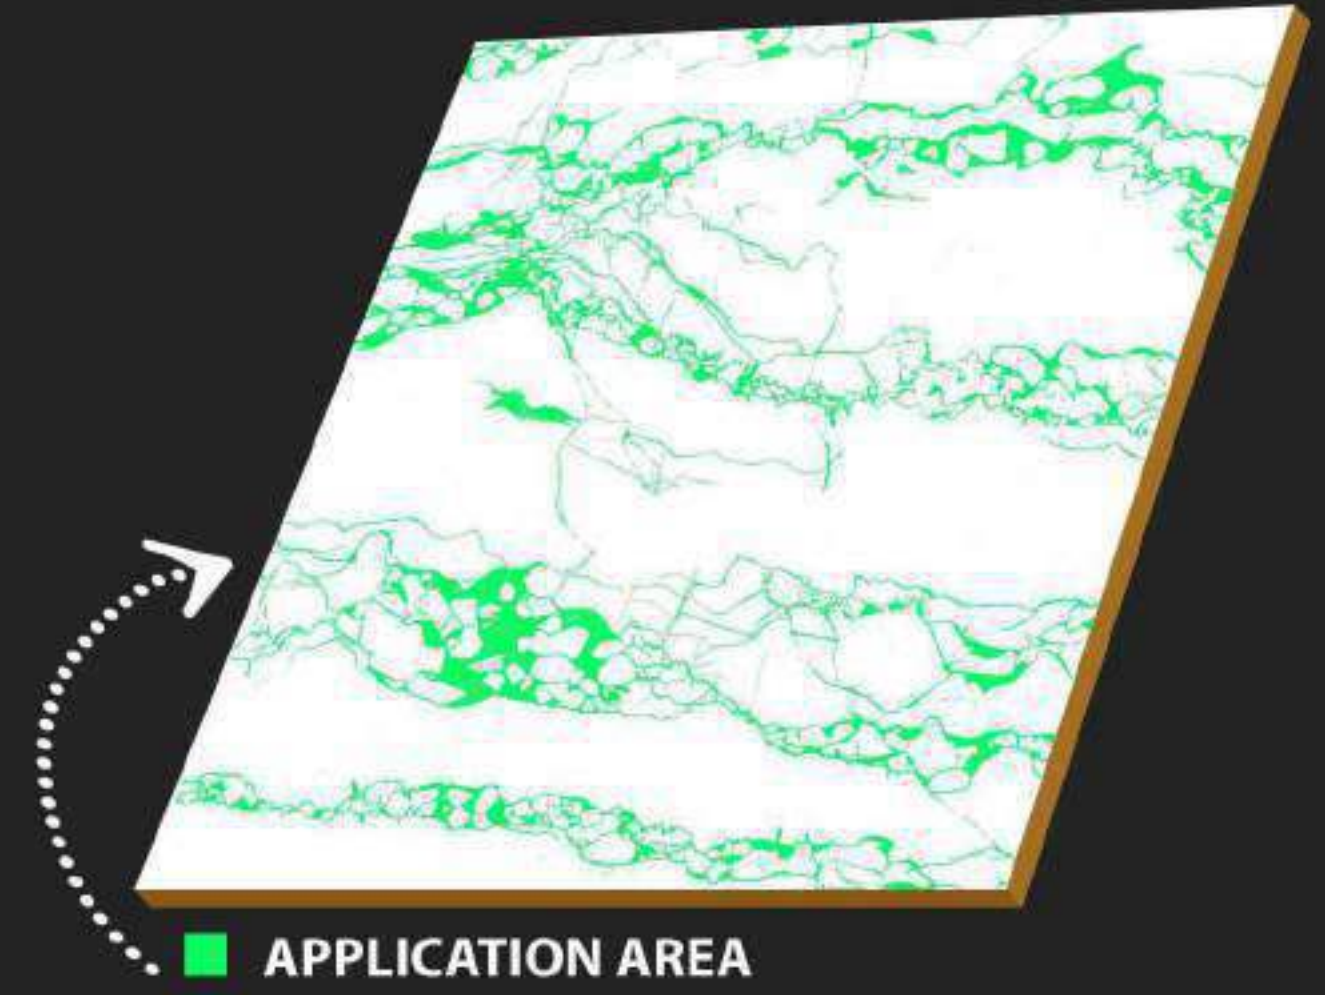

APPLICATION AREA

TILES
OF
INDIA

- Airports
- Hotels
- Offices
- Museums
- Shops
- Homes
- Spa & Wellness
- Restaurants