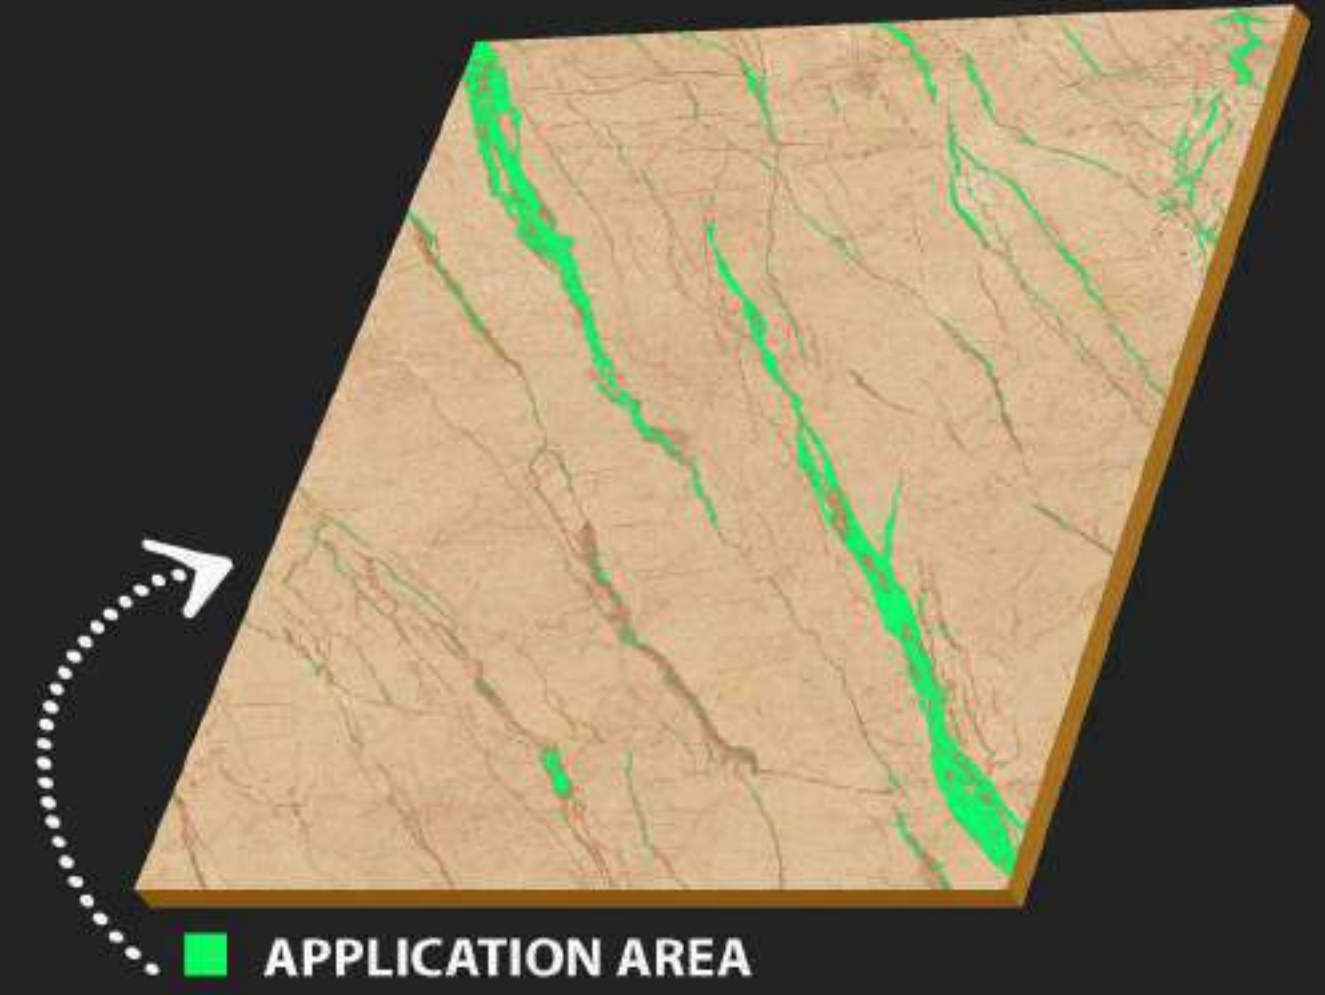

Restaurants

600 x
600 mm

CARVING
SURFACE

MATT
FINISH

WATER
PROOF

Carving
Surface

C-108

APPLICATION AREA