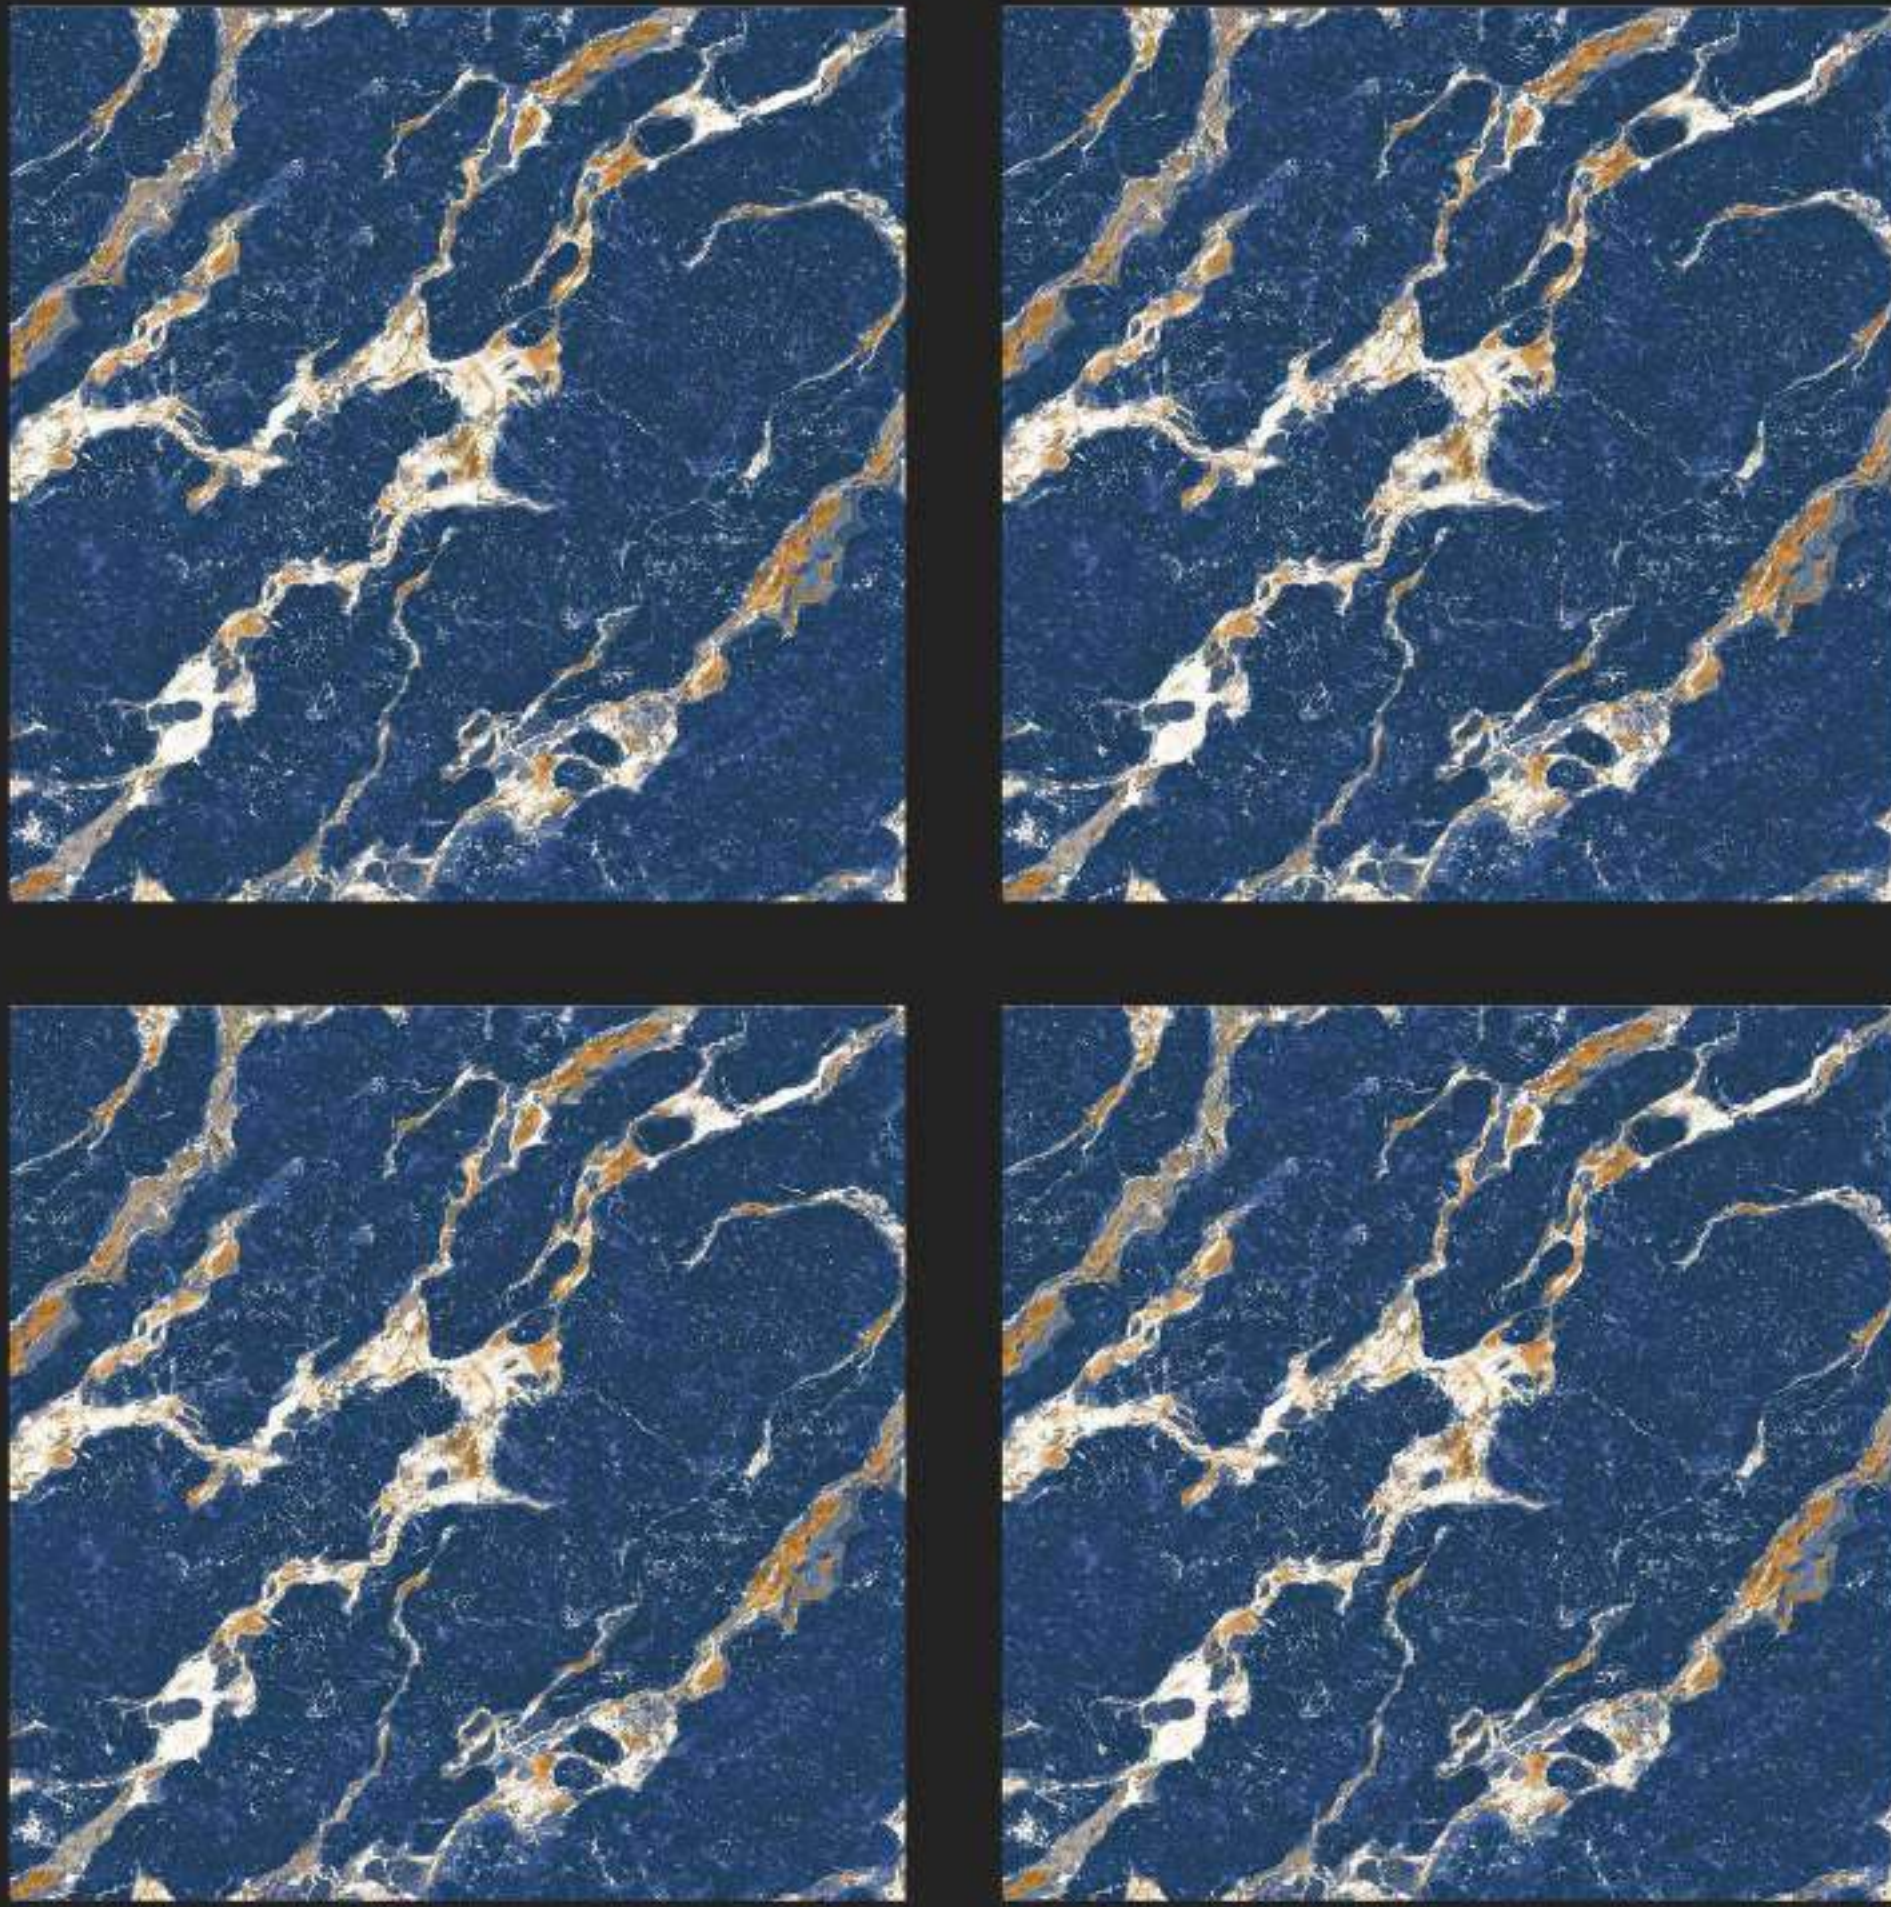

600 x
600 mm

CARVING
SURFACE

MATT
FINISH

WATER
PROOF

Carving
Surface

C-101