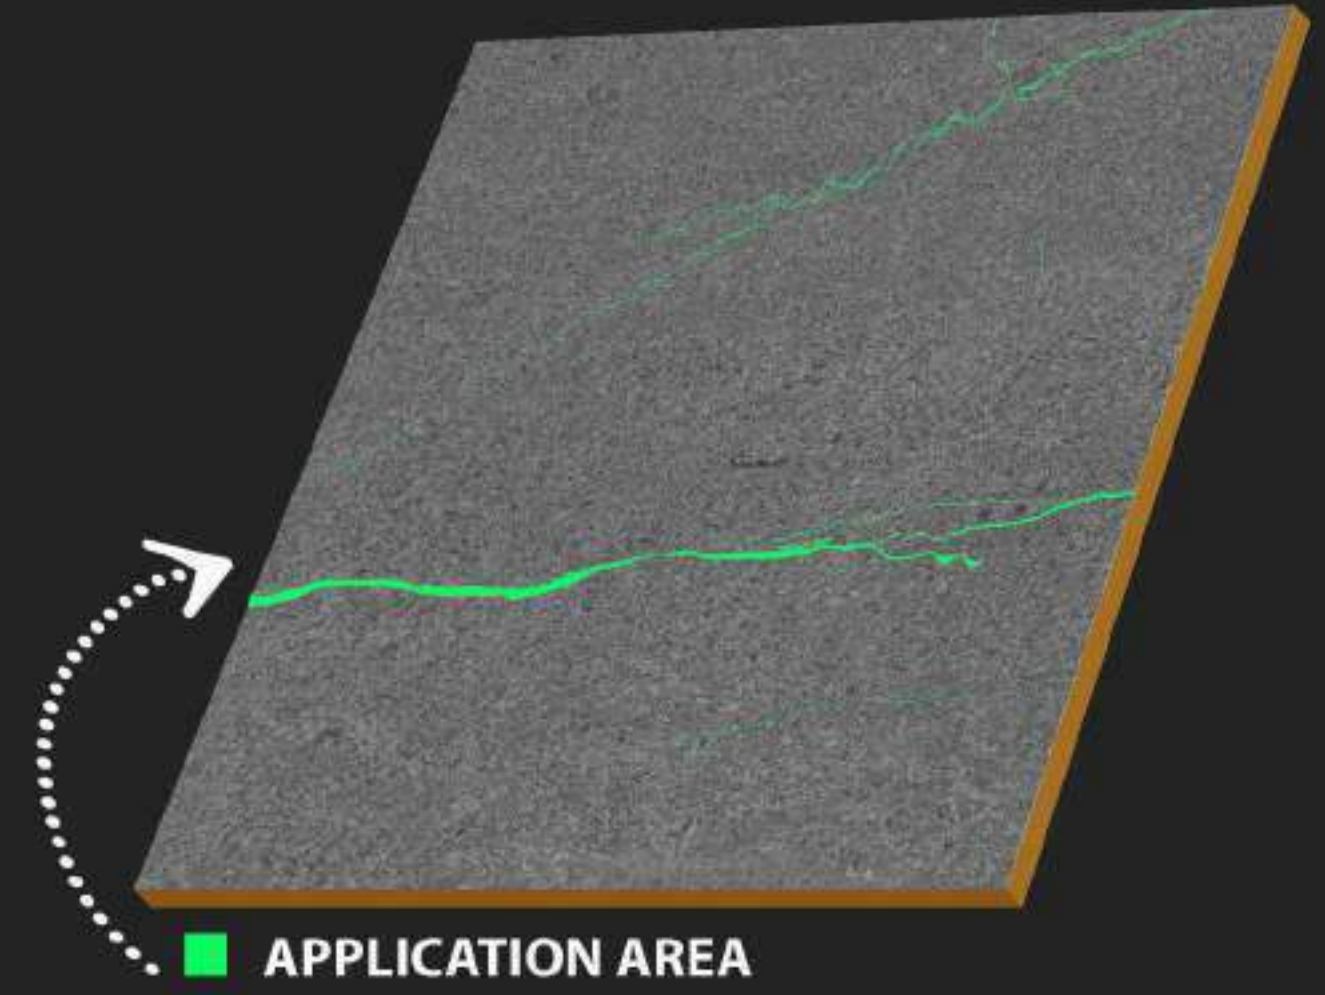

APPLICATION AREA

TILES
OF
INDIA

- Airports
- Hotels
- Offices
- Museums
- Shops
- Homes
- Spa & Wellness
- Restaurants