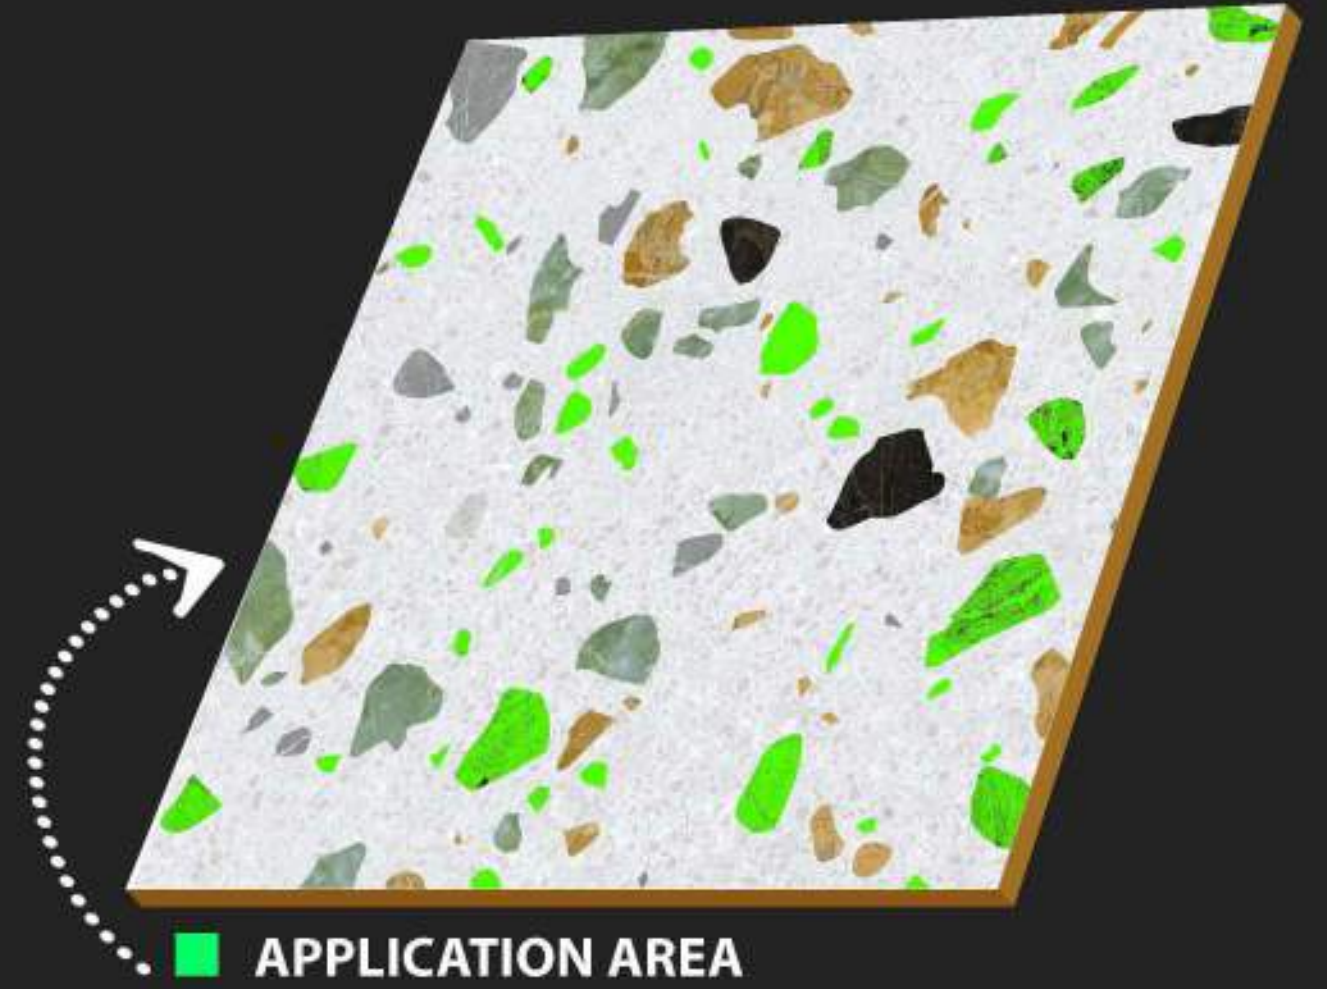

600 x
600 mm

CARVING
SURFACE

MATT
FINISH

WATER
PROOF

Carving
Surface

C-151

APPLICATION AREA

TILES
OF
INDIA

Airports

Hotels

Offices

Museums

Shops

Homes

Spa & Wellness

Restaurants