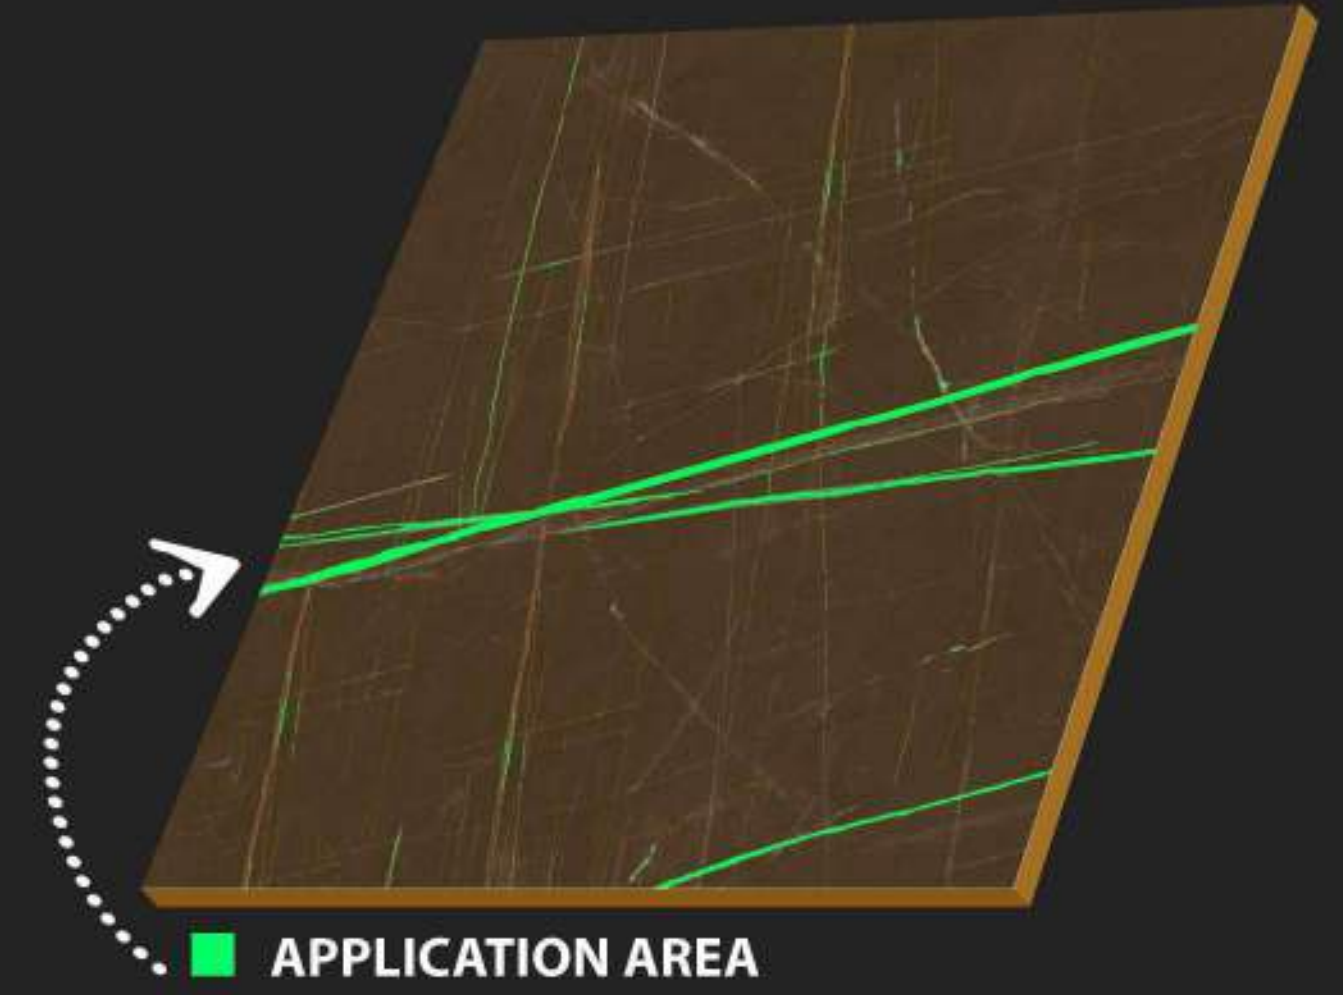

APPLICATION AREA

TILES
OF
INDIA

Airports

Hotels

Offices

Museums

Shops

Homes

Spa & Wellness

Restaurants