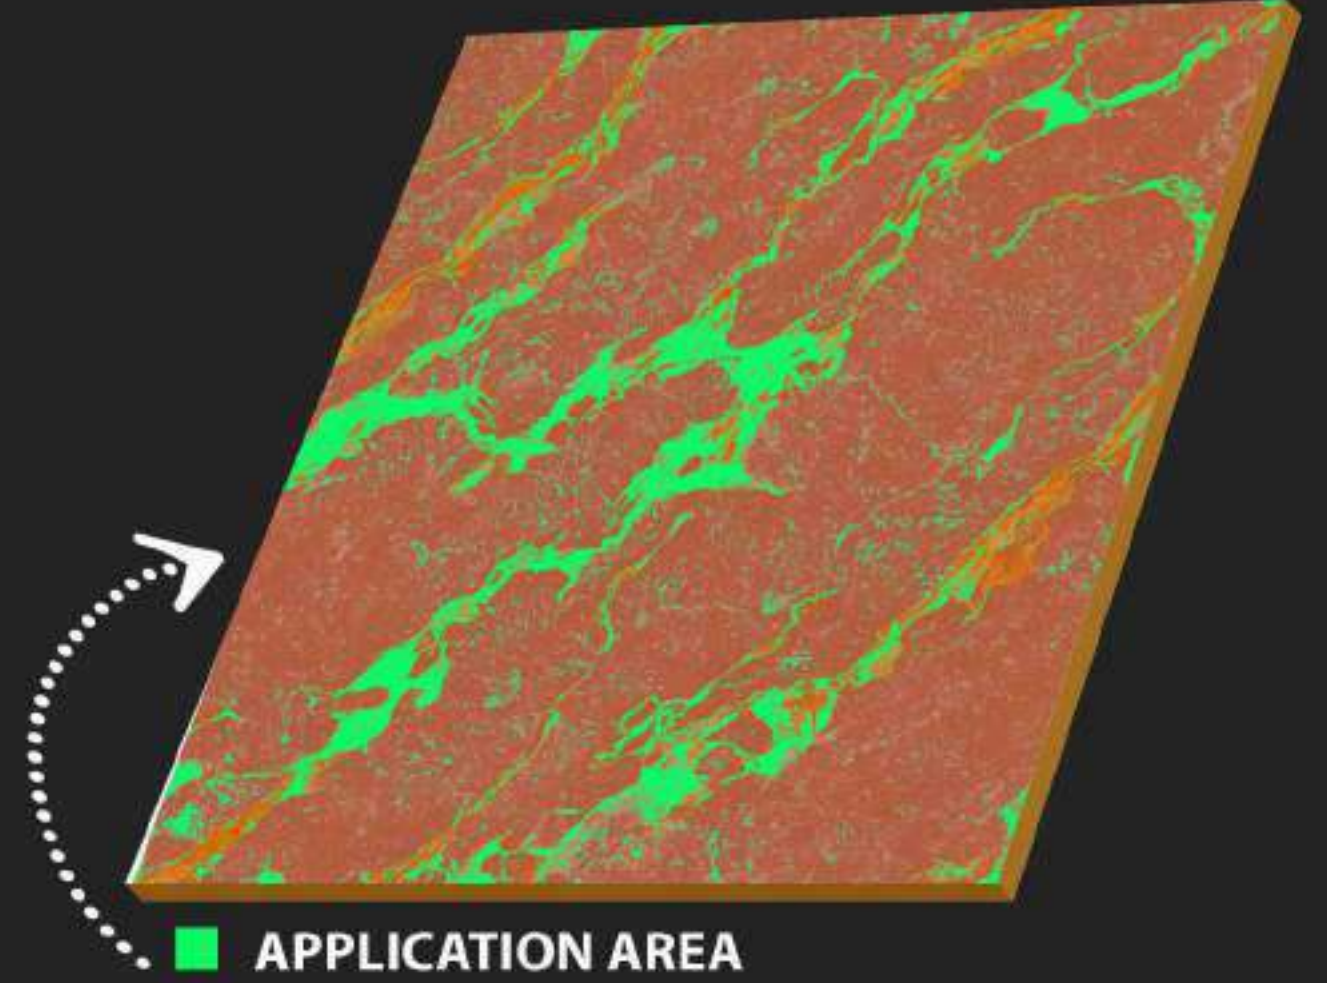

- Airports
- Hotels
- Offices
- Museums
- Shops
- Homes
- Spa & Wellness
- Restaurants

600 x
600 mm

CARVING
SURFACE

MATT
FINISH

WATER
PROOF

Carving
Surface

C-105

APPLICATION AREA