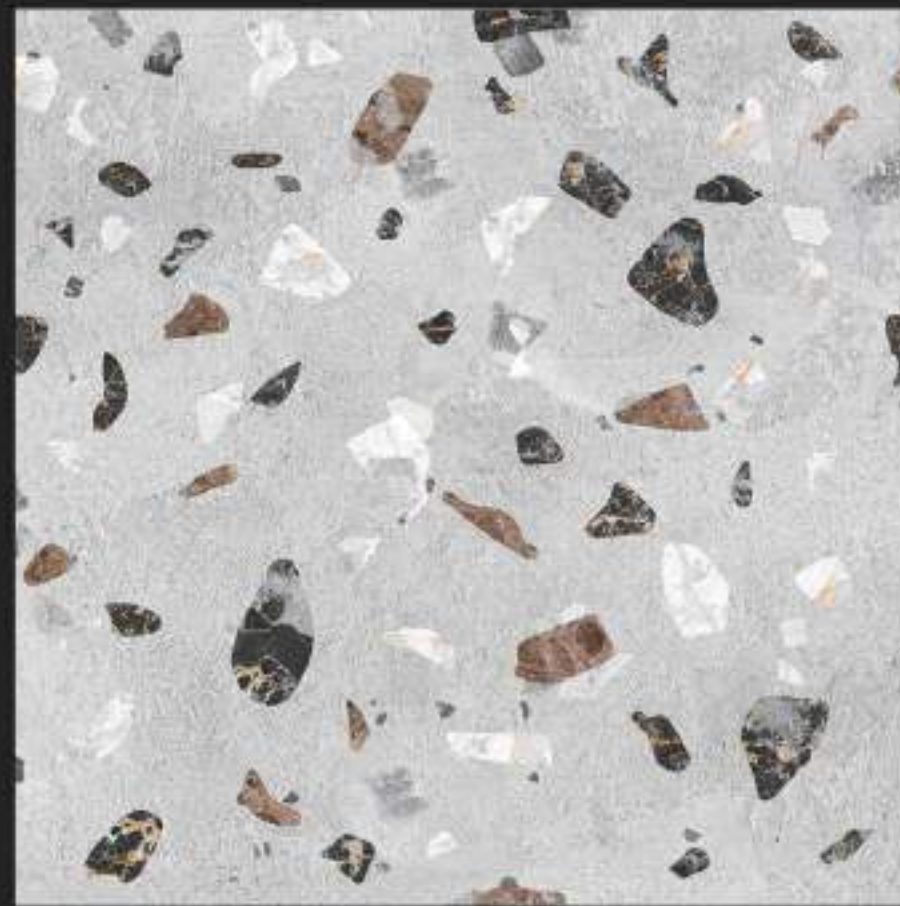

600 x
600 mm

CARVING
SURFACE

MATT
FINISH

WATER
PROOF

Carving
Surface

C-117

TILES
OF
INDIA

Airports