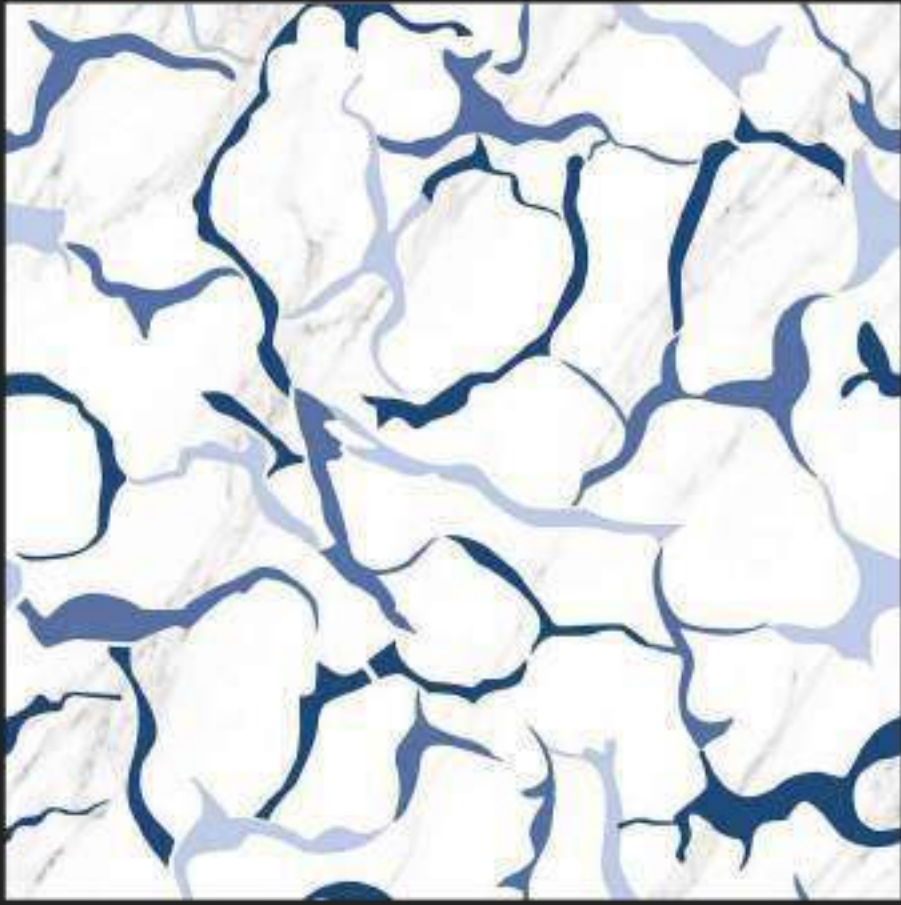

Restaurants

600 x
600 mm

CARVING
SURFACE

MATT
FINISH

WATER
PROOF

Carving
Surface

C-115

APPLICATION AREA