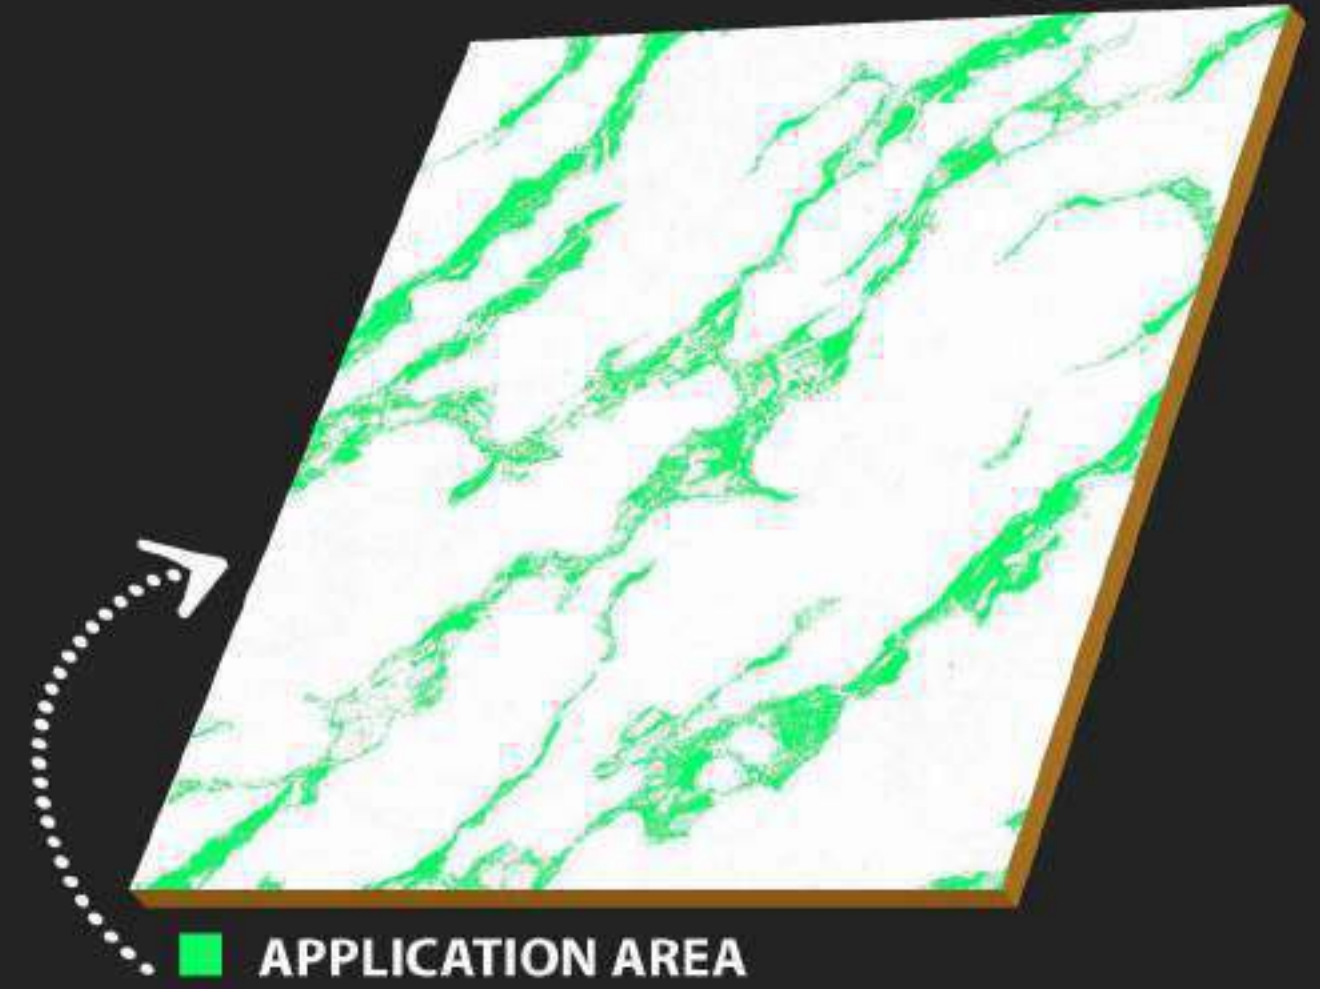

Restaurants

600 x
600 mm

CARVING
SURFACE

MATT
FINISH

WATER
PROOF

Carving
Surface

C-106

APPLICATION AREA