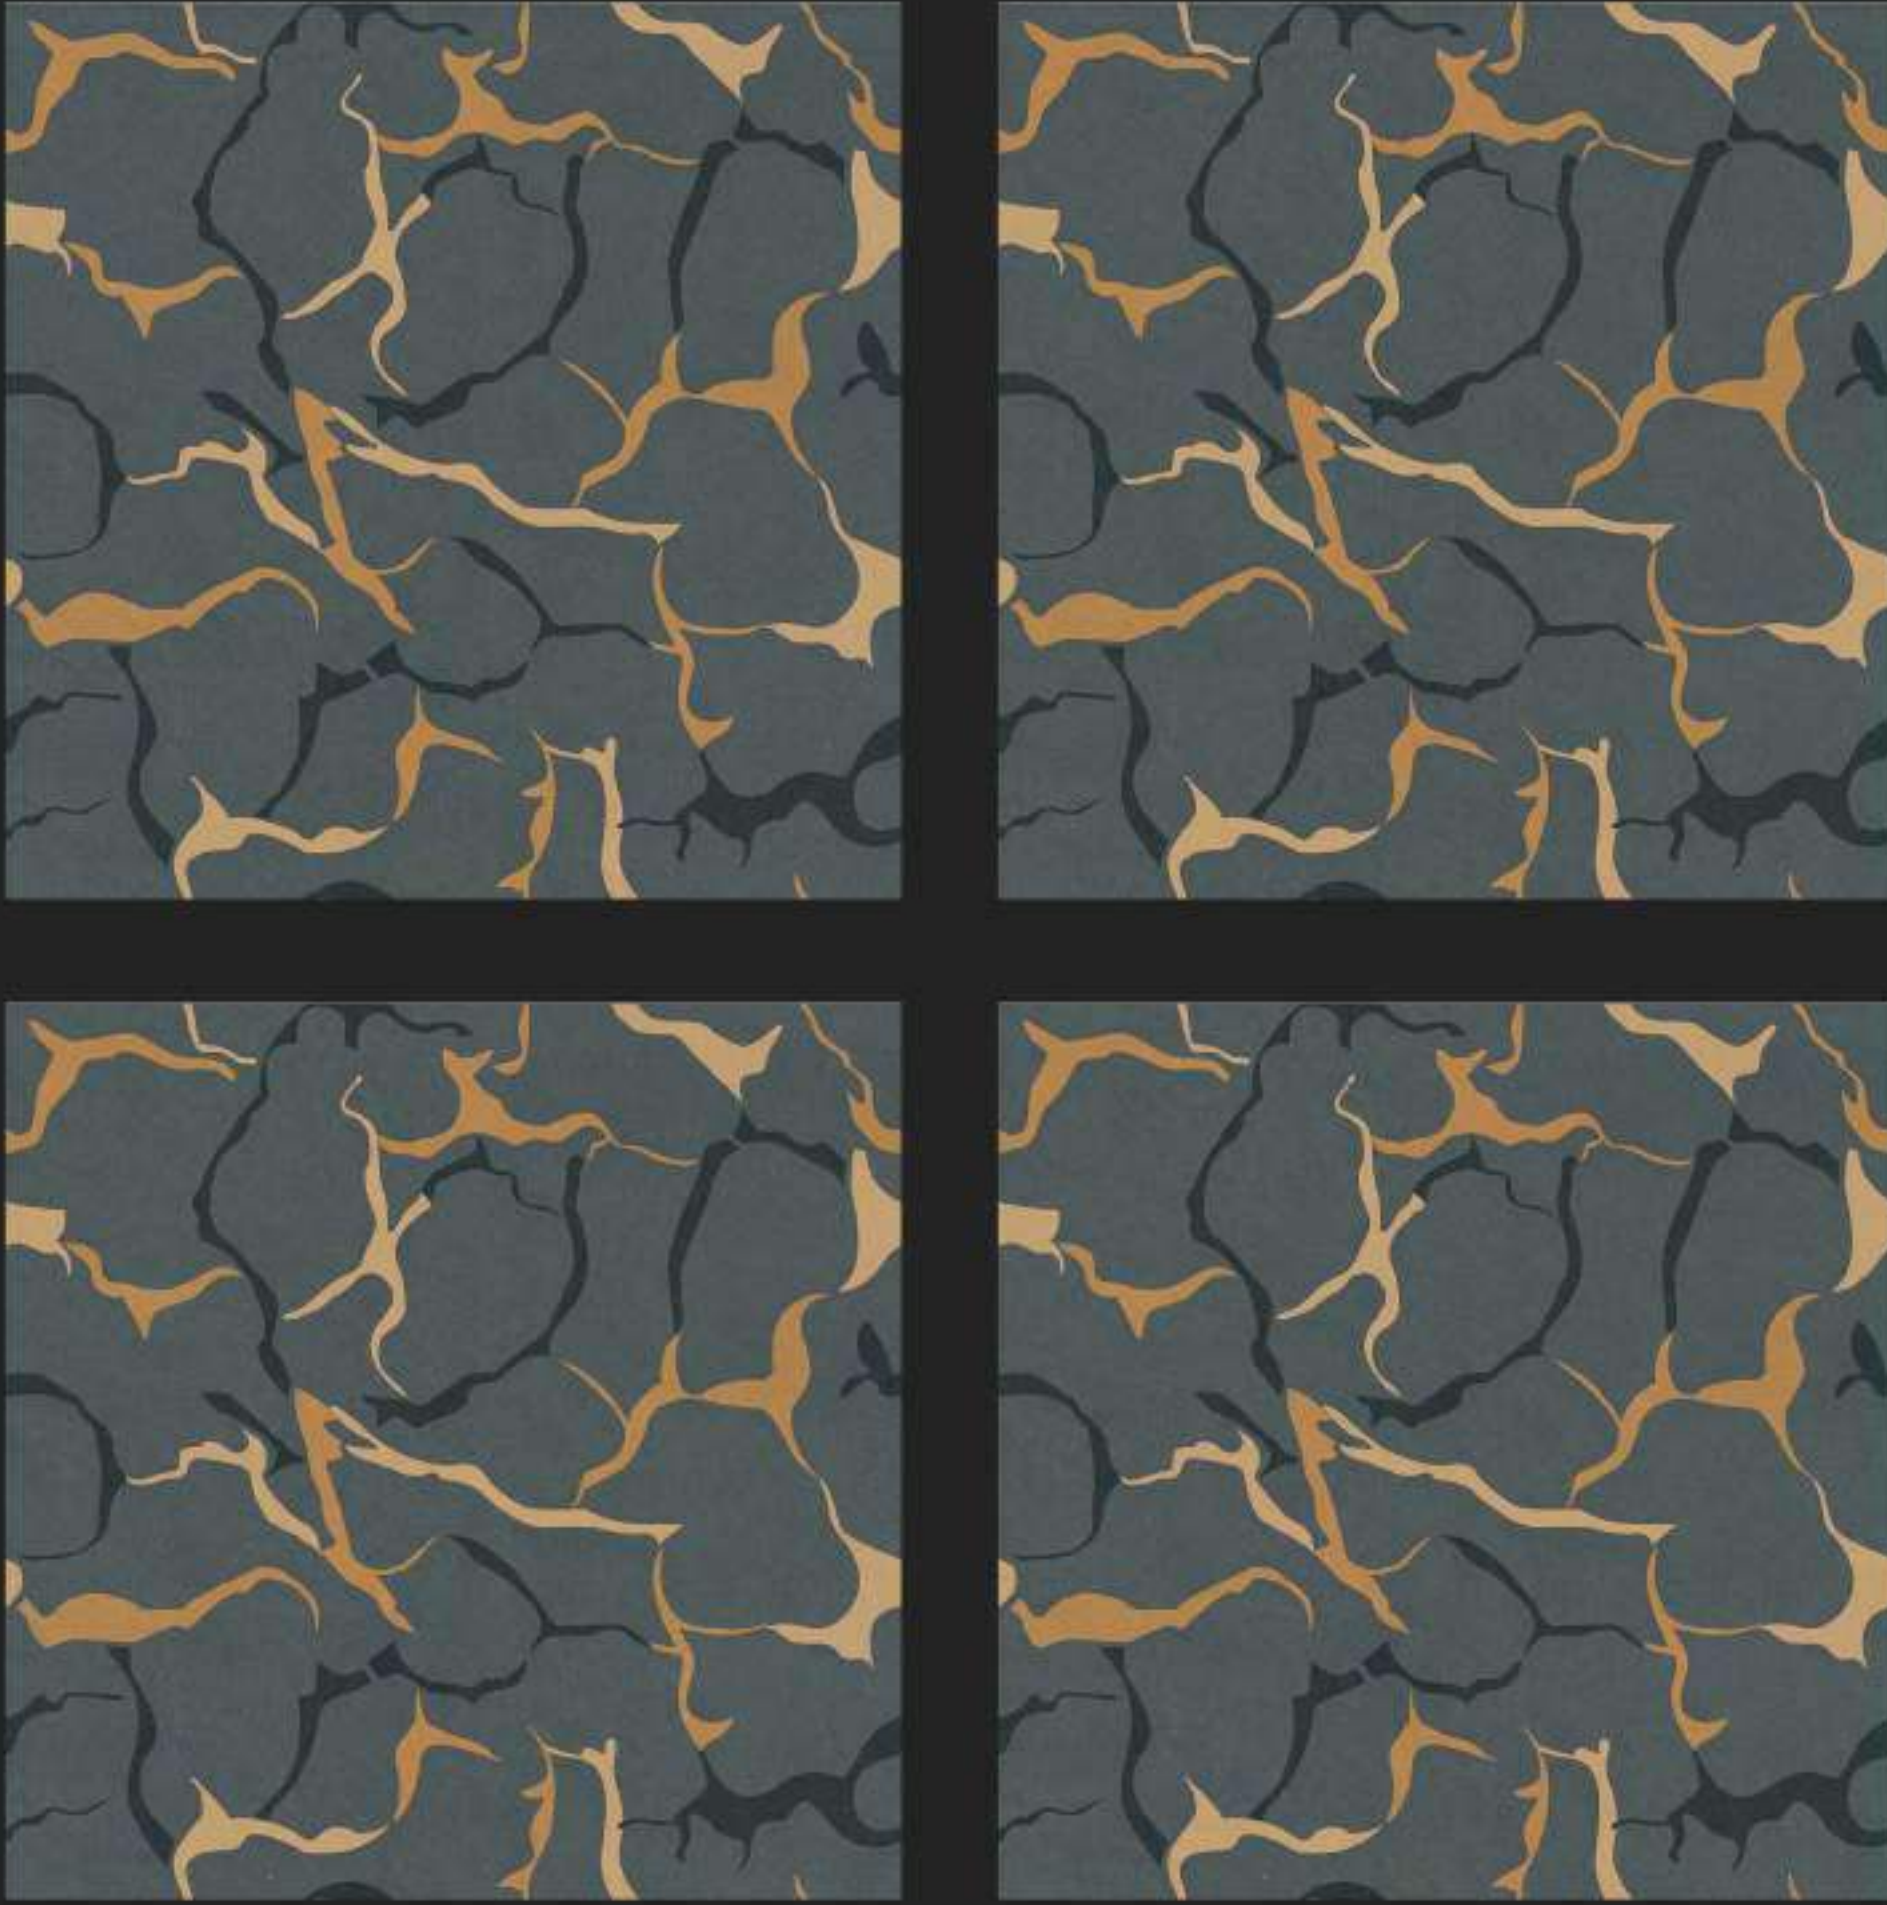

Restaurants

600 x
600 mm

CARVING
SURFACE

MATT
FINISH

WATER
PROOF

Carving
Surface

C-116

TILES
OF
INDIA