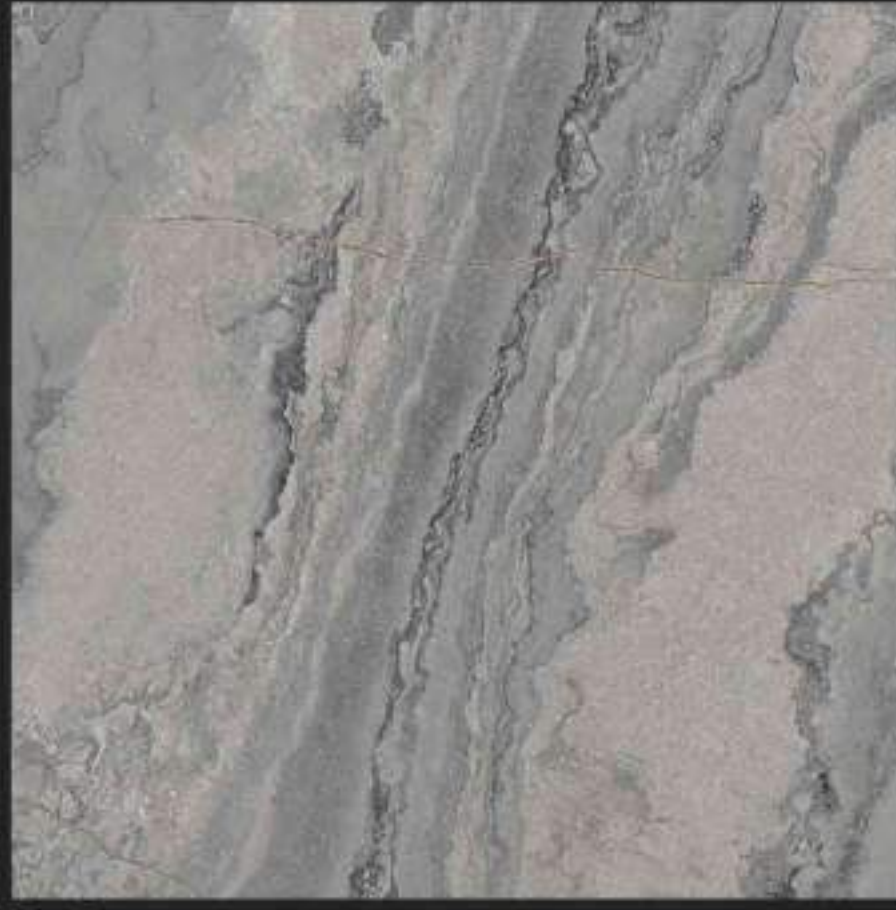

600 x
600 mm

CARVING
SURFACE

MATT
FINISH

WATER
PROOF

Carving
Surface

C-144

R-2

APPLICATION AREA

TILES
OF
INDIA

Airports

Hotels

Offices

Museums

Shops

Homes

Spa & Wellness

Restaurants