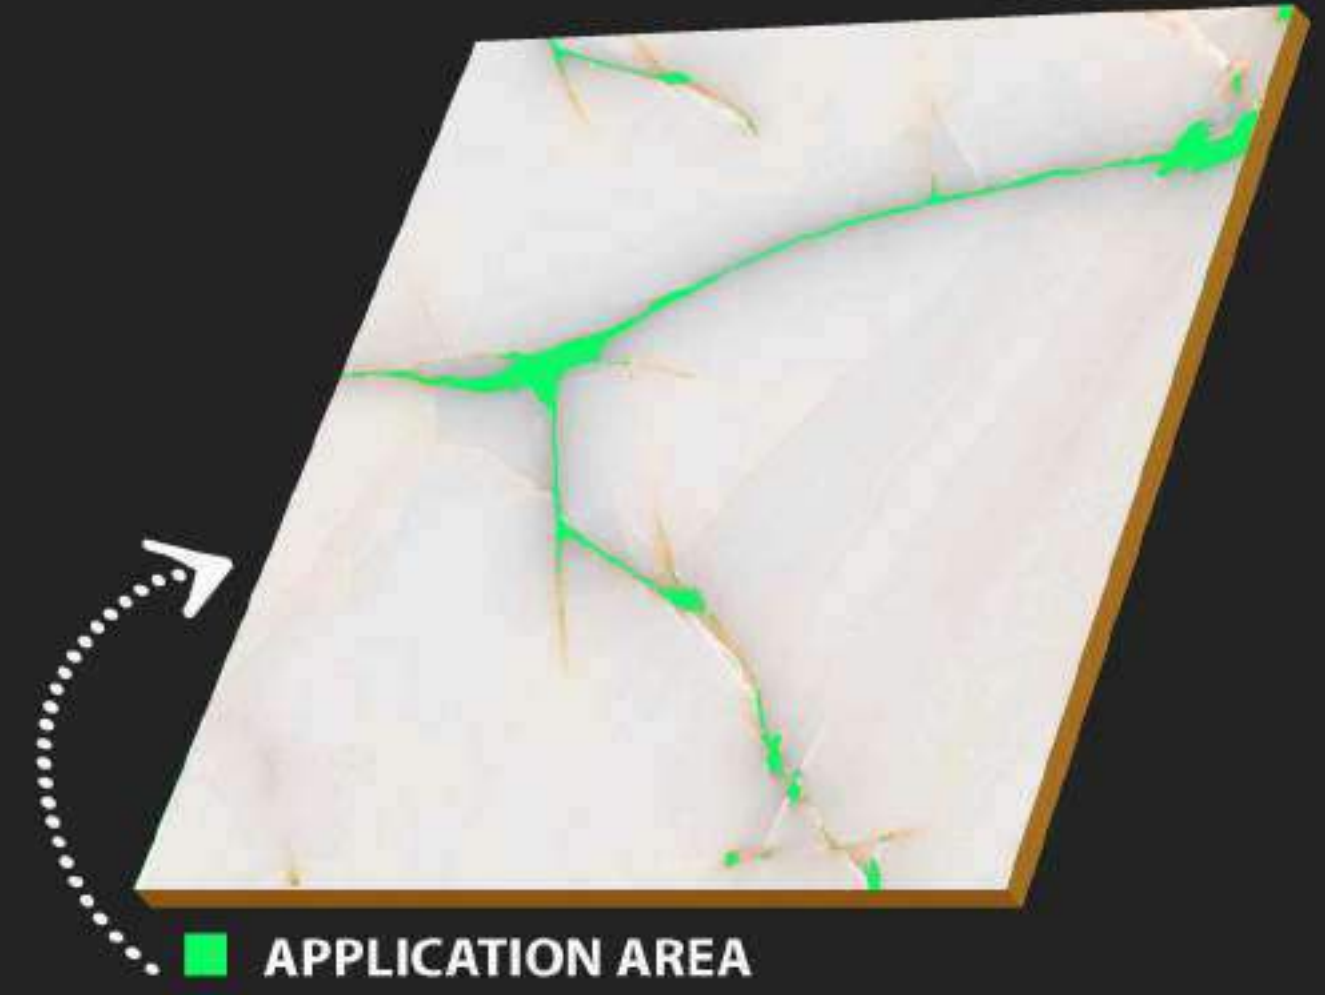

APPLICATION AREA

TILES
OF
INDIA

- Airports
- Hotels
- Offices
- Museums
- Shops
- Homes
- Spa & Wellness
- Restaurants