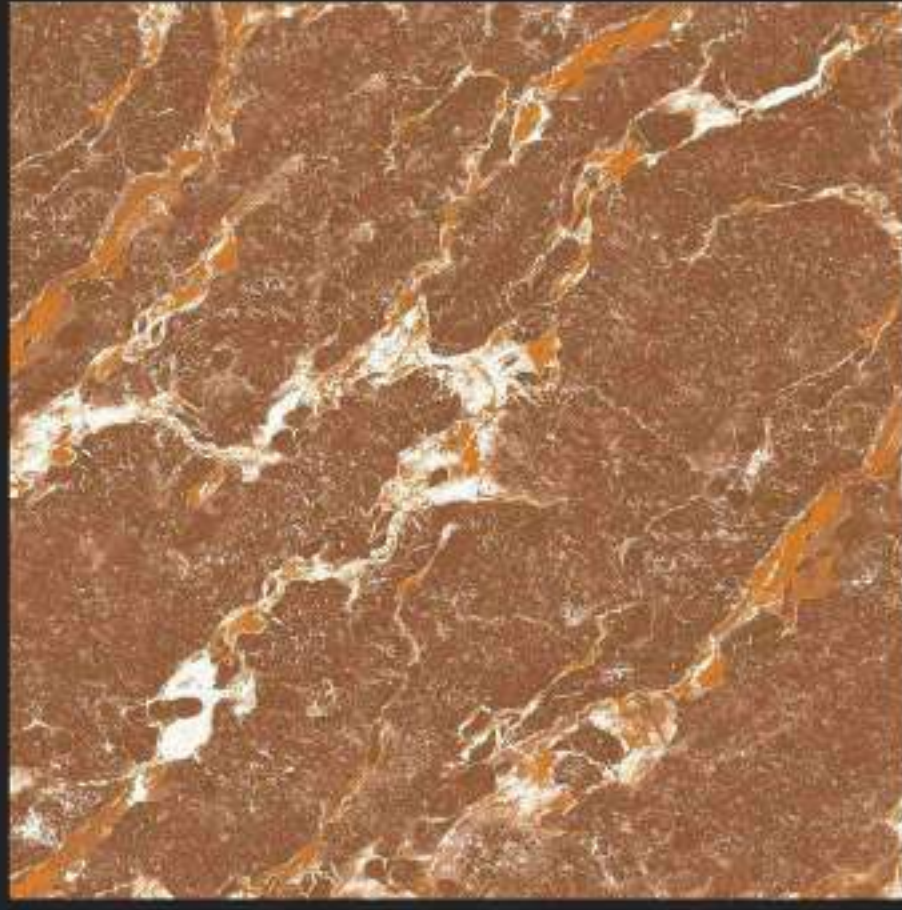

C-101

TILES
OF
INDIA

600 x
600 mm

CARVING
SURFACE

MATT
FINISH

WATER
PROOF

Carving
Surface

C-102