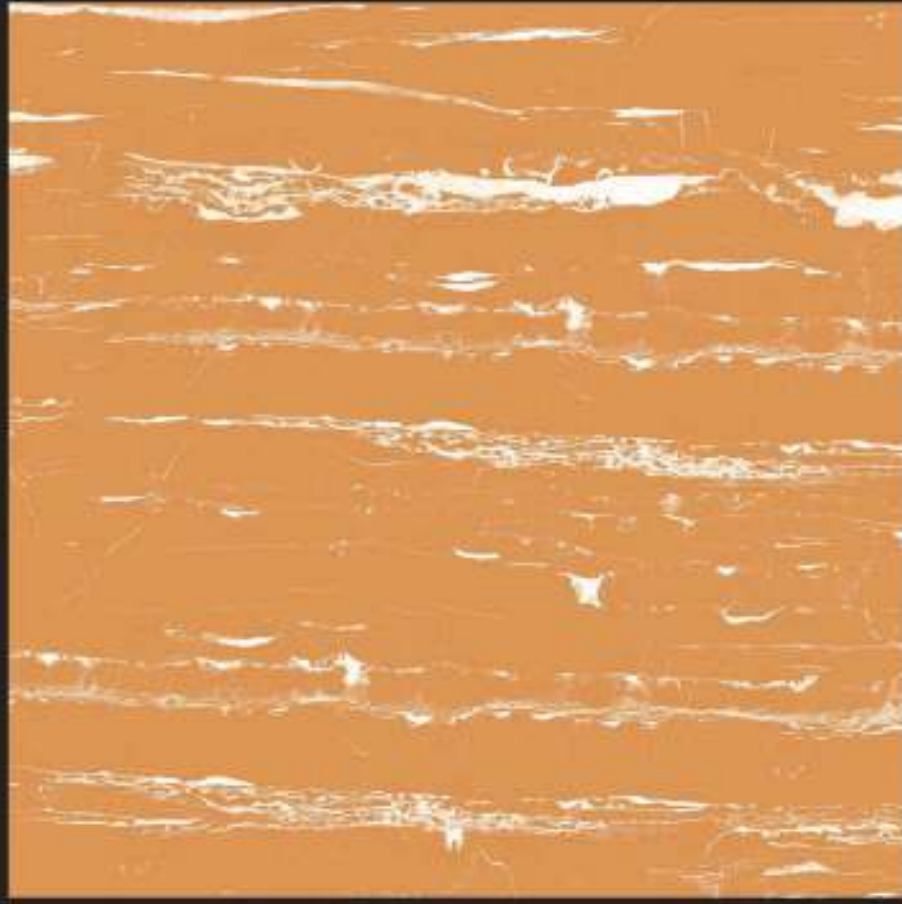

600 x
600 mm

CARVING
SURFACE

MATT
FINISH

WATER
PROOF

Carving
Surface

C-155

R-1

R-2

R-3

R-4

APPLICATION AREA

TILES
OF
INDIA

Airports

Hotels

Offices

Museums

Shops

Homes

Spa & Wellness

Restaurants