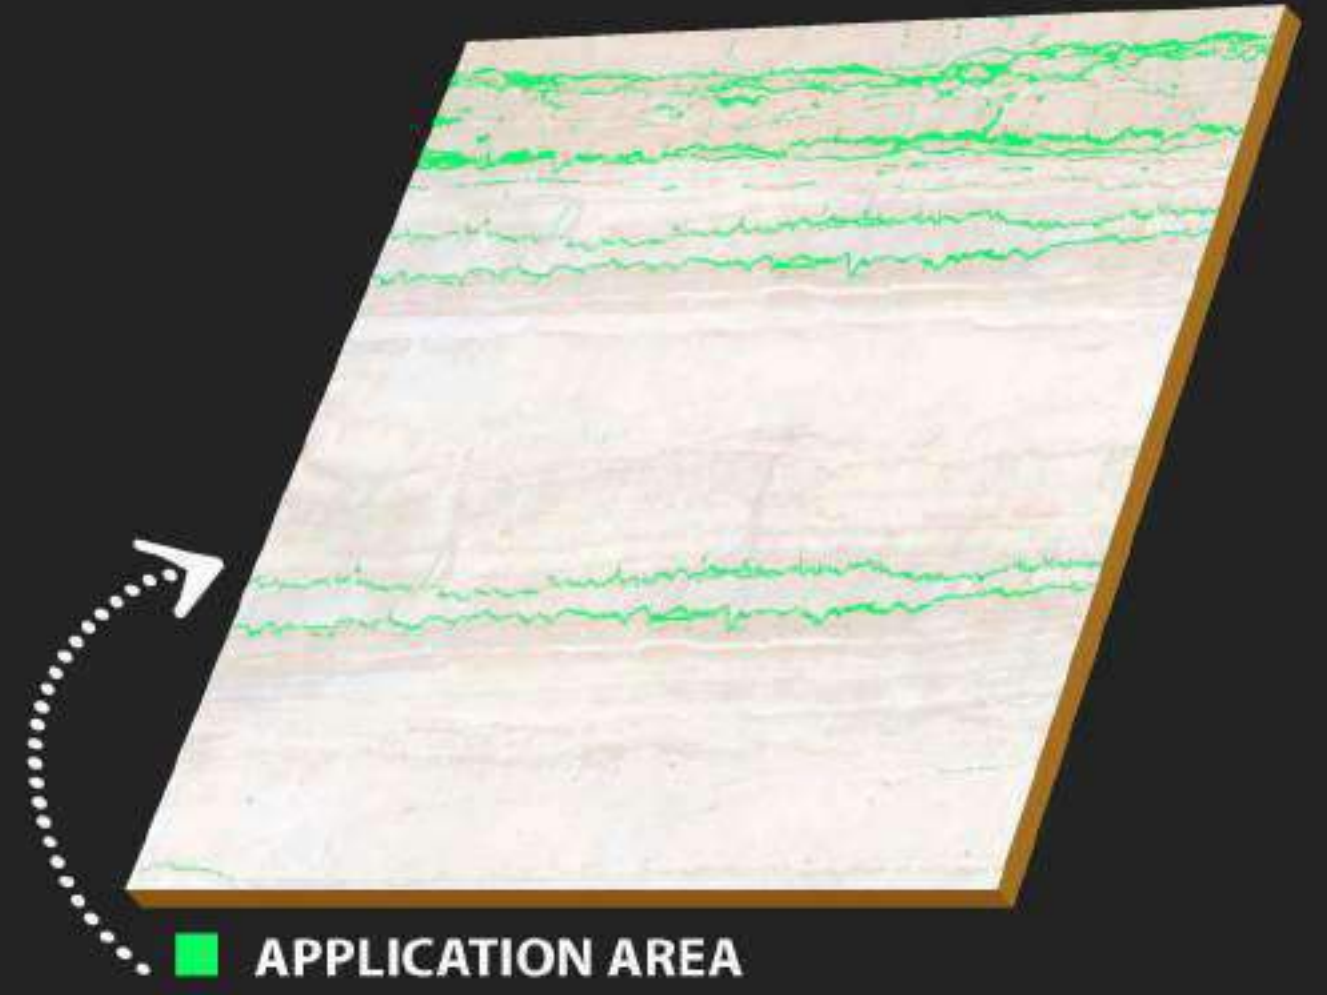

APPLICATION AREA

TILES
OF
INDIA

Airports

Hotels

Offices

Museums

Shops

Homes

Spa & Wellness

Restaurants