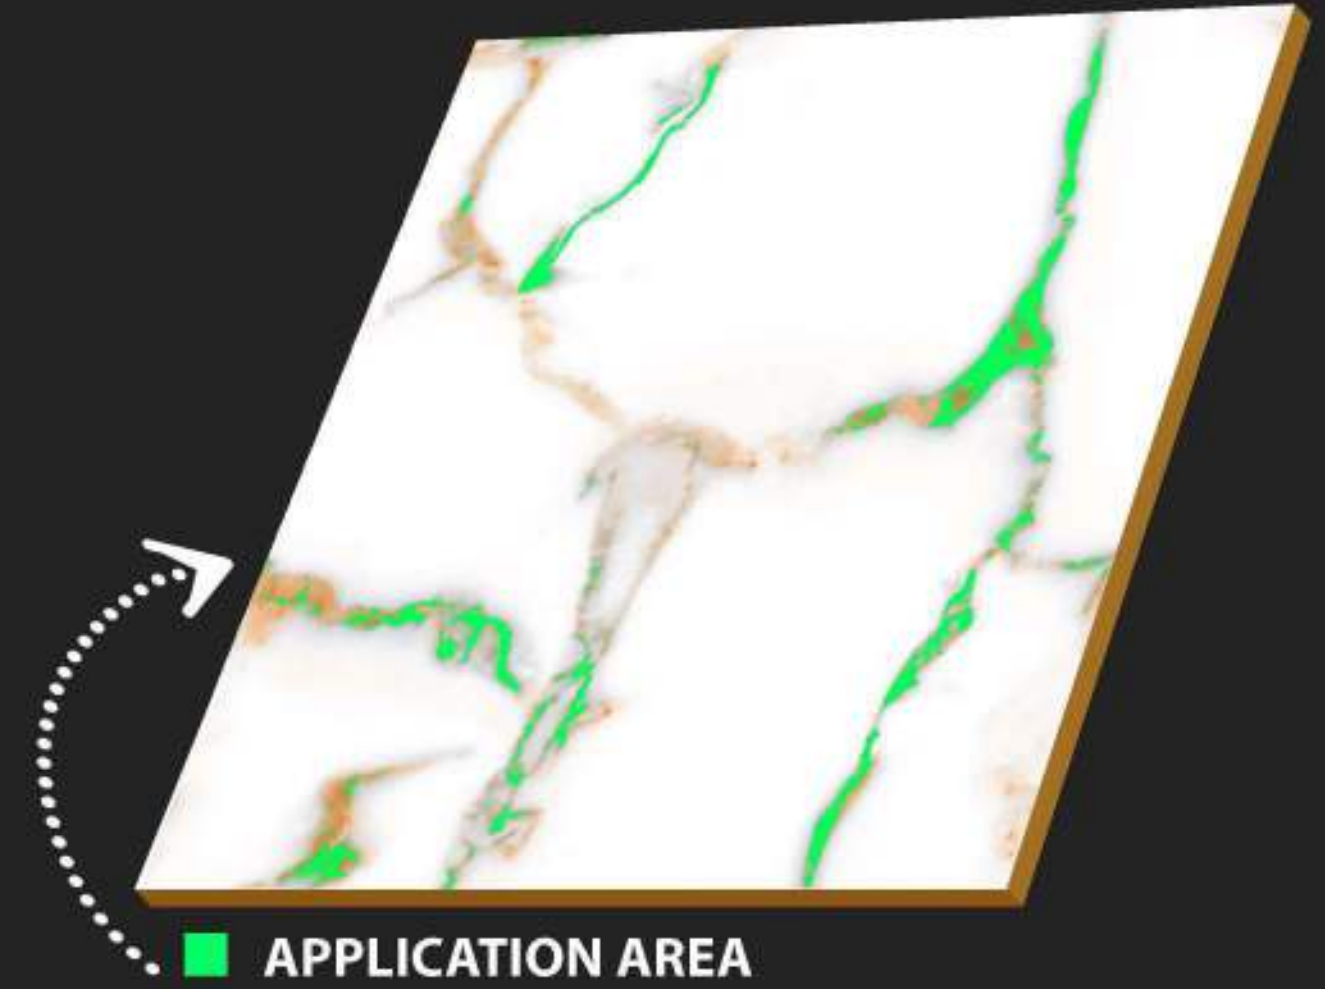

APPLICATION AREA

TILES
OF
INDIA

Airports

Hotels

Offices

Museums

Shops

Homes

Spa & Wellness

Restaurants