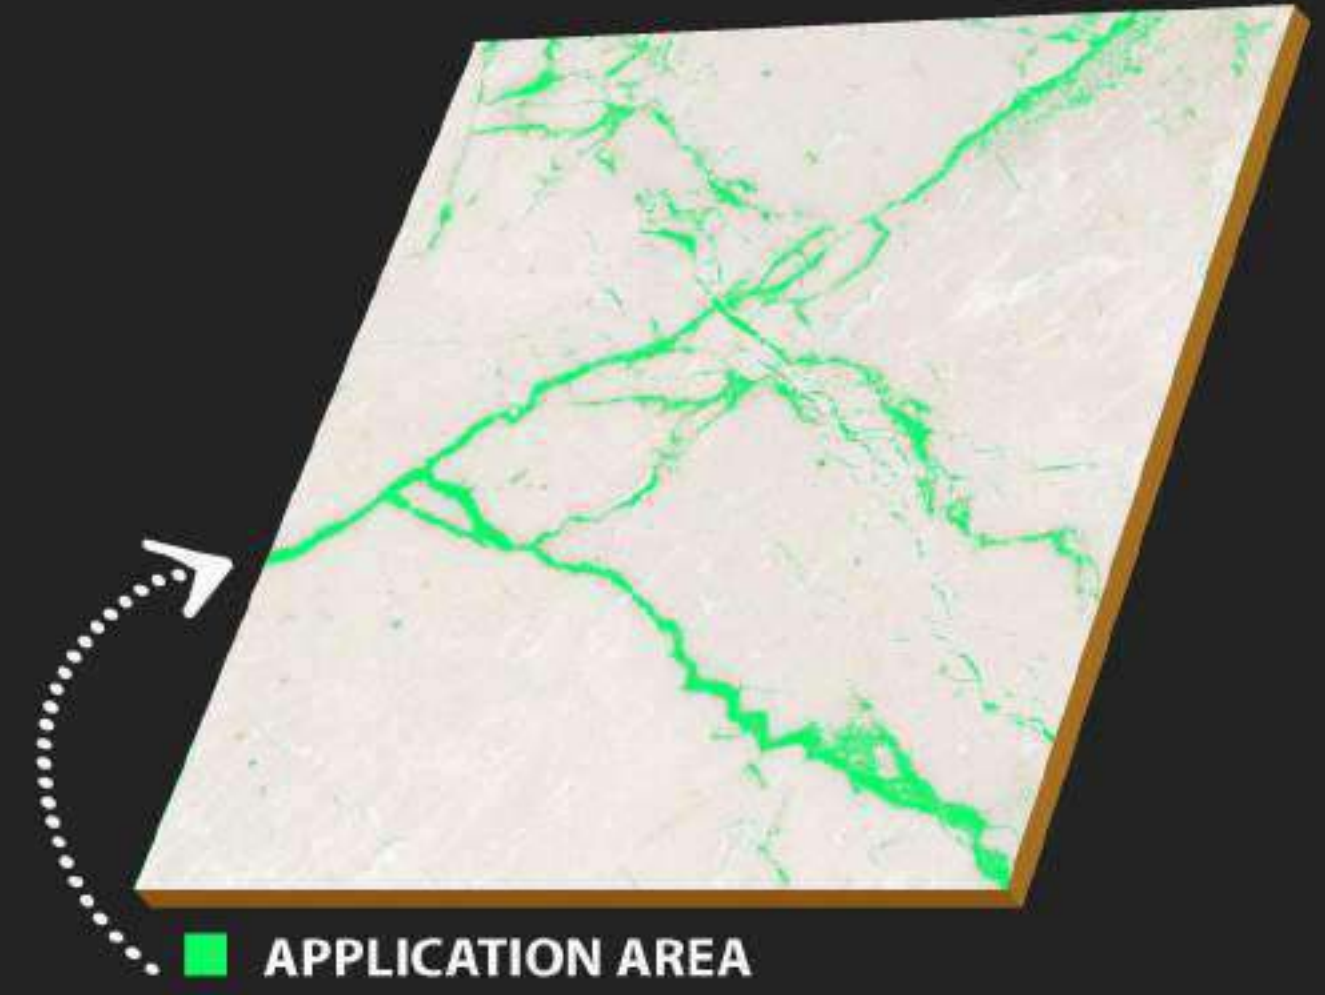

APPLICATION AREA

TILES
OF
INDIA

- Airports
- Hotels
- Offices
- Museums
- Shops
- Homes
- Spa & Wellness
- Restaurants