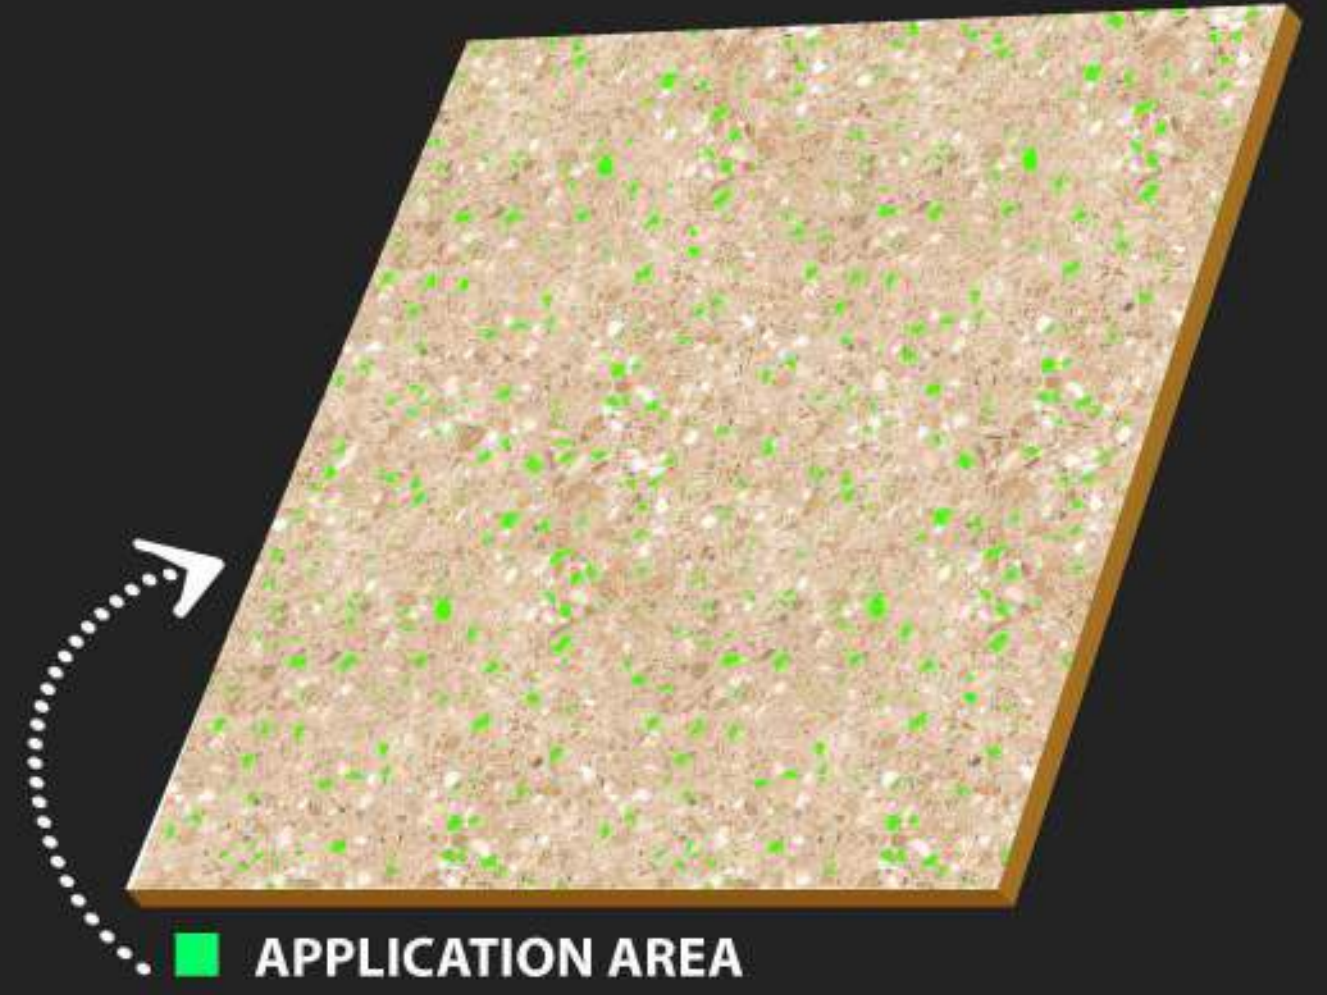

APPLICATION AREA

TILES
OF
INDIA

600 x
600 mm

CARVING
SURFACE

MATT
FINISH

WATER
PROOF

Carving
Surface

C-179