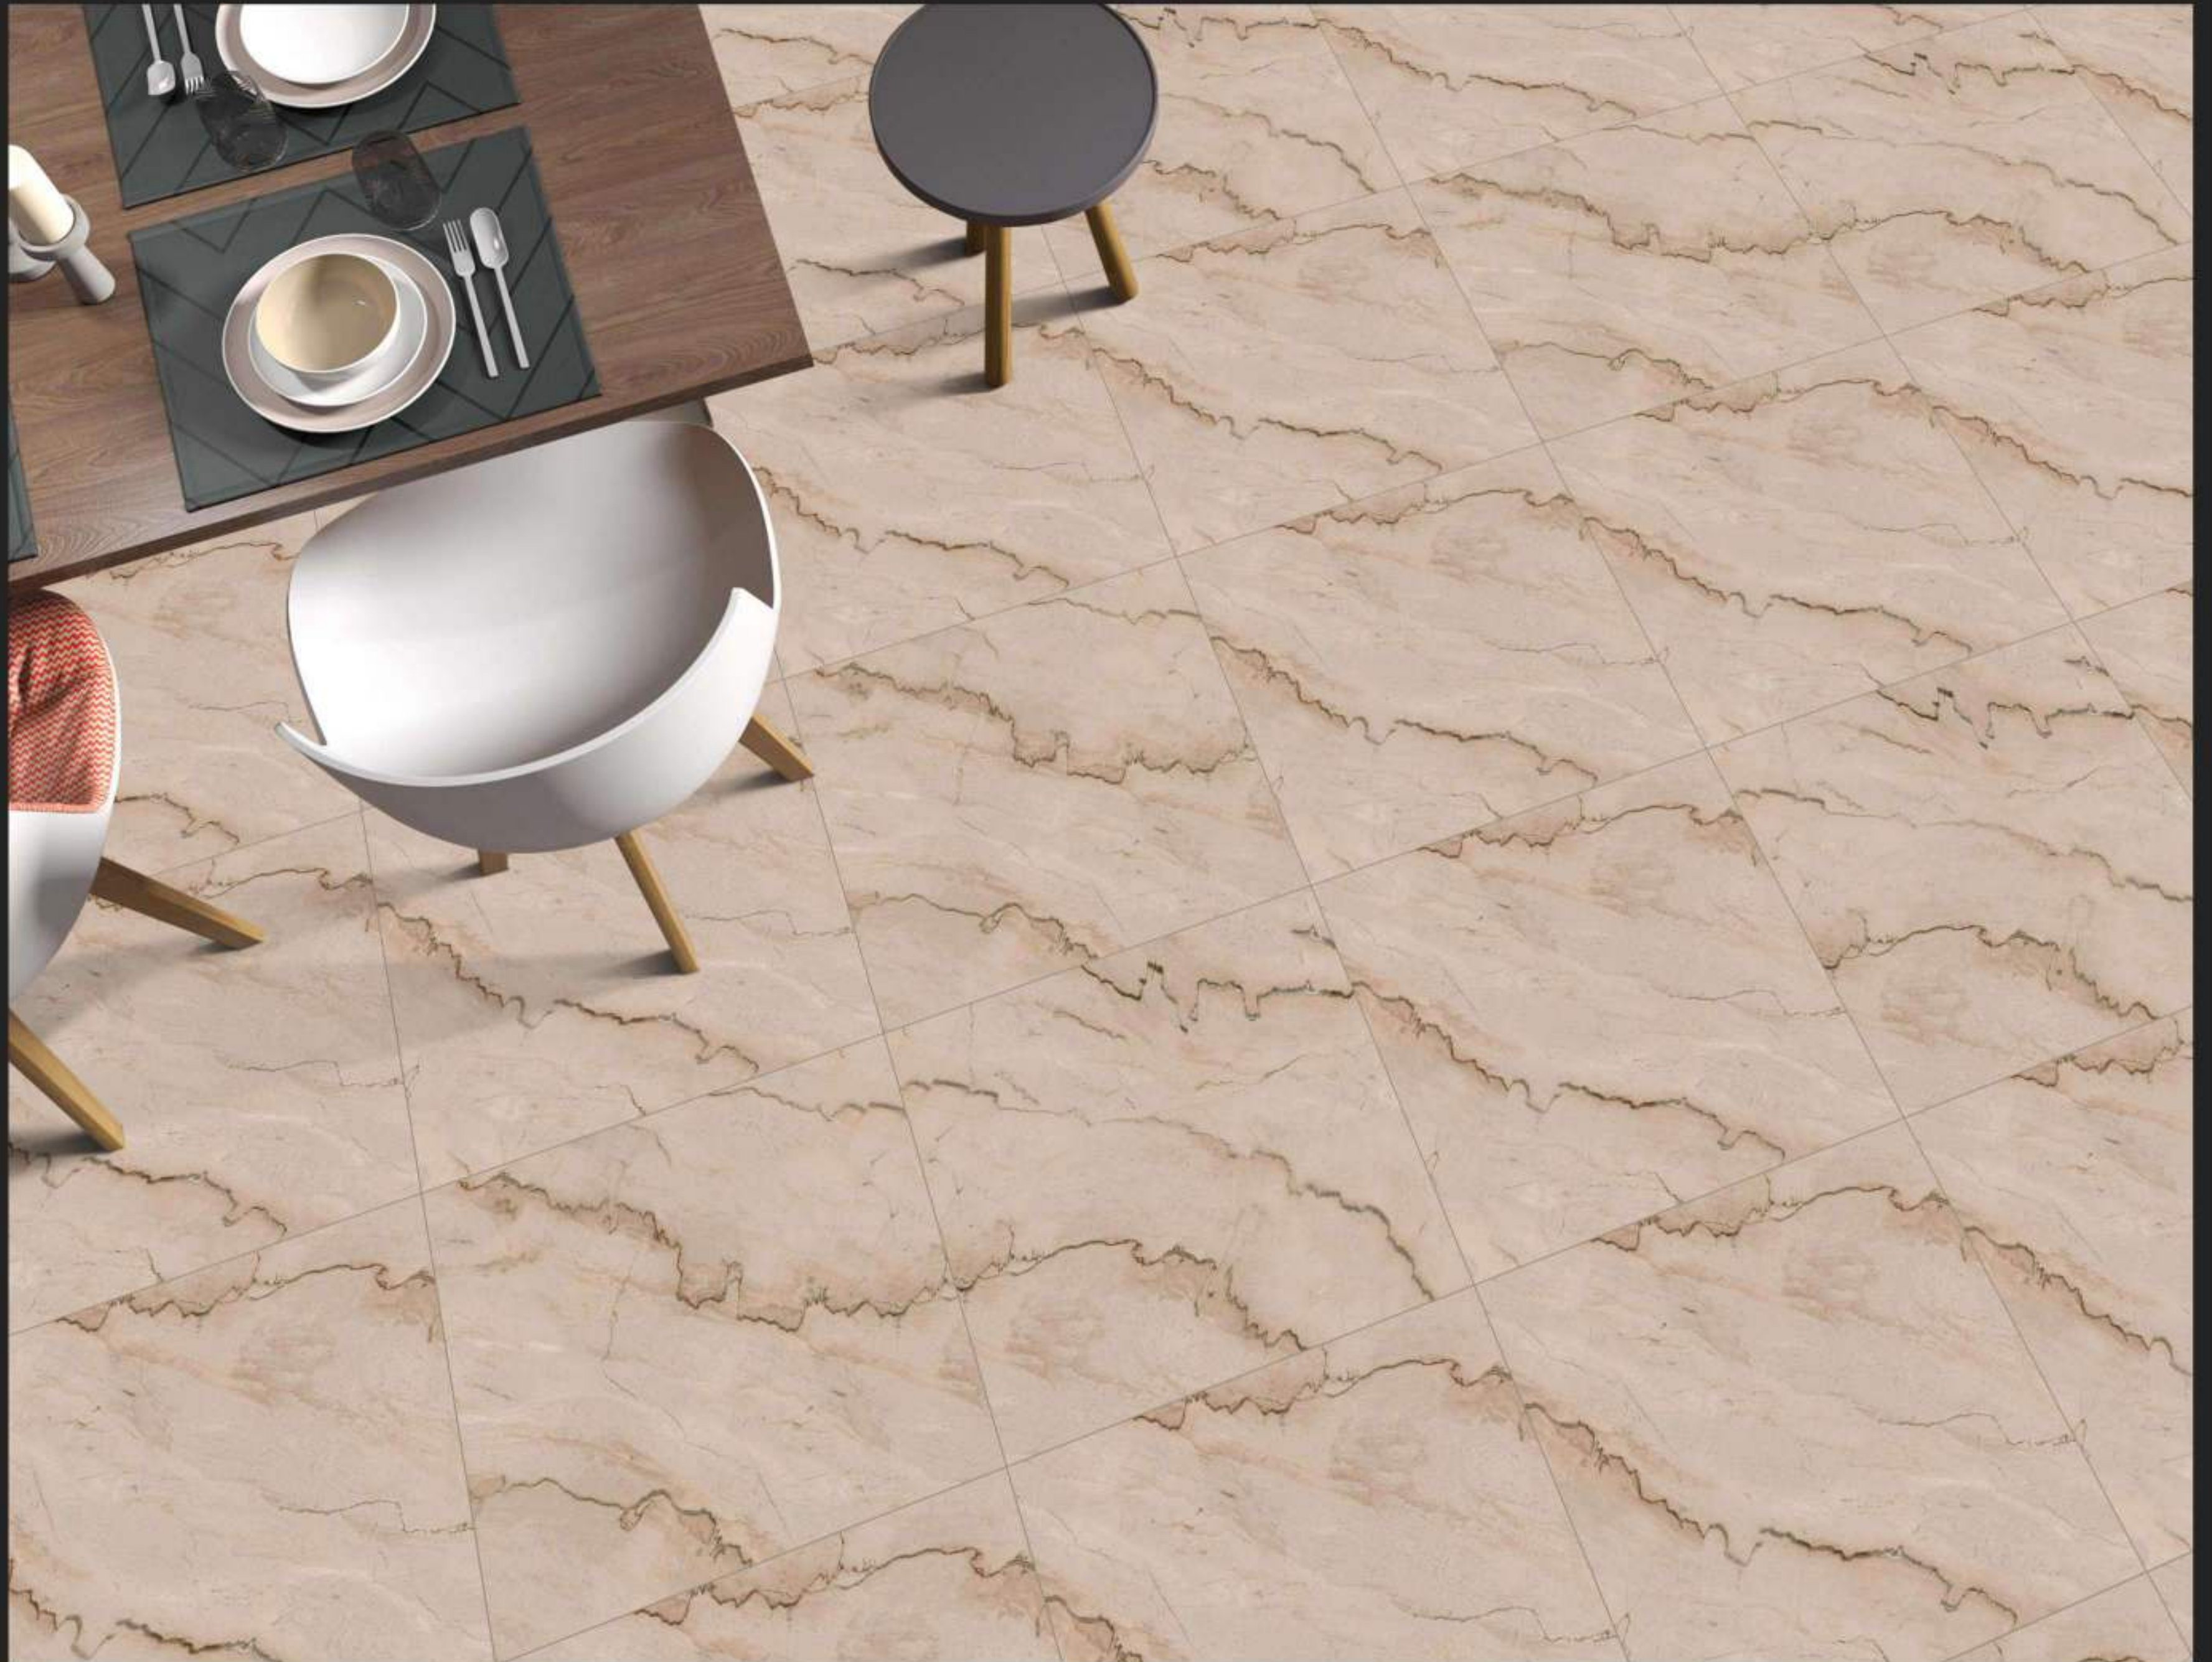

Shops

Homes

Spa & Wellness

Restaurants

600 x
600 mm

CARVING
SURFACE

MATT
FINISH

WATER
PROOF

- Airports
- Hotels
- Offices
- Museums
- Shops
- Homes
- Spa & Wellness
- Restaurants

600 x
600 mm

CARVING
SURFACE

MATT
FINISH

WATER
PROOF

Carving
Surface

C-174

R-1