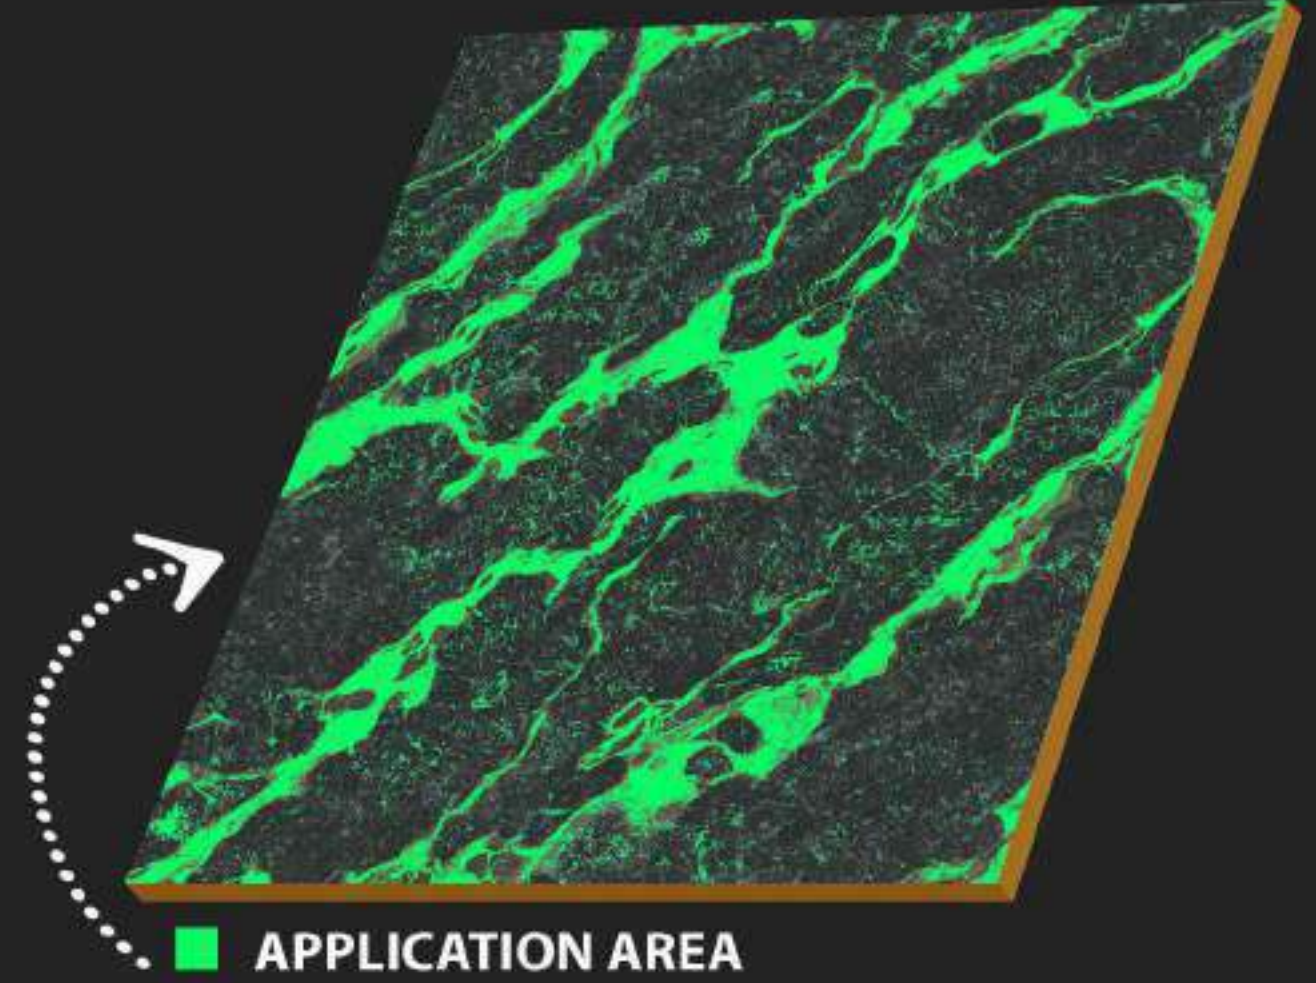

Spa & Wellness

Restaurants

600 x
600 mm

CARVING
SURFACE

MATT
FINISH

WATER
PROOF

Carving
Surface

C-103