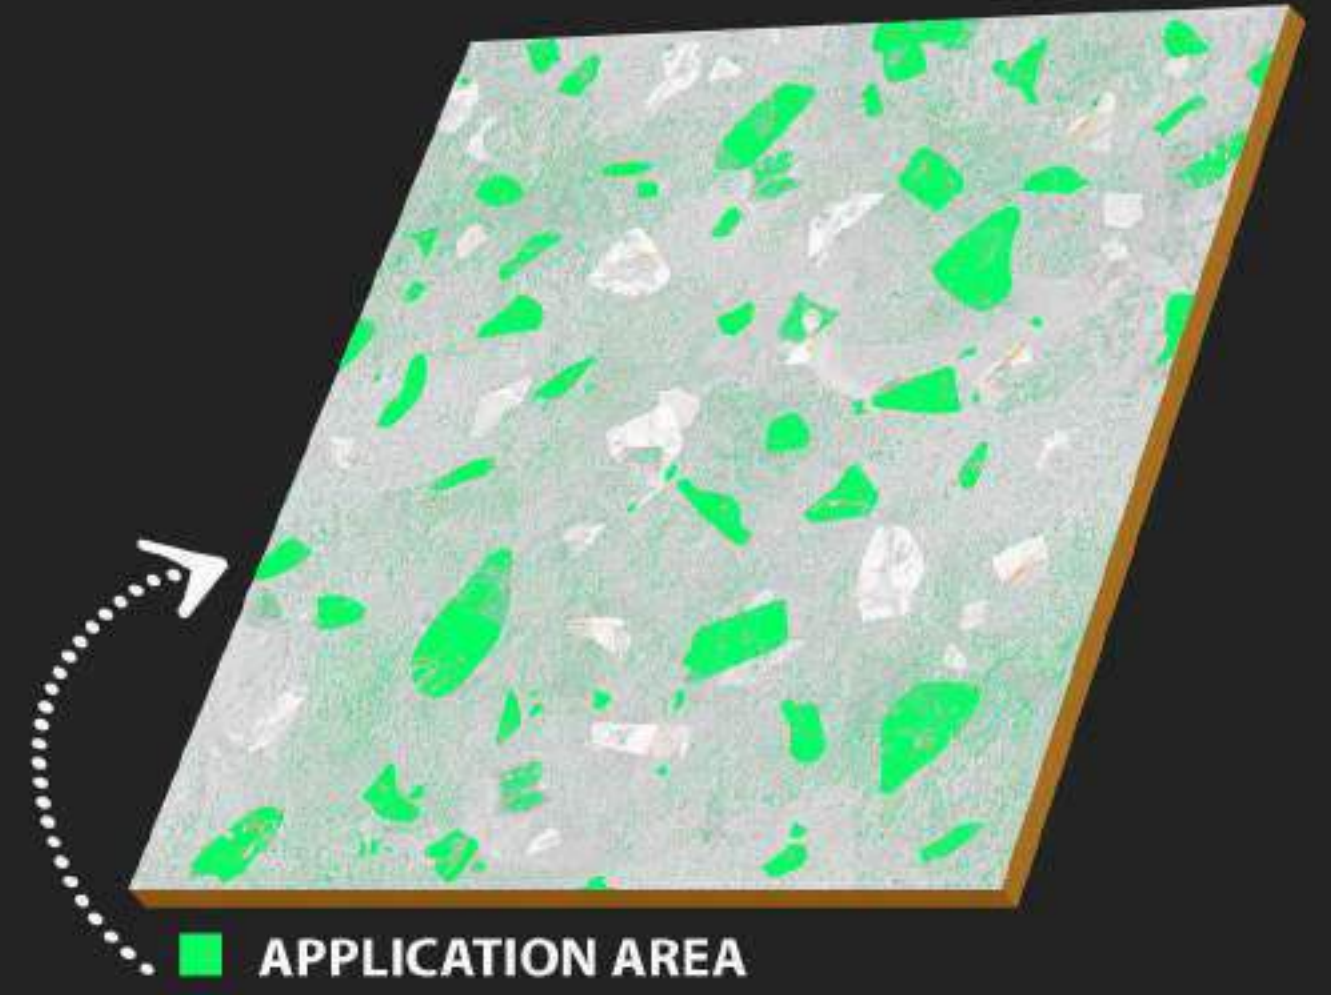

600 x
600 mm

CARVING
SURFACE

MATT
FINISH

WATER
PROOF

Carving
Surface

C-117

TILES
OF
INDIA

Airports