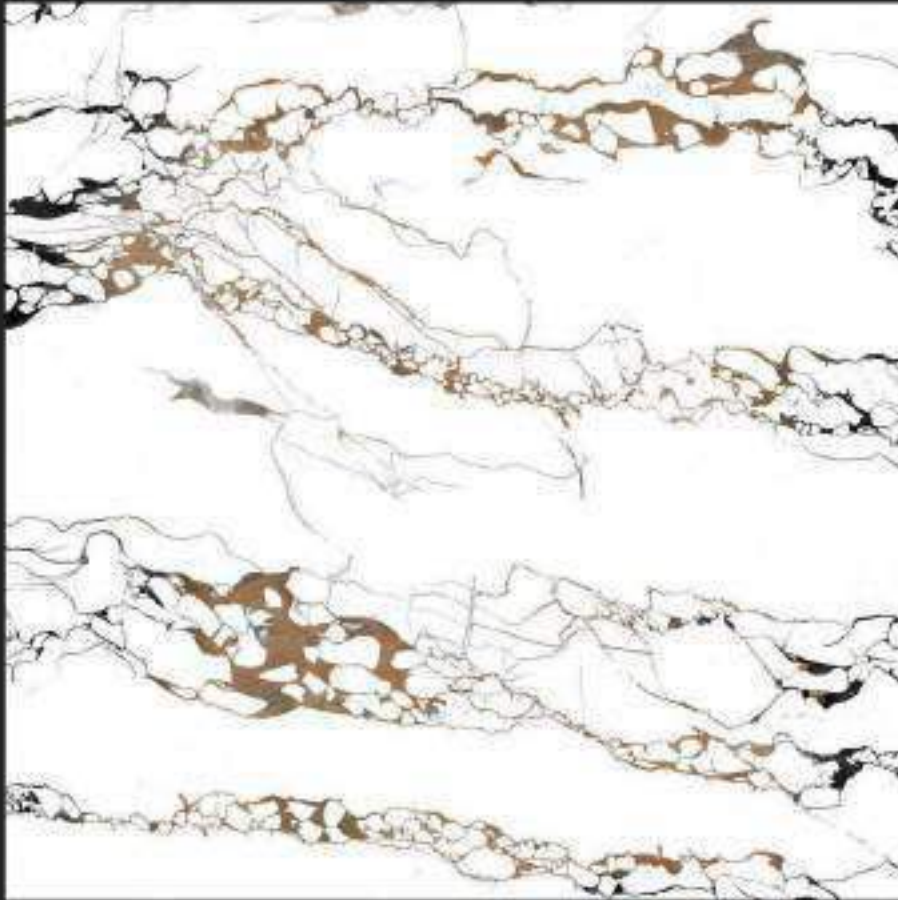

600 x
600 mm

CARVING
SURFACE

MATT
FINISH

WATER
PROOF

Carving
Surface

C-126

R-3

APPLICATION AREA

TILES
OF
INDIA

- Airports
- Hotels
- Offices
- Museums
- Shops
- Homes
- Spa & Wellness
- Restaurants