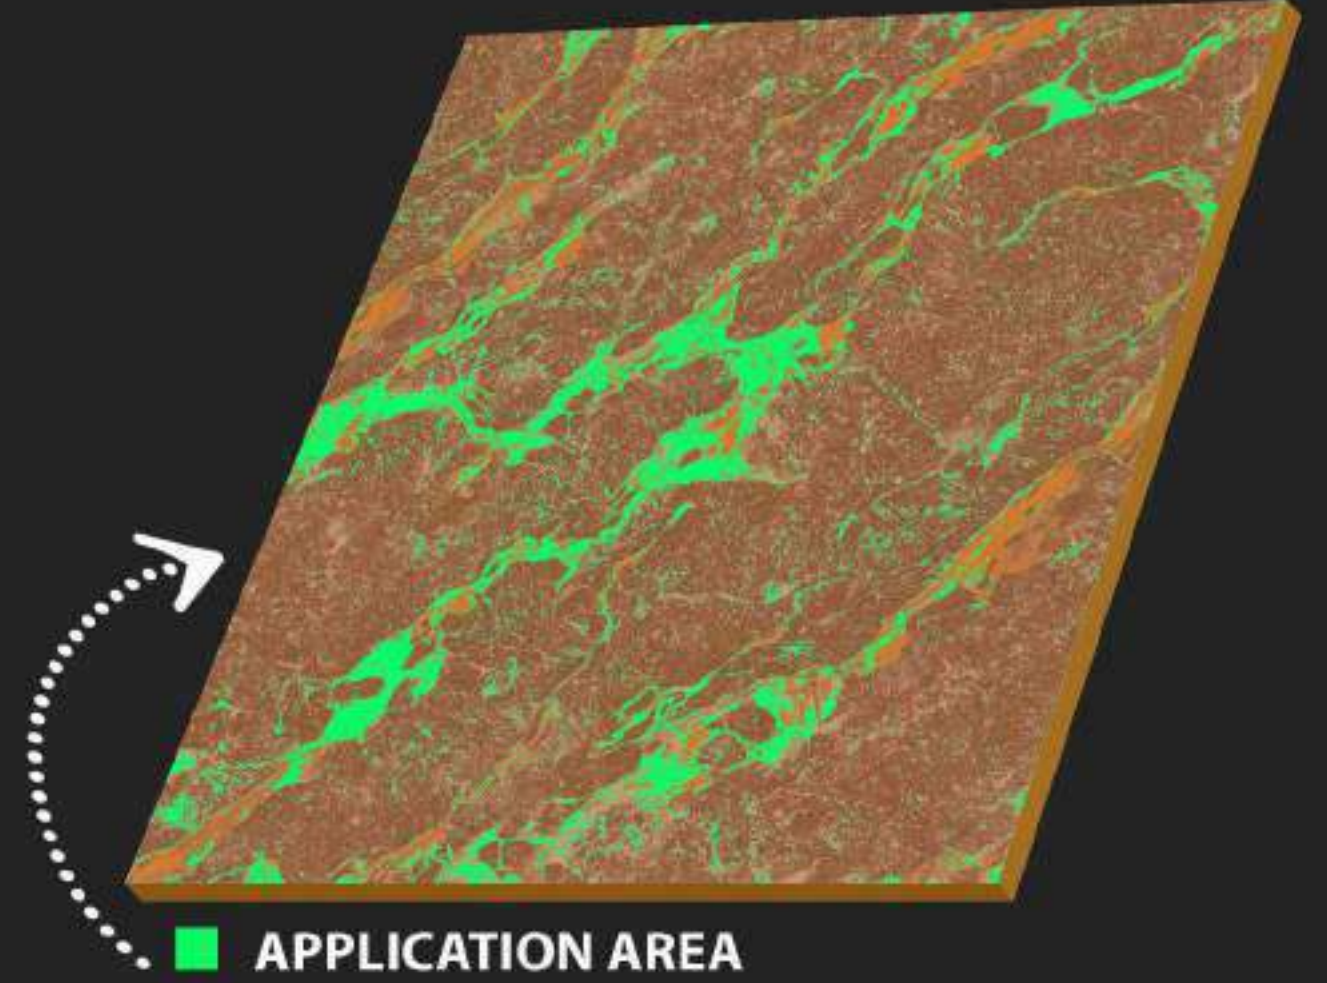

C-101

TILES
OF
INDIA

600 x
600 mm

CARVING
SURFACE

MATT
FINISH

WATER
PROOF

Carving
Surface

C-102