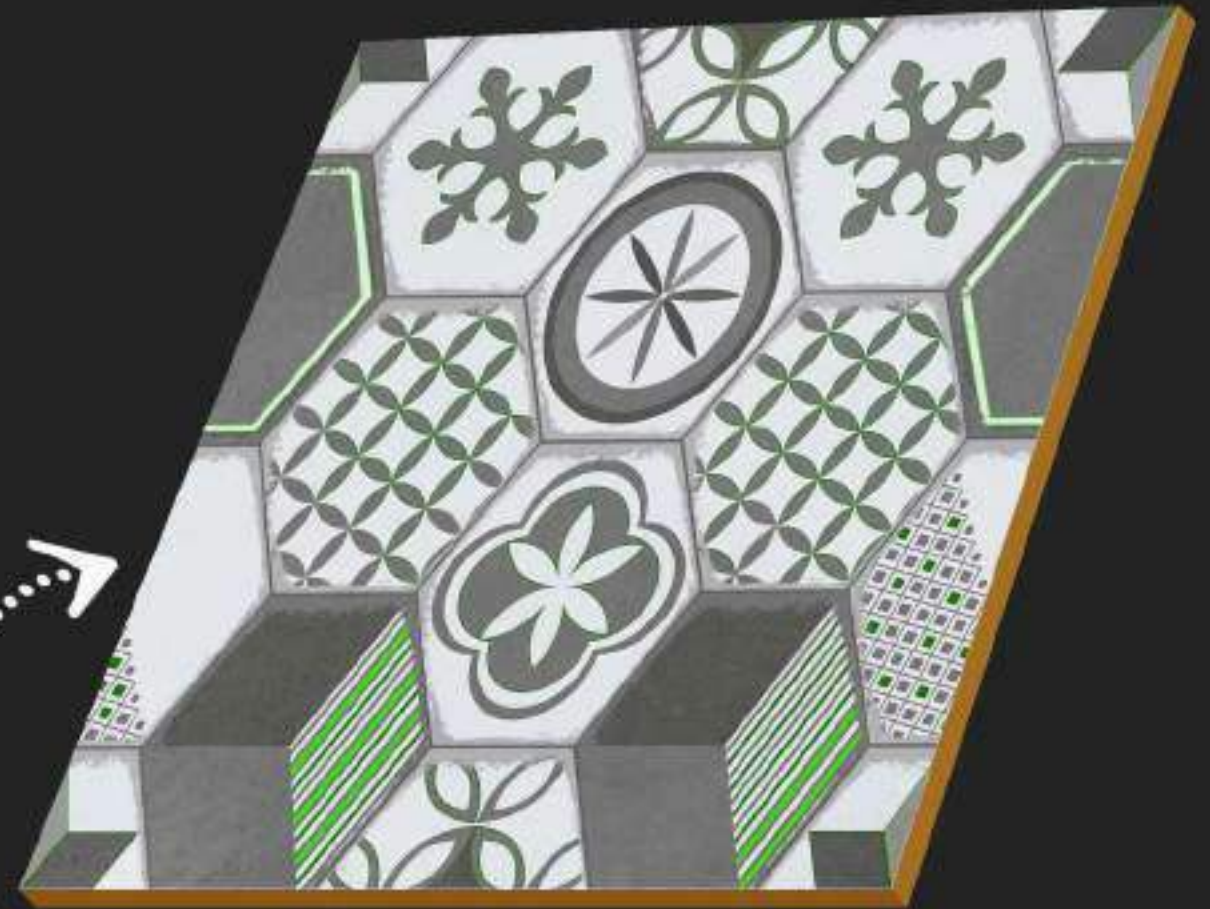

600 x
600 mm

CARVING
SURFACE

MATT
FINISH

WATER
PROOF

Carving
Surface

C-148

APPLICATION AREA

TILES
OF
INDIA

- Airports
- Hotels
- Offices
- Museums
- Shops
- Homes
- Spa & Wellness
- Restaurants