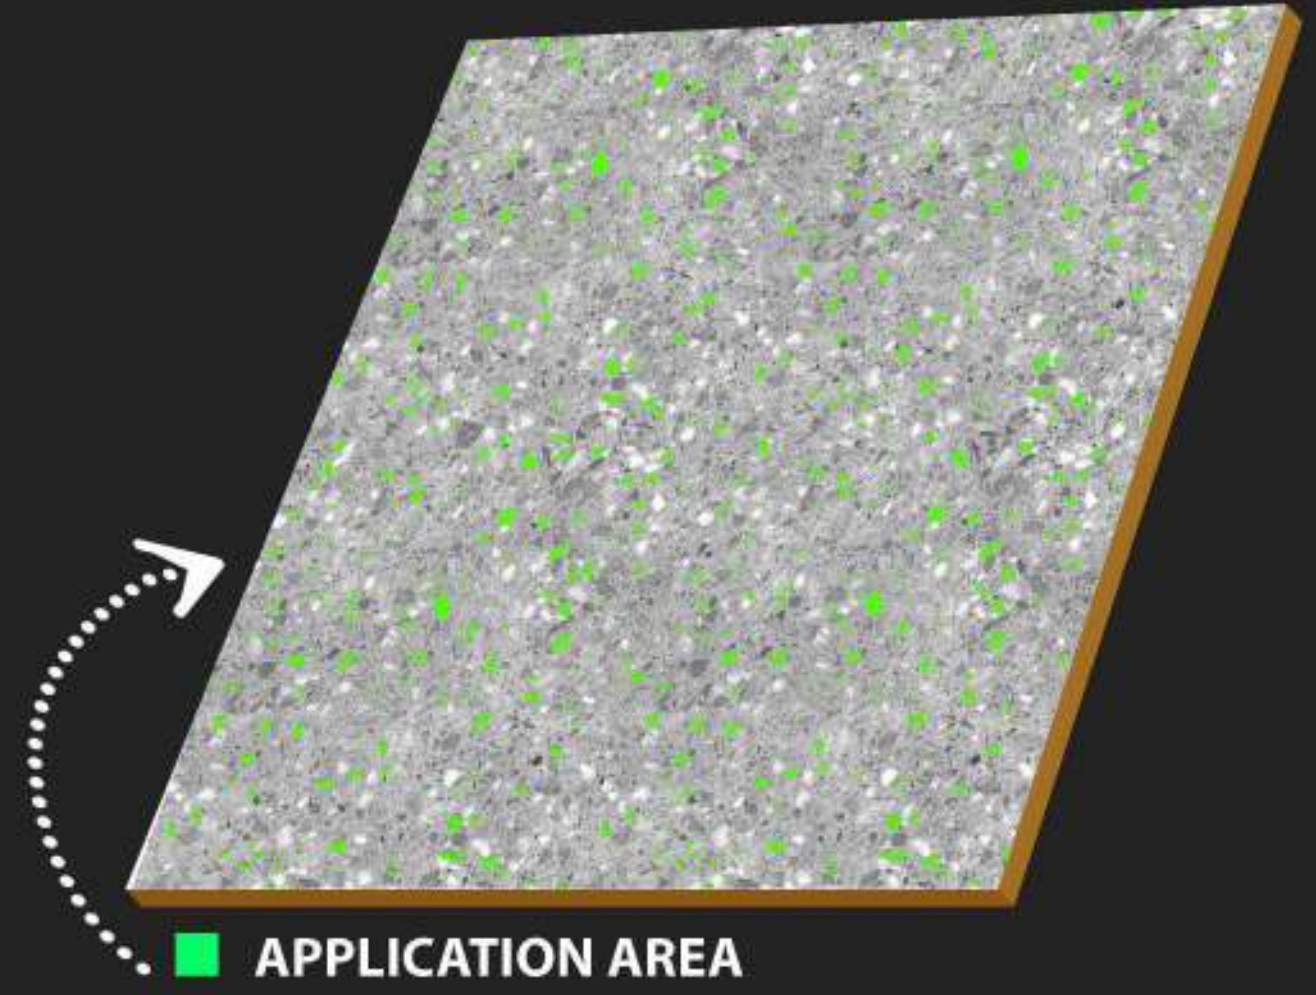

Spa & Wellness

Restaurants

600 x
600 mm

CARVING
SURFACE

MATT
FINISH

WATER
PROOF

Carving
Surface

C-180