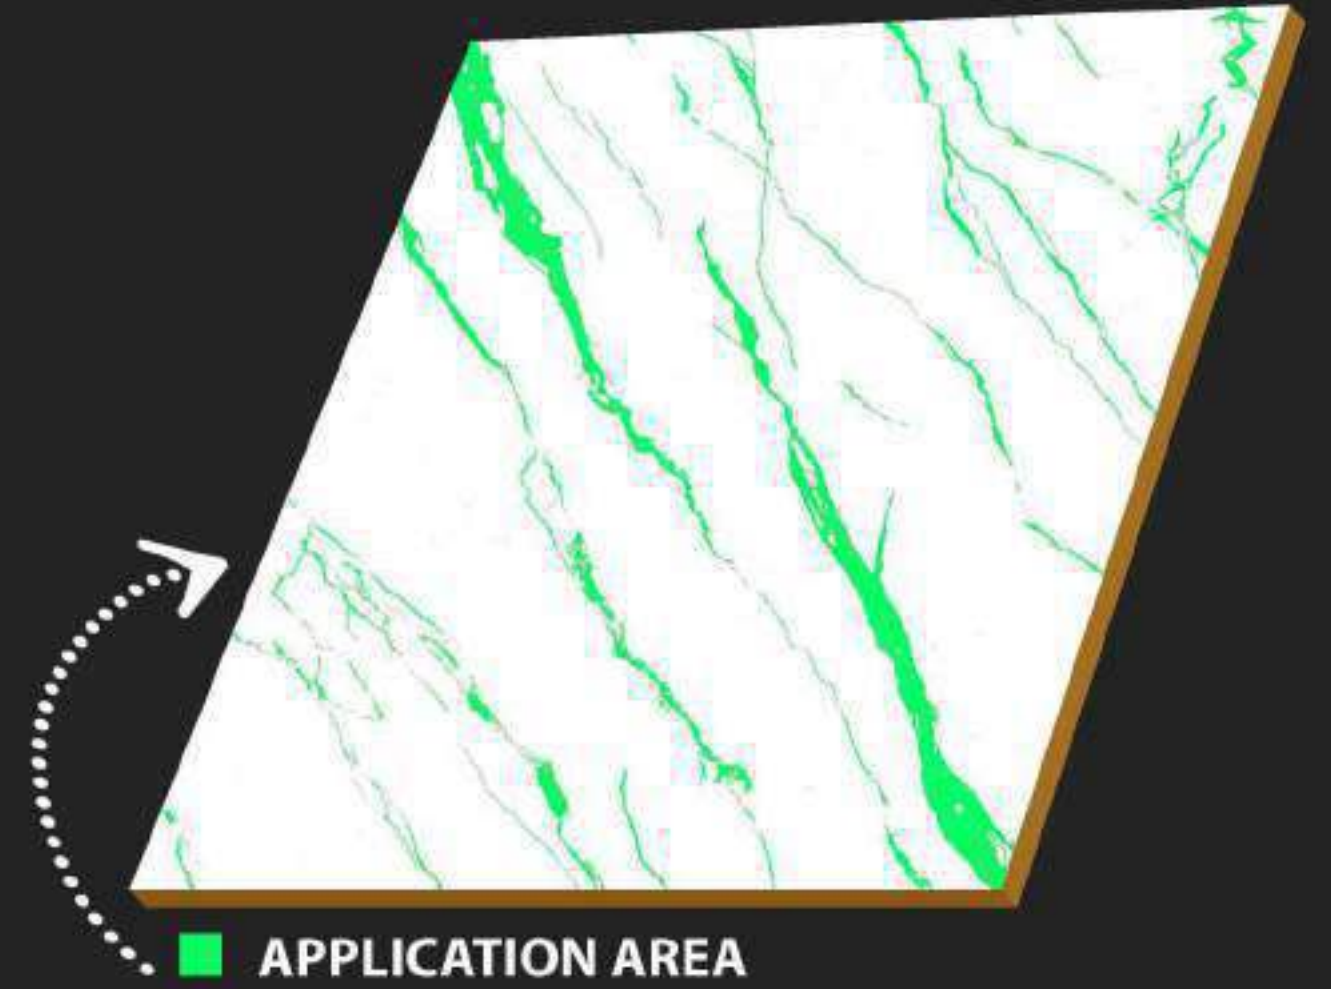

600 x
600 mm

CARVING
SURFACE

MATT
FINISH

WATER
PROOF

Carving
Surface

C-111

APPLICATION AREA

TILES
OF
INDIA

Airports

Hotels

Offices

Museums

Shops

Homes

Spa & Wellness

Restaurants