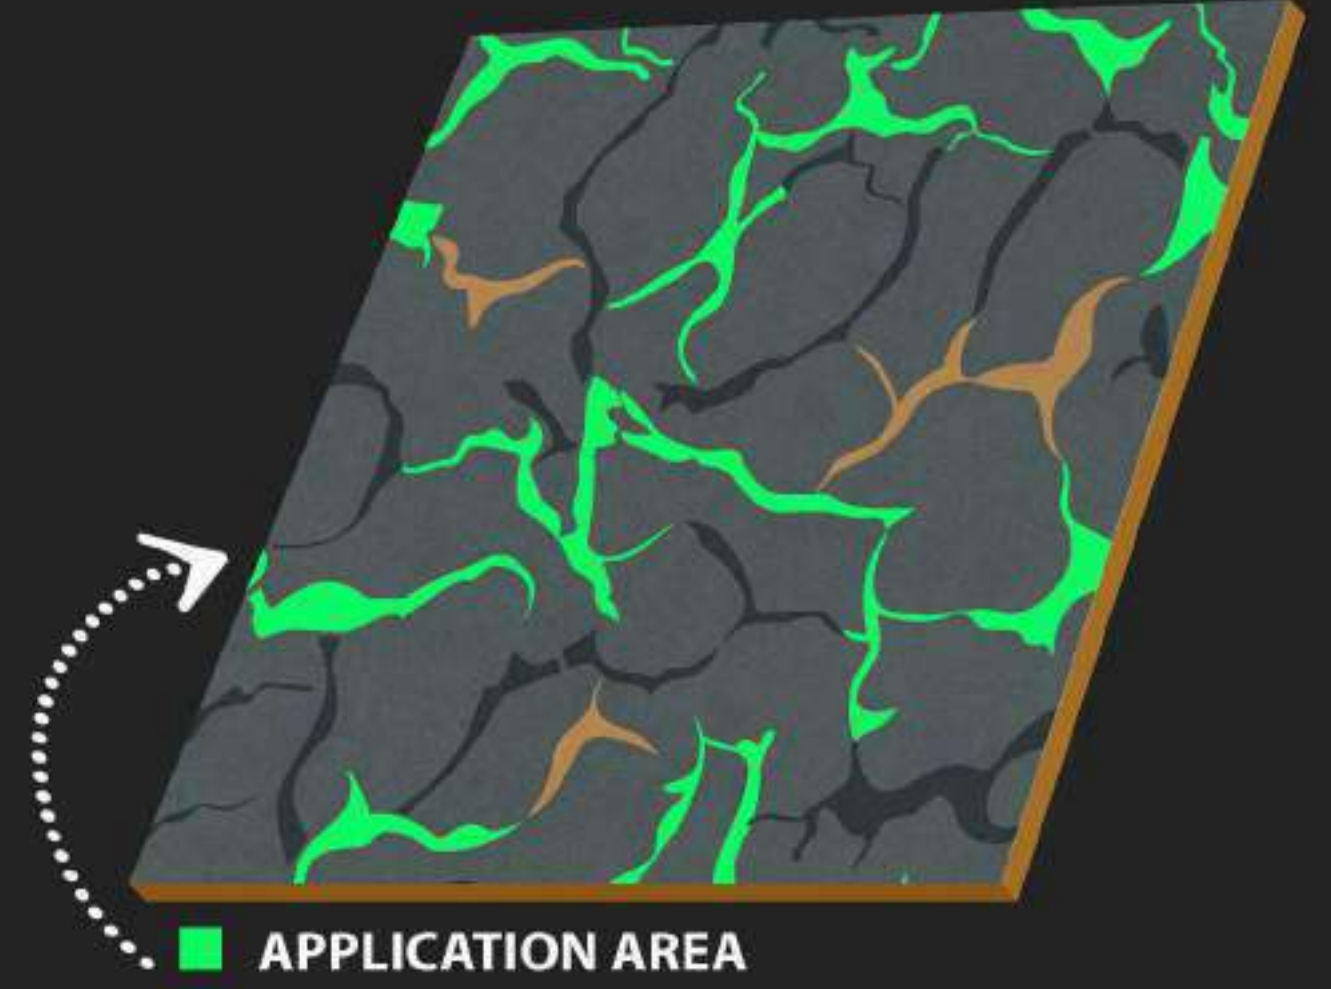

Restaurants

600 x
600 mm

CARVING
SURFACE

MATT
FINISH

WATER
PROOF

Carving
Surface

C-116

TILES
OF
INDIA