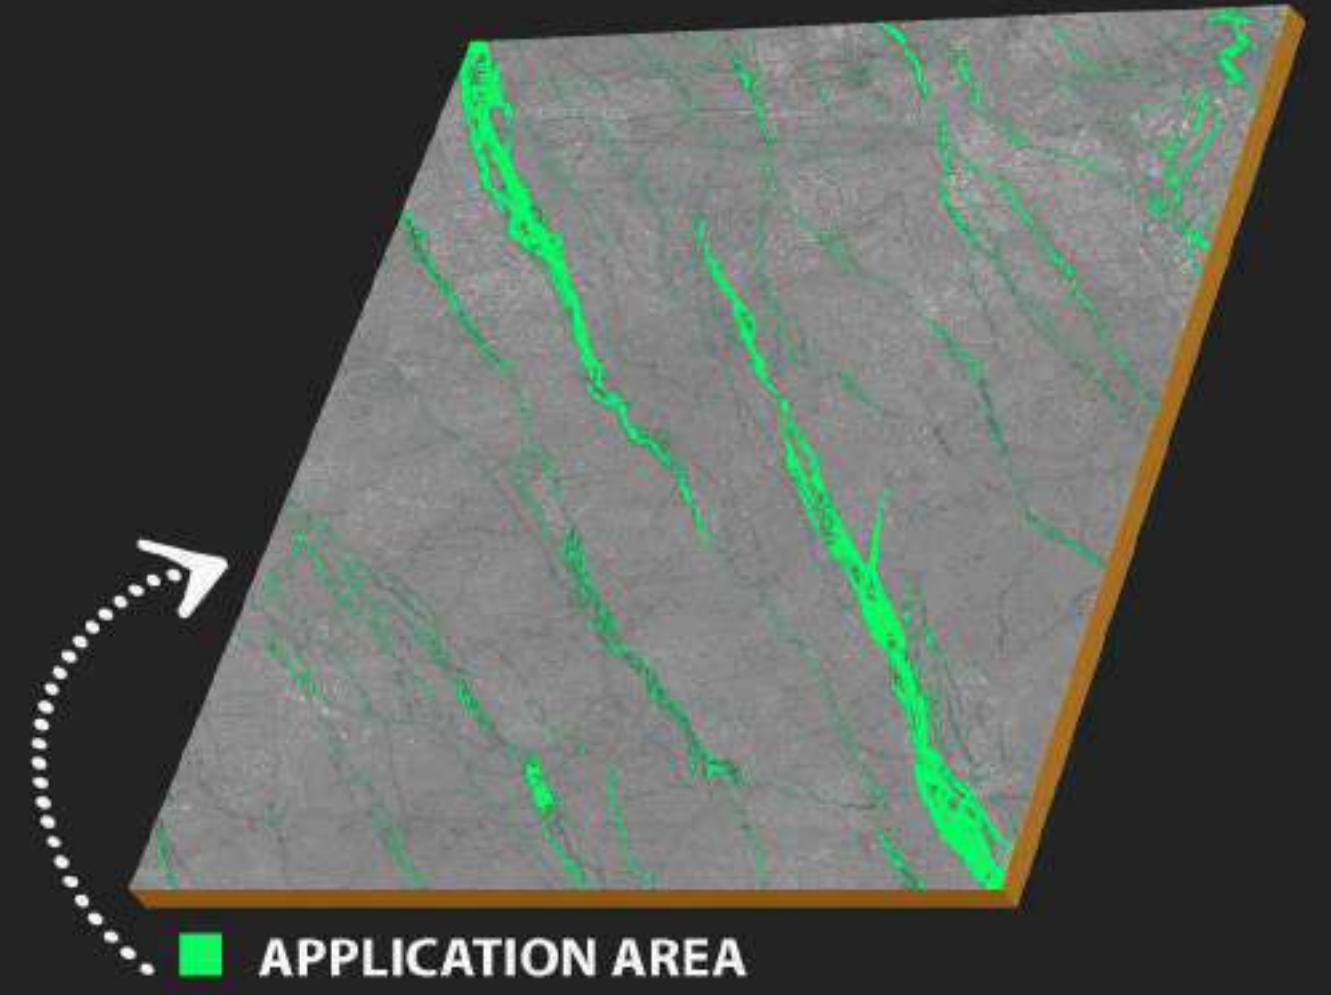

Restaurants

600 x
600 mm

CARVING
SURFACE

MATT
FINISH

WATER
PROOF

Carving
Surface

C-107

APPLICATION AREA