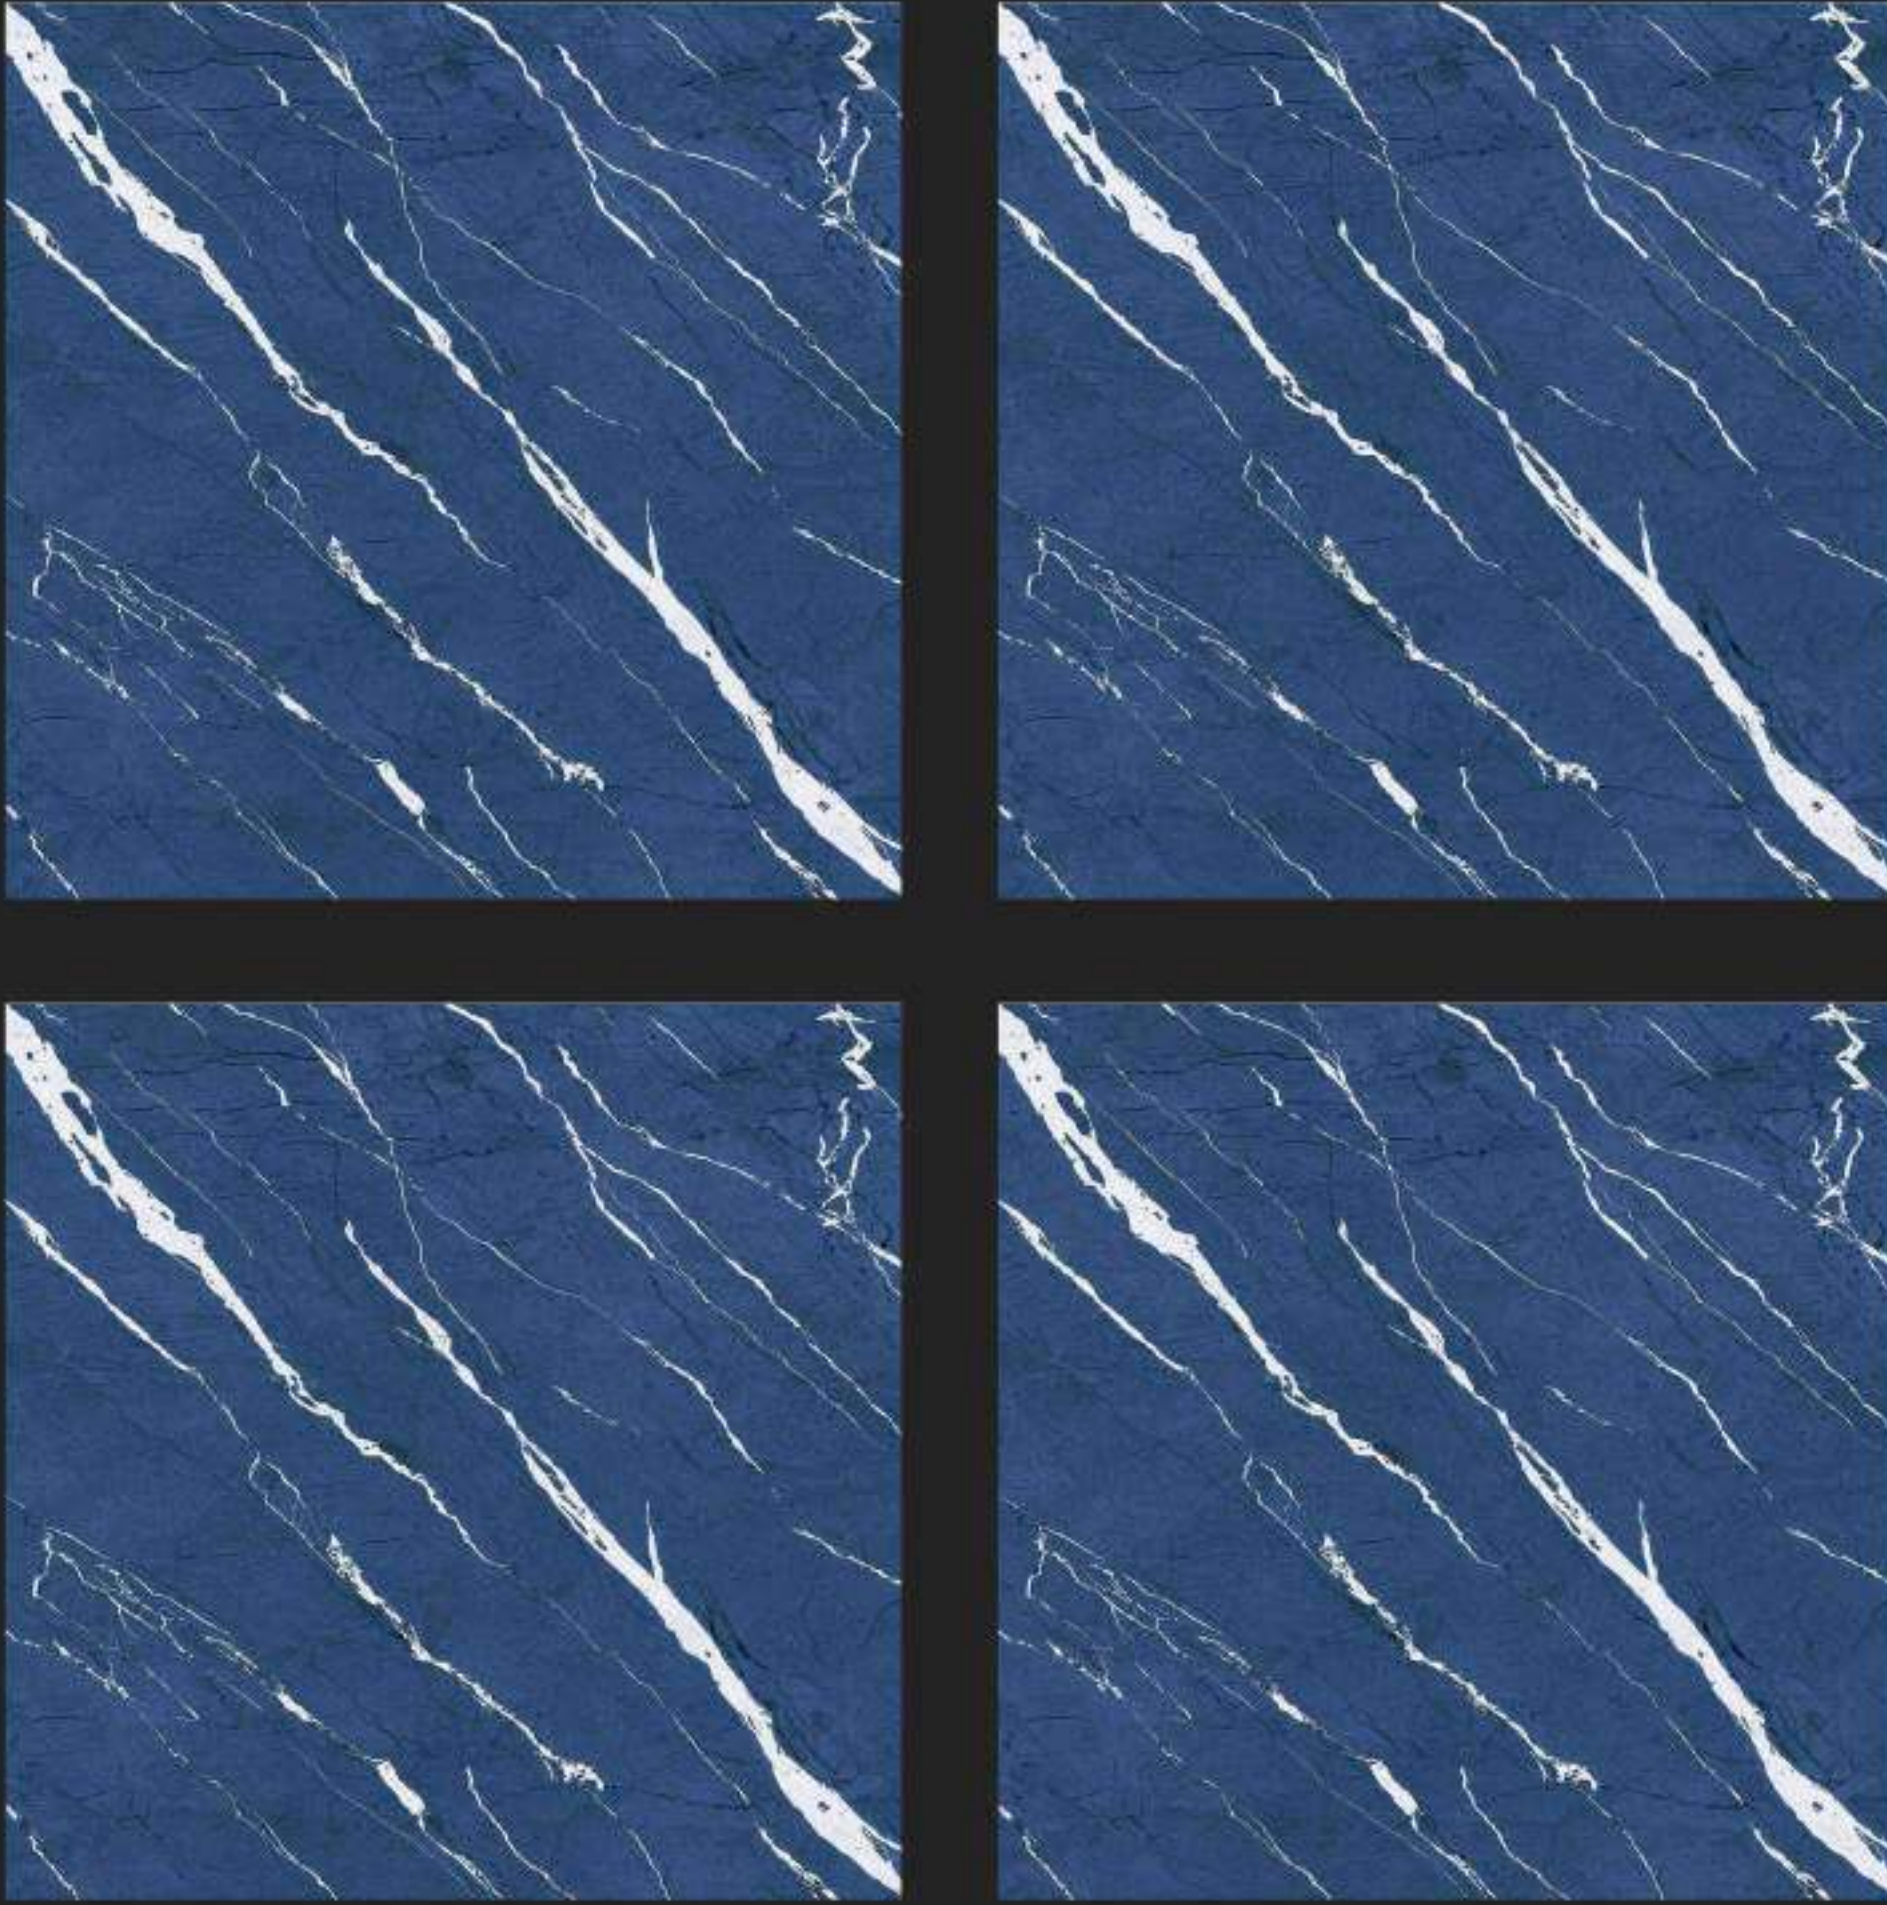

TILES
OF
INDIA

- Airports
- Hotels
- Offices
- Museums
- Shops
- Homes
- Spa & Wellness
- Restaurants

600 x
600 mm

CARVING
SURFACE

MATT
FINISH

WATER
PROOF

Carving
Surface

C-109