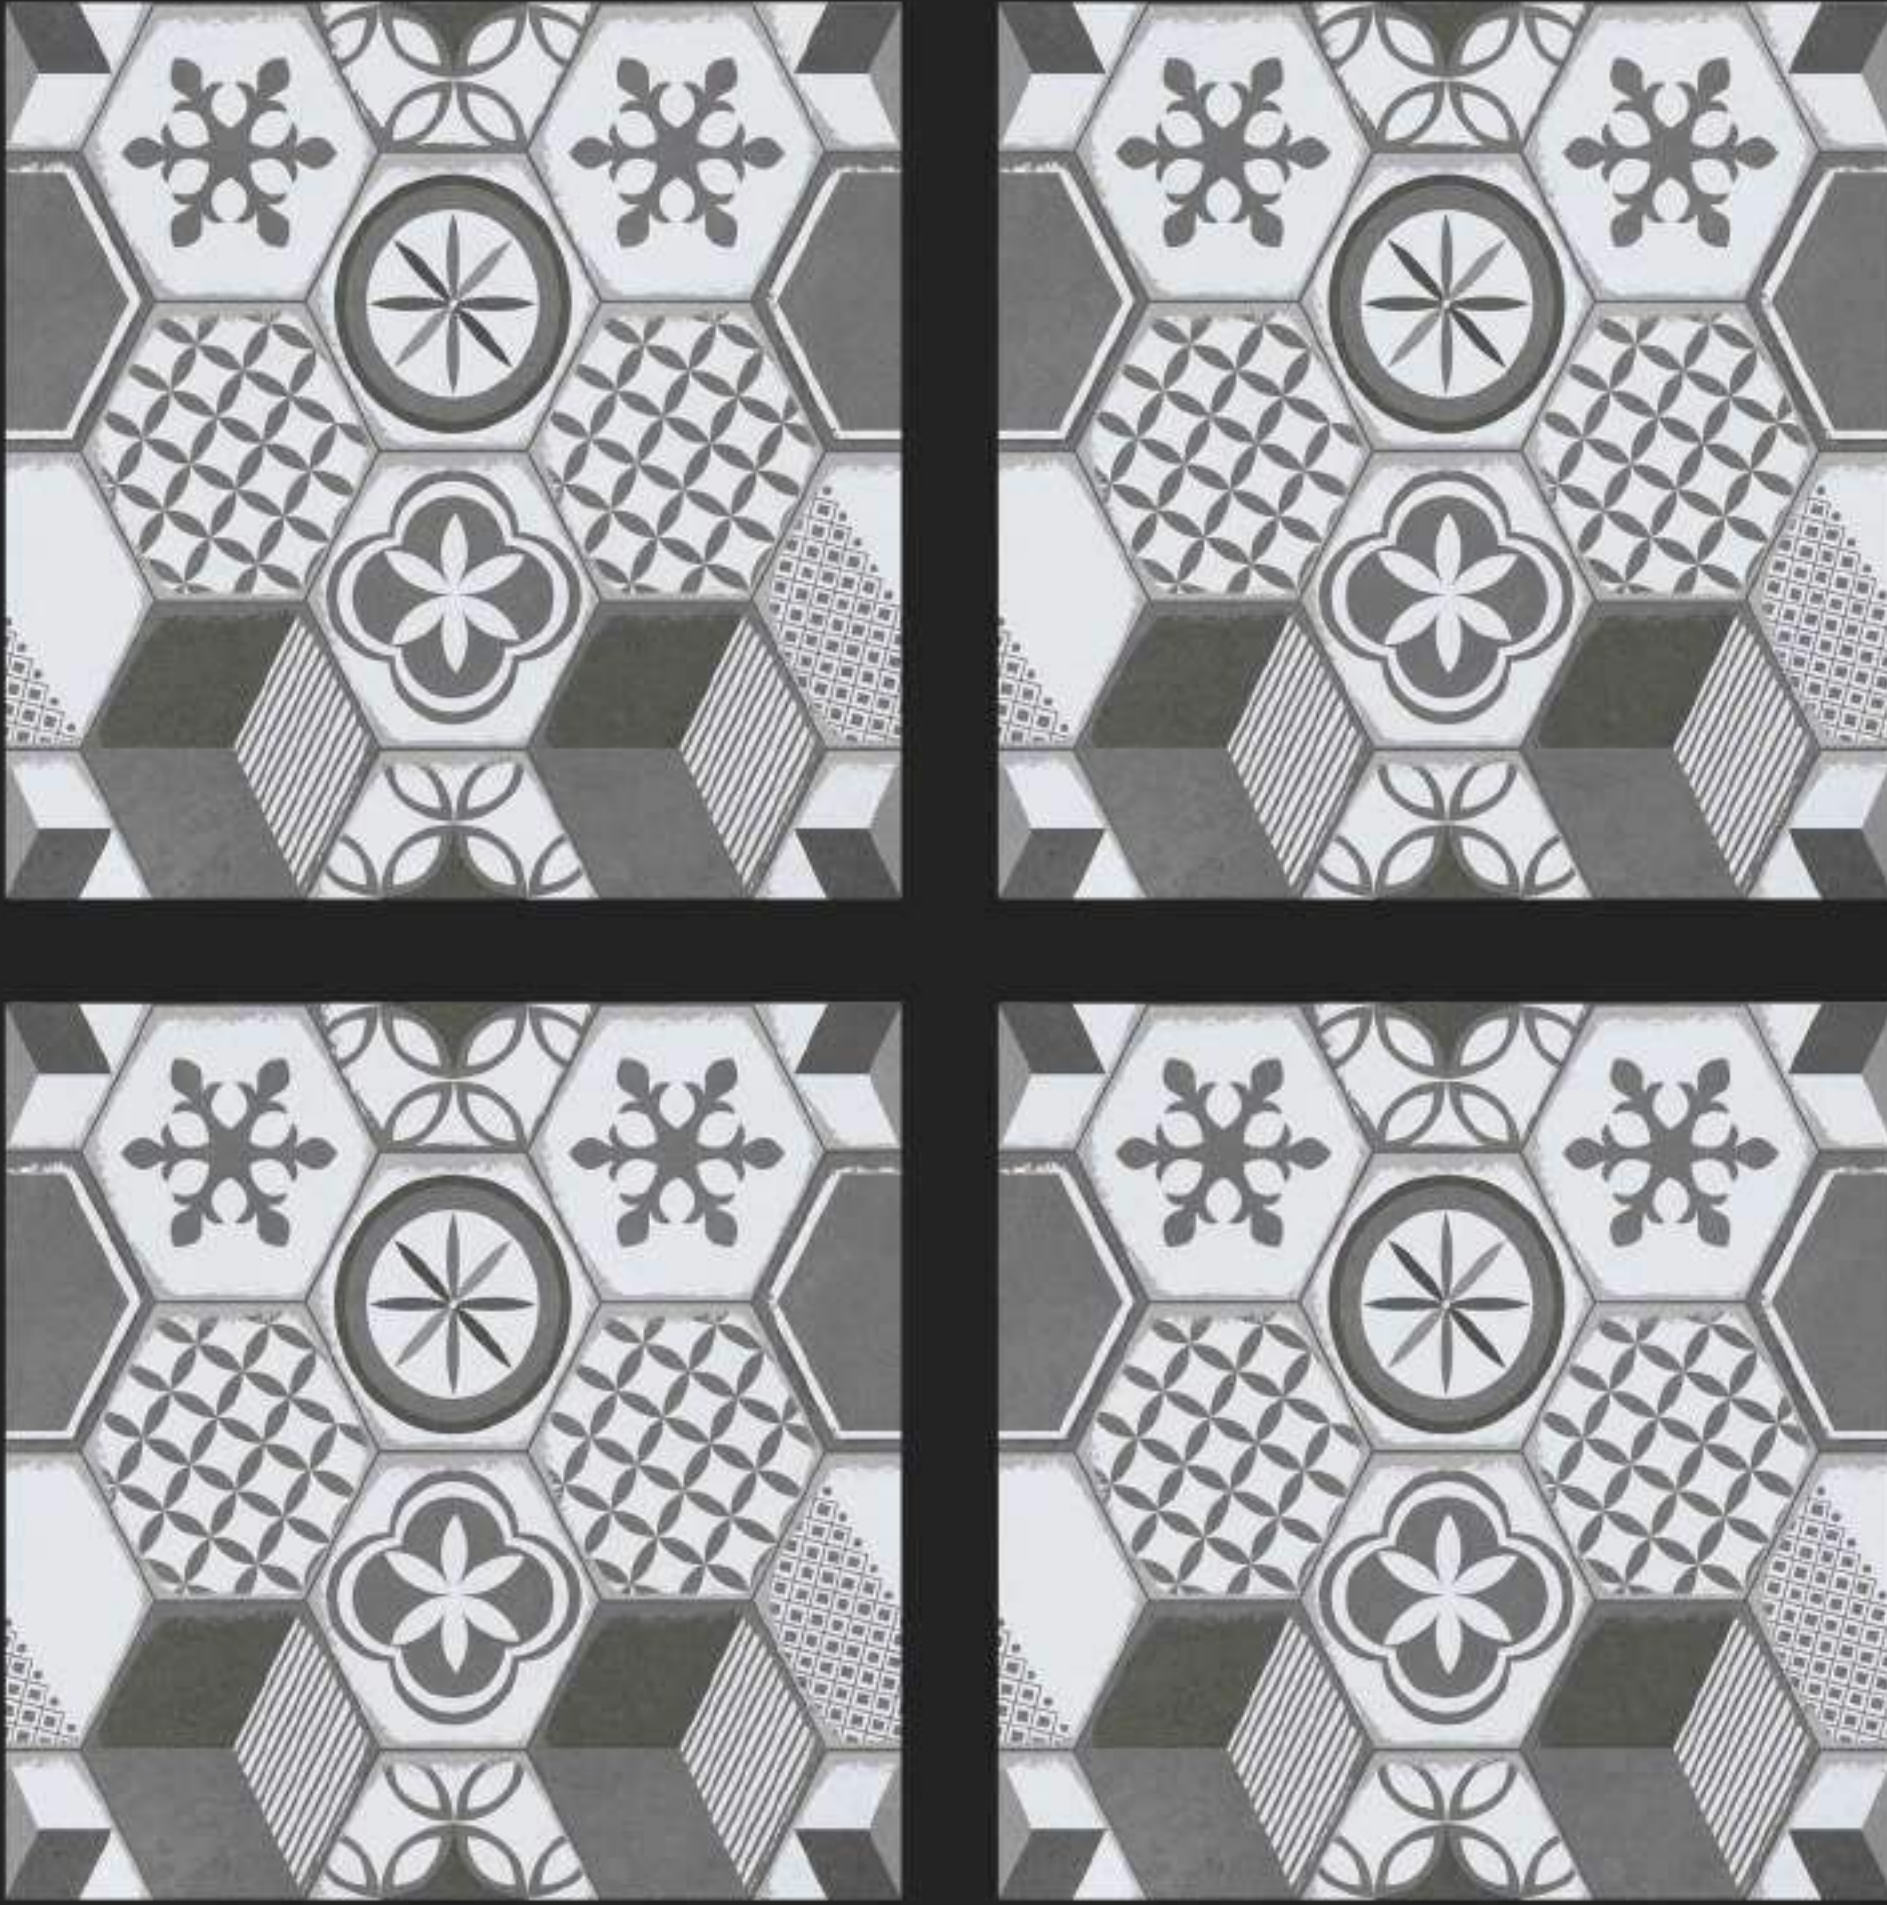

600 x
600 mm

CARVING
SURFACE

MATT
FINISH

WATER
PROOF

Carving
Surface

C-148

APPLICATION AREA

TILES
OF
INDIA

- Airports
- Hotels
- Offices
- Museums
- Shops
- Homes
- Spa & Wellness
- Restaurants