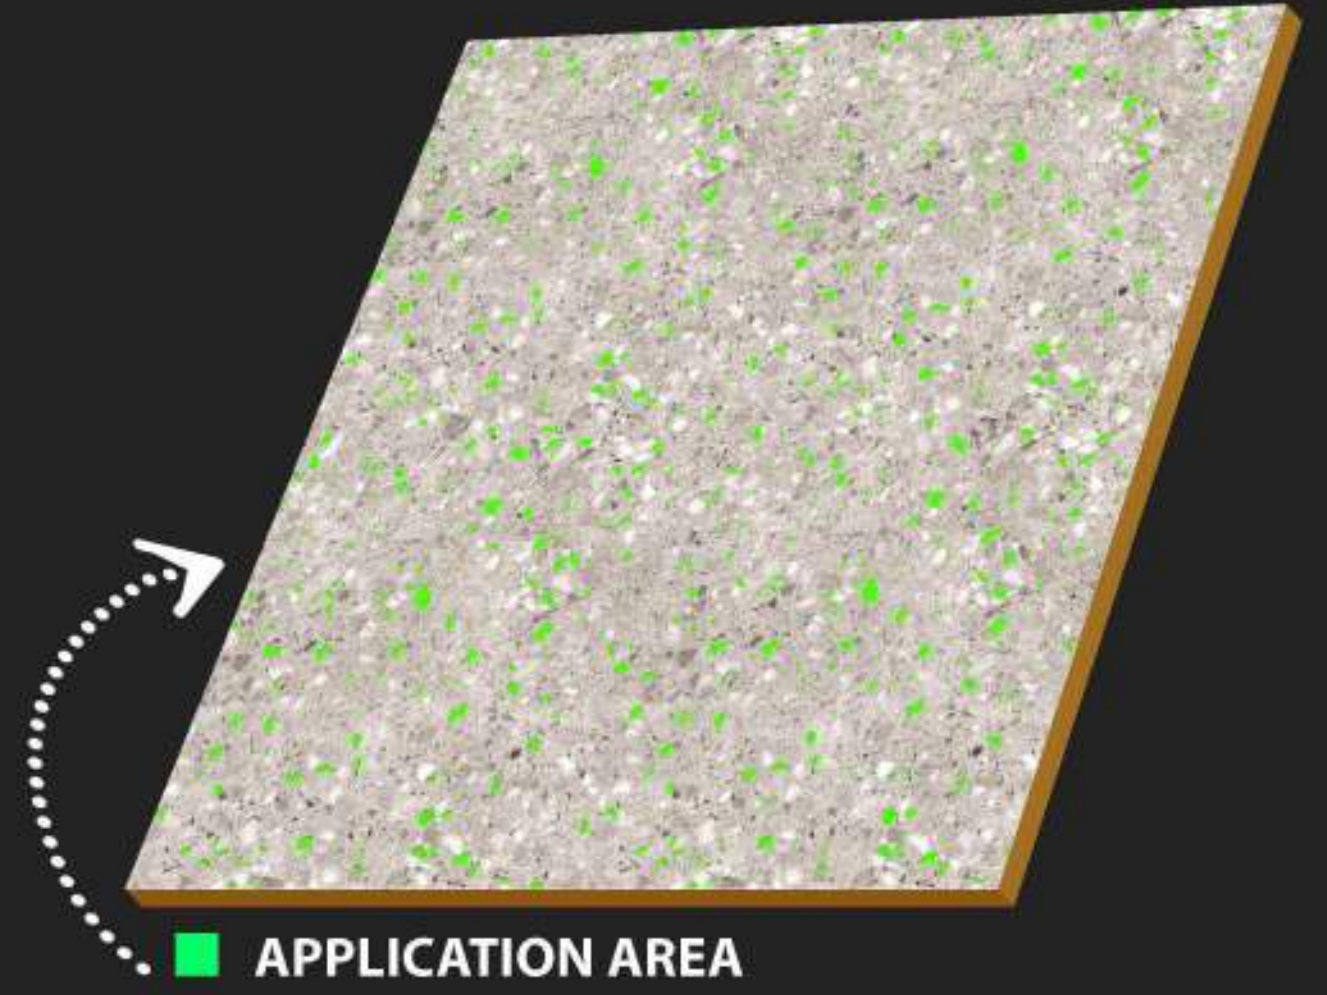

Spa & Wellness

Restaurants

600 x
600 mm

CARVING
SURFACE

MATT
FINISH

WATER
PROOF

Carving
Surface

C-178