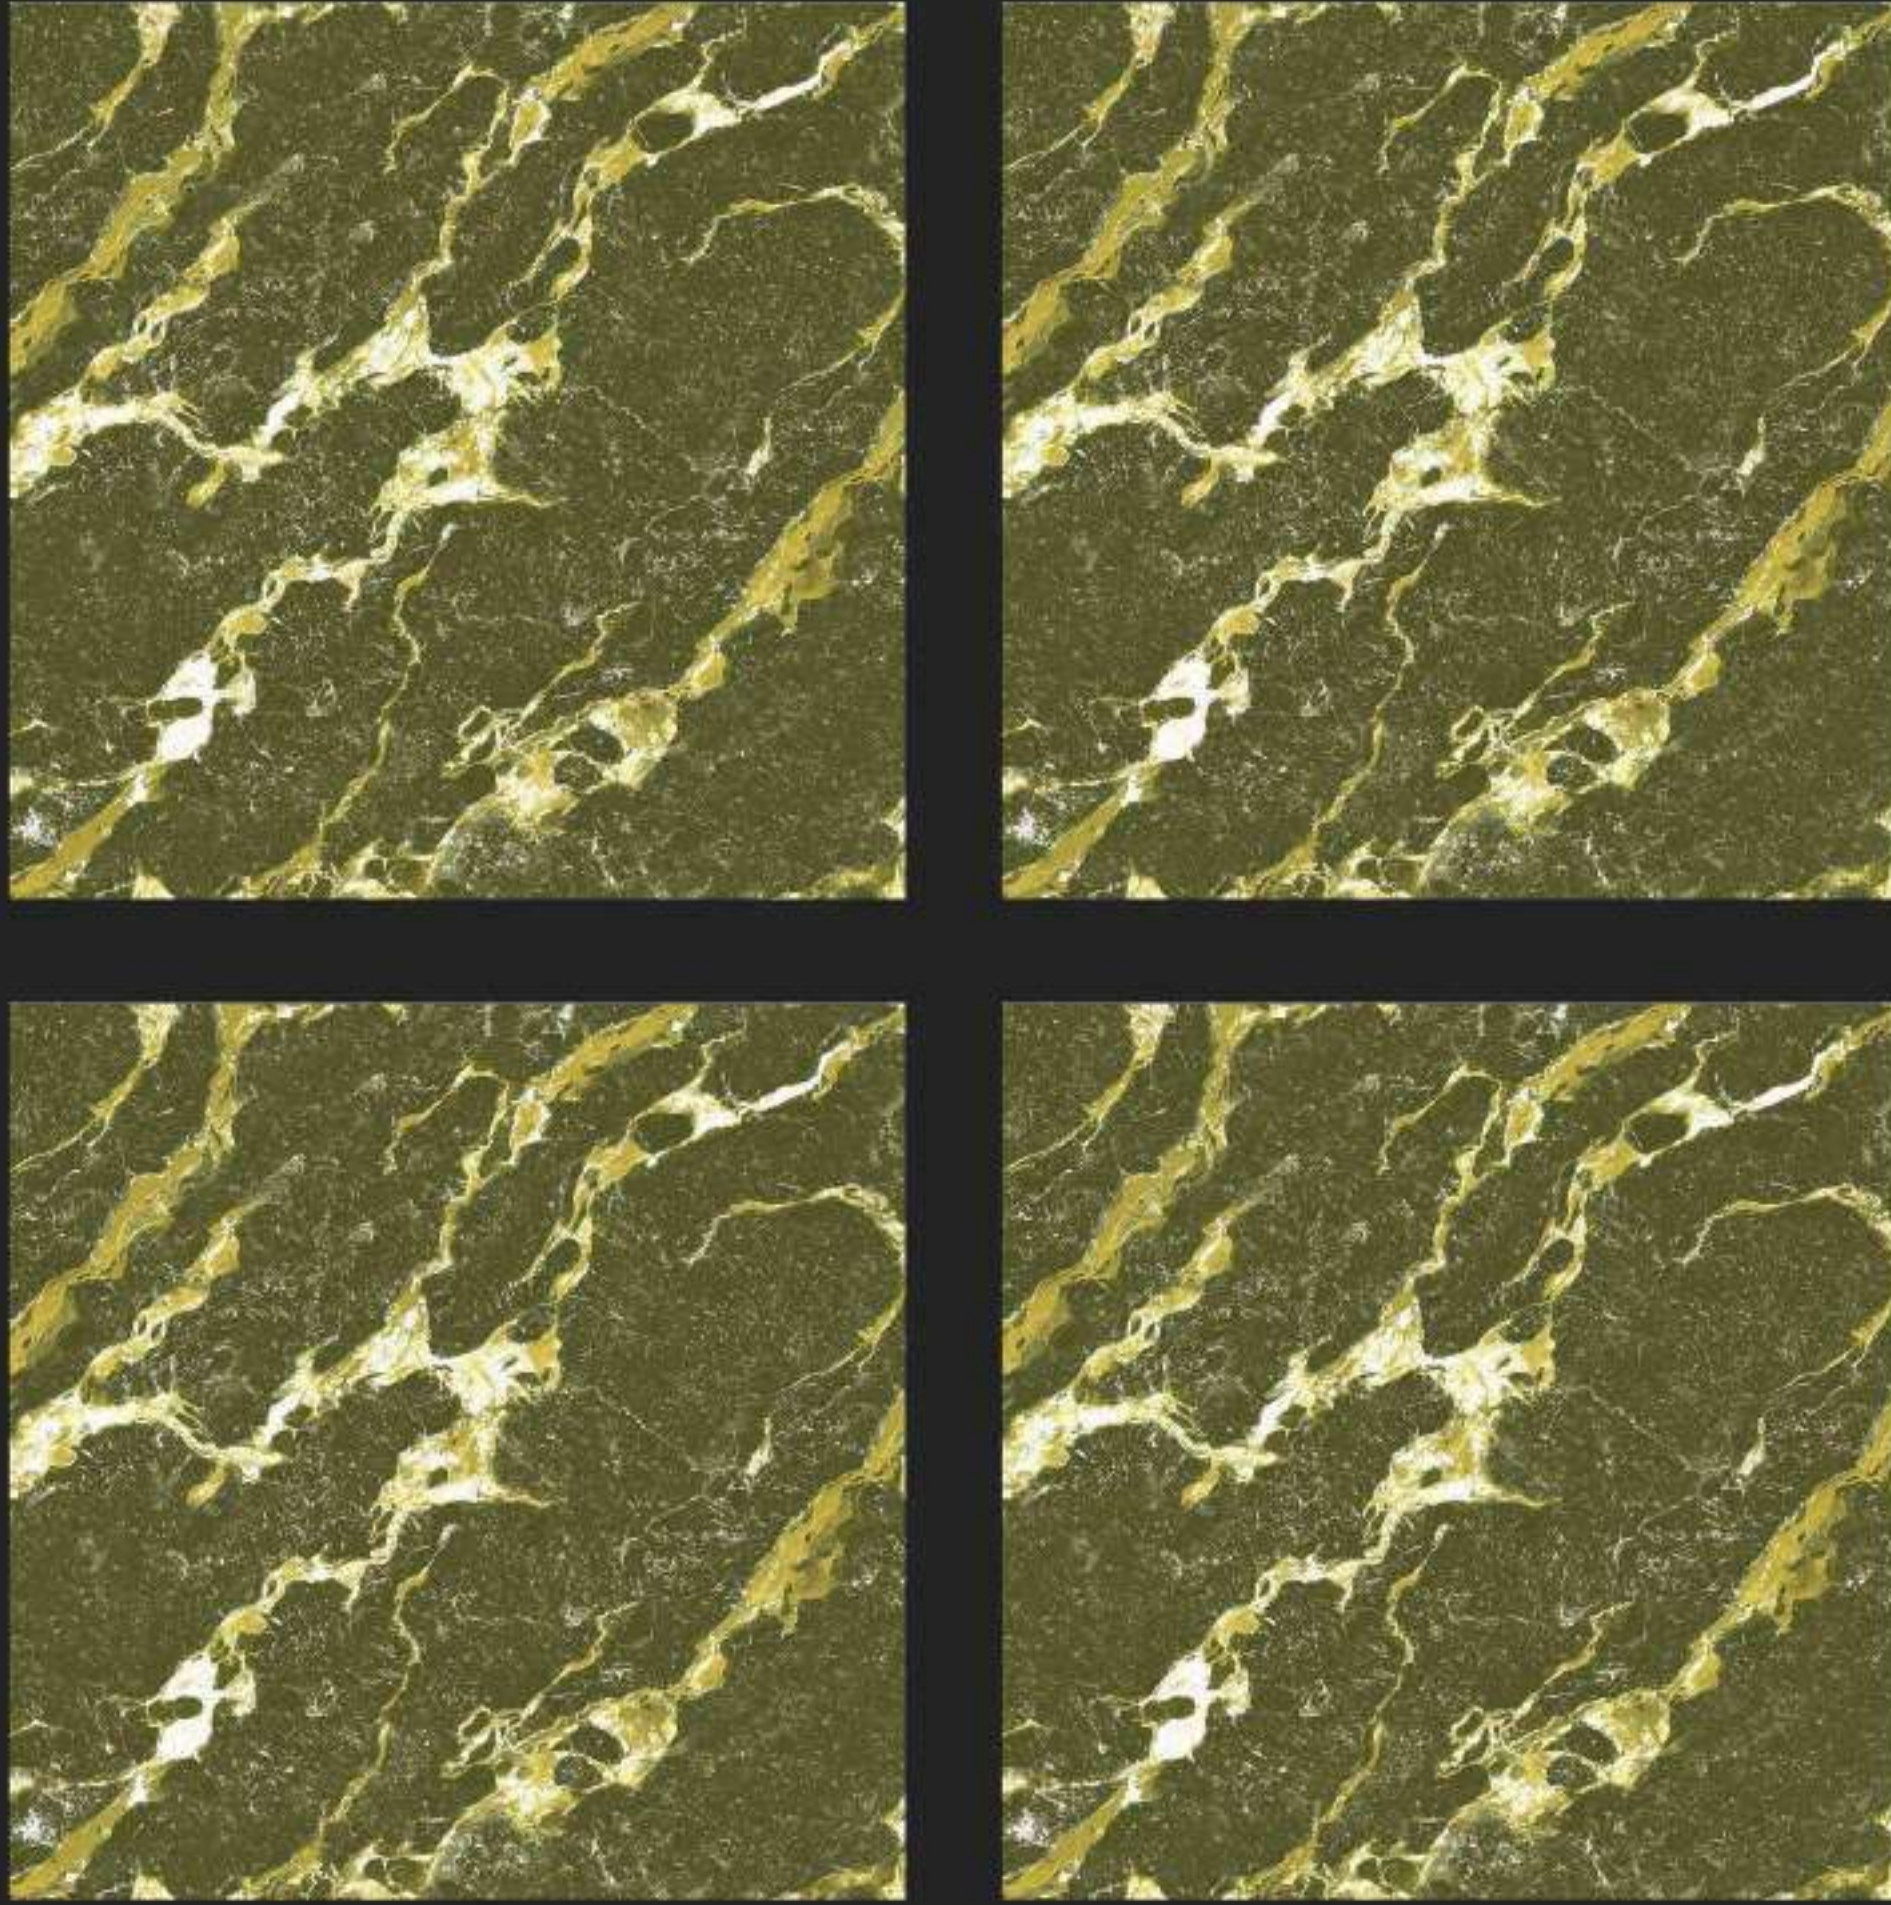

TILES
OF
INDIA

600 x
600 mm

CARVING
SURFACE

MATT
FINISH

WATER
PROOF

Carving
Surface

C-104

TILES
OF
INDIA