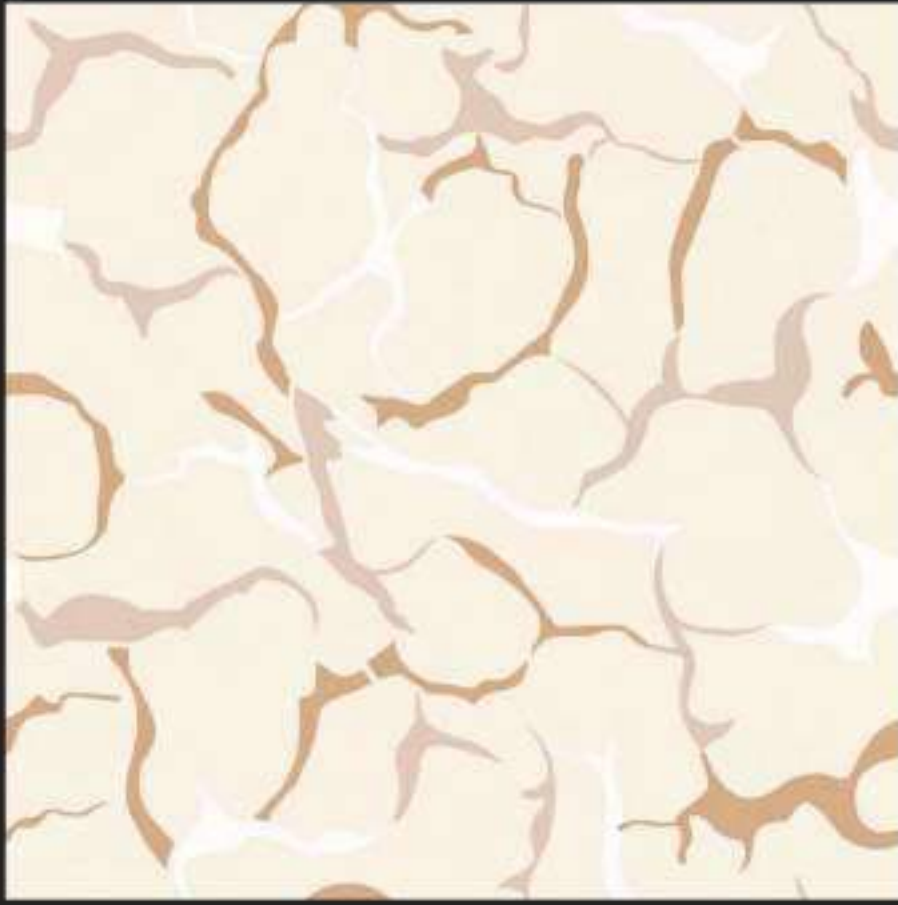

Spa & Wellness

Restaurants

600 x
600 mm

CARVING
SURFACE

MATT
FINISH

WATER
PROOF

Carving
Surface

C-113