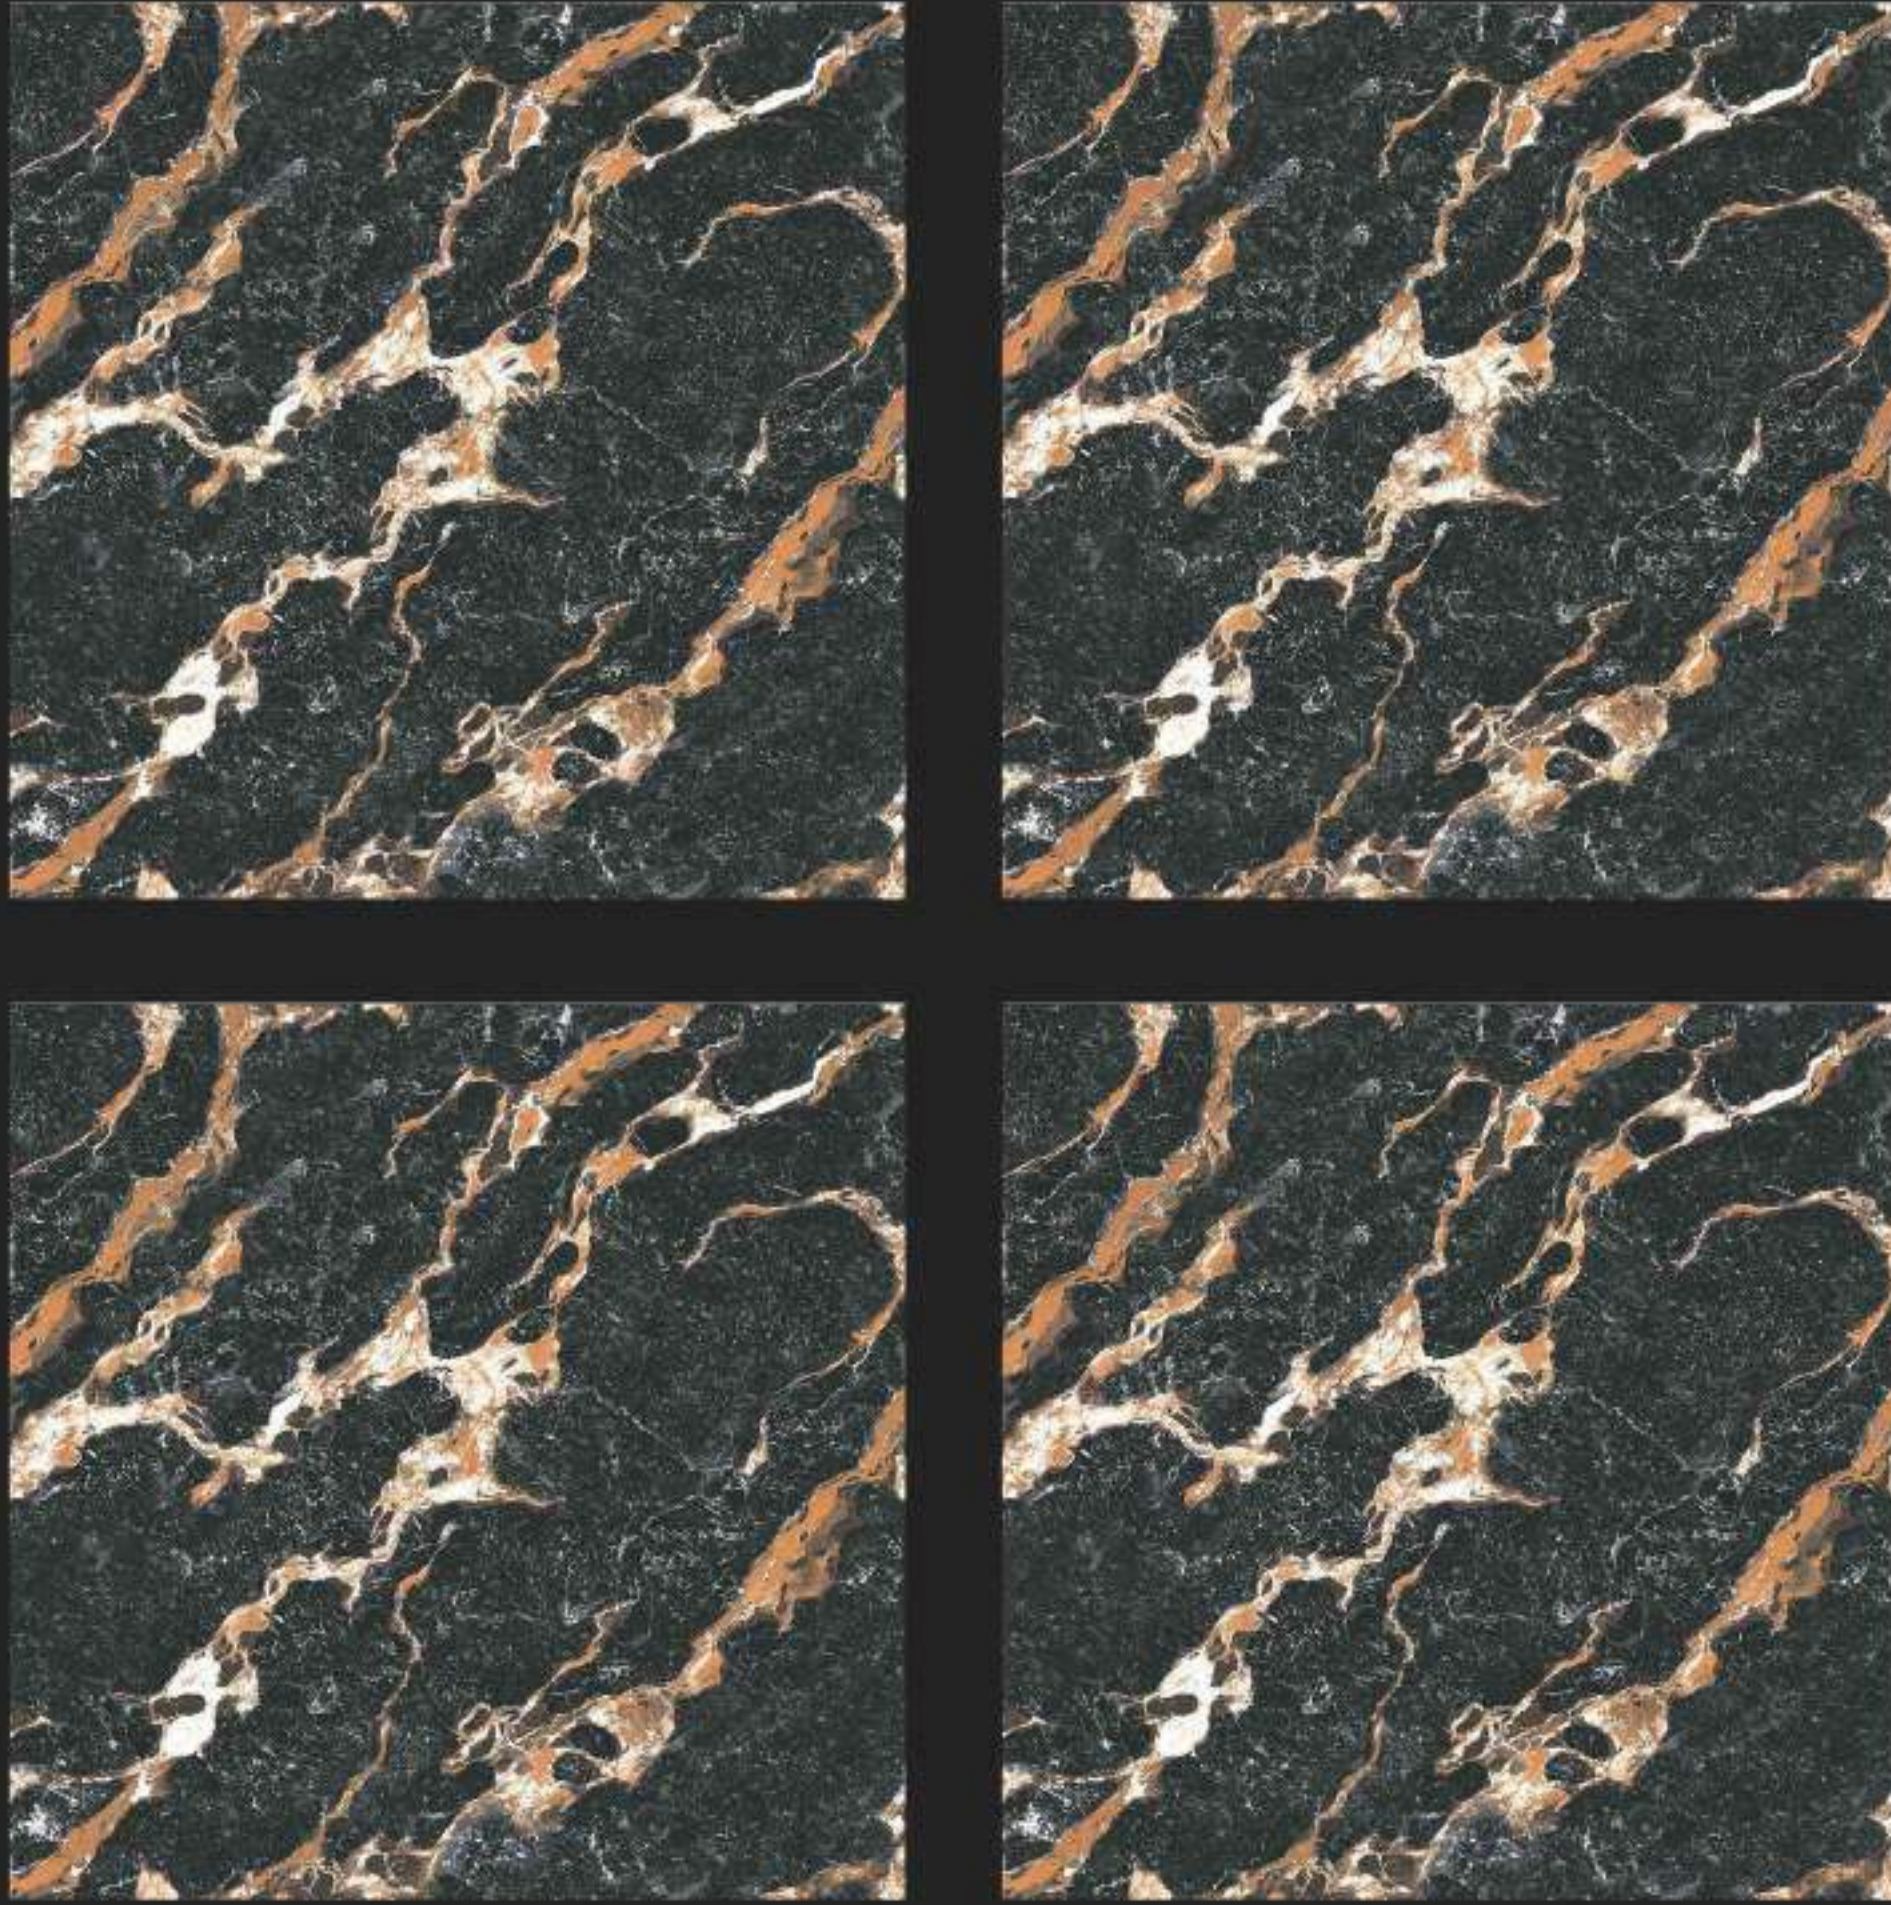

Spa & Wellness

Restaurants

600 x
600 mm

CARVING
SURFACE

MATT
FINISH

WATER
PROOF

Carving
Surface

C-103