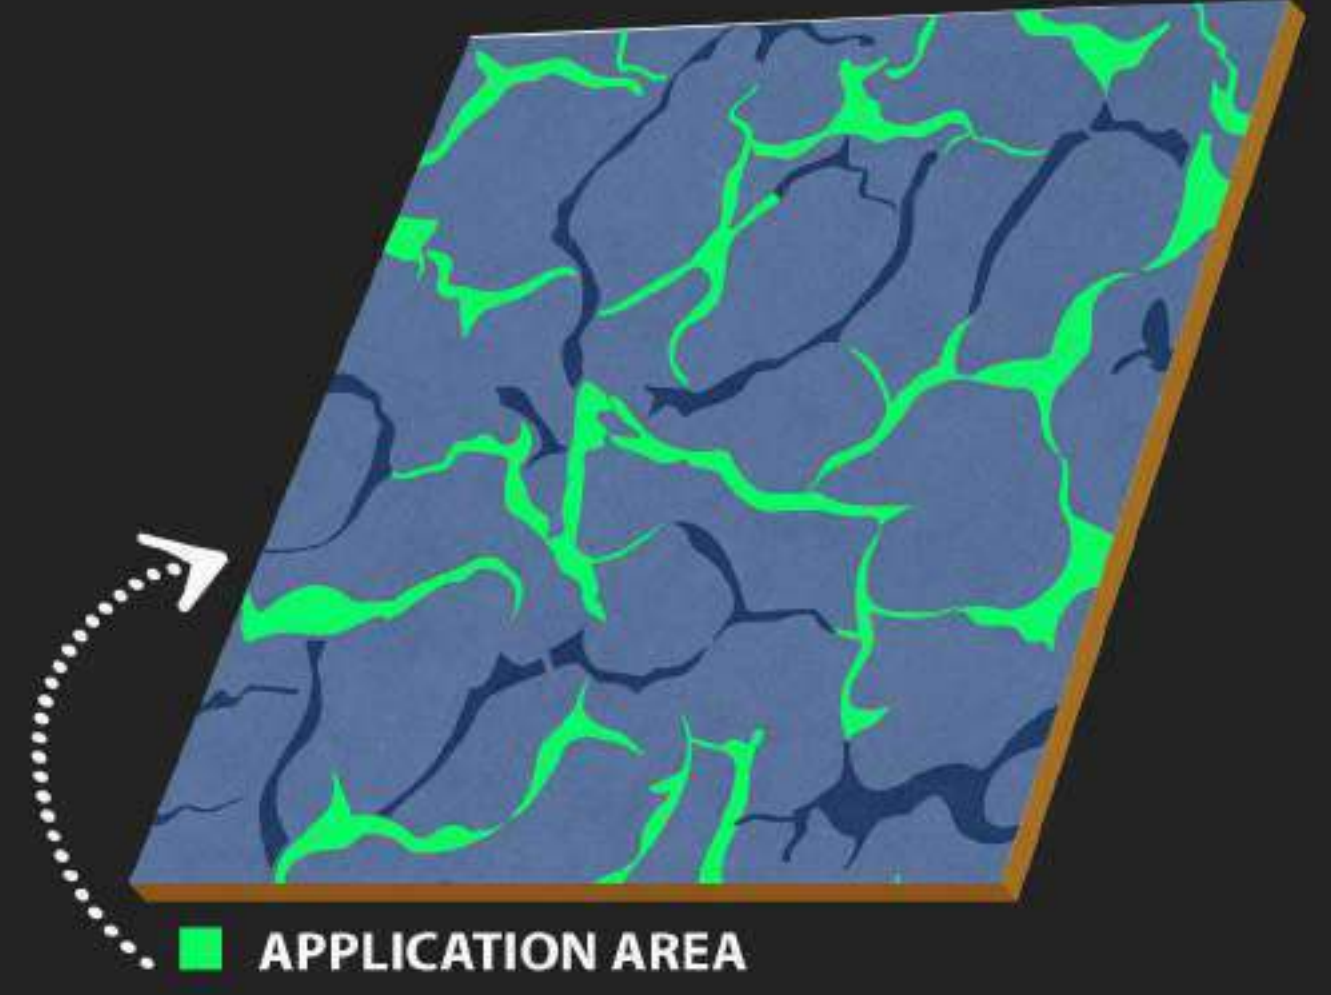

600 x
600 mm

CARVING
SURFACE

MATT
FINISH

WATER
PROOF

Carving
Surface

C-112