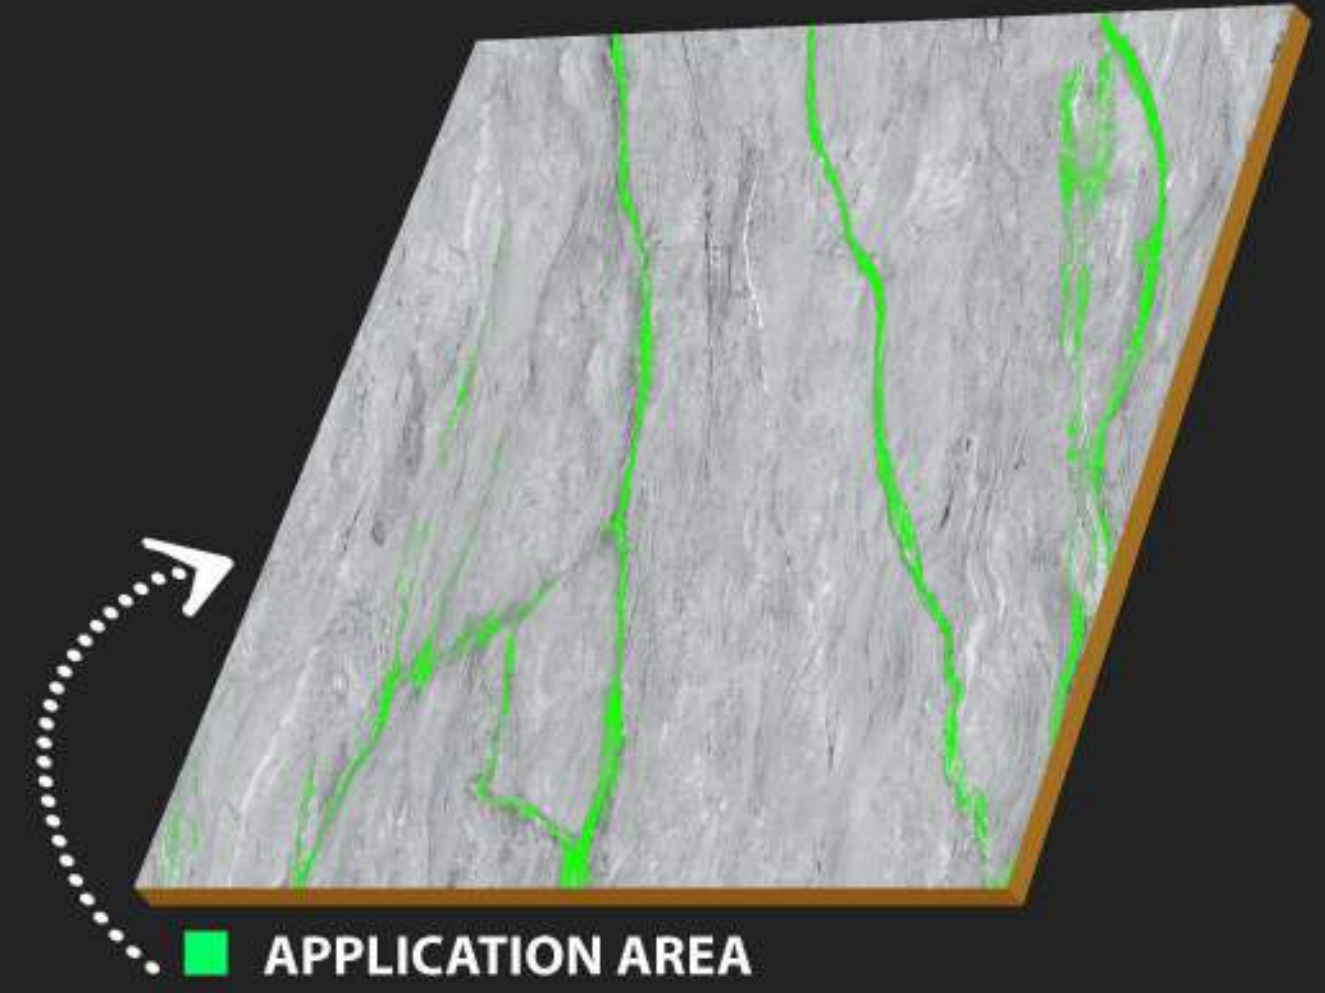

APPLICATION AREA

TILES
OF
INDIA

- Airports
- Hotels
- Offices
- Museums
- Shops
- Homes
- Spa & Wellness
- Restaurants