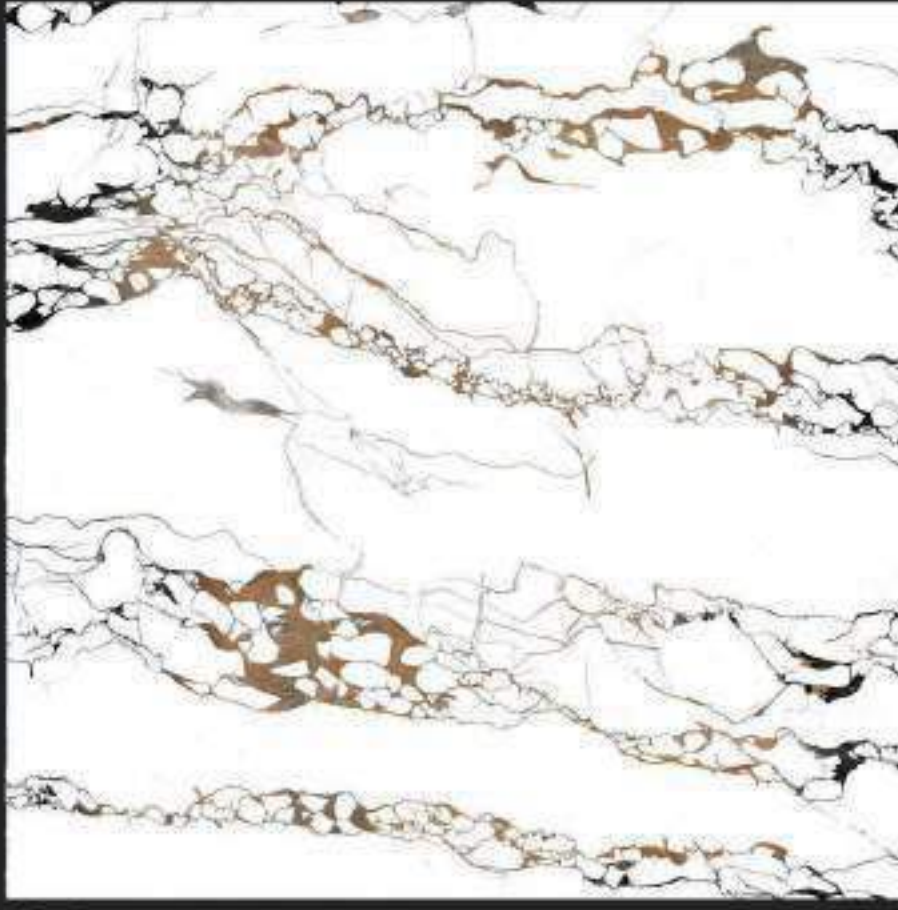

600 x
600 mm

CARVING
SURFACE

MATT
FINISH

WATER
PROOF

Carving
Surface

C-126

R-1