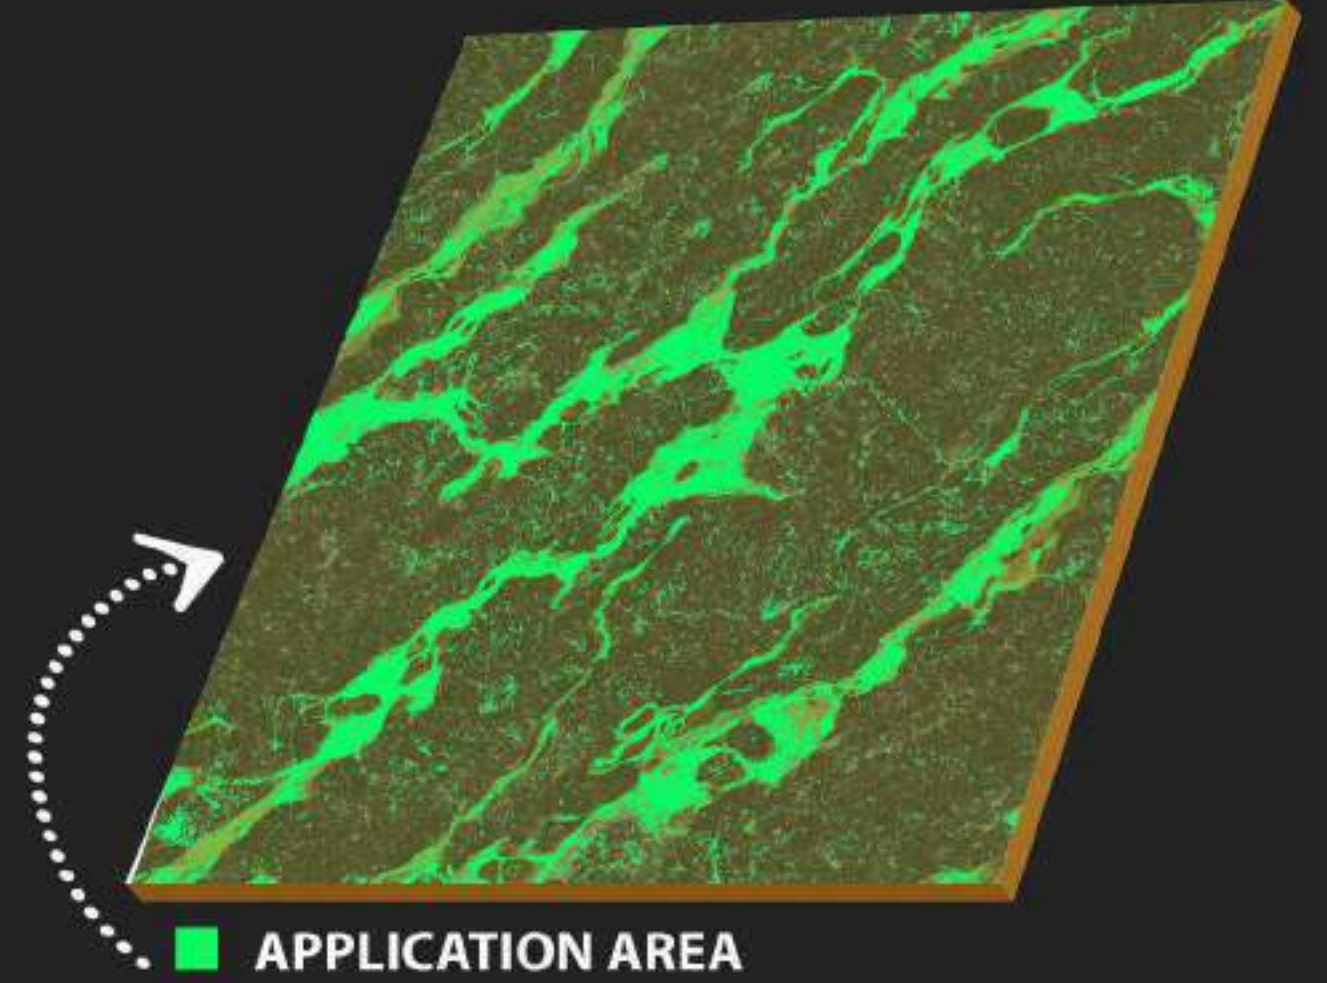

TILES
OF
INDIA

600 x
600 mm

CARVING
SURFACE

MATT
FINISH

WATER
PROOF

Carving
Surface

C-104

TILES
OF
INDIA