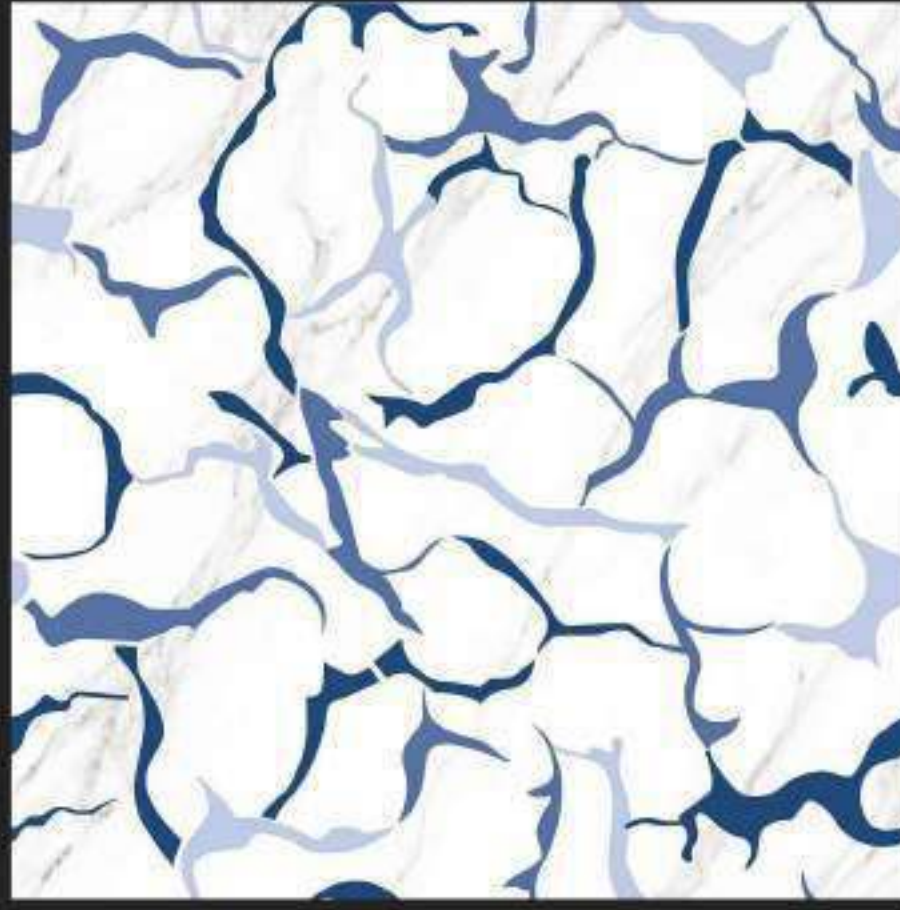

Restaurants

600 x
600 mm

CARVING
SURFACE

MATT
FINISH

WATER
PROOF

Carving
Surface

C-115

APPLICATION AREA