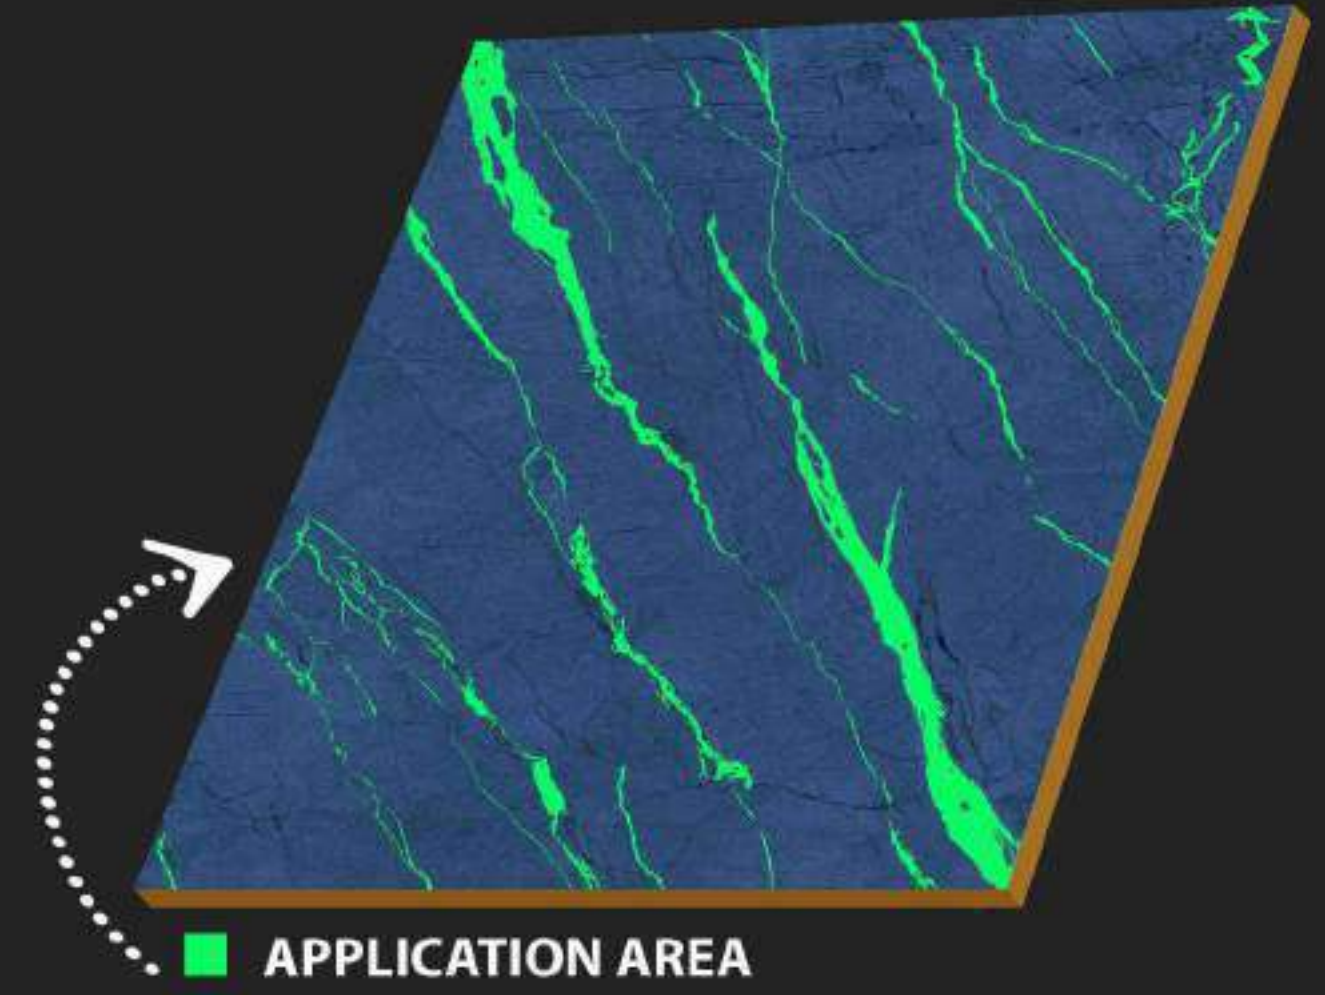

TILES
OF
INDIA

- Airports
- Hotels
- Offices
- Museums
- Shops
- Homes
- Spa & Wellness
- Restaurants

600 x
600 mm

CARVING
SURFACE

MATT
FINISH

WATER
PROOF

Carving
Surface

C-109