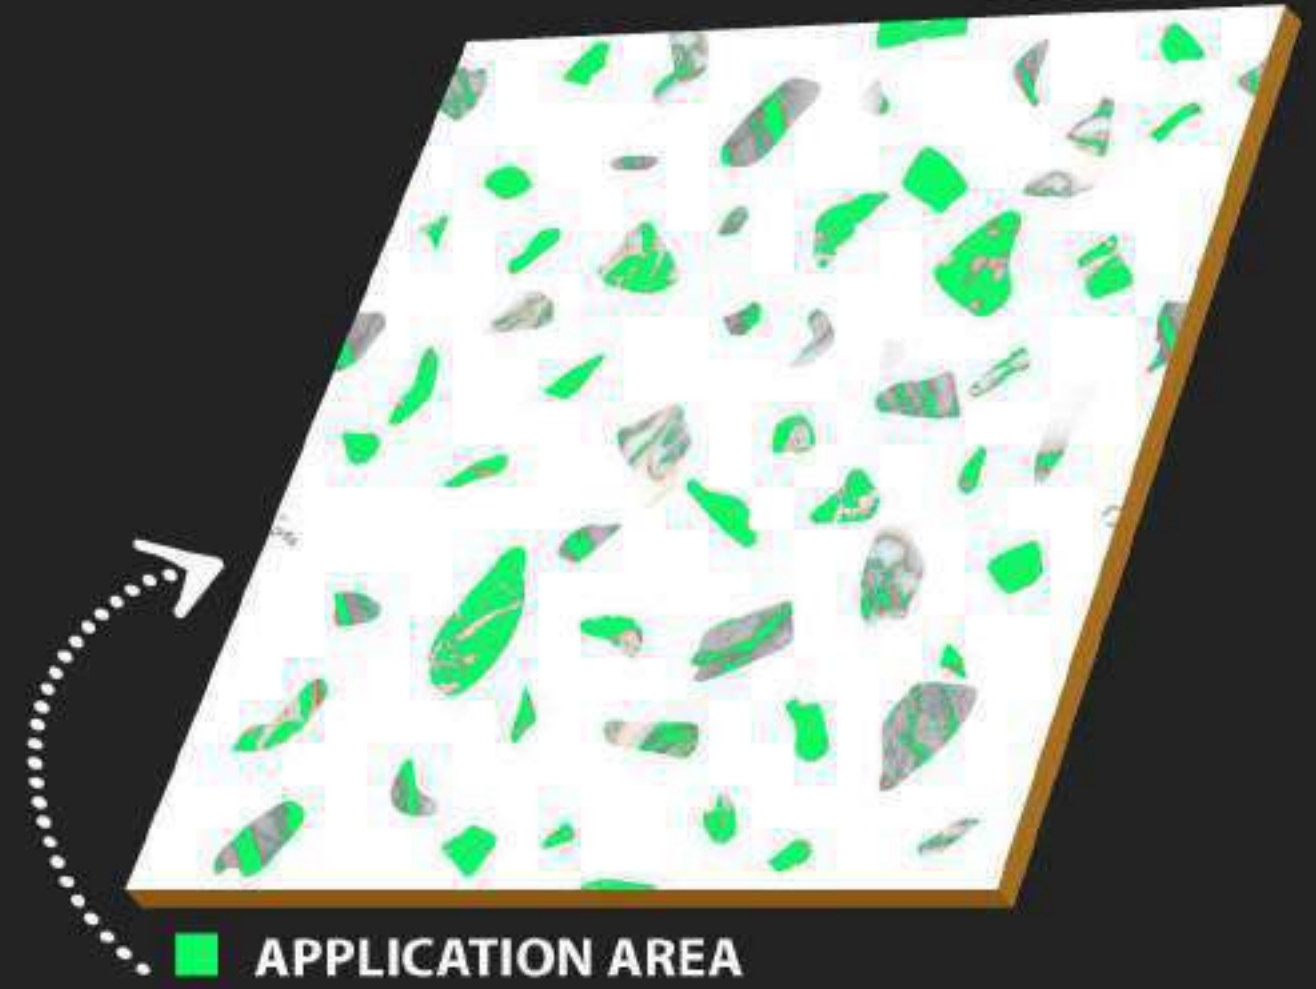

CARVING
SURFACE

MATT
FINISH

WATER
PROOF

Carving
Surface

C-121

APPLICATION AREA

TILES
OF
INDIA

Airports