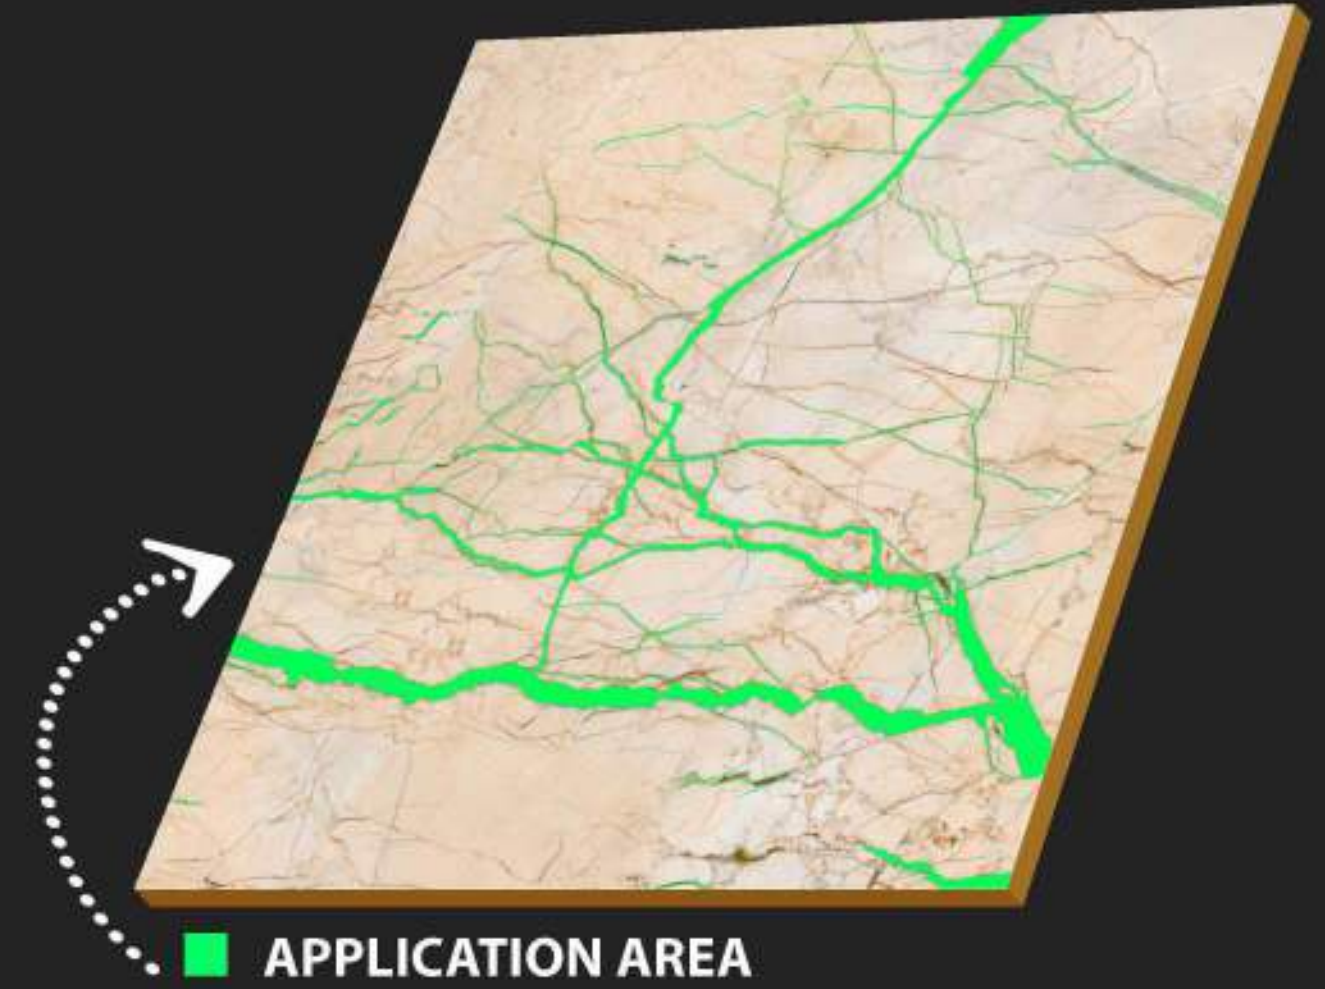

APPLICATION AREA

TILES
OF
INDIA

Airports

Hotels

Offices

Museums

Shops

Homes

Spa & Wellness

Restaurants