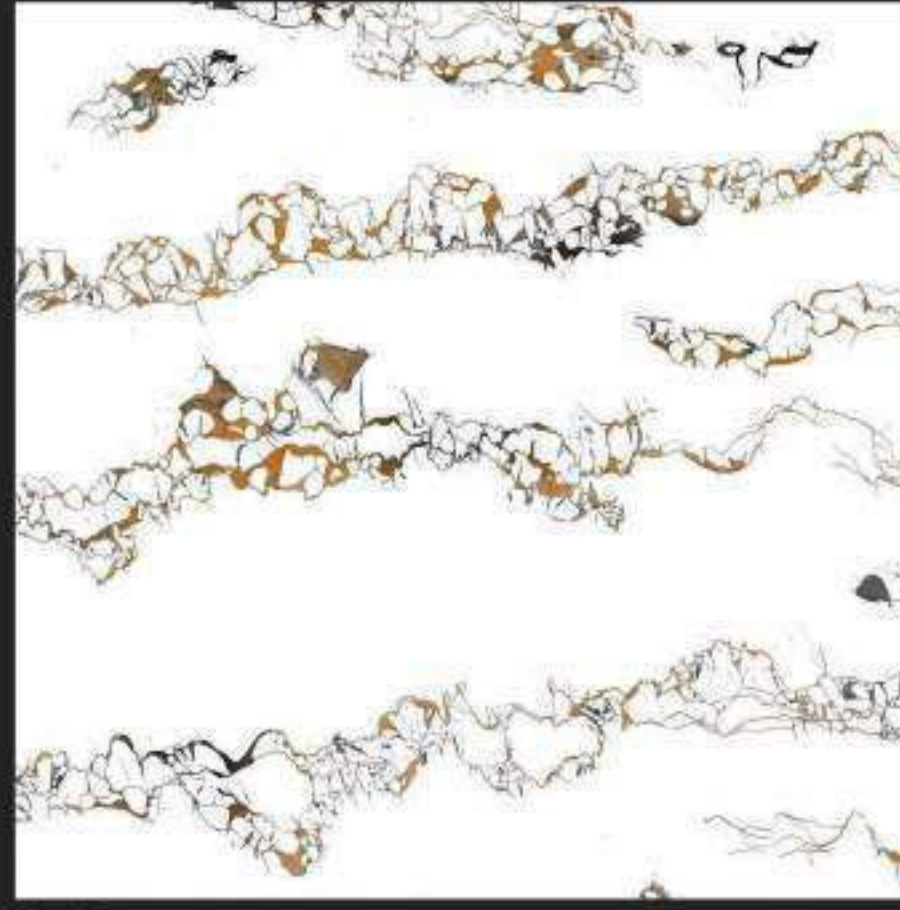

600 x
600 mm

CARVING
SURFACE

MATT
FINISH

WATER
PROOF

Carving
Surface

C-126

R-2

APPLICATION AREA

TILES
OF
INDIA

- Airports
- Hotels
- Offices
- Museums
- Shops
- Homes
- Spa & Wellness
- Restaurants