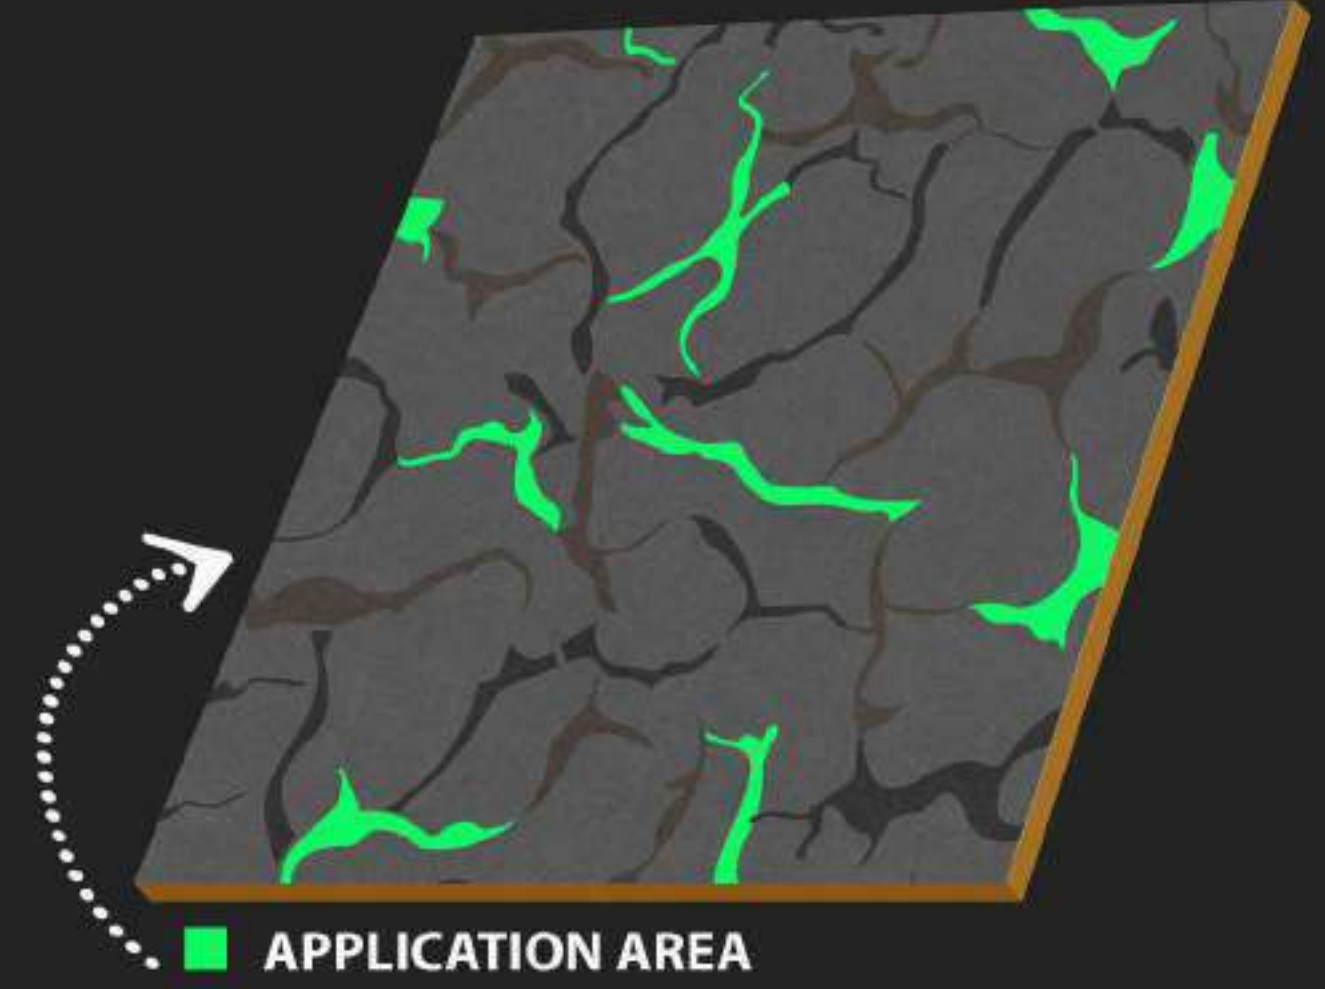

Spa & Wellness

Restaurants

600 x
600 mm

CARVING
SURFACE

MATT
FINISH

WATER
PROOF

Carving
Surface

C-114