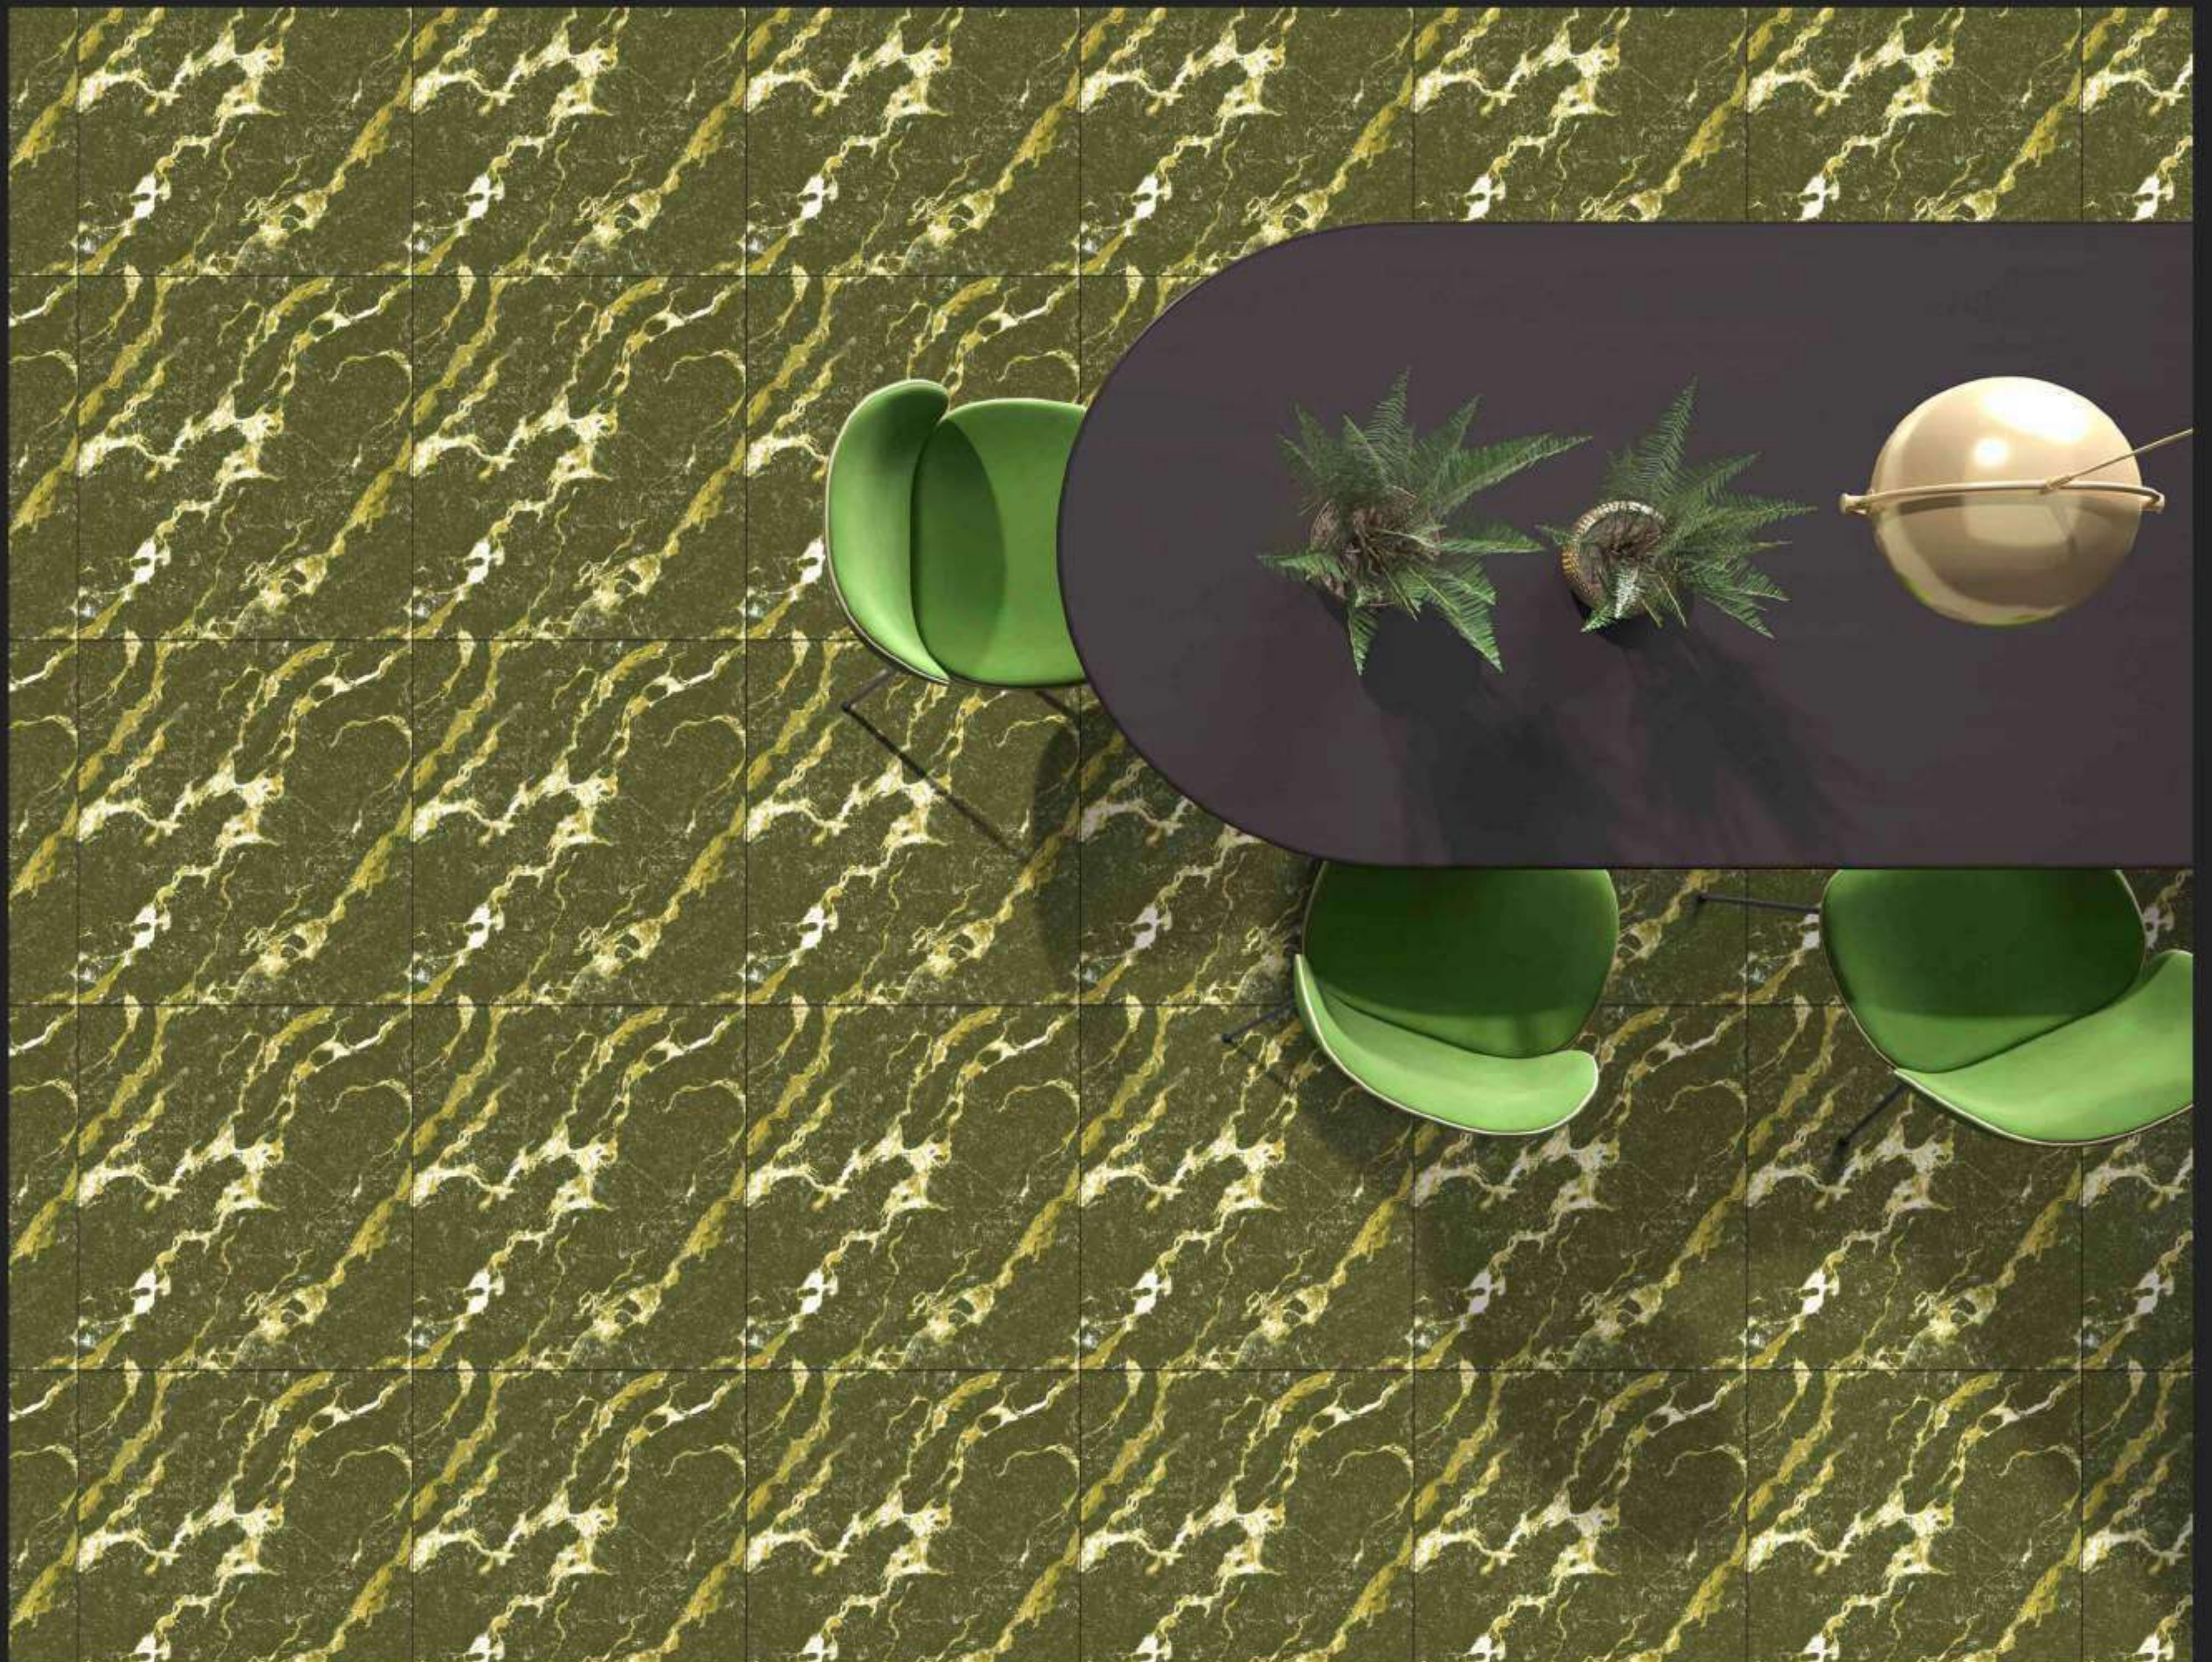

TILES
OF
INDIA

- Airports
- Hotels
- Offices
- Museums
- Shops
- Homes
- Spa & Wellness
- Restaurants