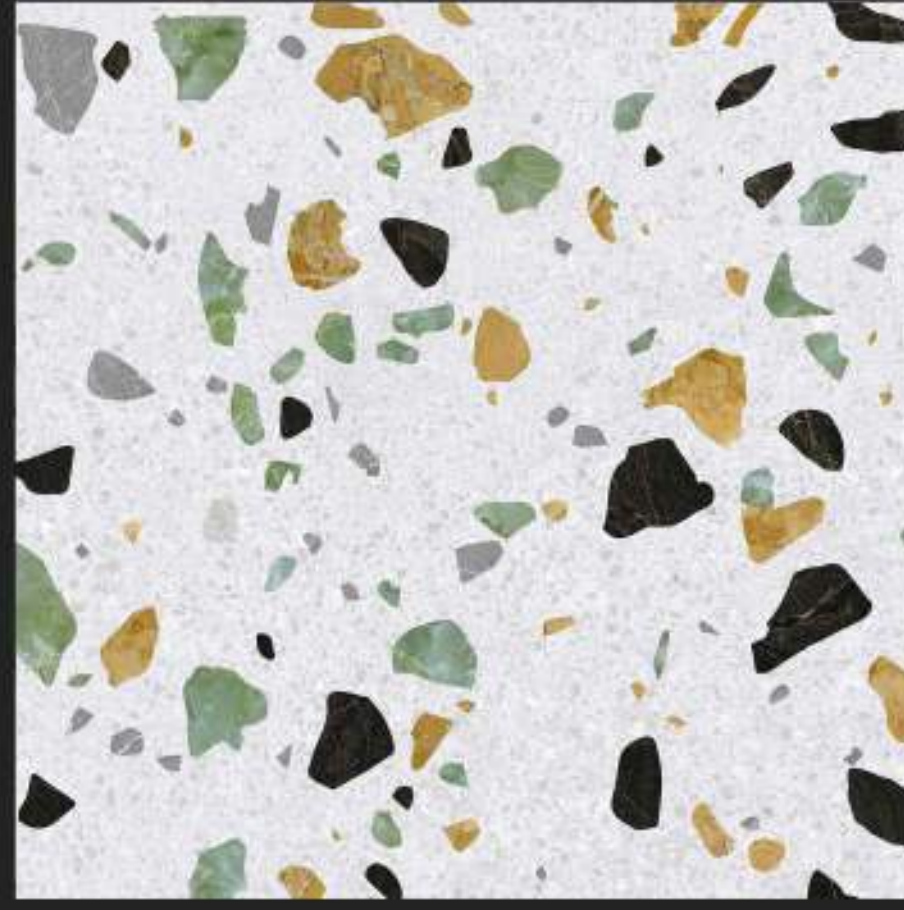

600 x
600 mm

CARVING
SURFACE

MATT
FINISH

WATER
PROOF

Carving
Surface

C-151

APPLICATION AREA

TILES
OF
INDIA

Airports

Hotels

Offices

Museums

Shops

Homes

Spa & Wellness

Restaurants