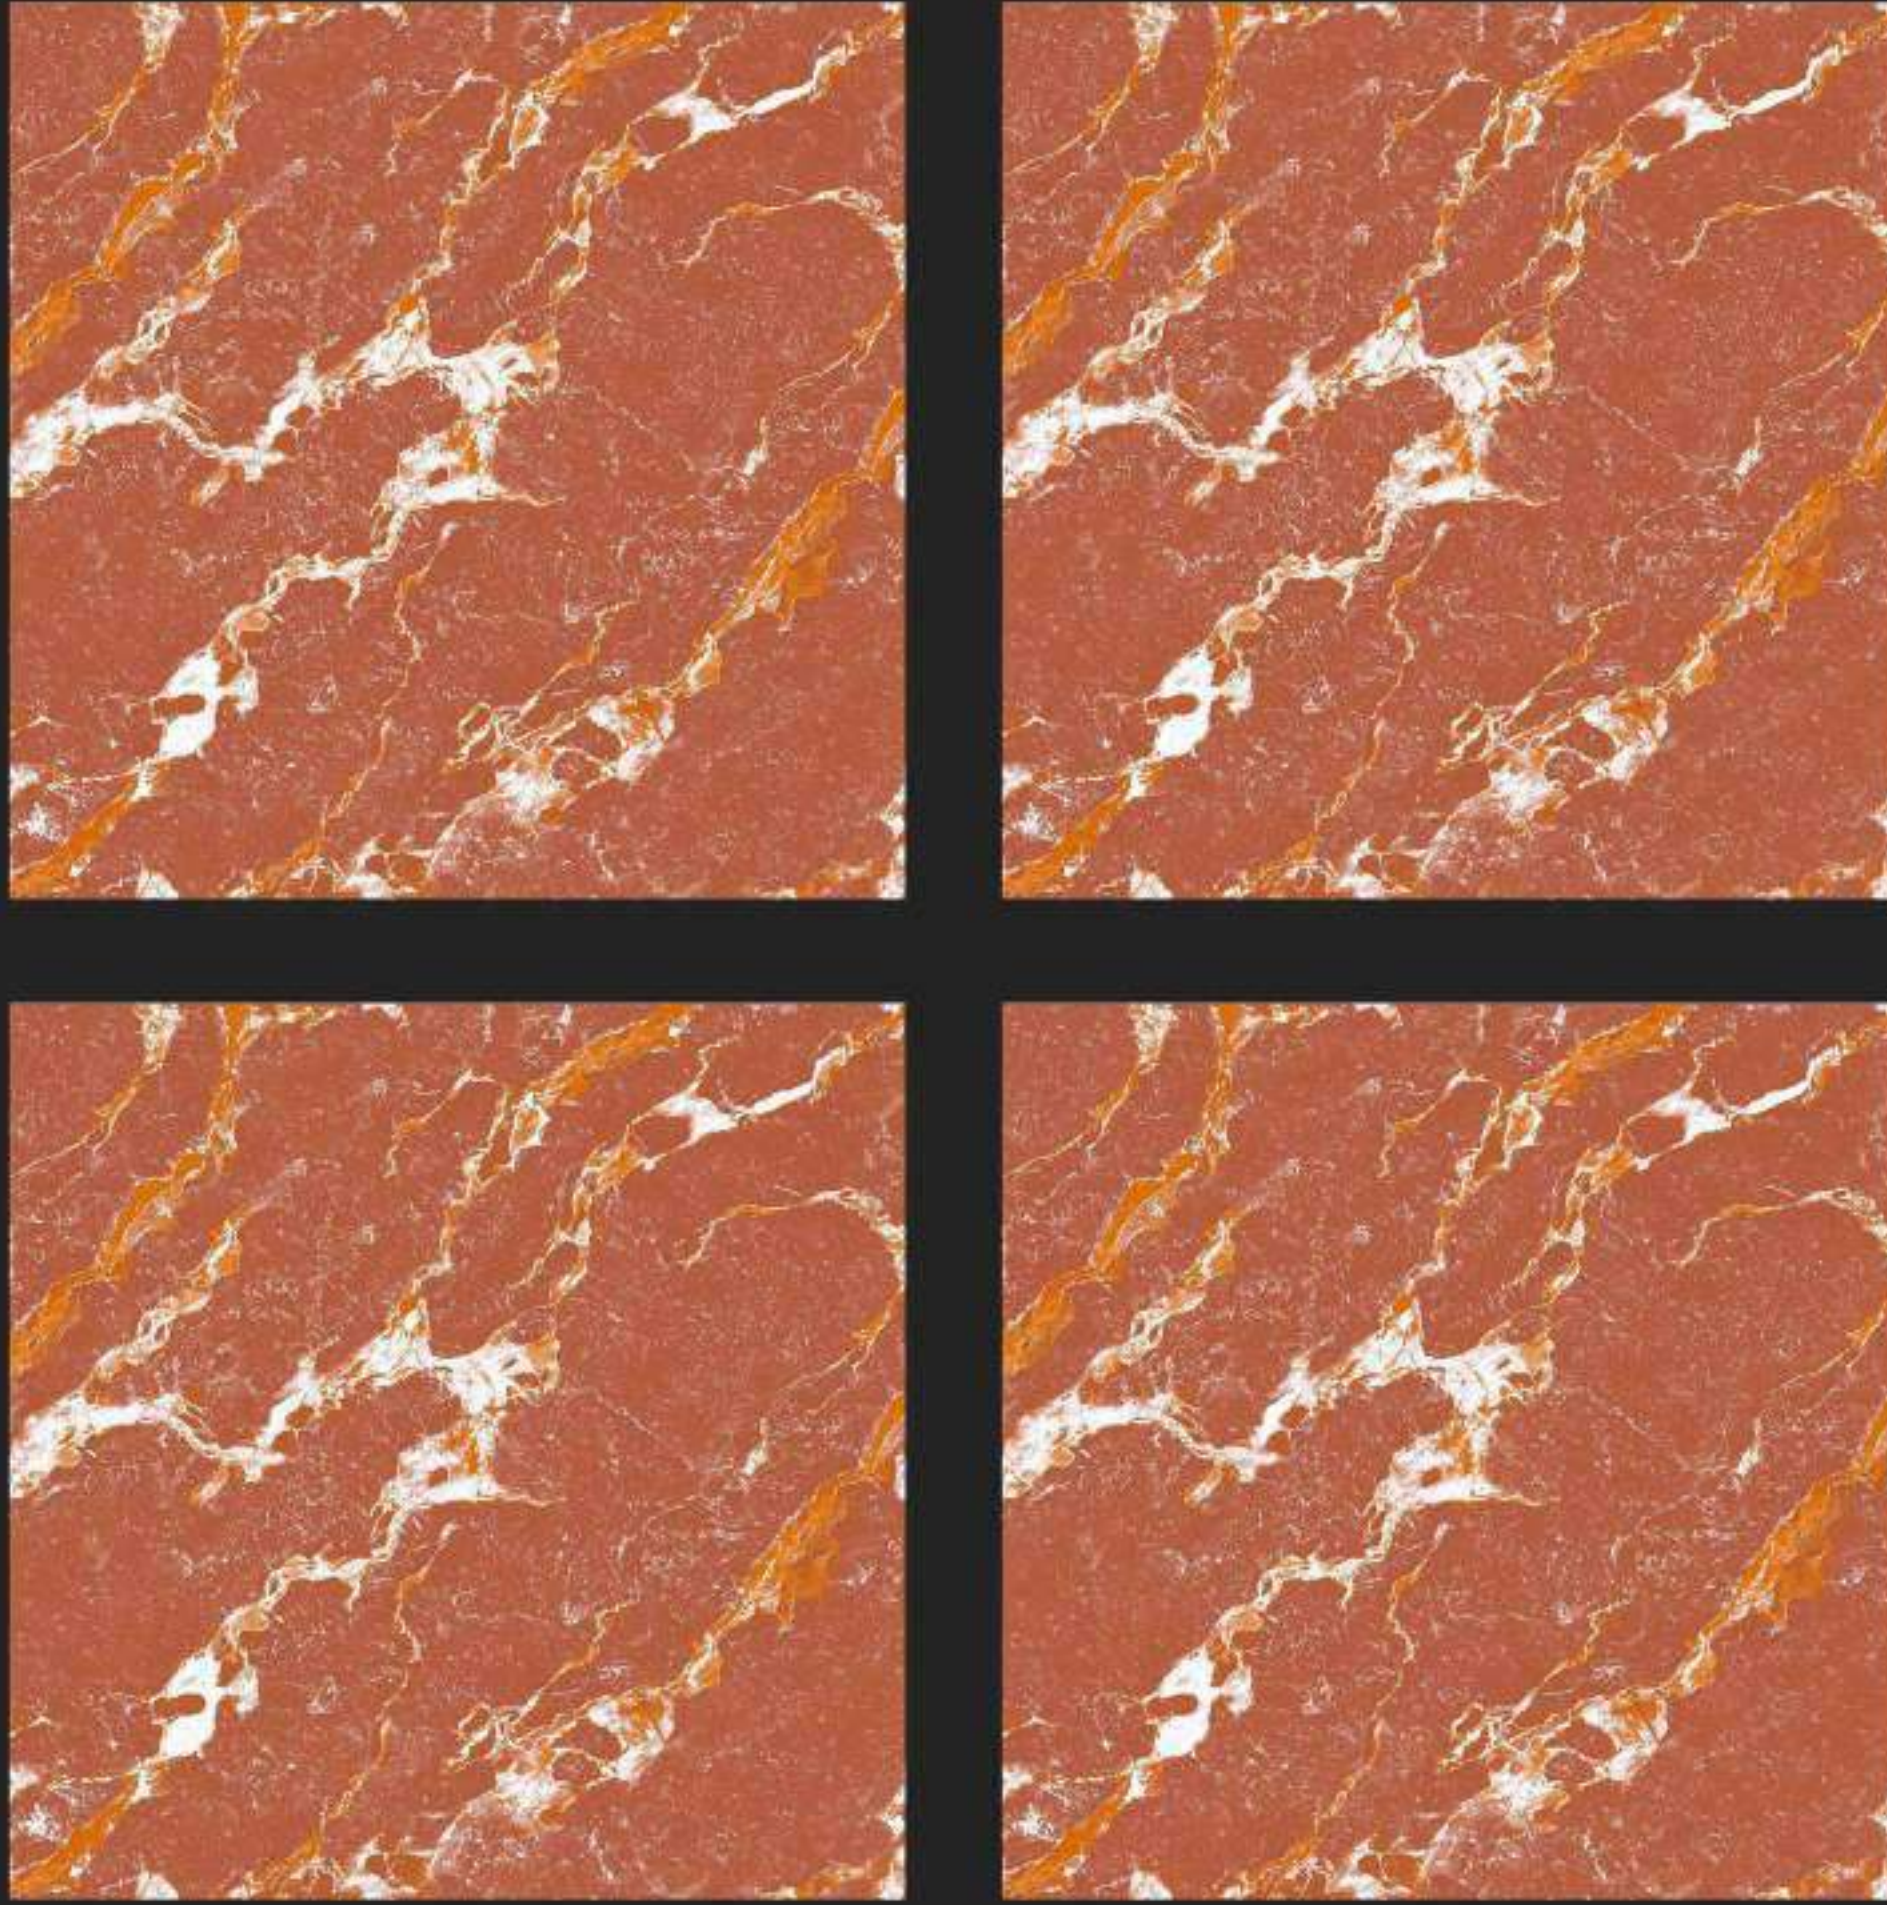

- Airports
- Hotels
- Offices
- Museums
- Shops
- Homes
- Spa & Wellness
- Restaurants

600 x
600 mm

CARVING
SURFACE

MATT
FINISH

WATER
PROOF

Carving
Surface

C-105

APPLICATION AREA