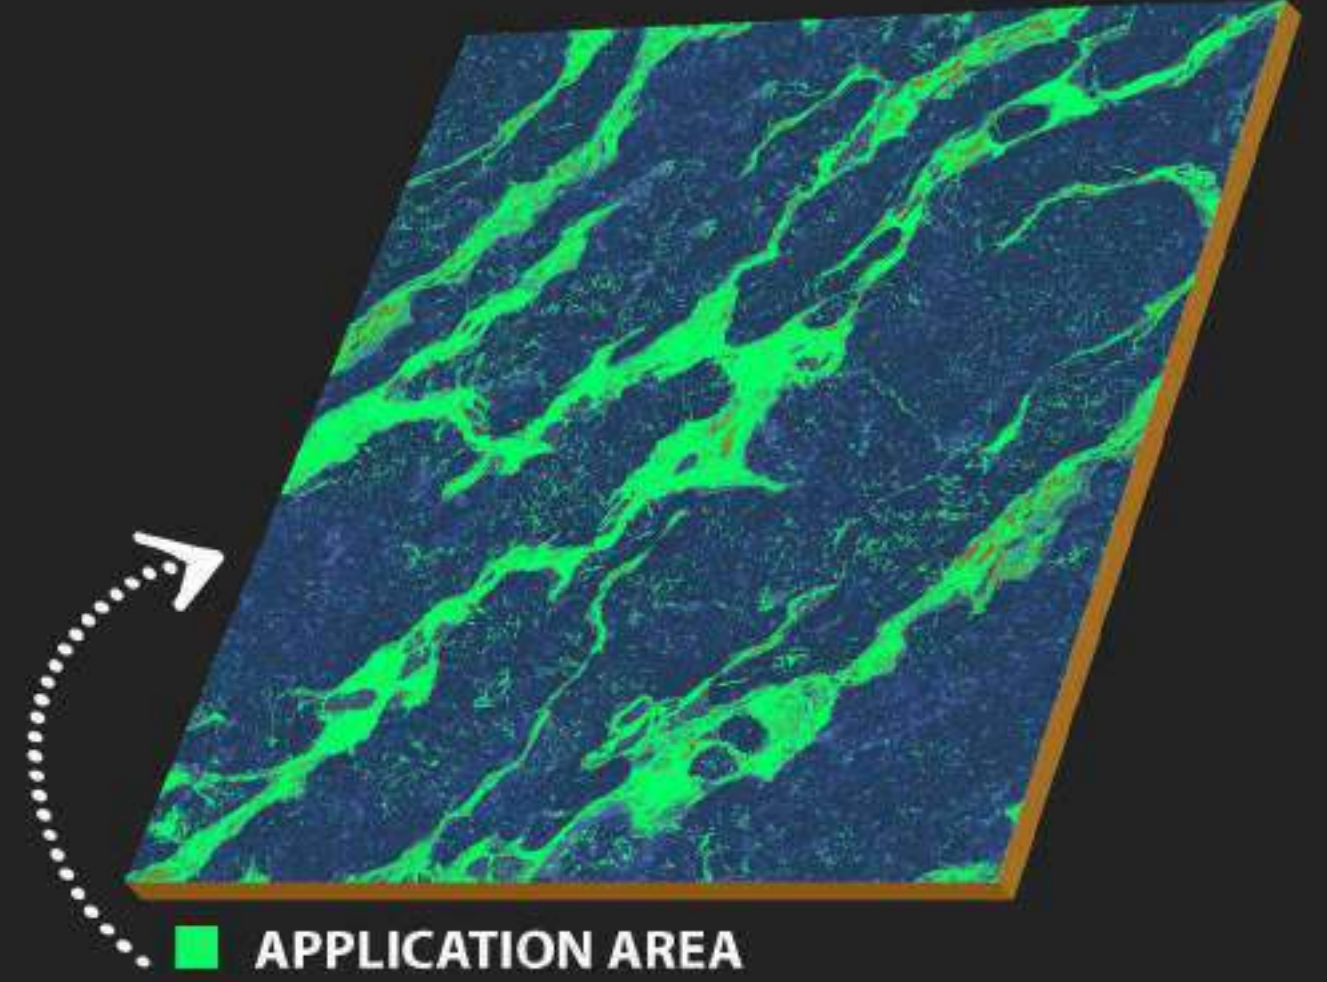

600 x
600 mm

CARVING
SURFACE

MATT
FINISH

WATER
PROOF

Carving
Surface

C-101