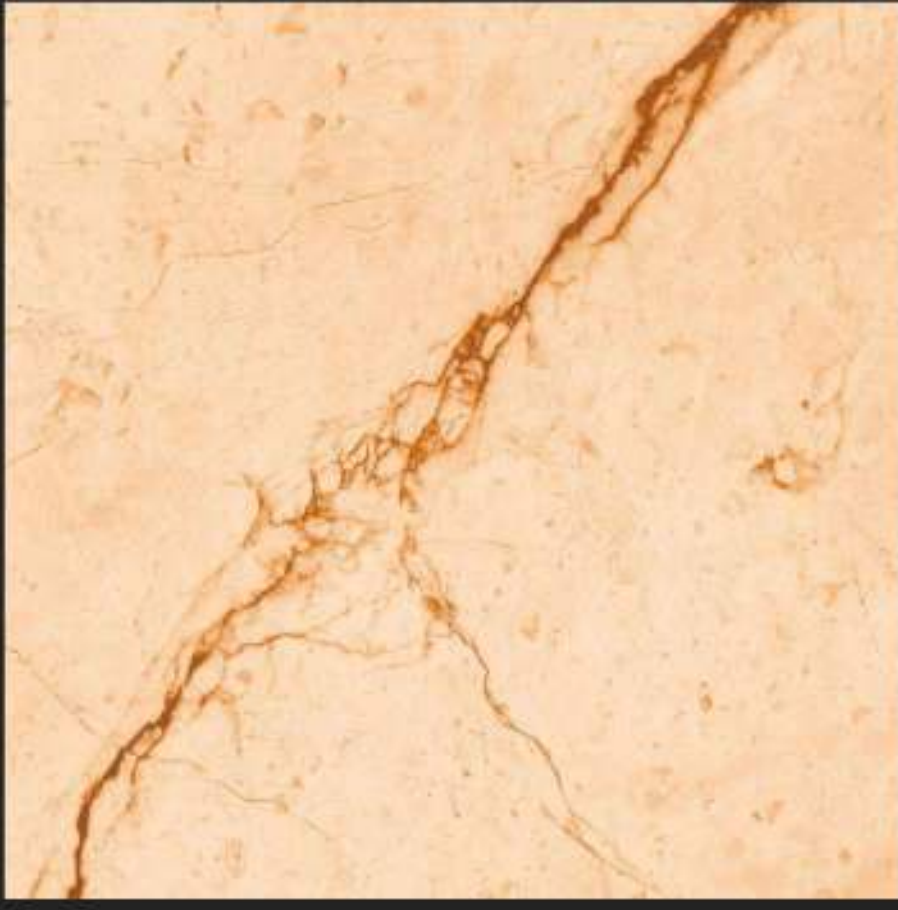

600 x
600 mm

CARVING
SURFACE

MATT
FINISH

WATER
PROOF

Carving
Surface

C-152

R-1