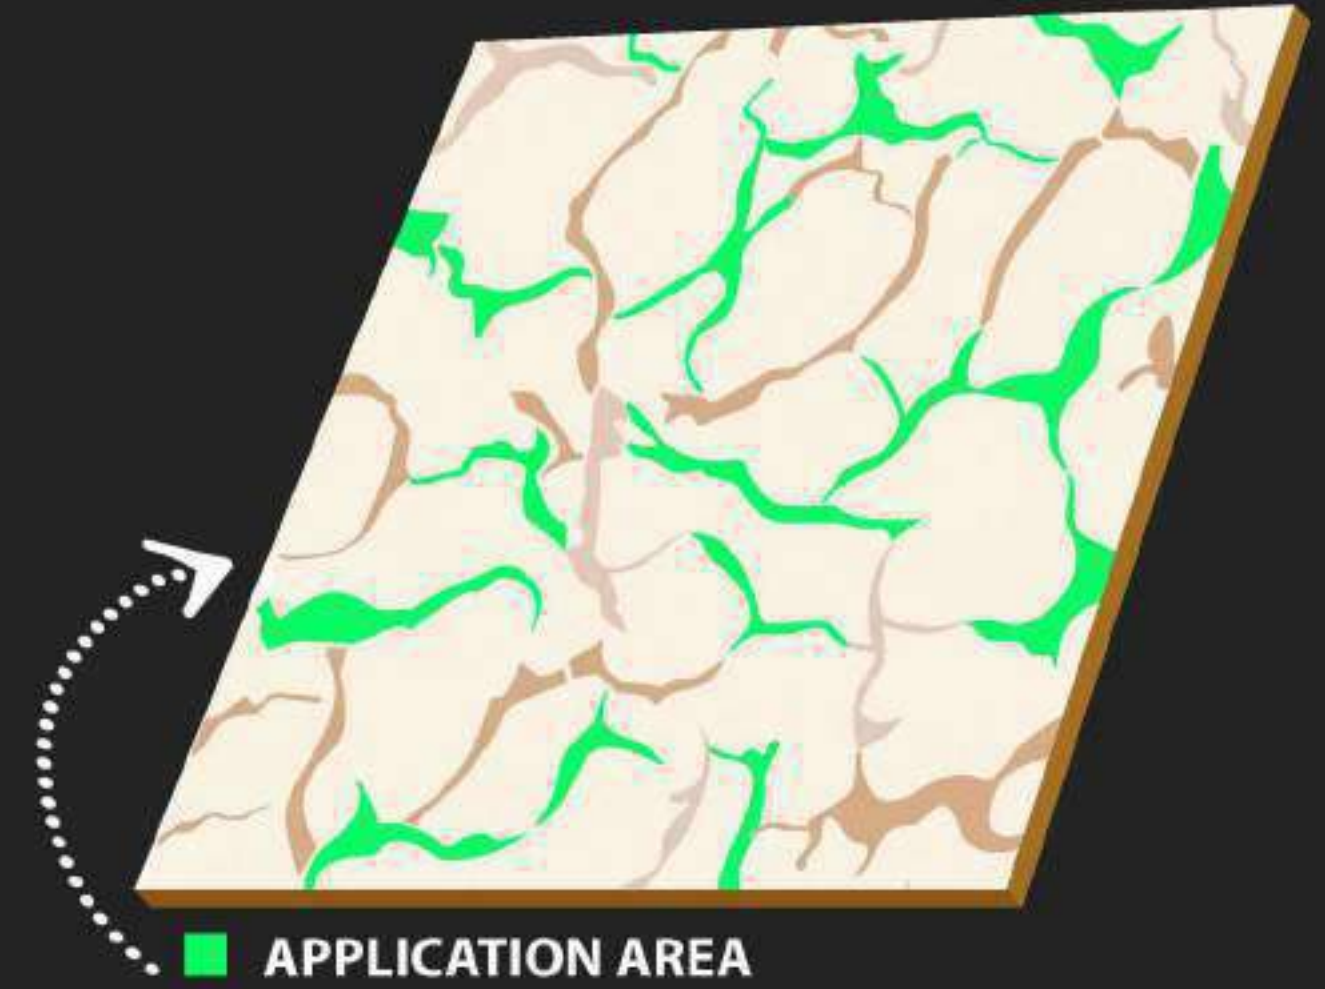

Spa & Wellness

Restaurants

600 x
600 mm

CARVING
SURFACE

MATT
FINISH

WATER
PROOF

Carving
Surface

C-113