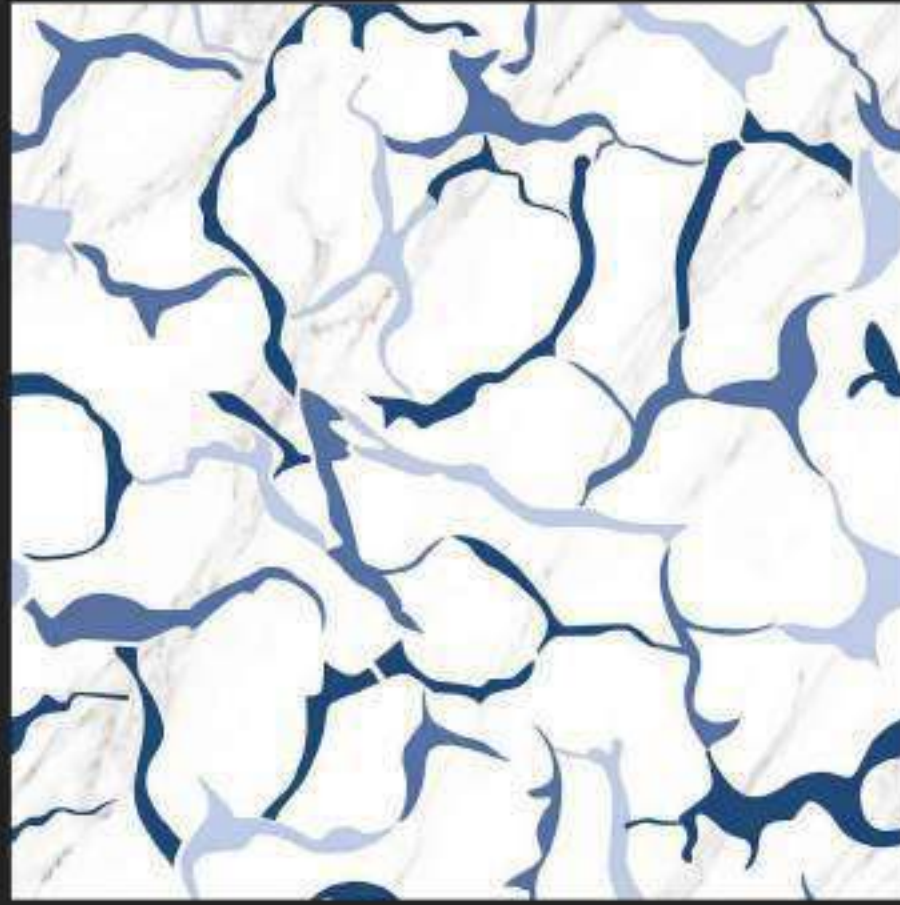

Restaurants

600 x
600 mm

CARVING
SURFACE

MATT
FINISH

WATER
PROOF

Carving
Surface

C-115

APPLICATION AREA