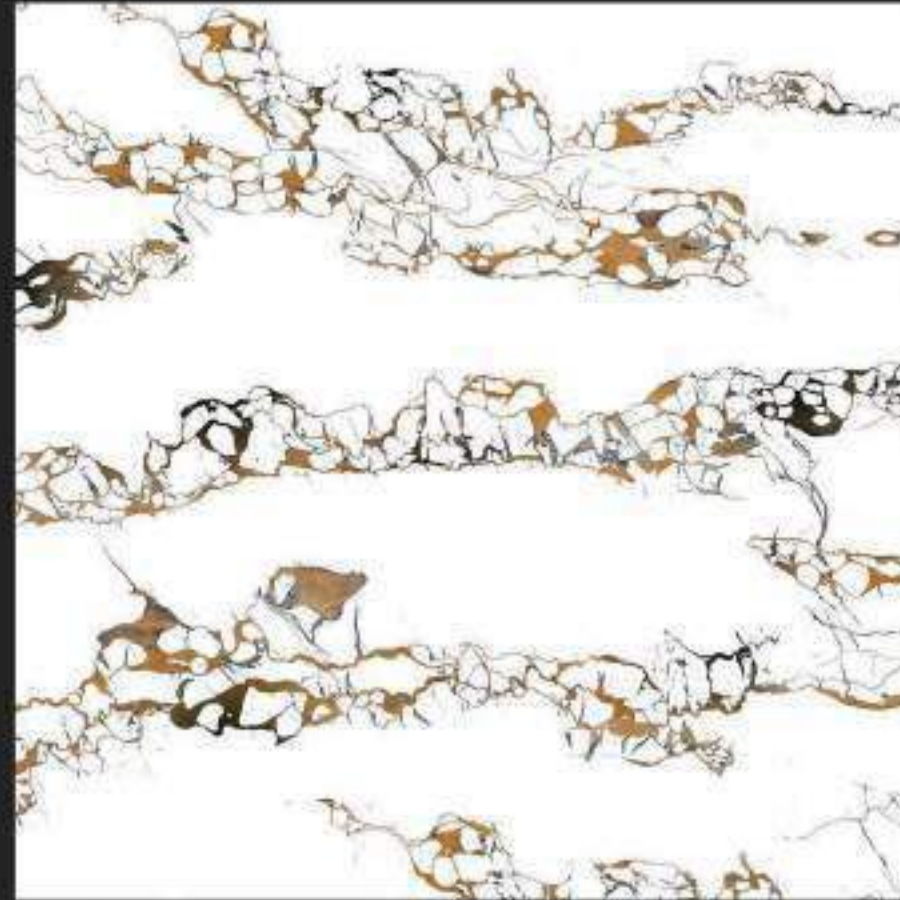

600 x
600 mm

CARVING
SURFACE

MATT
FINISH

WATER
PROOF

Carving
Surface

C-126

R-4

APPLICATION AREA

TILES
OF
INDIA

- Airports
- Hotels
- Offices
- Museums
- Shops
- Homes
- Spa & Wellness
- Restaurants