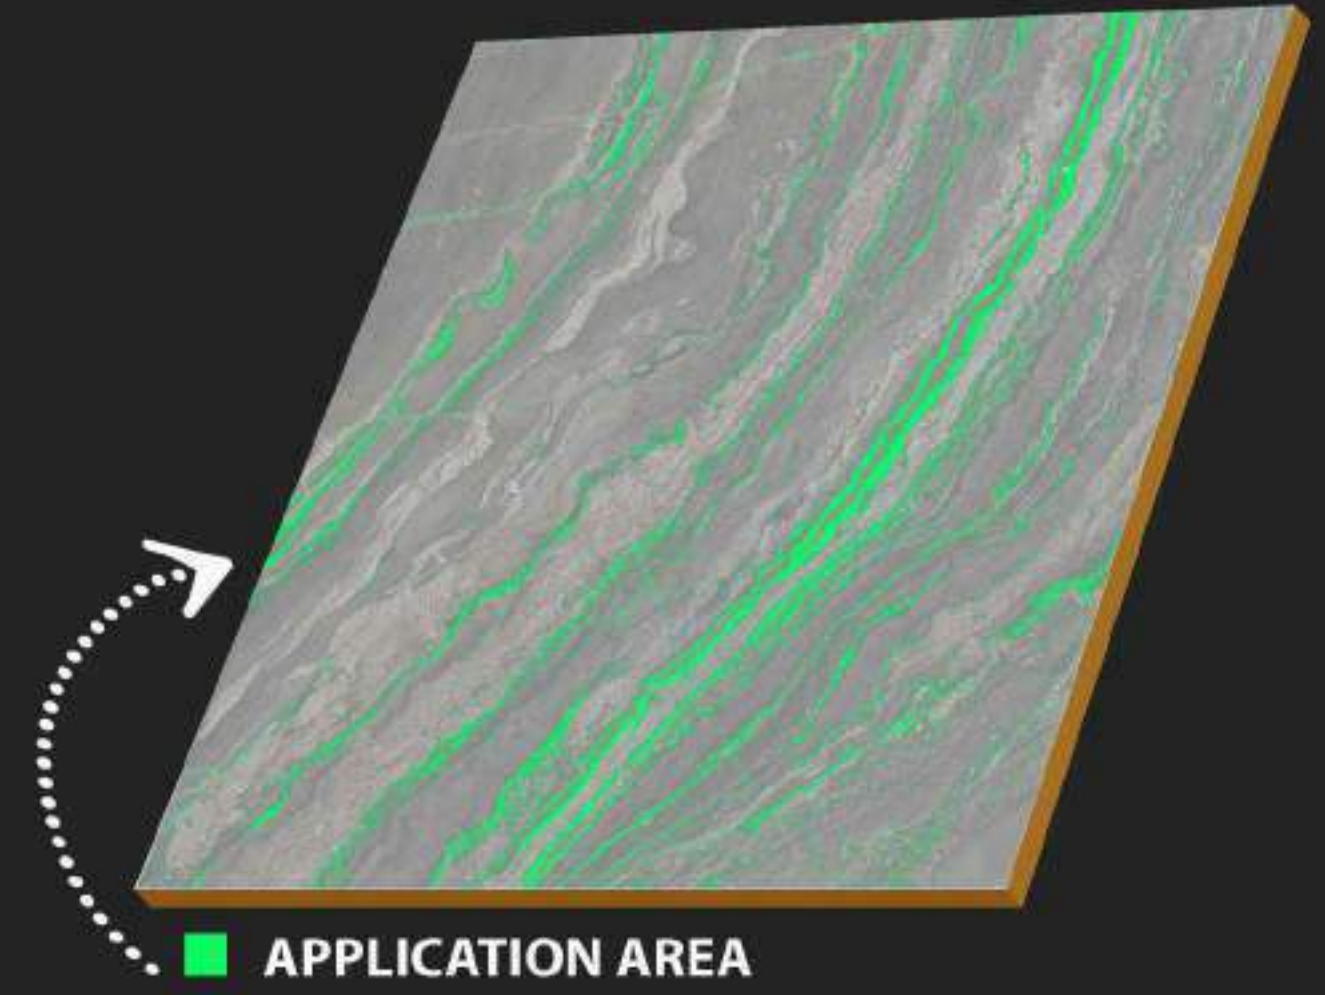

APPLICATION AREA

TILES
OF
INDIA

Airports

Hotels

Offices

Museums

Shops

Homes

Spa & Wellness

Restaurants