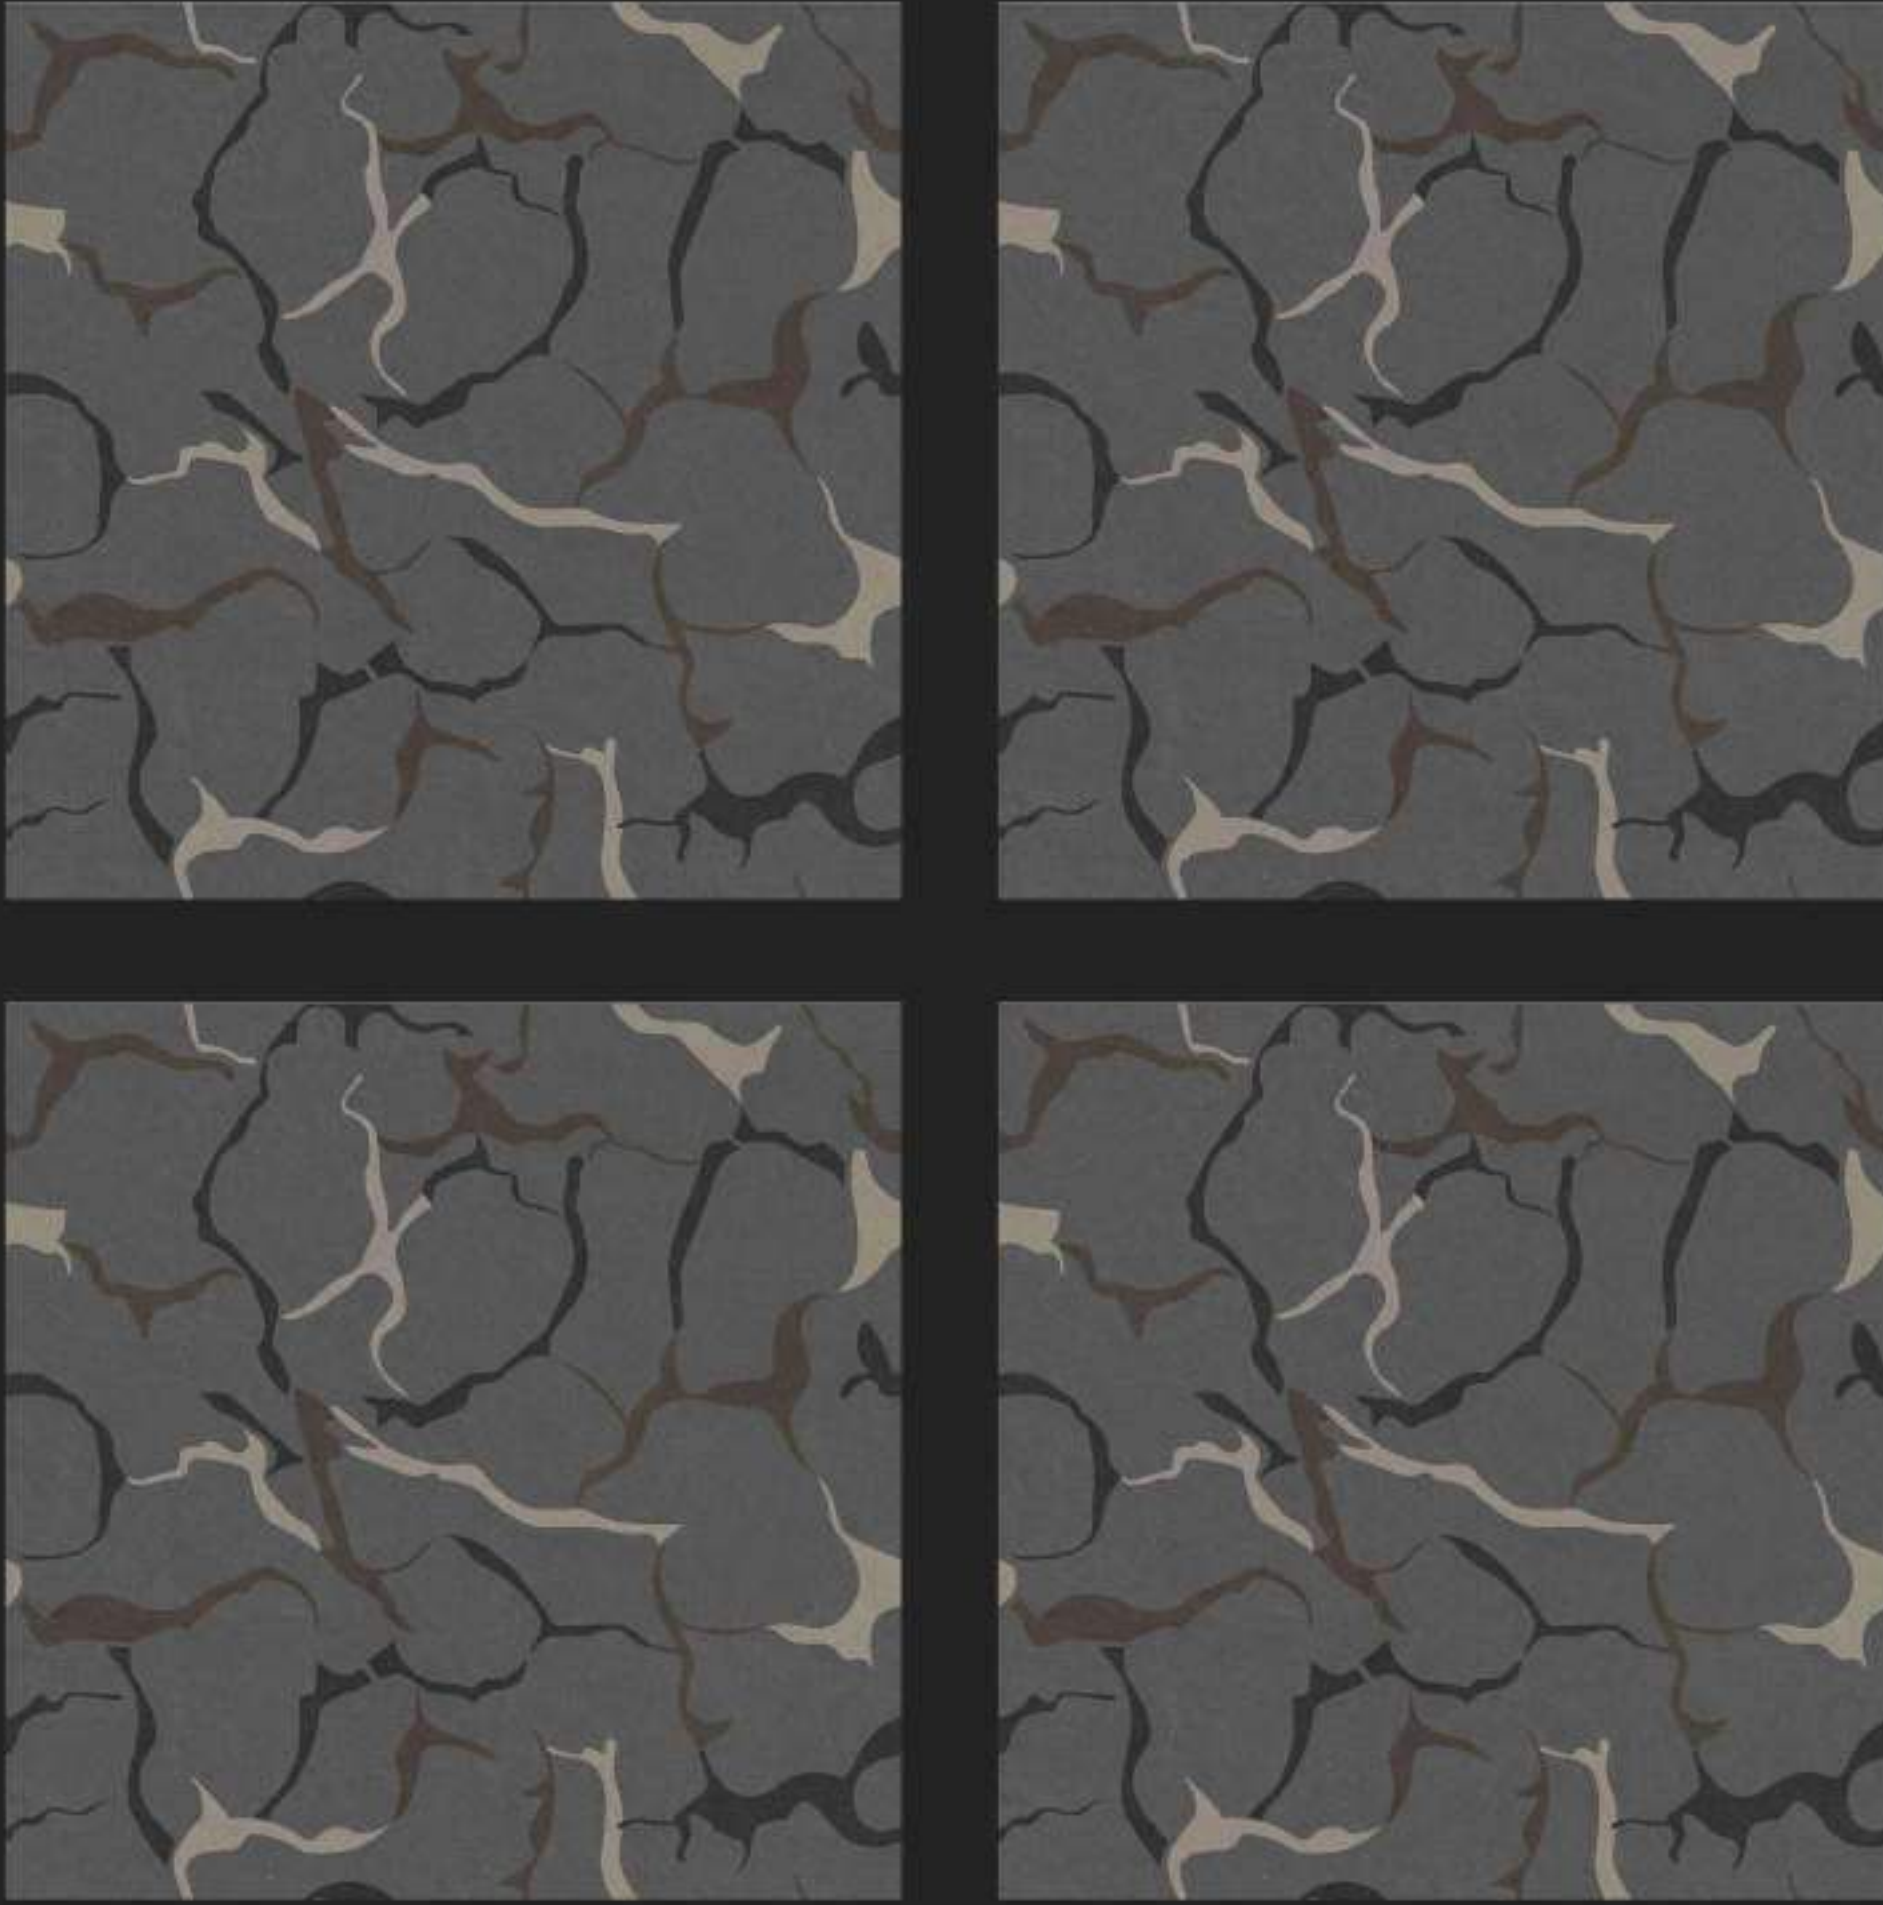

Spa & Wellness

Restaurants

600 x
600 mm

CARVING
SURFACE

MATT
FINISH

WATER
PROOF

Carving
Surface

C-114