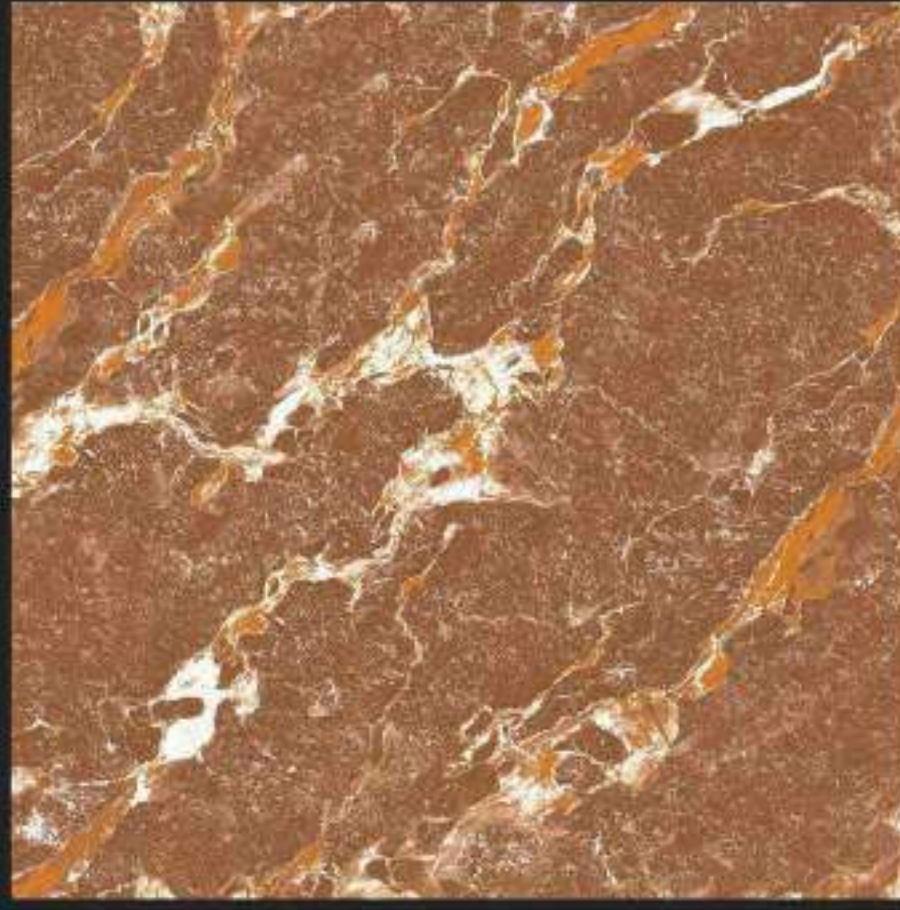

C-101

TILES
OF
INDIA

600 x
600 mm

CARVING
SURFACE

MATT
FINISH

WATER
PROOF

Carving
Surface

C-102