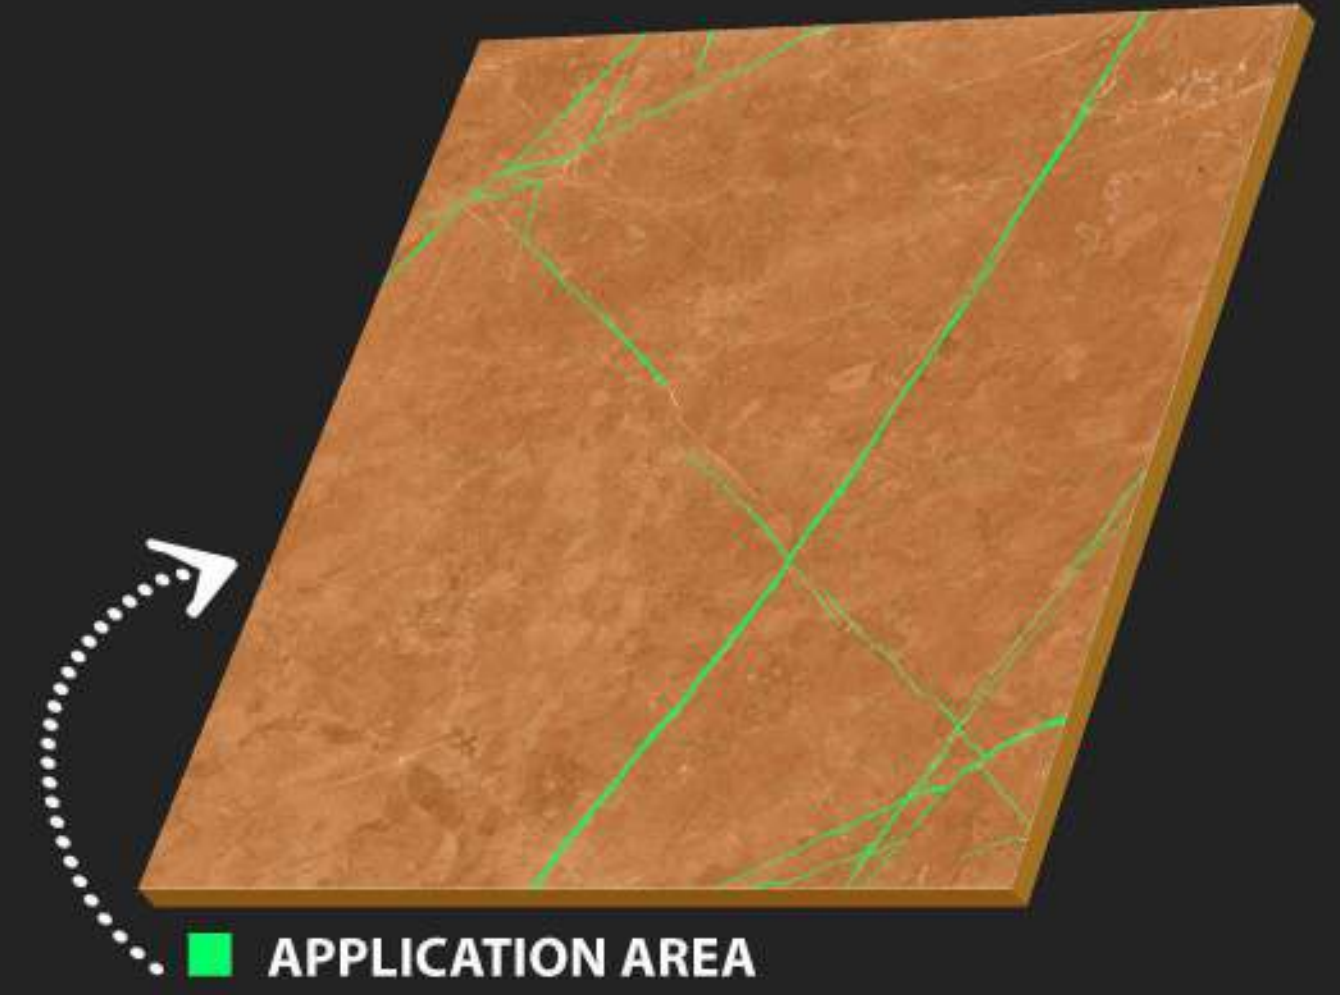

APPLICATION AREA

TILES
OF
INDIA

Airports

Hotels

Offices

Museums

Shops

Homes

Spa & Wellness

Restaurants