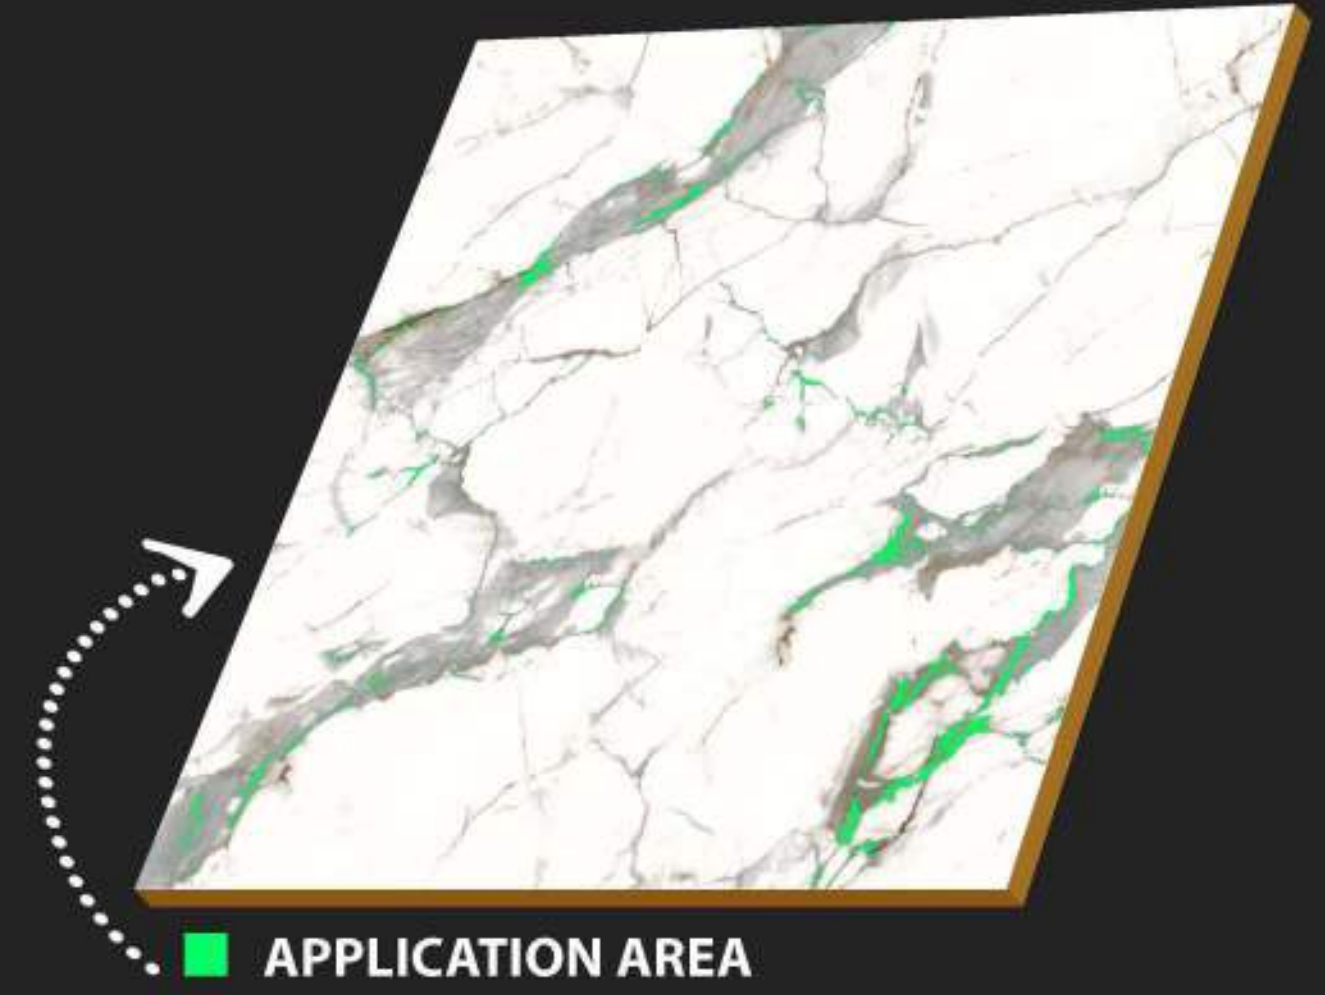

APPLICATION AREA

TILES
OF
INDIA

- Airports
- Hotels
- Offices
- Museums
- Shops
- Homes
- Spa & Wellness
- Restaurants