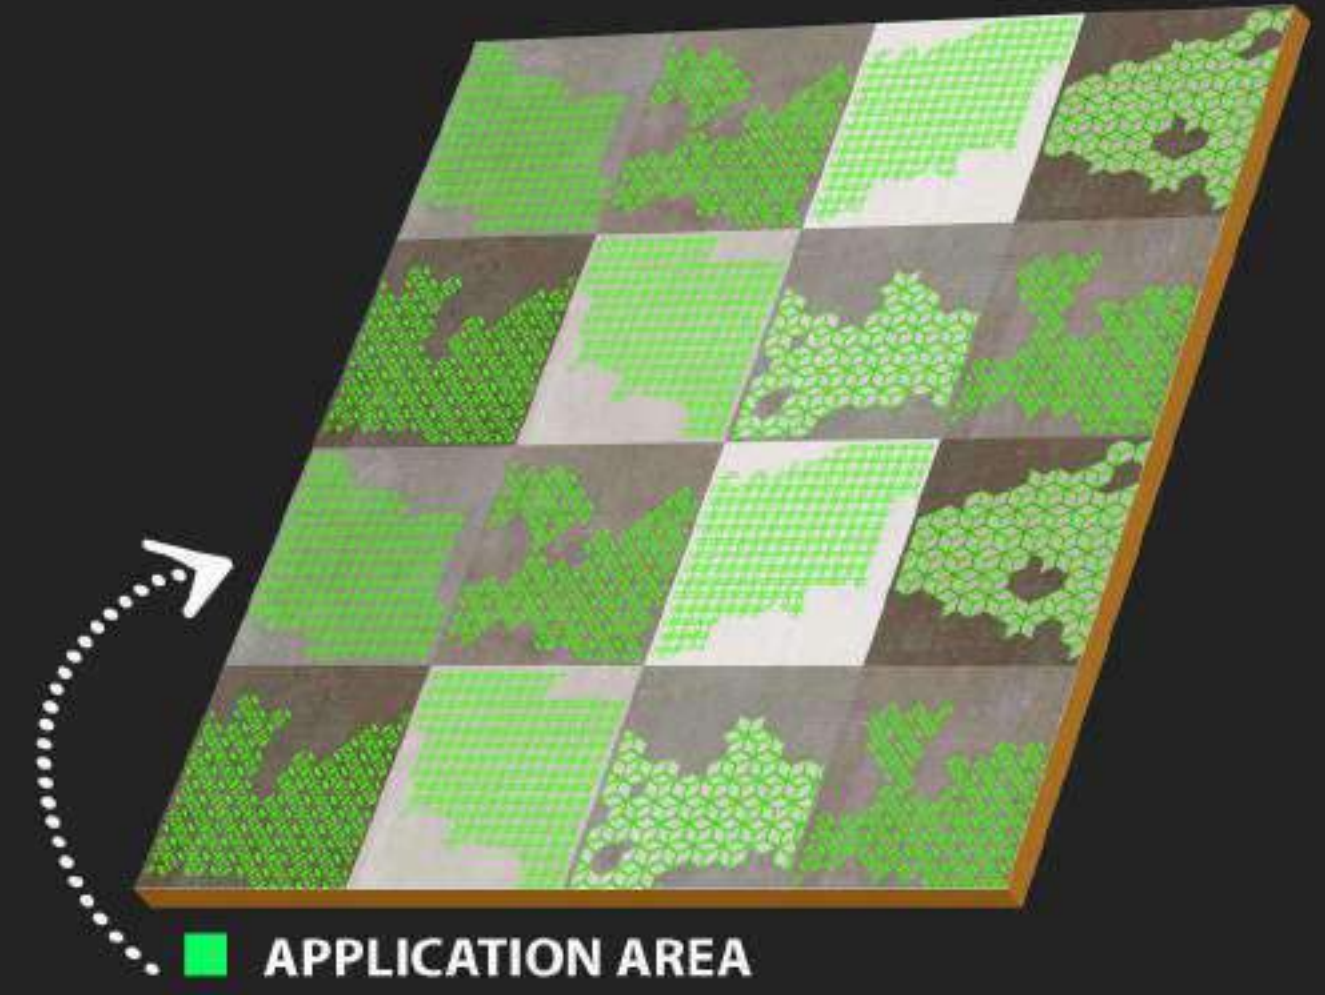

600 x
600 mm

CARVING
SURFACE

MATT
FINISH

WATER
PROOF

Carving
Surface

C-146

APPLICATION AREA

TILES
OF
INDIA

- Airports
- Hotels
- Offices
- Museums
- Shops
- Homes
- Spa & Wellness
- Restaurants