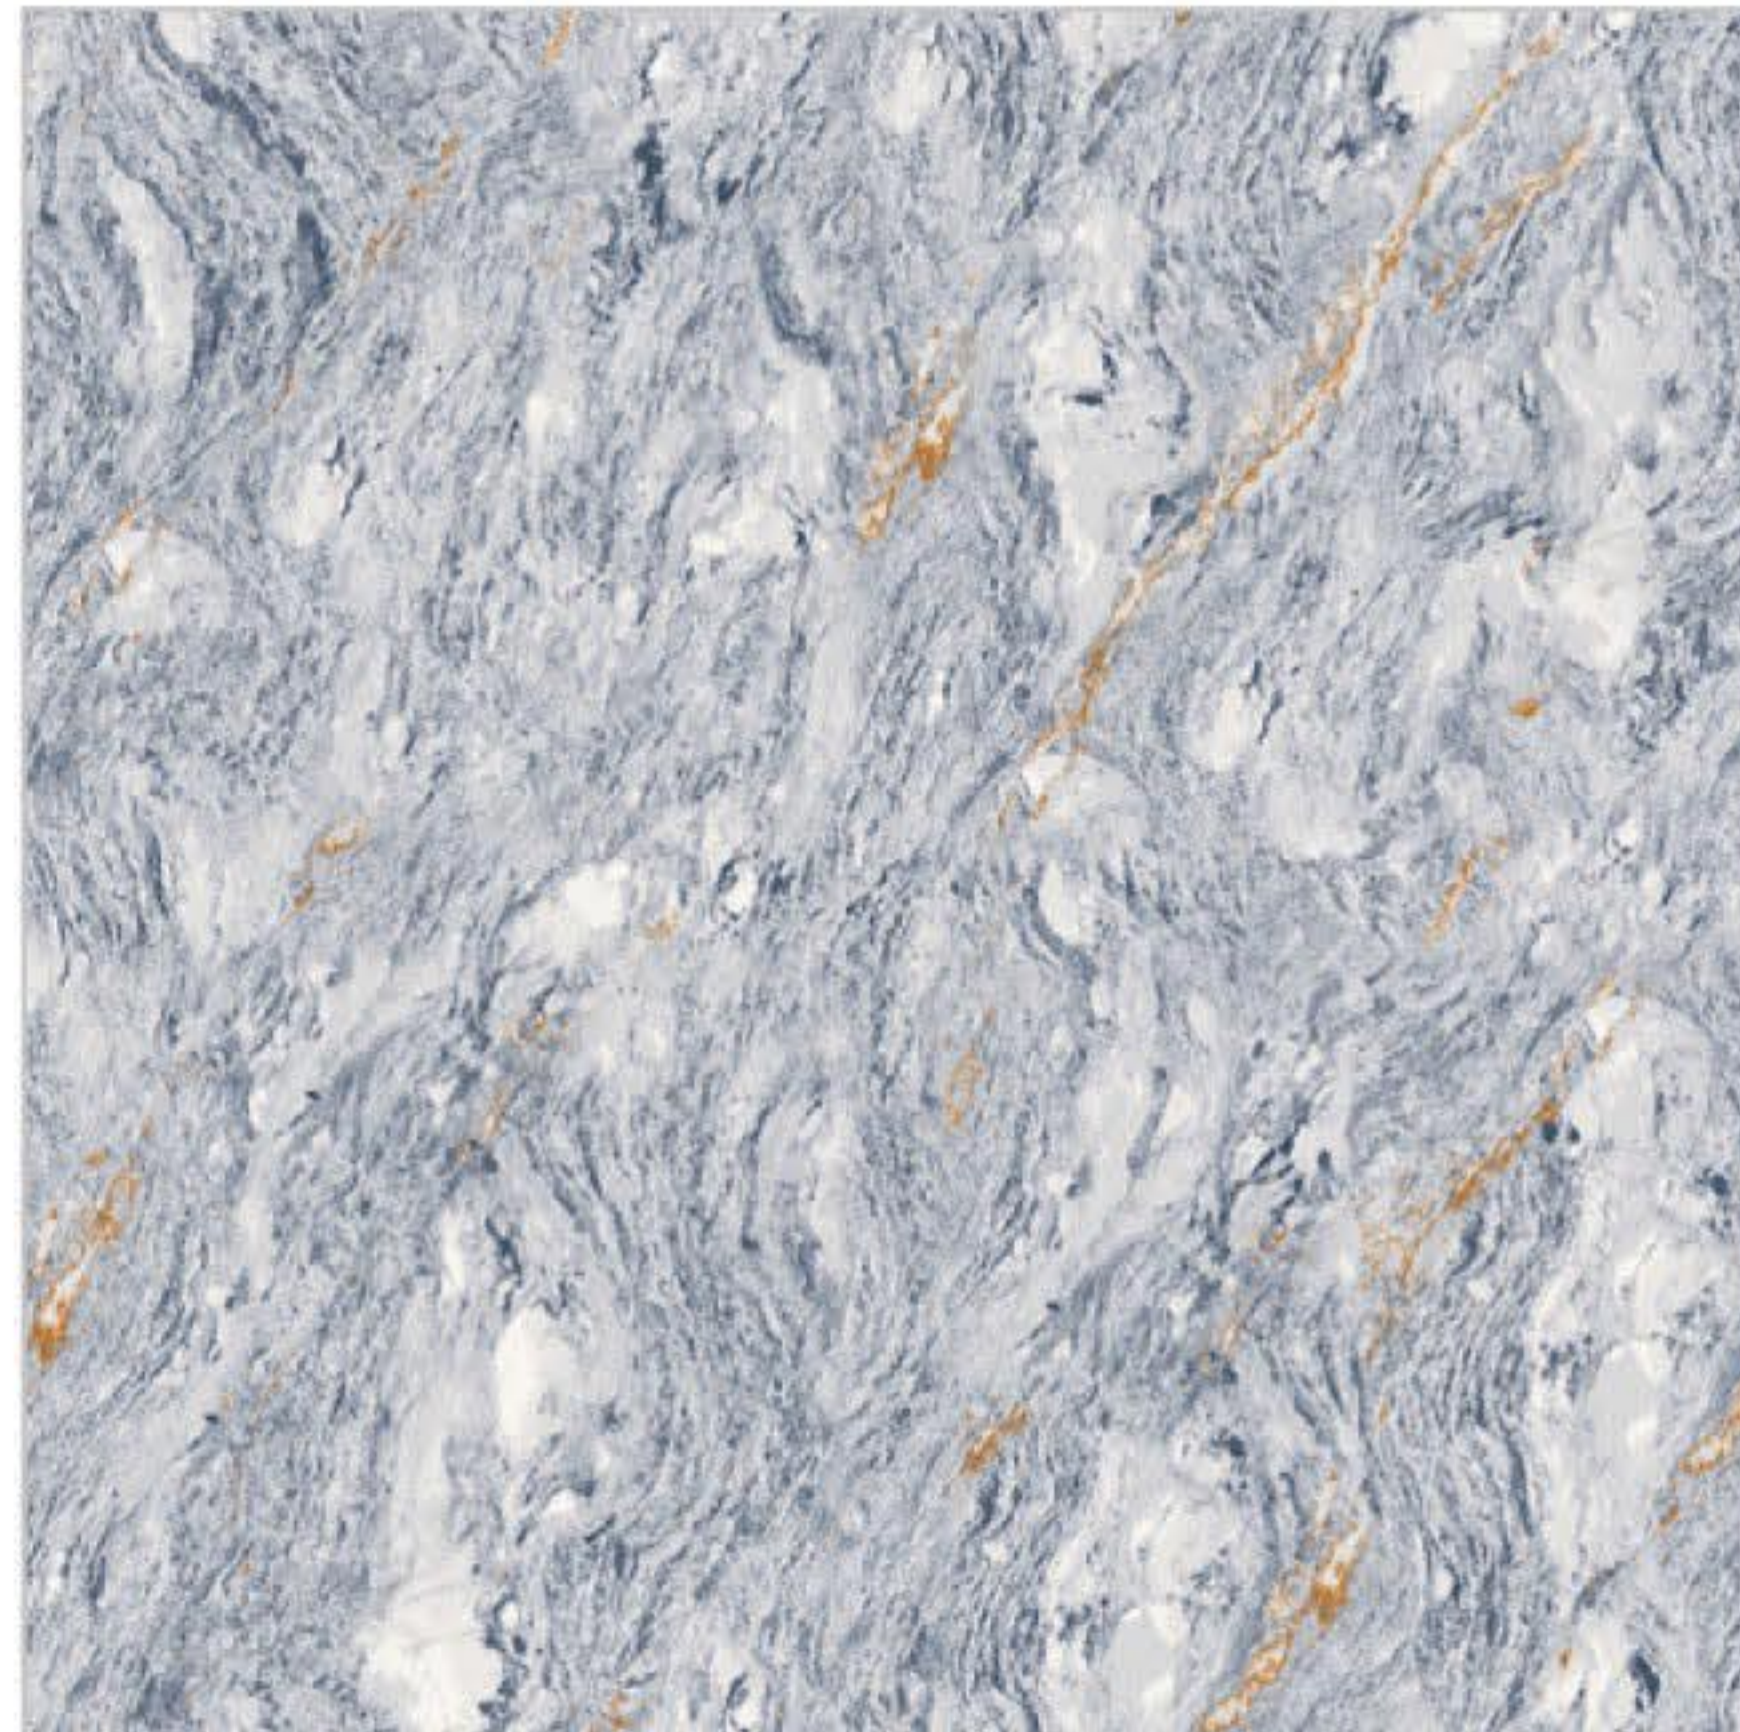

FINISH
Matt

SIZE
600x600mm

TYPE
Floor

SERIES
Double Charge

752

753

754

755

756

757

758

759

760