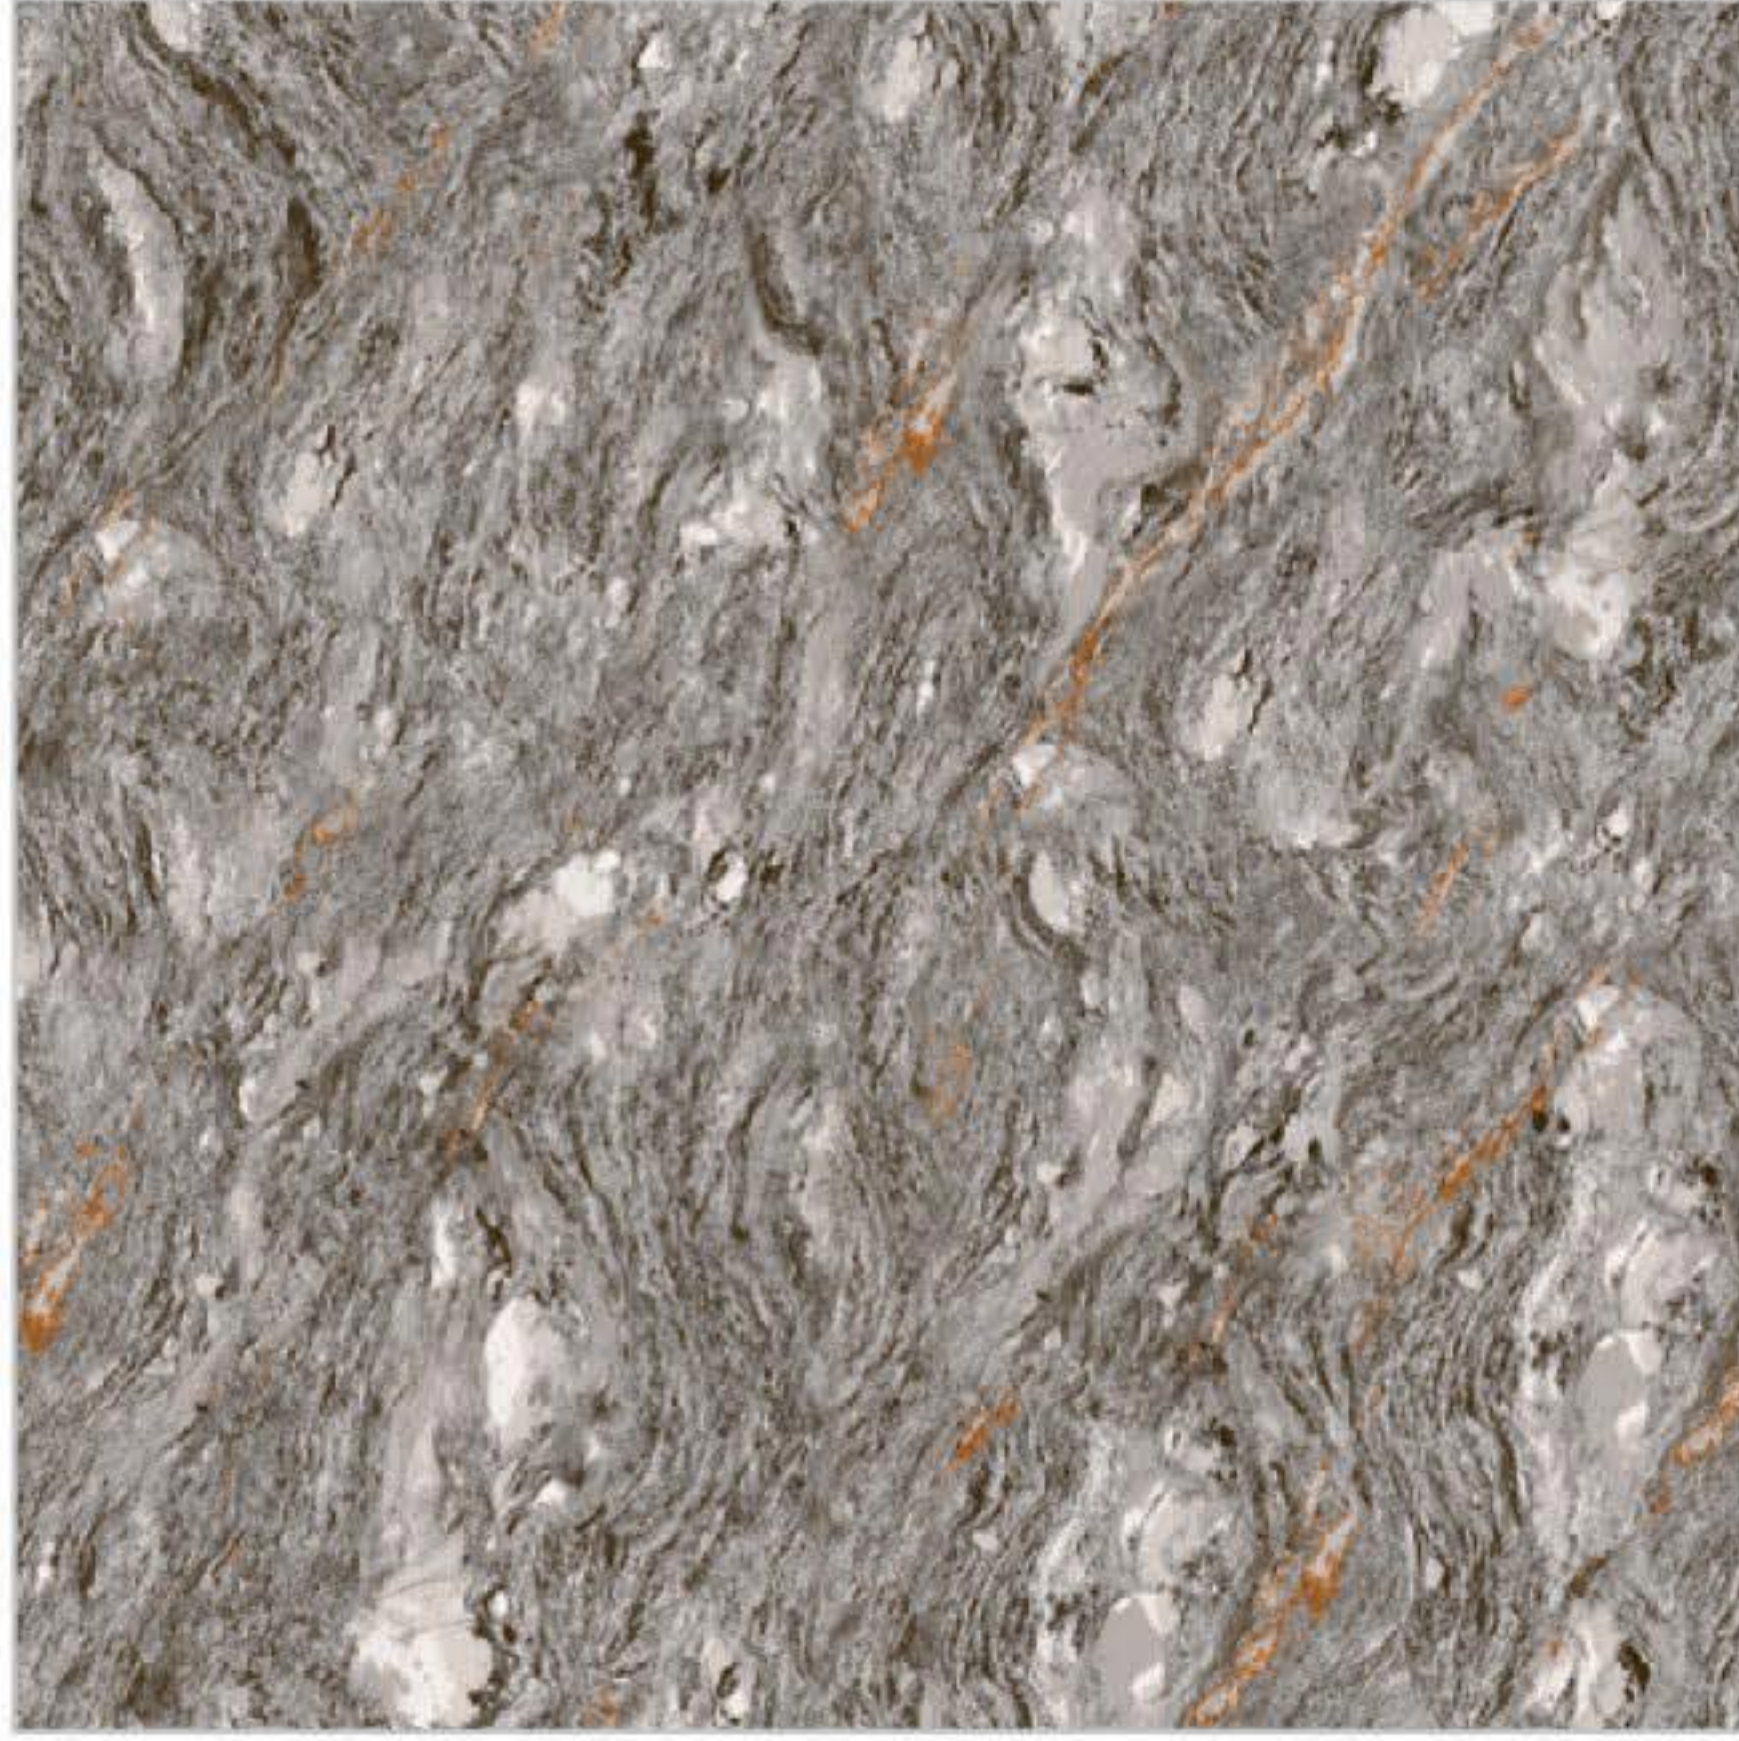

600x
600MM

DOUBLE CHARGE

FINISH
Matt

SIZE
600x600mm

TYPE
Floor

SERIES
Double Charge

751

FINISH
Matt

SIZE
600x600mm

TYPE
Floor

SERIES
Double Charge

752

753

754

755

756

757

758

759

760

FINISH
Matt

SIZE
600x600mm

TYPE
Floor

SERIES
Double Charge

761

FINISH
Matt

SIZE
600x600mm

TYPE
Floor

SERIES
Double Charge

762

763

764