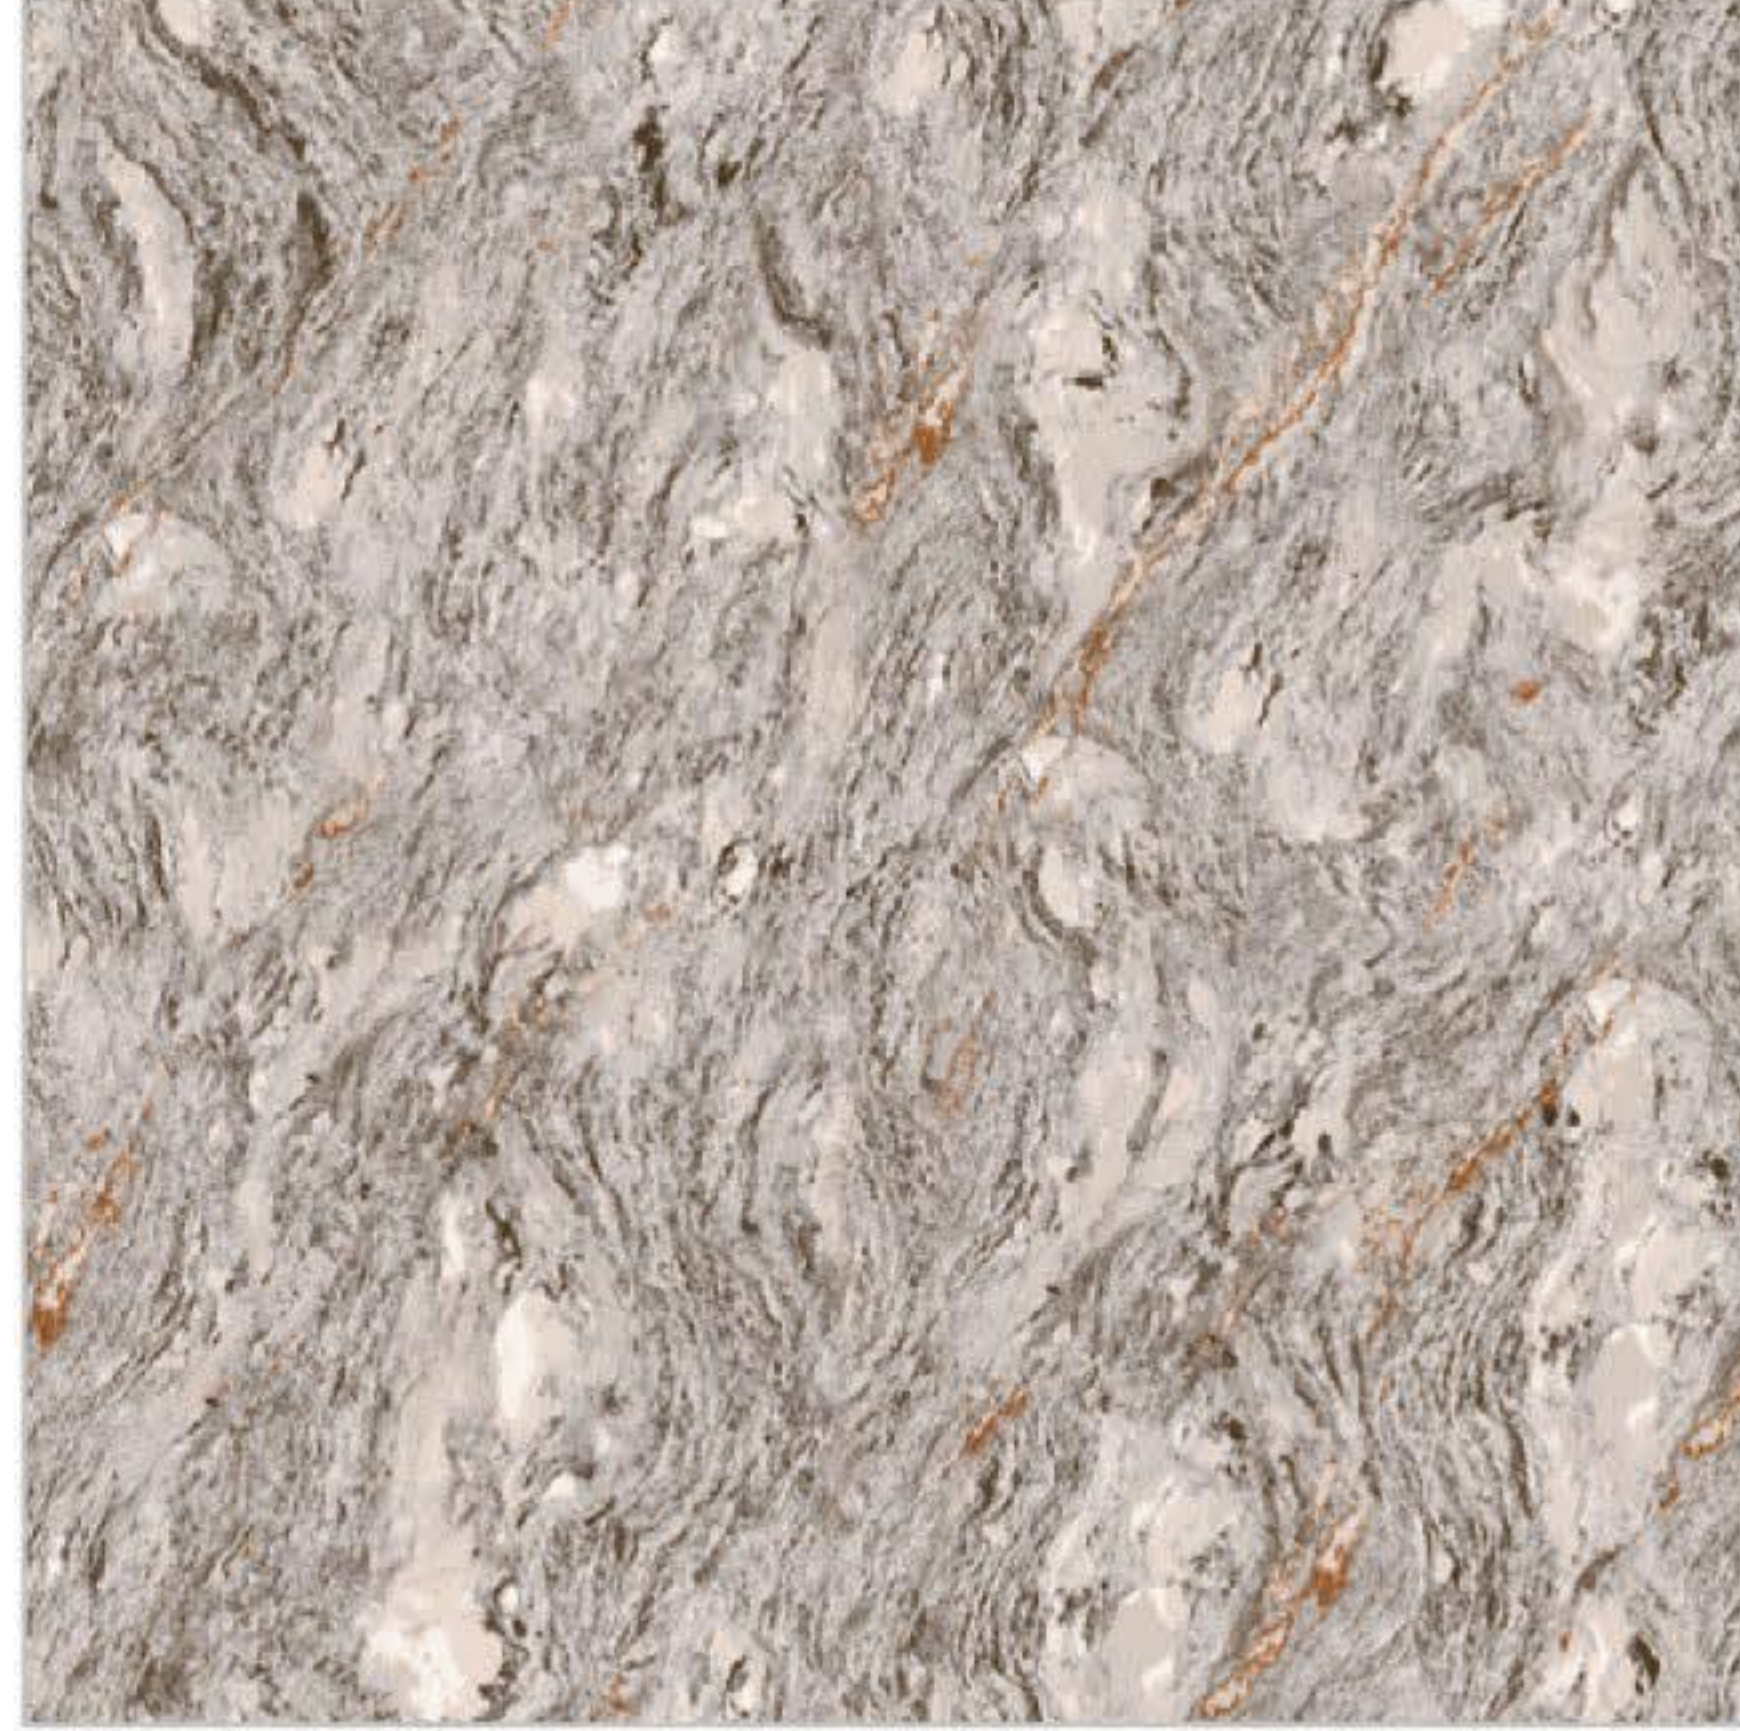

600x
600MM

DOUBLE CHARGE

FINISH
Matt

SIZE
600x600mm

TYPE
Floor

SERIES
Double Charge

751

FINISH
Matt

SIZE
600x600mm

TYPE
Floor

SERIES
Double Charge

752

753

754

755

756

757

758

759

760

FINISH
Matt

SIZE
600x600mm

TYPE
Floor

SERIES
Double Charge