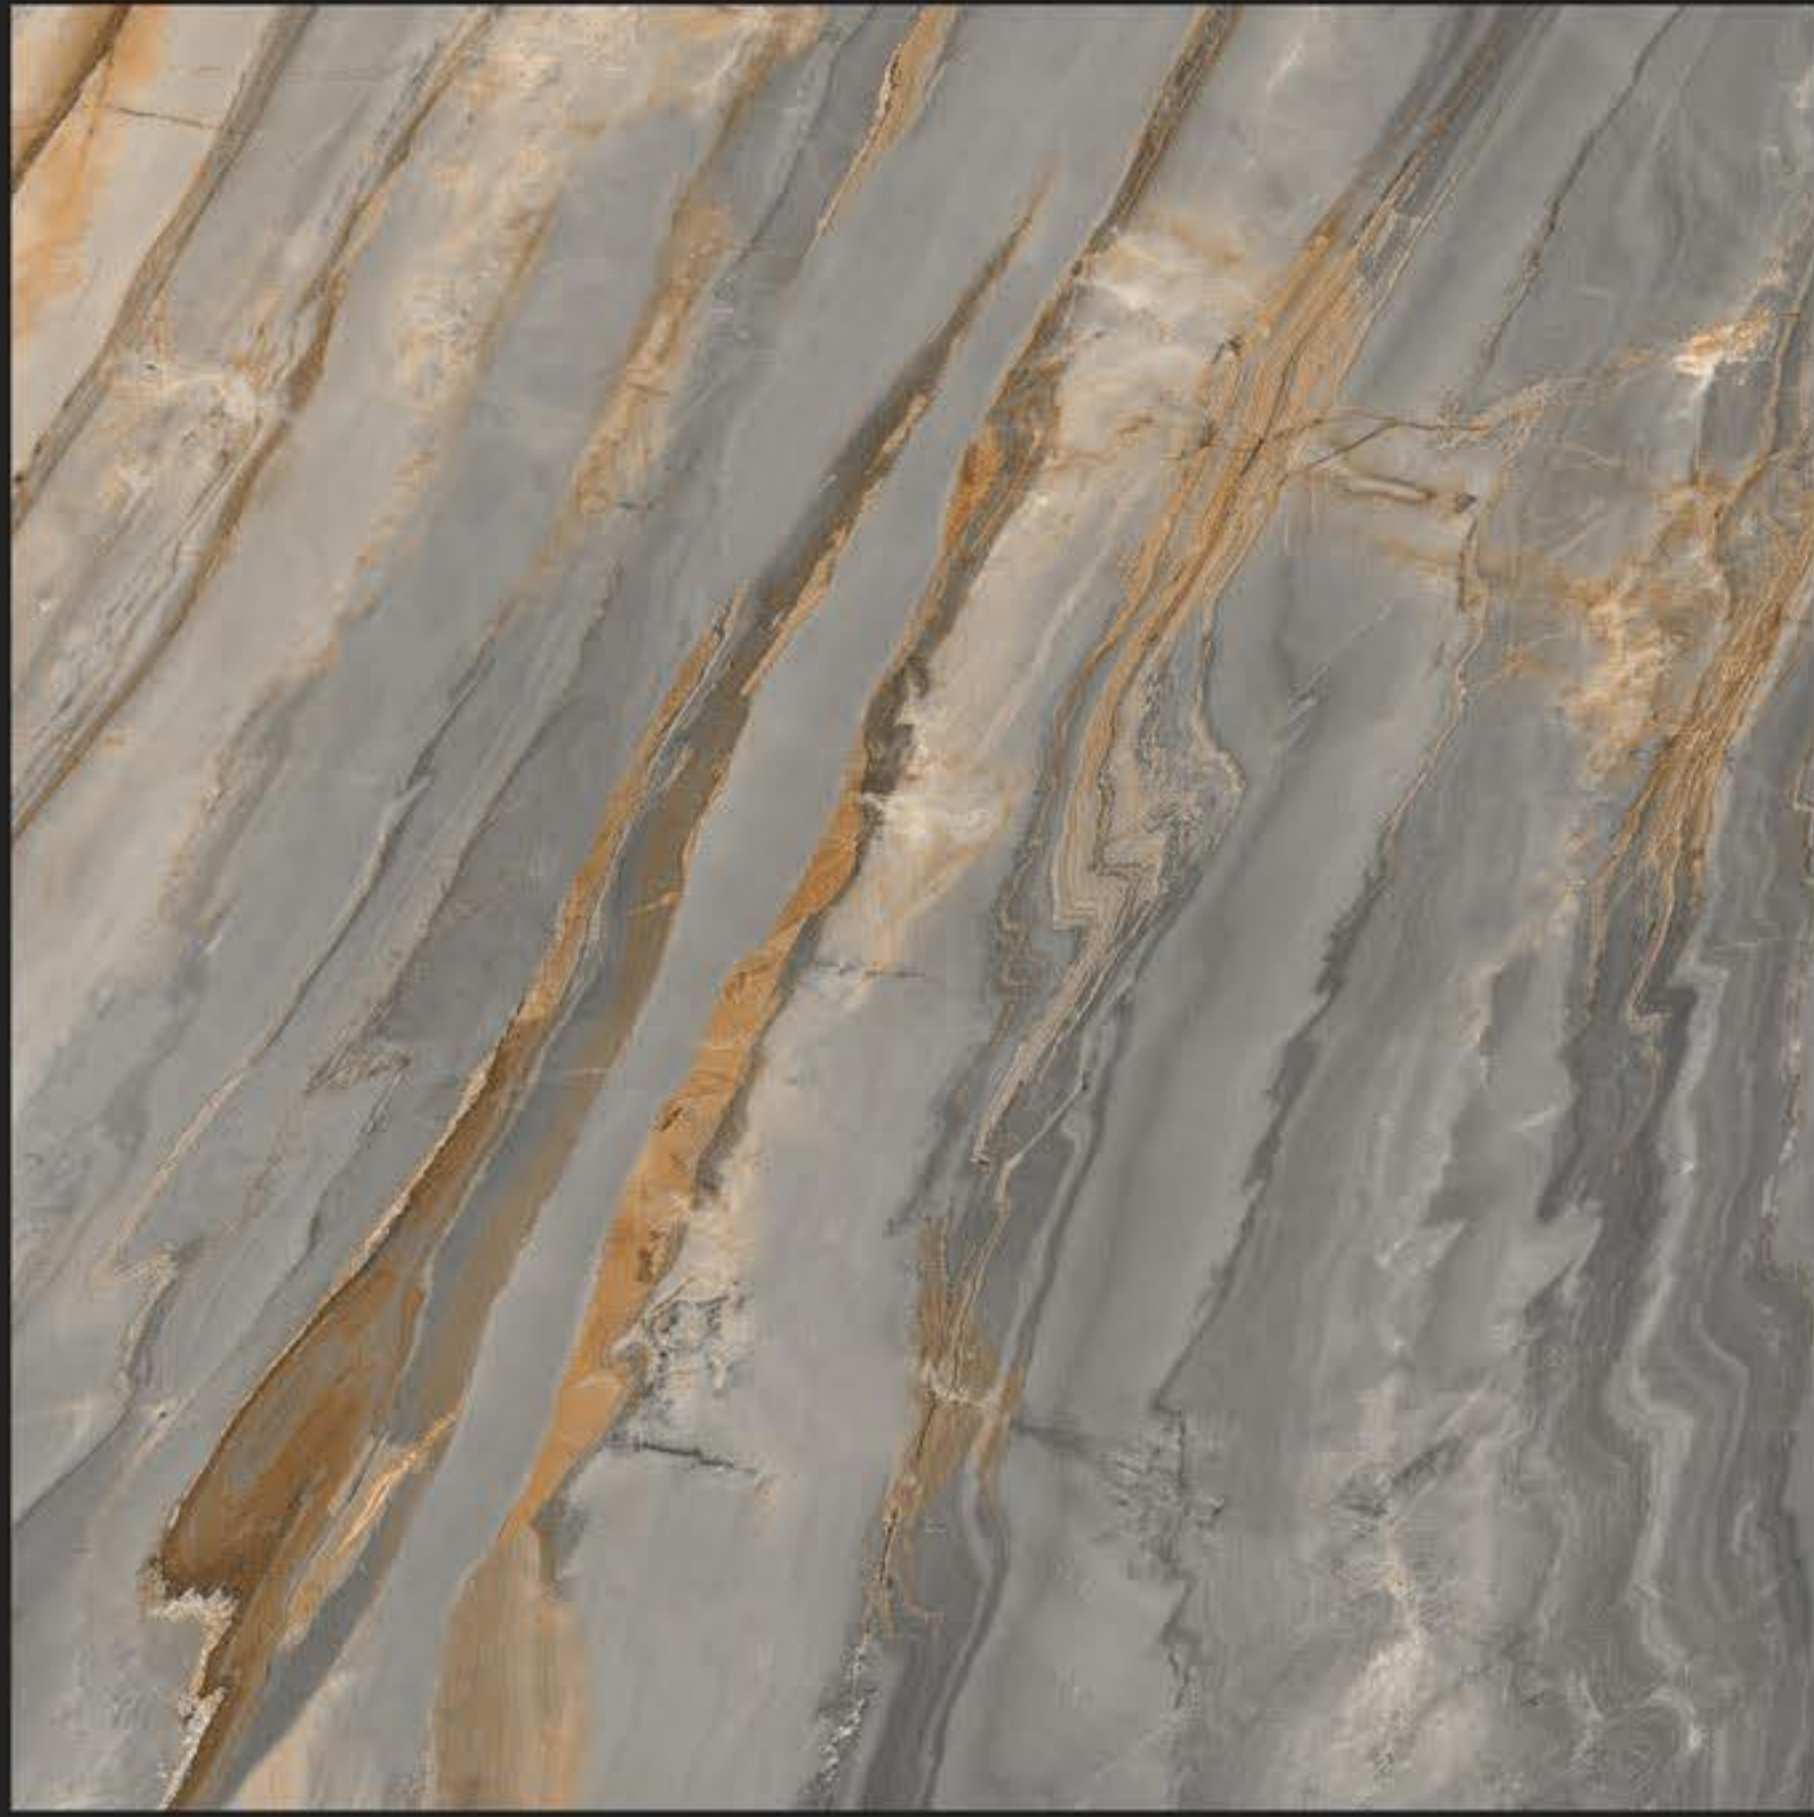

14024-L

GLOSSY SERIES

WHITE BODY
PORCELAIN TILES

600 x
600 mm

GLOSSY SERIES

14025

WHITE BODY
PORCELAIN TILES

600 x
600 mm