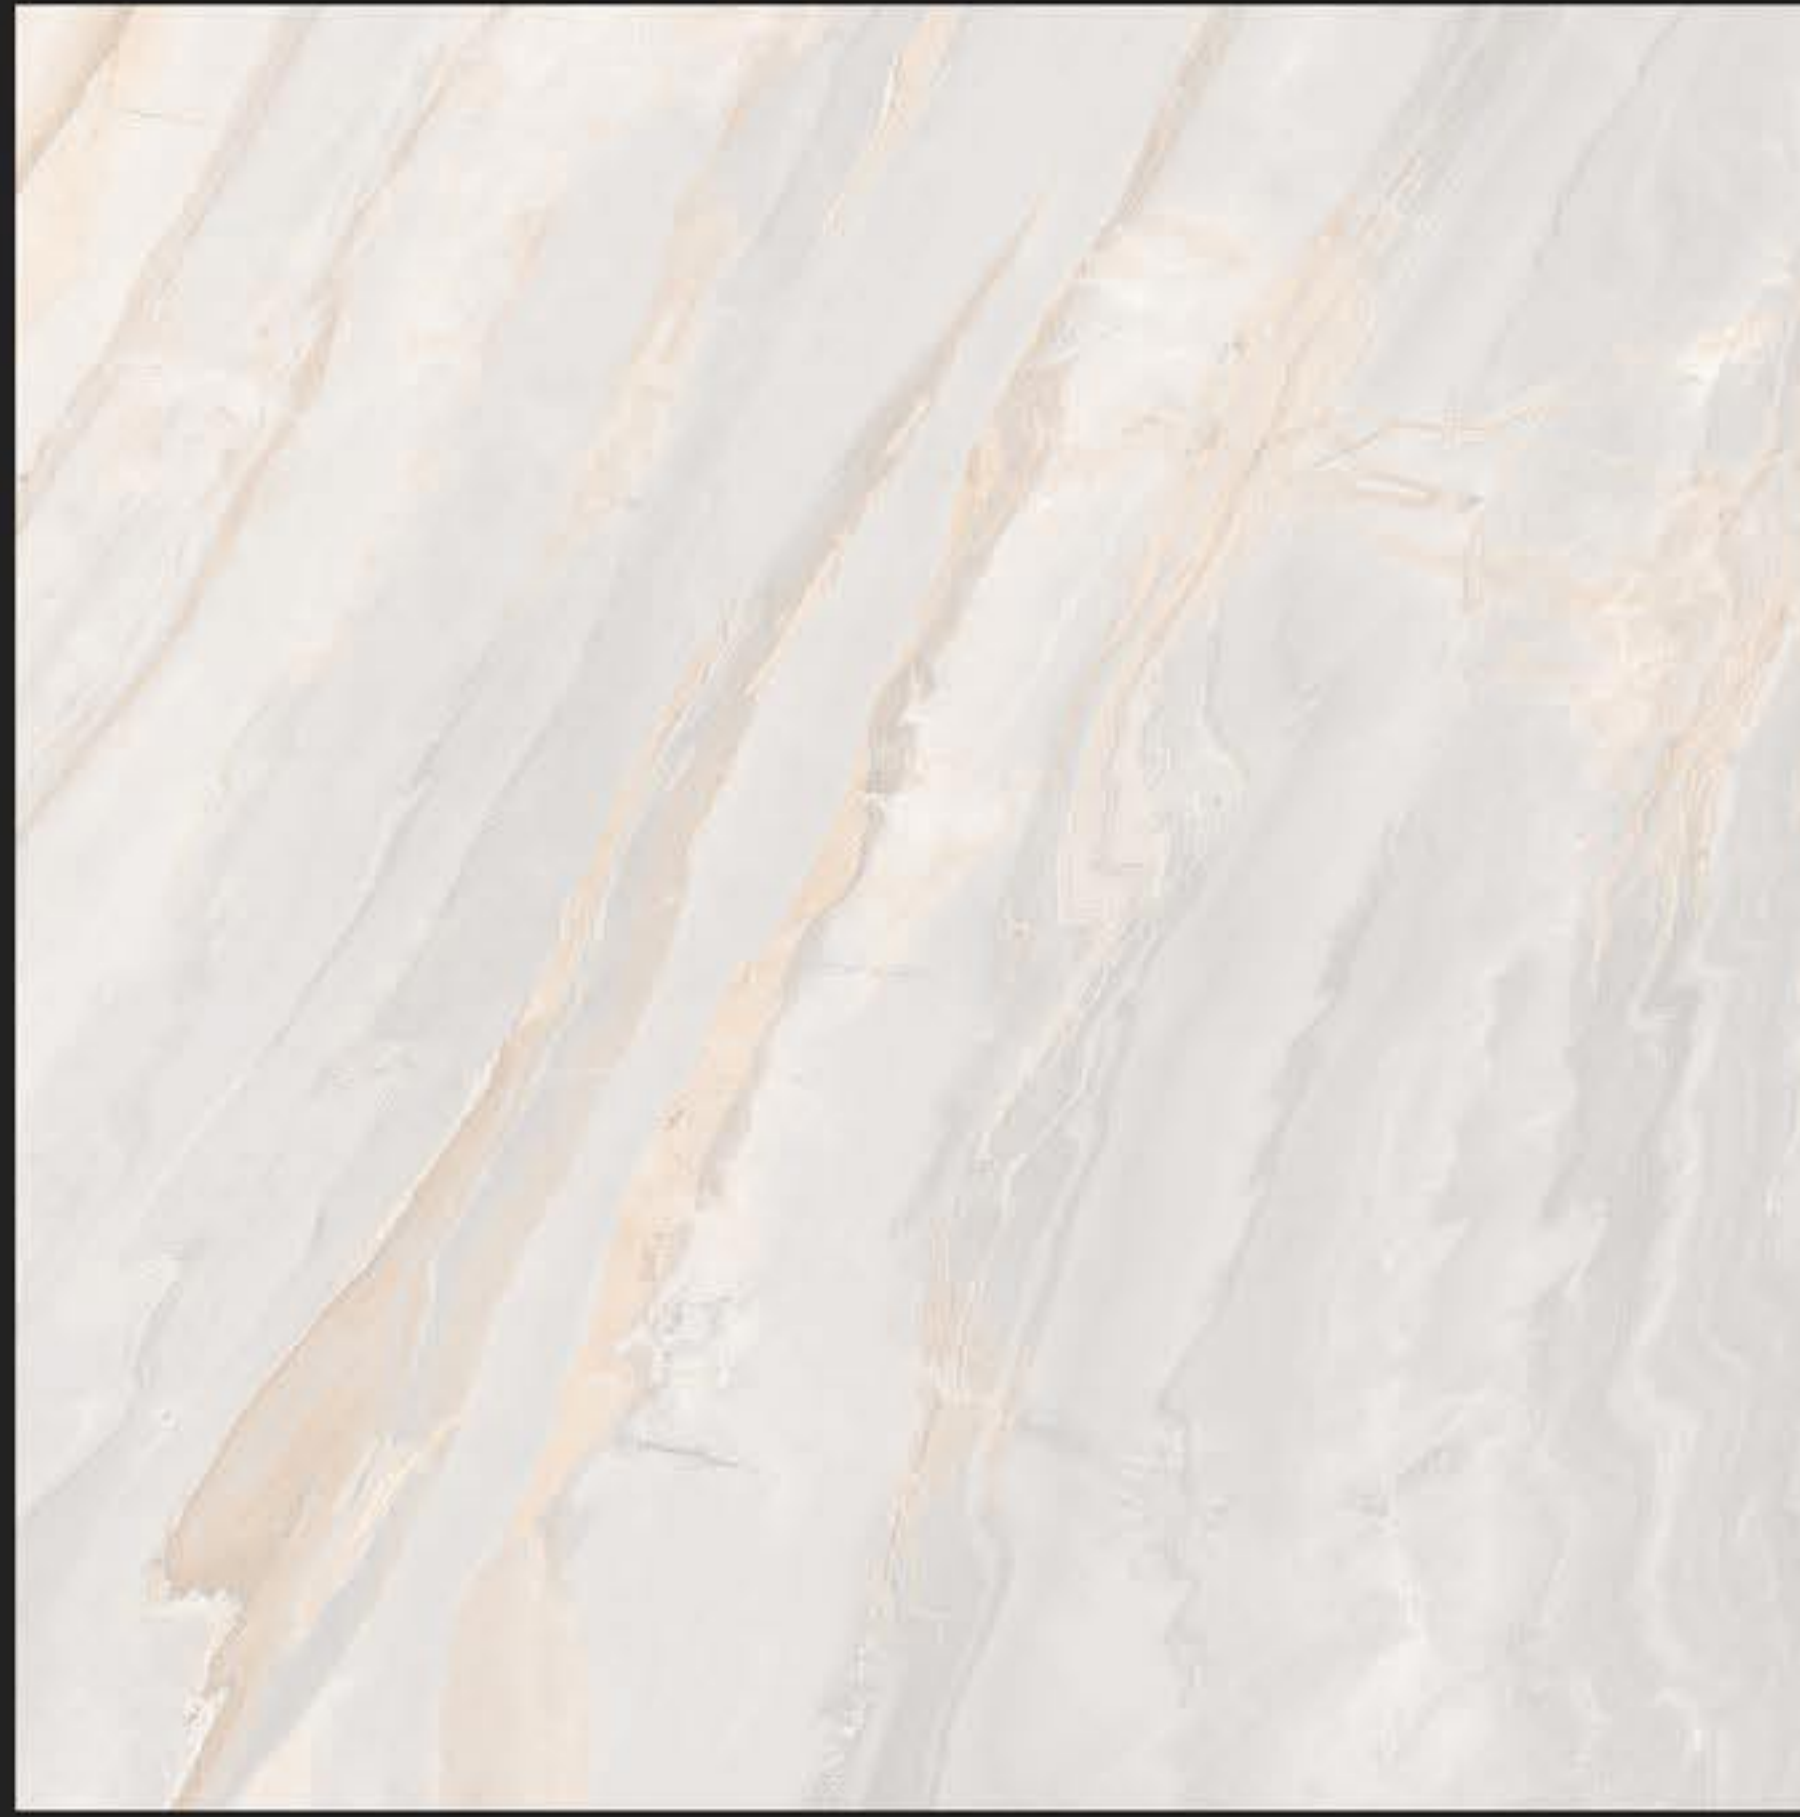

GLOSSY SERIES