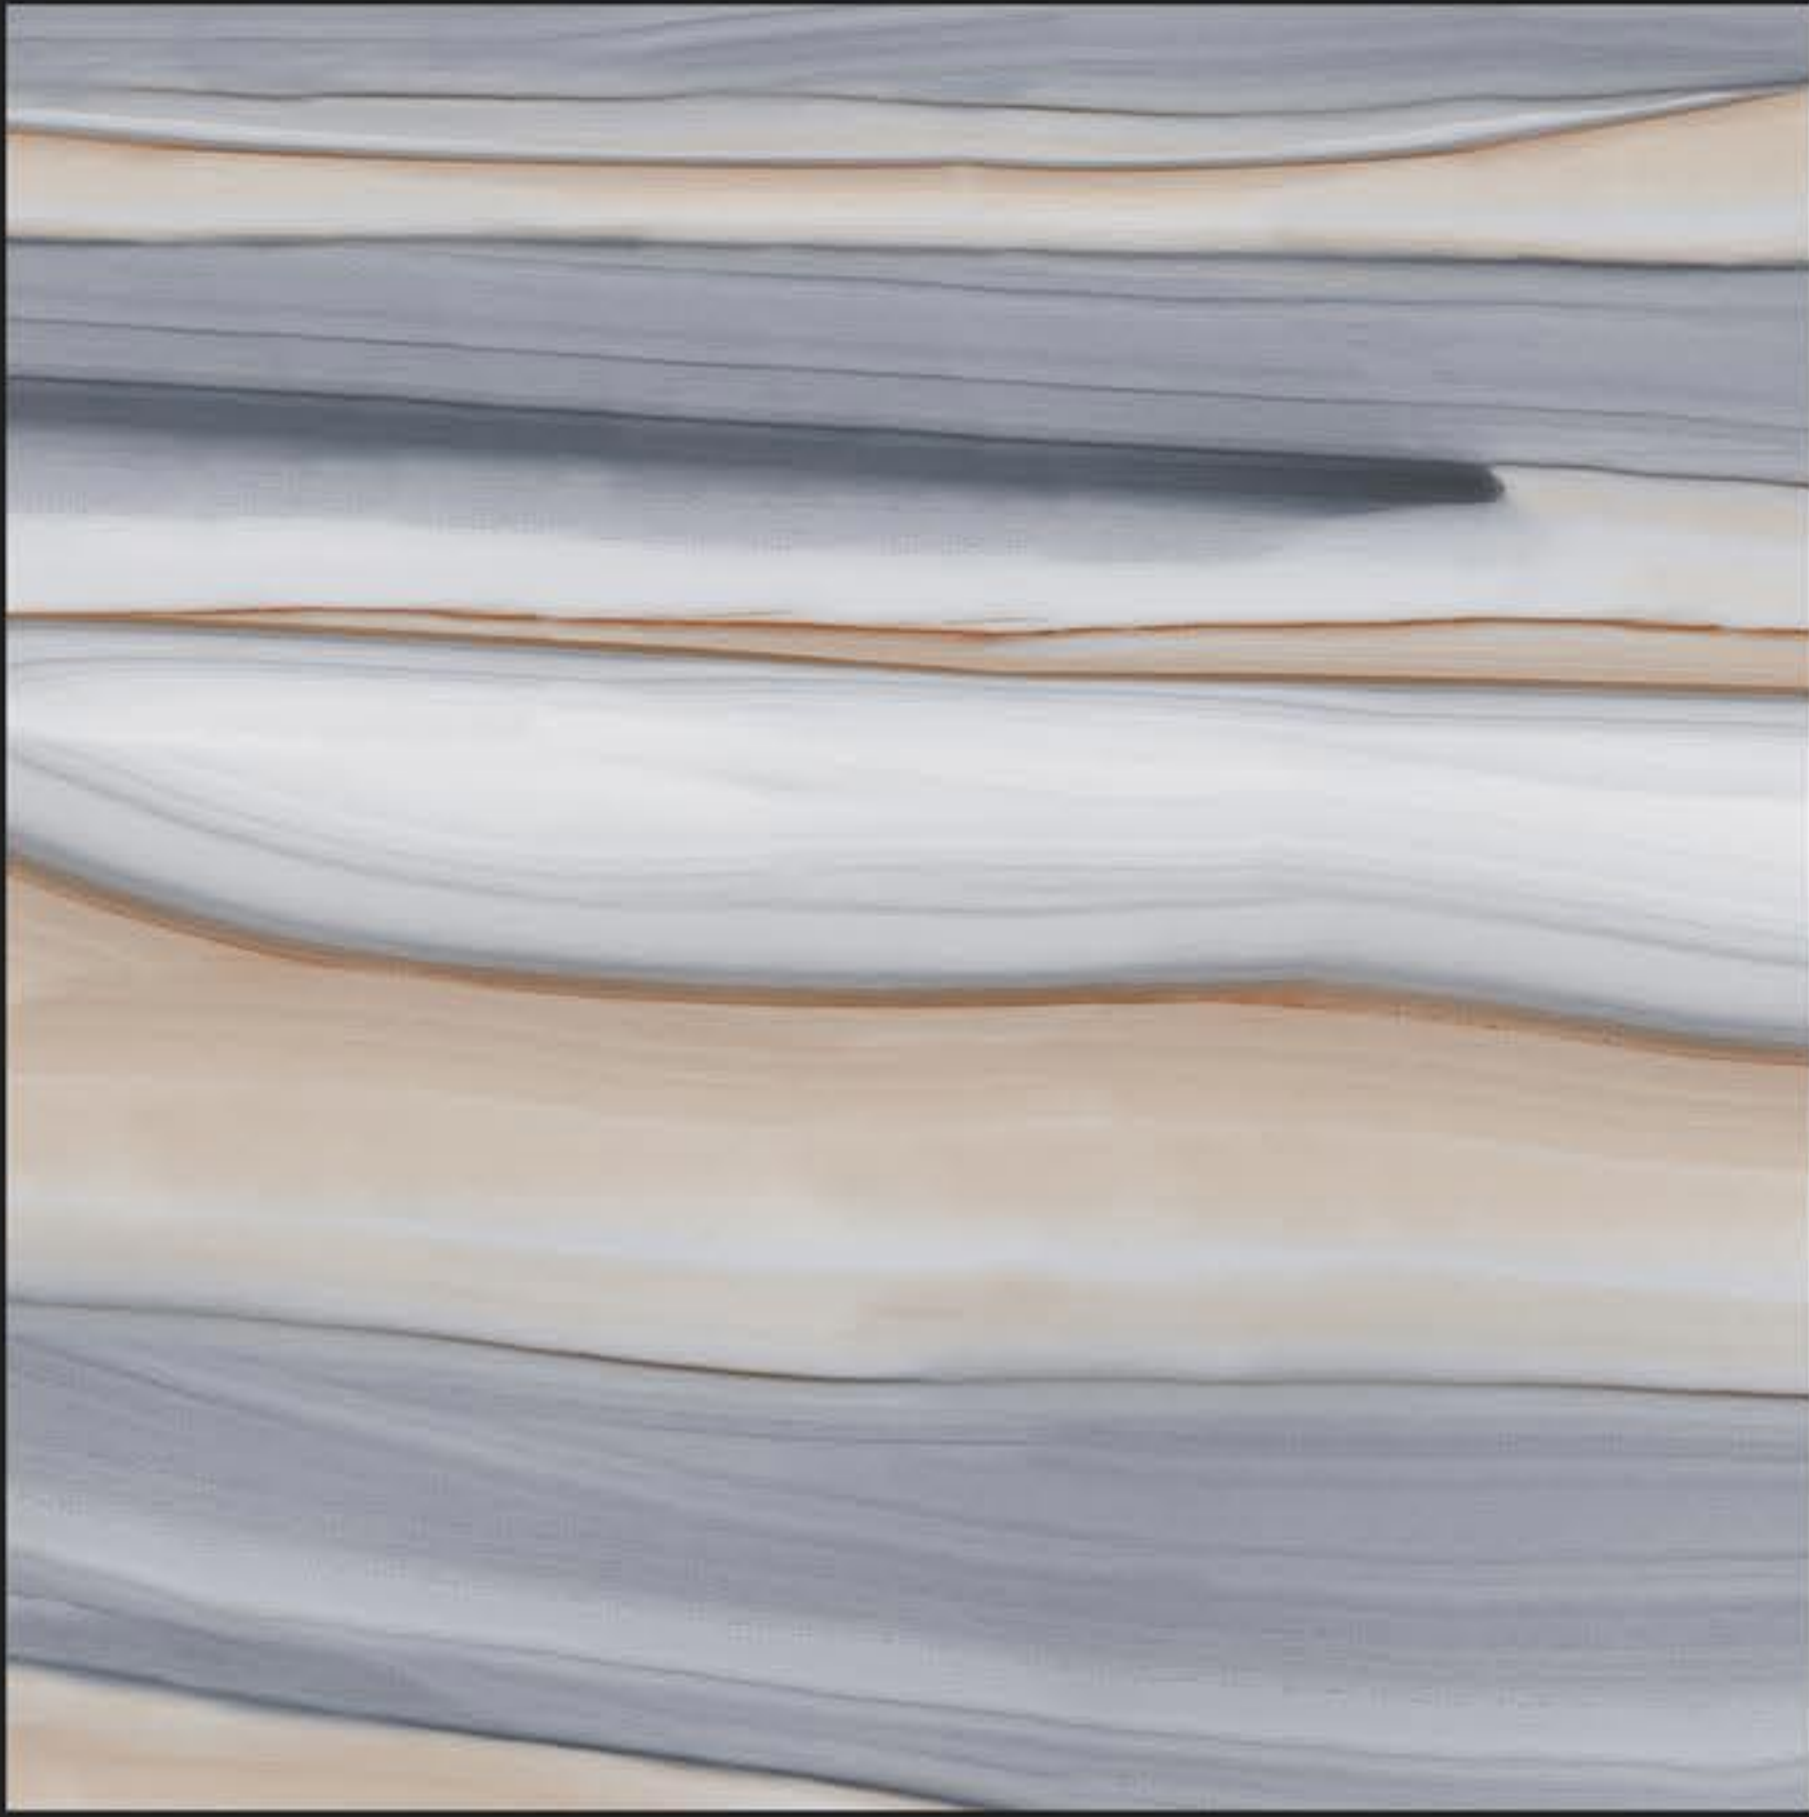

GLOSSY SERIES

14055

WHITE BODY
PORCELAIN TILES

600 x
600 mm

GLOSSY SERIES

14056

WHITE BODY
PORCELAIN TILES

600 x
600 mm