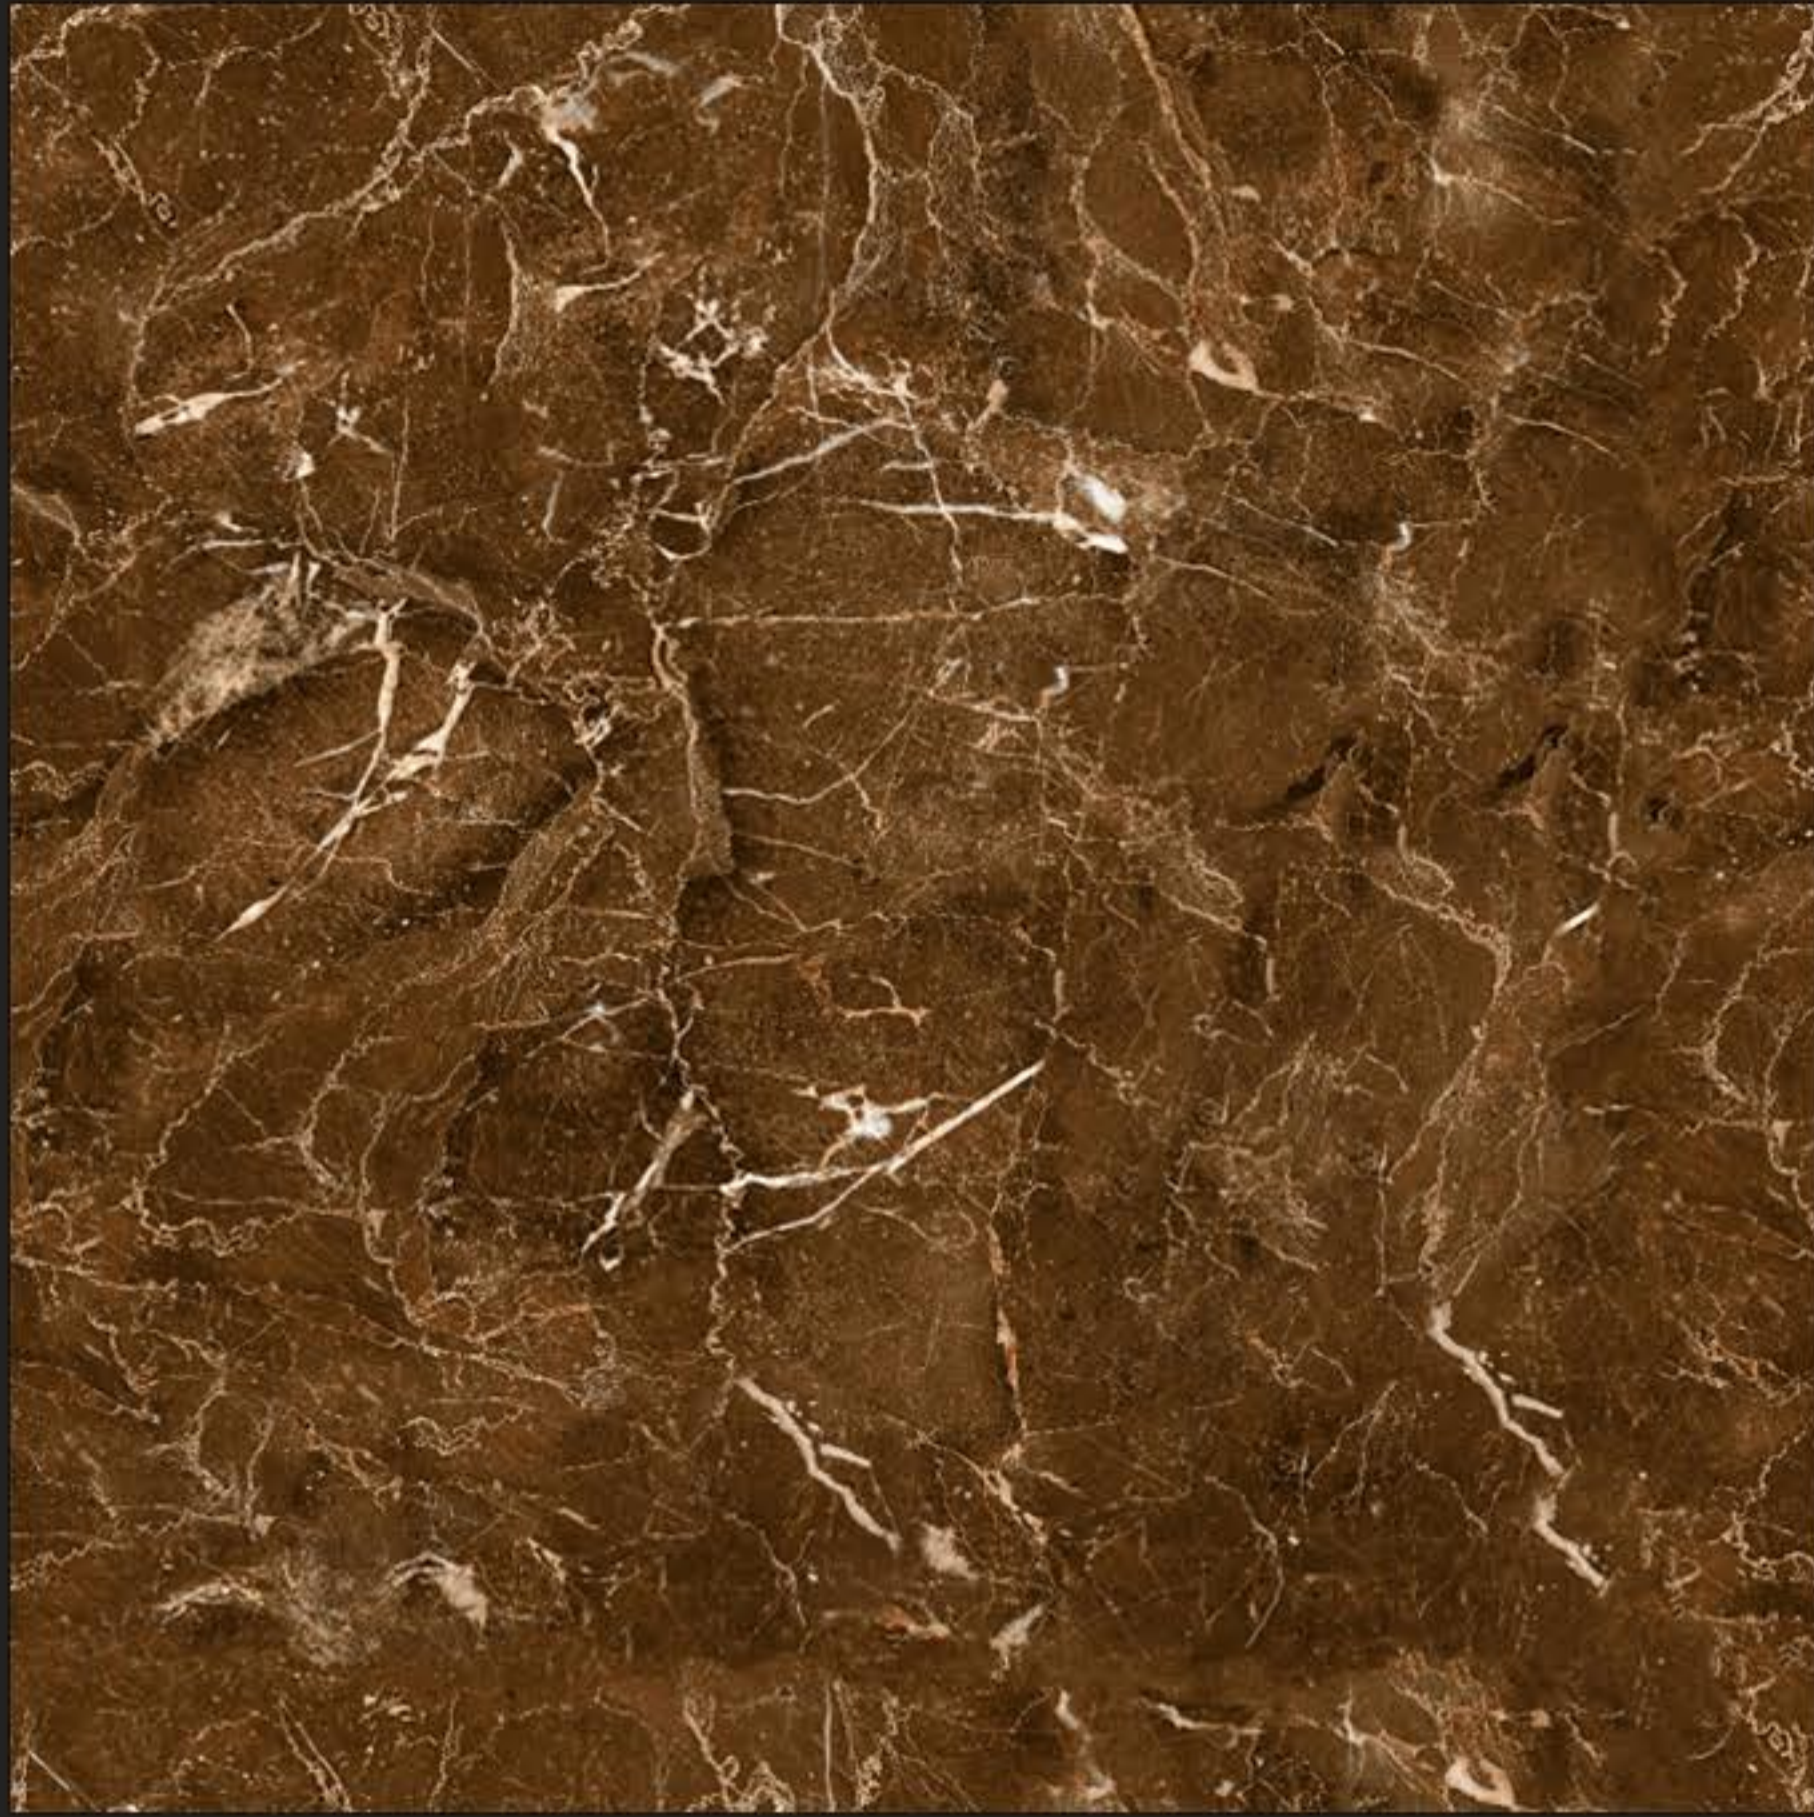

GLOSSY SERIES

14080

WHITE BODY
PORCELAIN TILES

600 x
600 mm

GLOSSY SERIES

14081

WHITE BODY
PORCELAIN TILES

600 x
600 mm