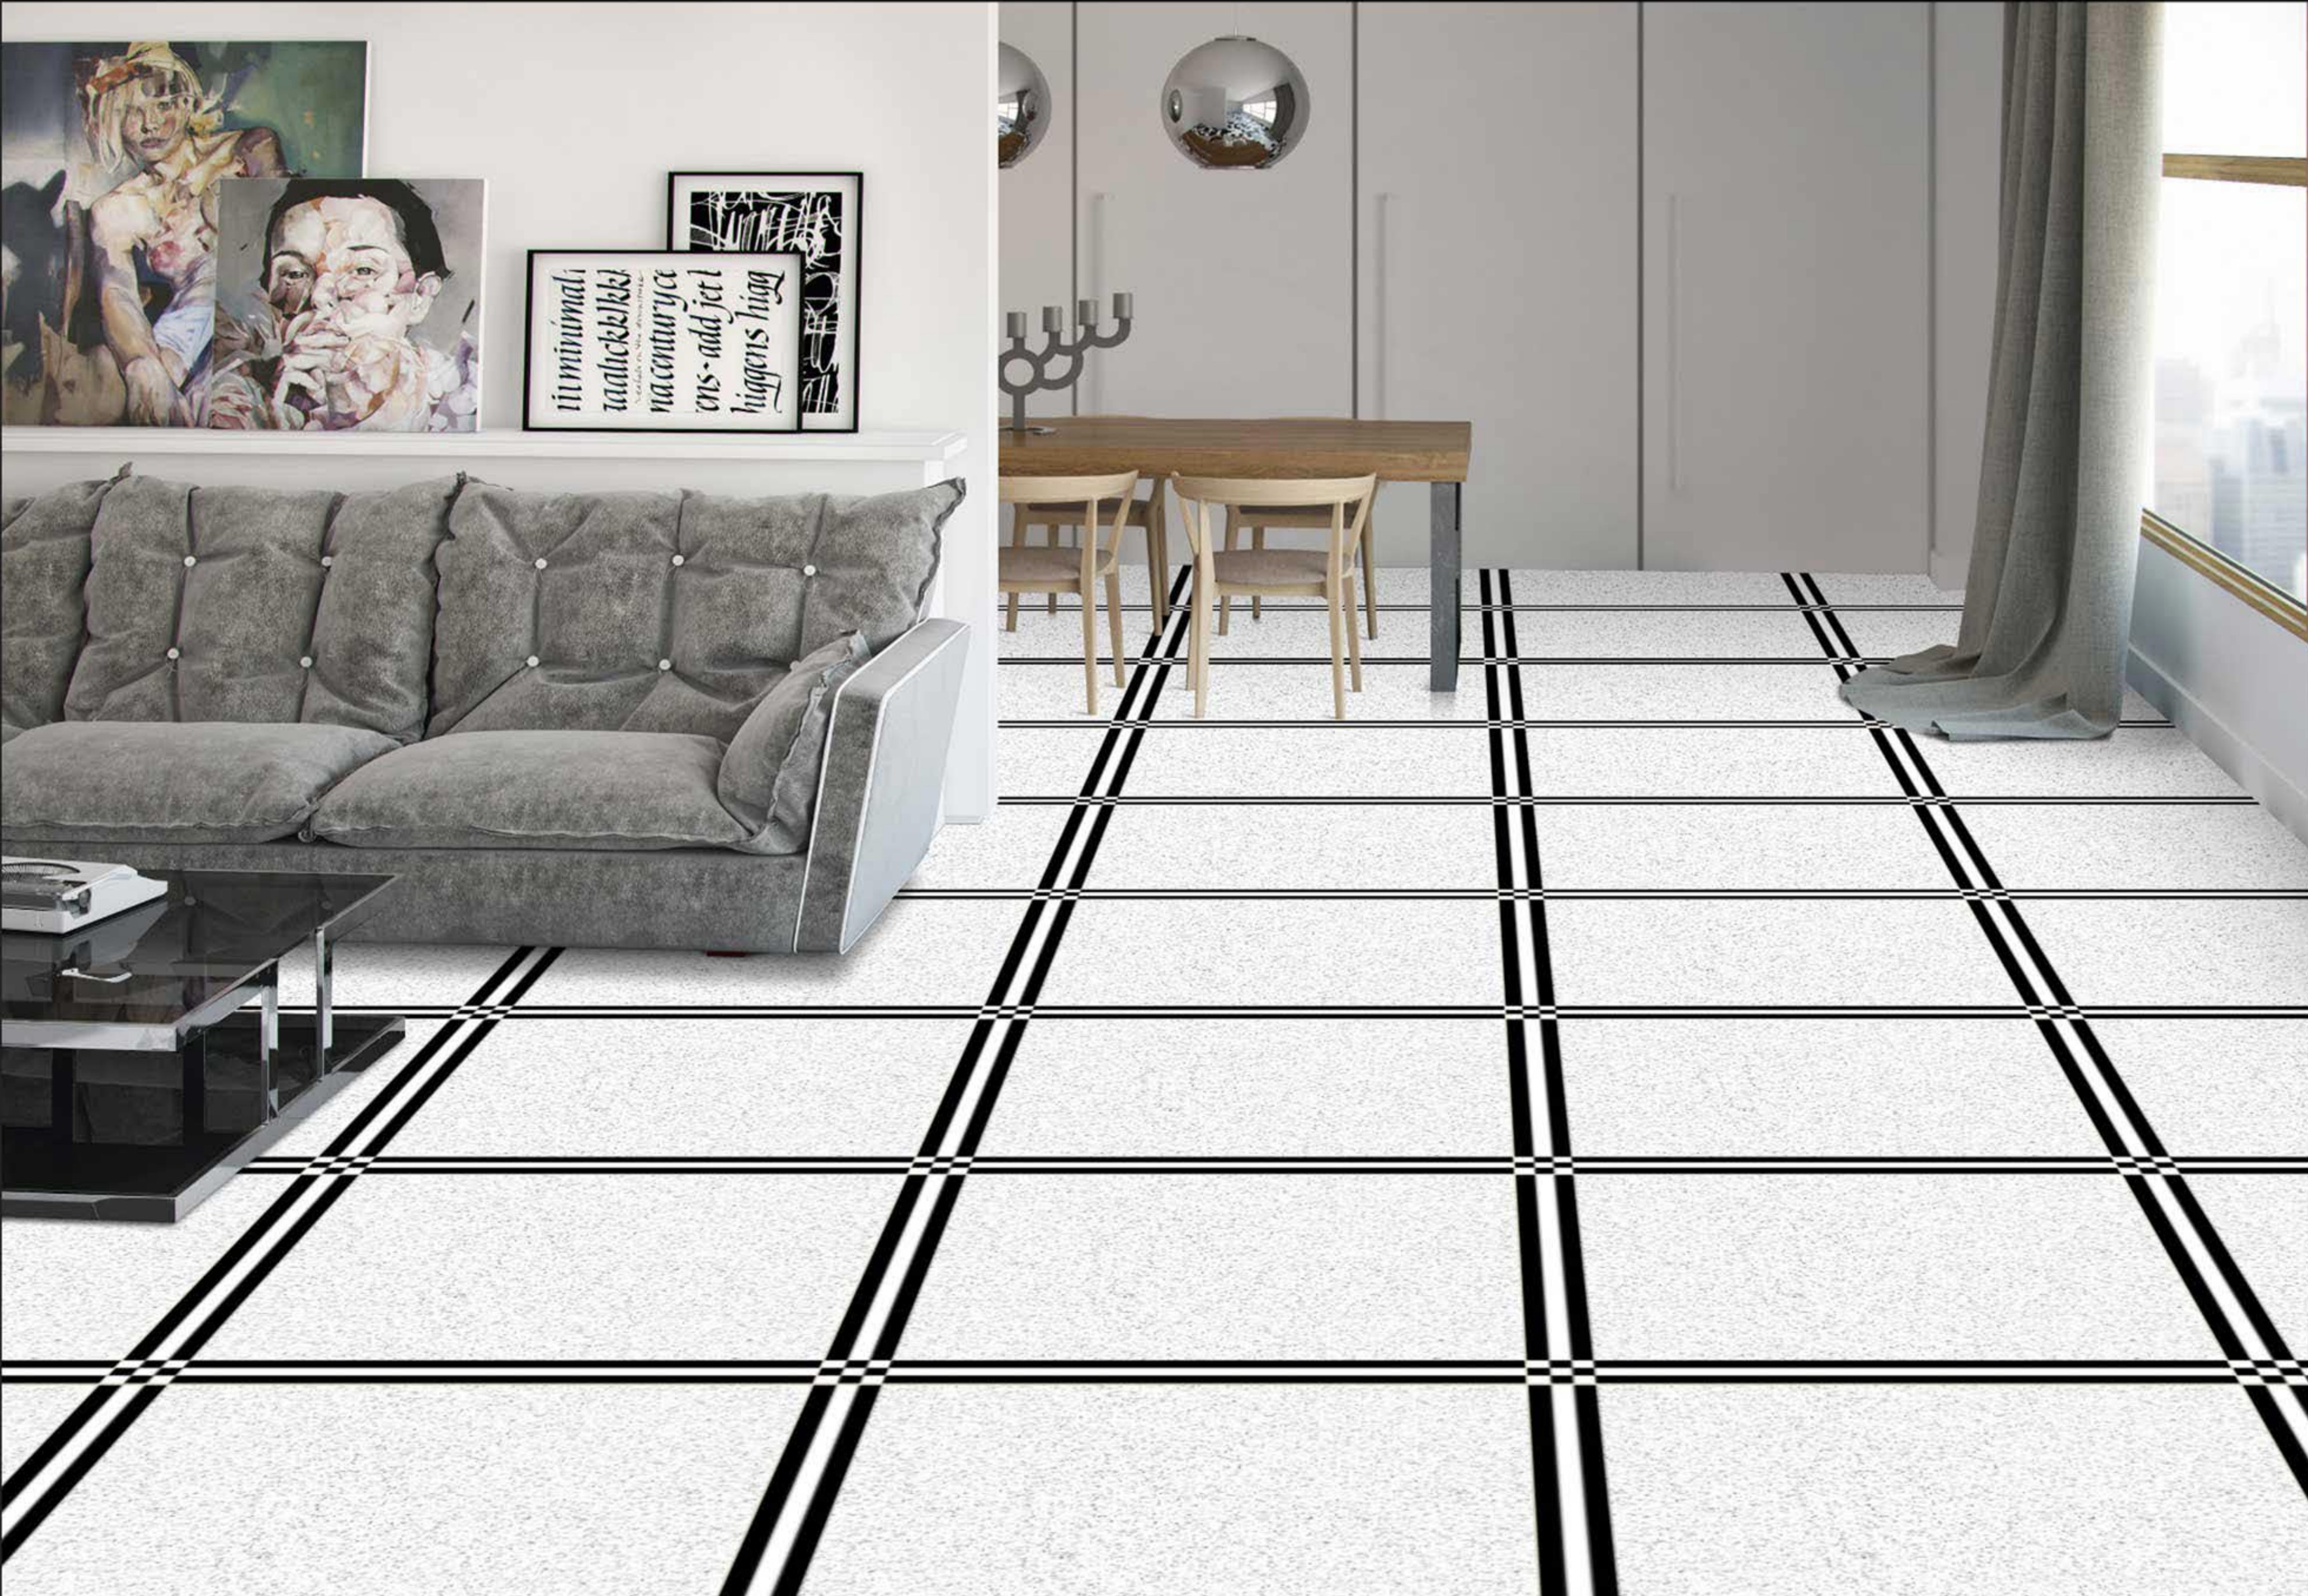

GLOSSY SERIES

14097