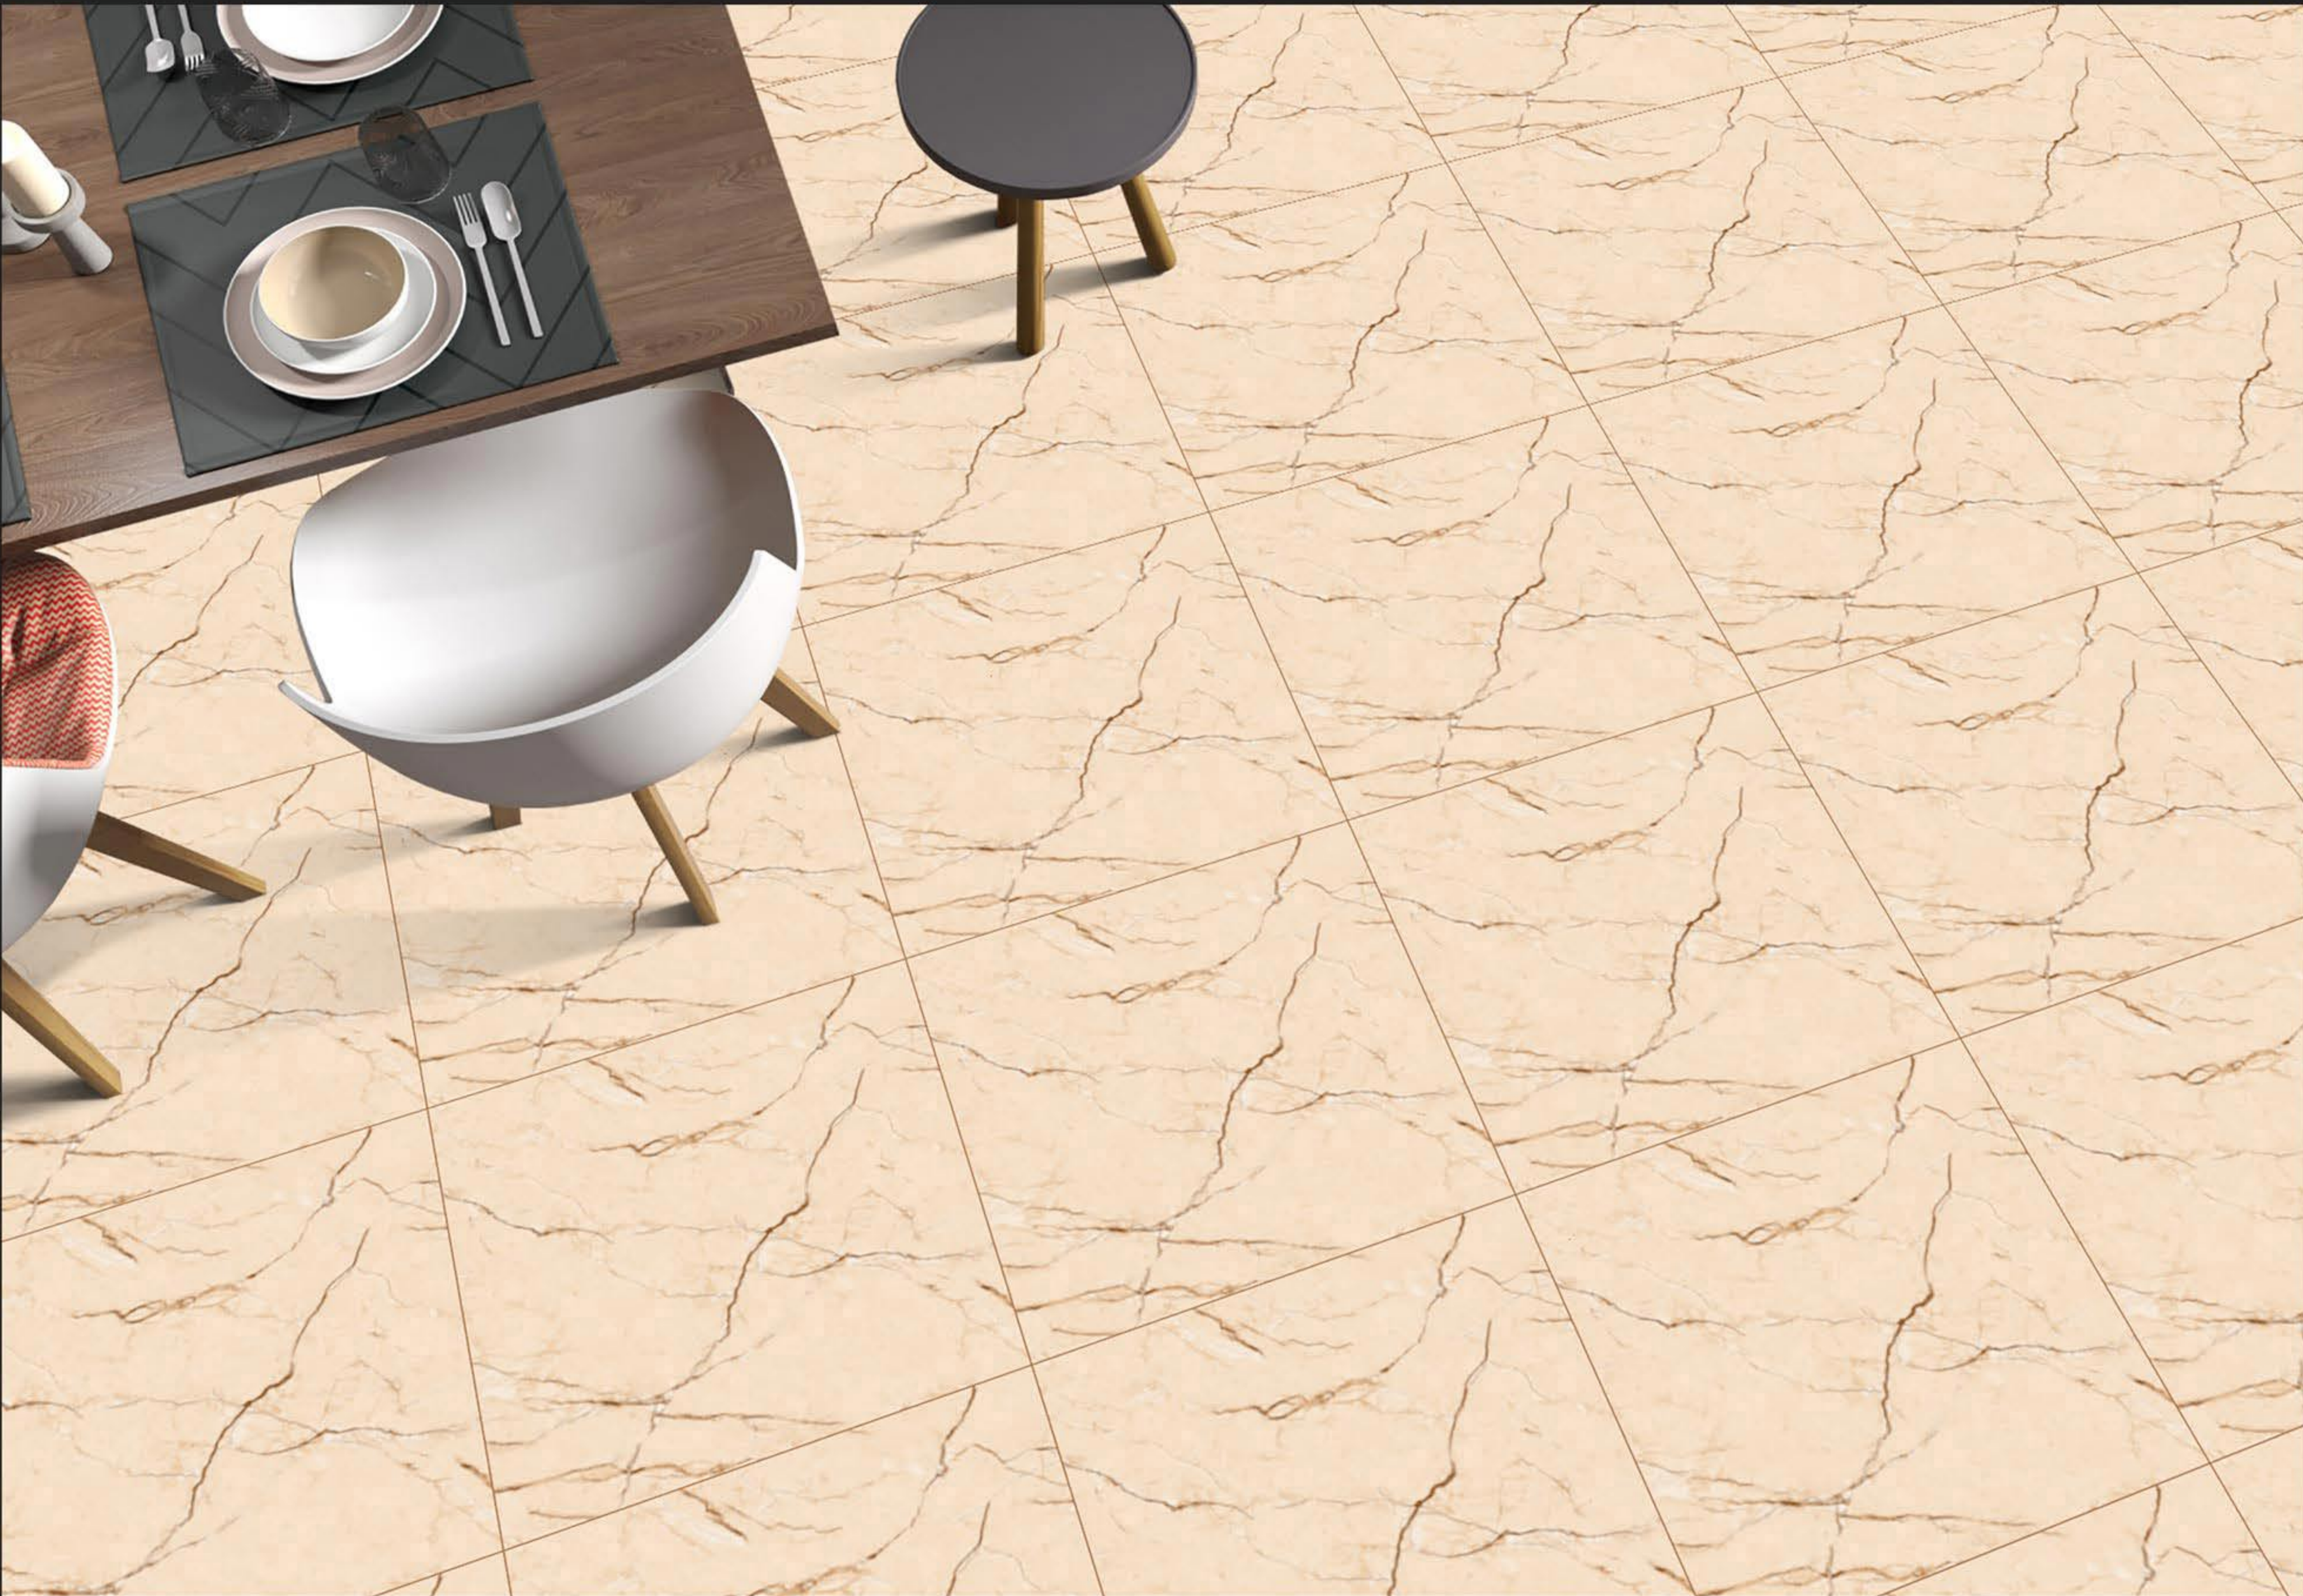

14024-L

GLOSSY SERIES

WHITE BODY
PORCELAIN TILES

600 x
600 mm

GLOSSY SERIES

14025

WHITE BODY
PORCELAIN TILES

600 x
600 mm