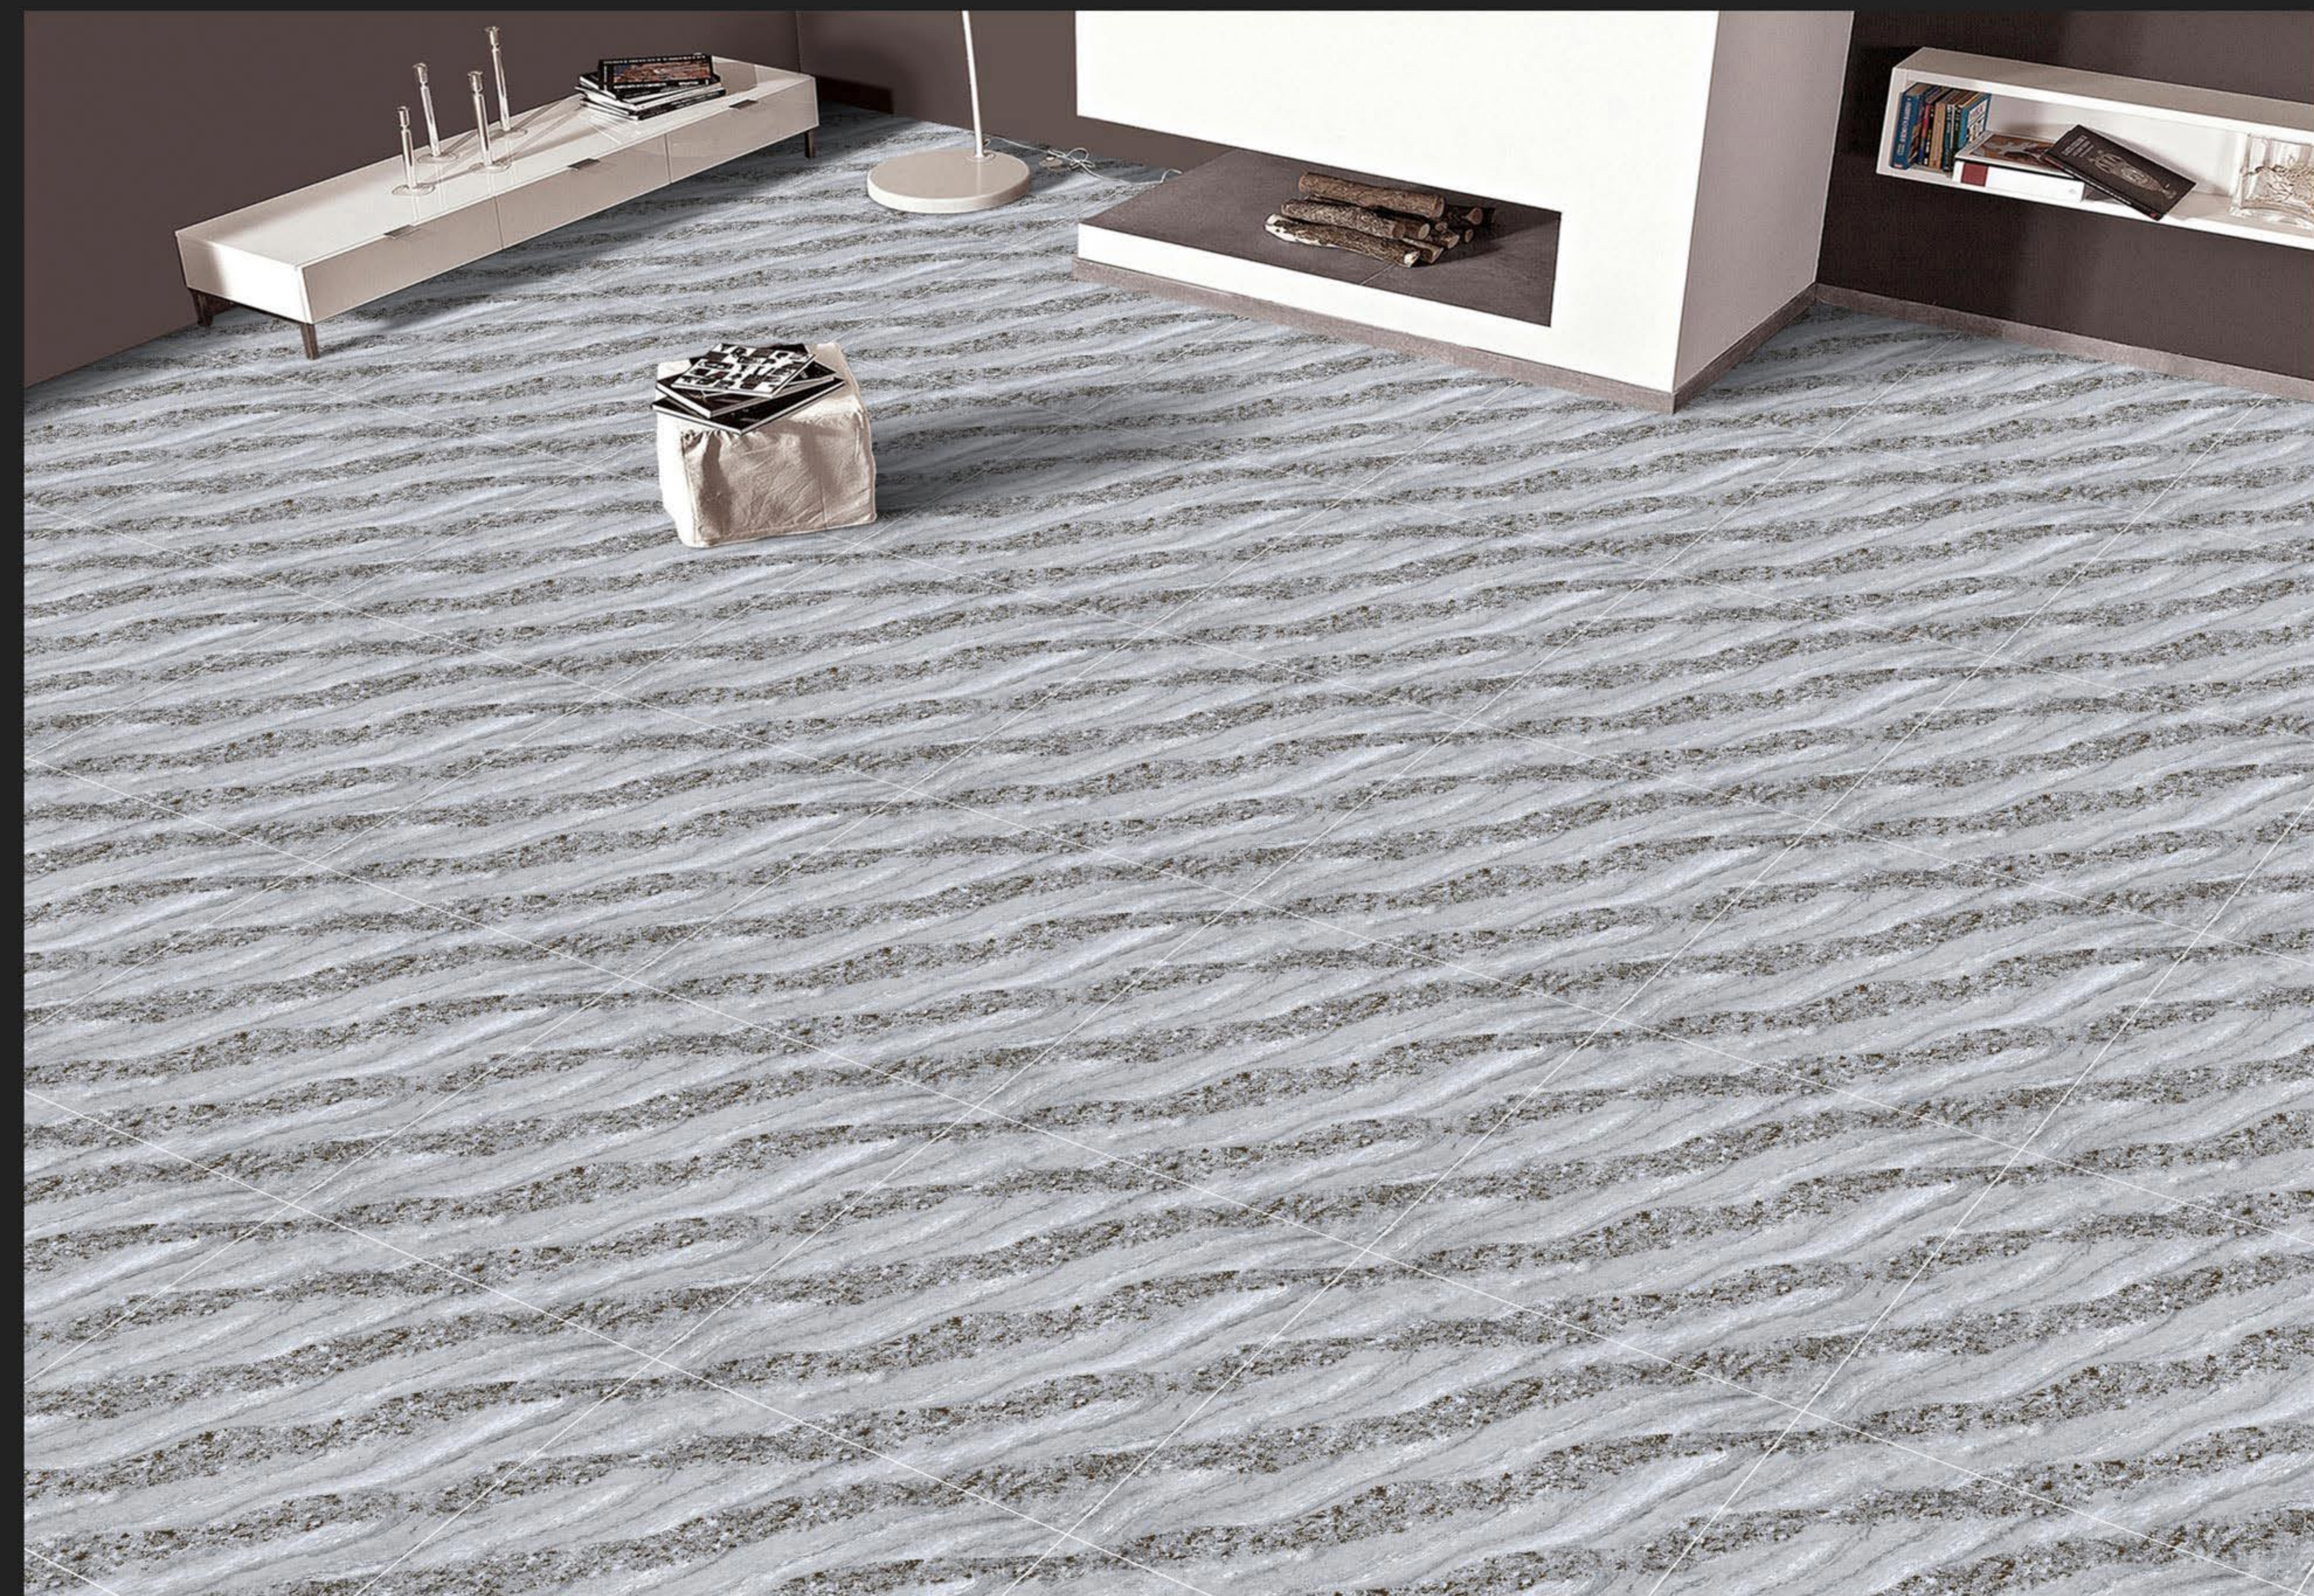

14009

WHITE BODY
PORCELAIN TILES

600 x
600 mm

GLOSSY SERIES

14010

WHITE BODY
PORCELAIN TILES

600 x
600 mm

GLOSSY SERIES