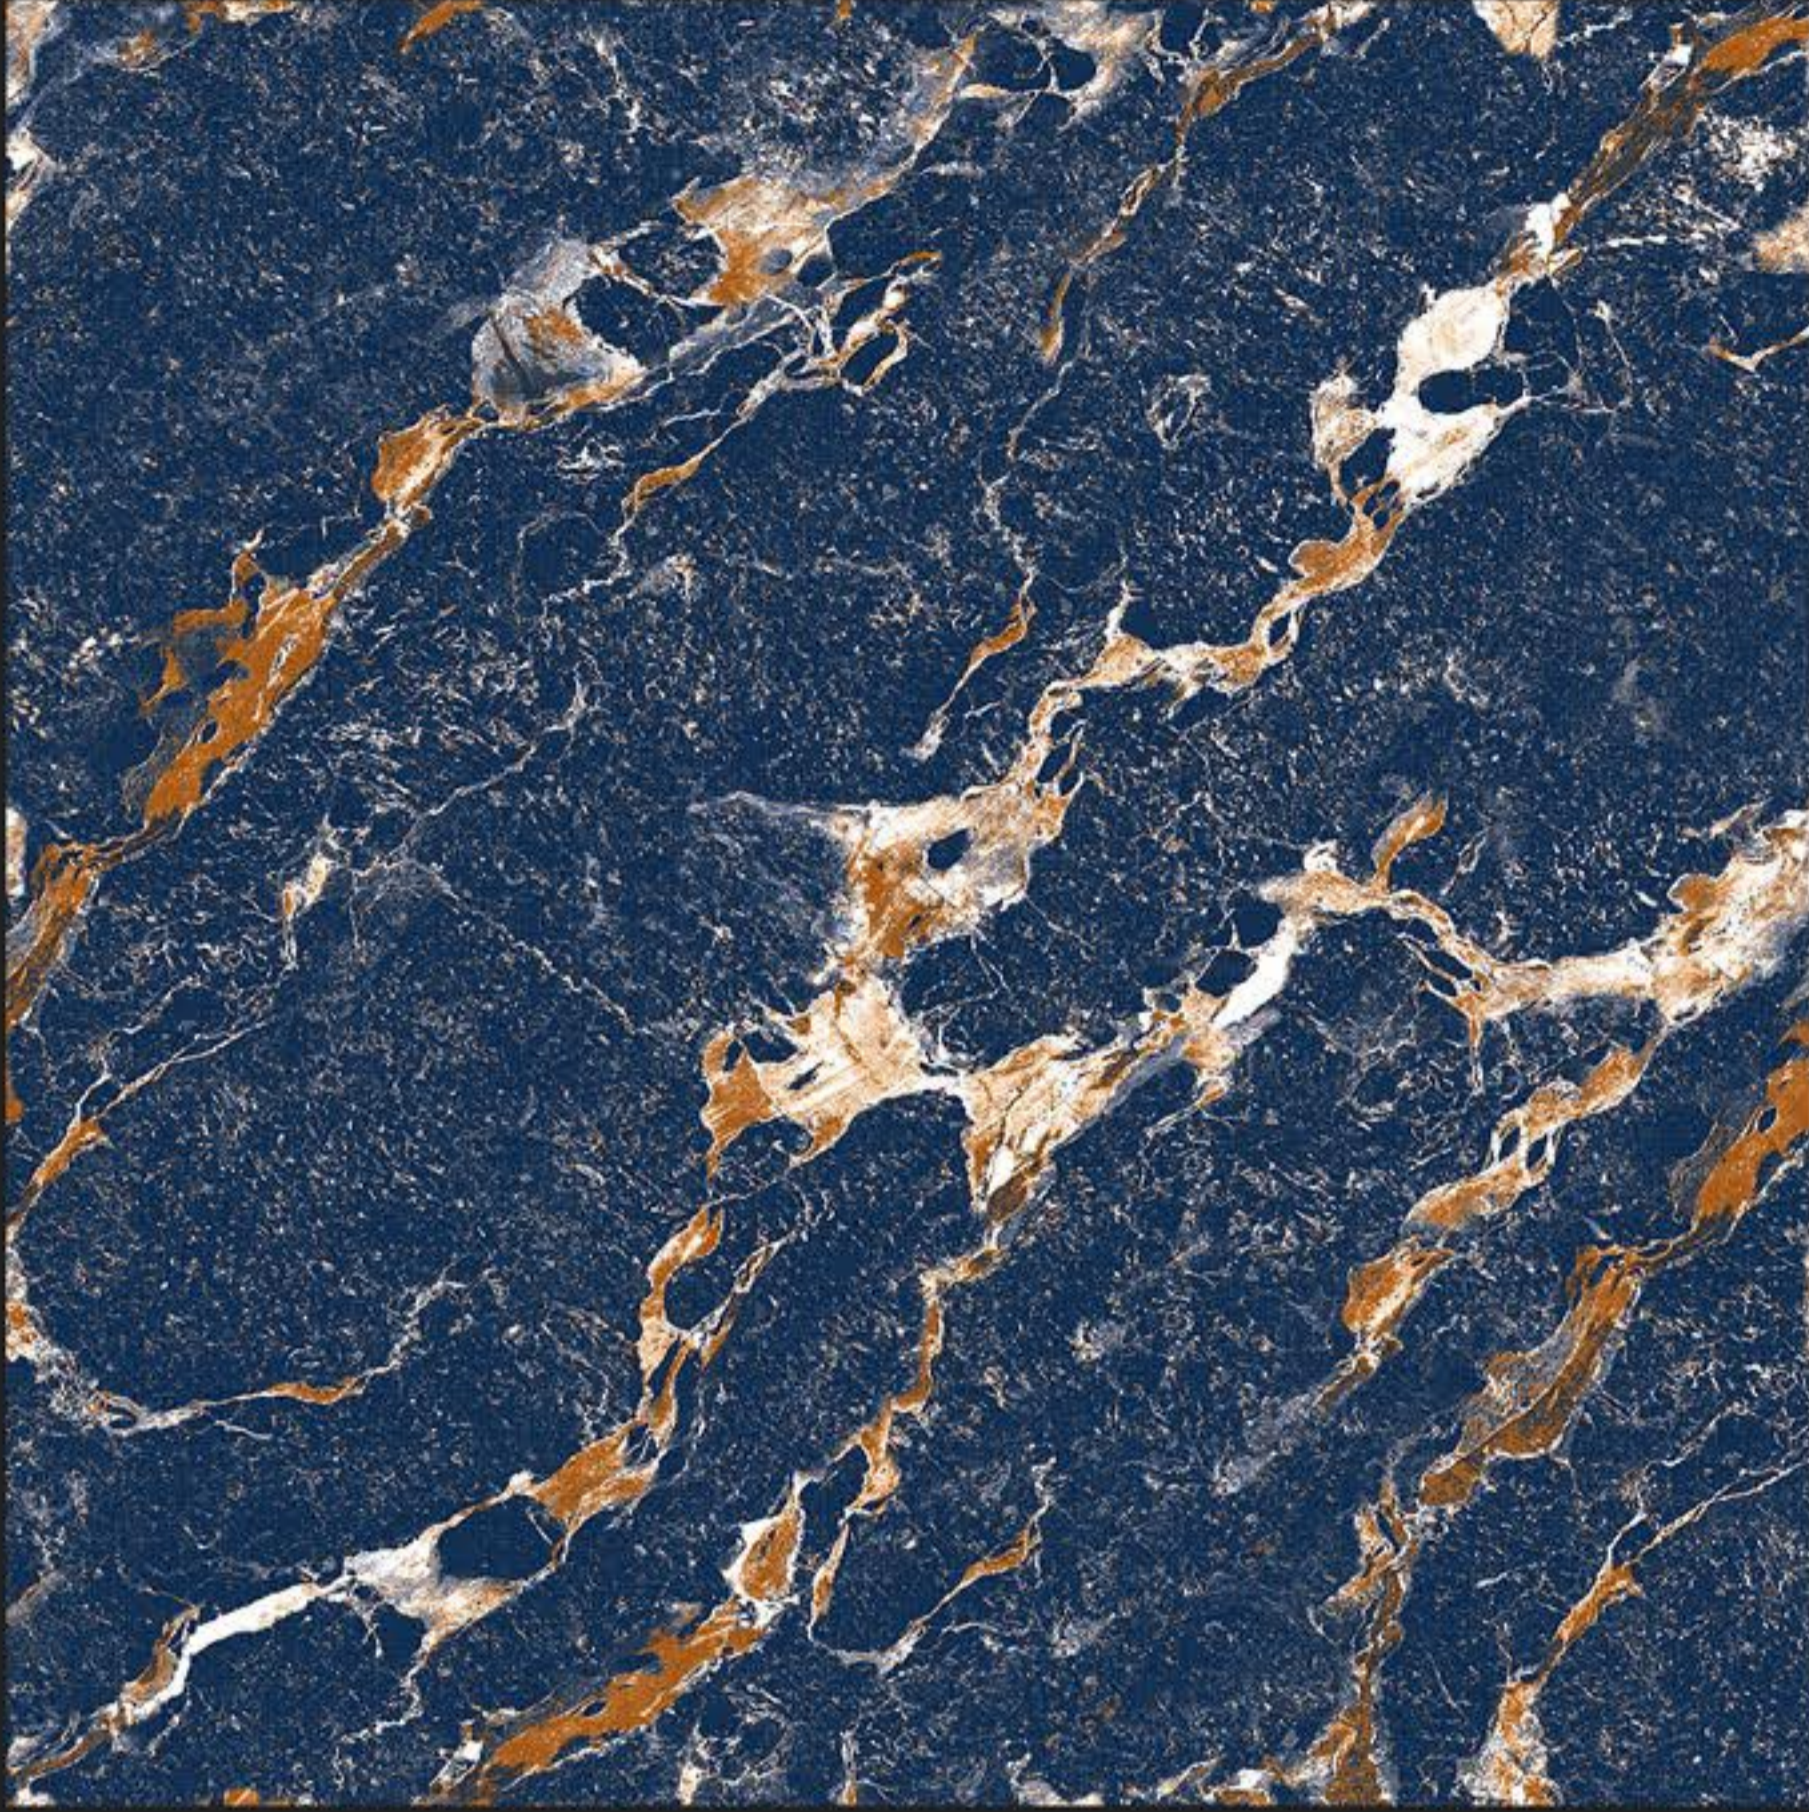

600 x
600 mm

14032-D

14032-L

GLOSSY SERIES

WHITE BODY
PORCELAIN TILES

600 x
600 mm

GLOSSY SERIES

14033