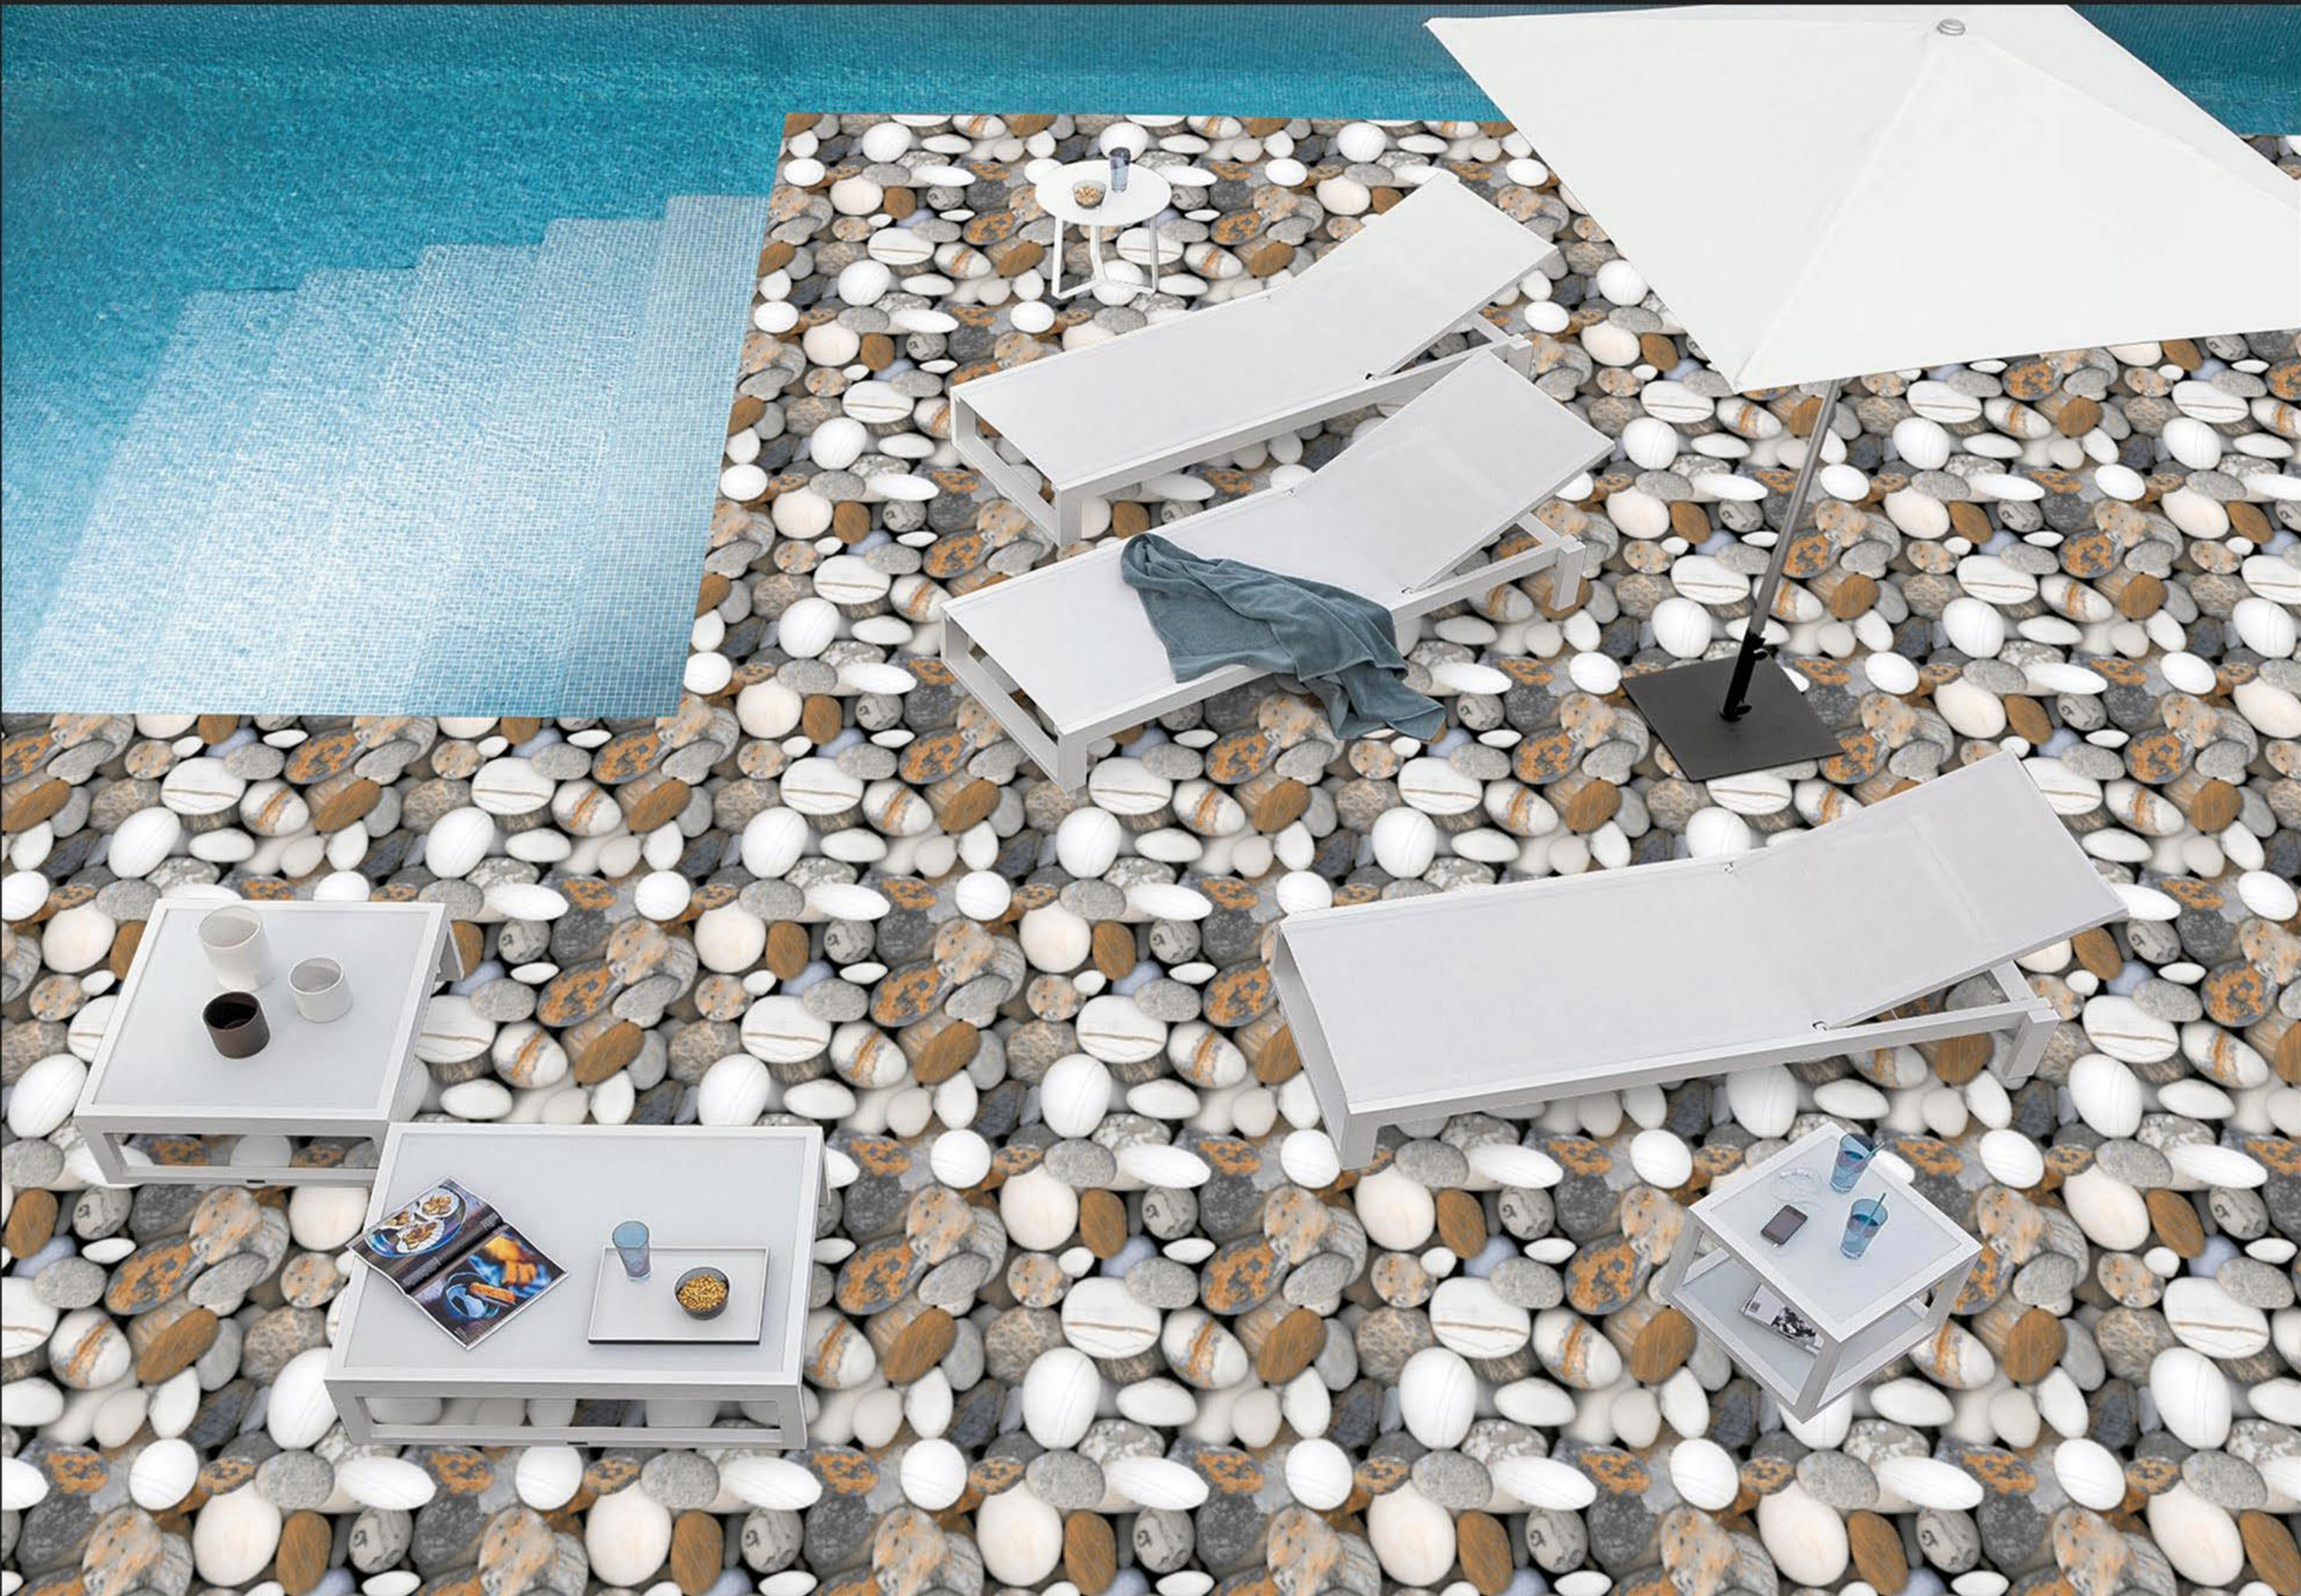

600 x
600 mm

GLOSSY SERIES

14028

WHITE BODY
PORCELAIN TILES

600 x
600 mm

GLOSSY SERIES

14031

WHITE BODY
PORCELAIN TILES