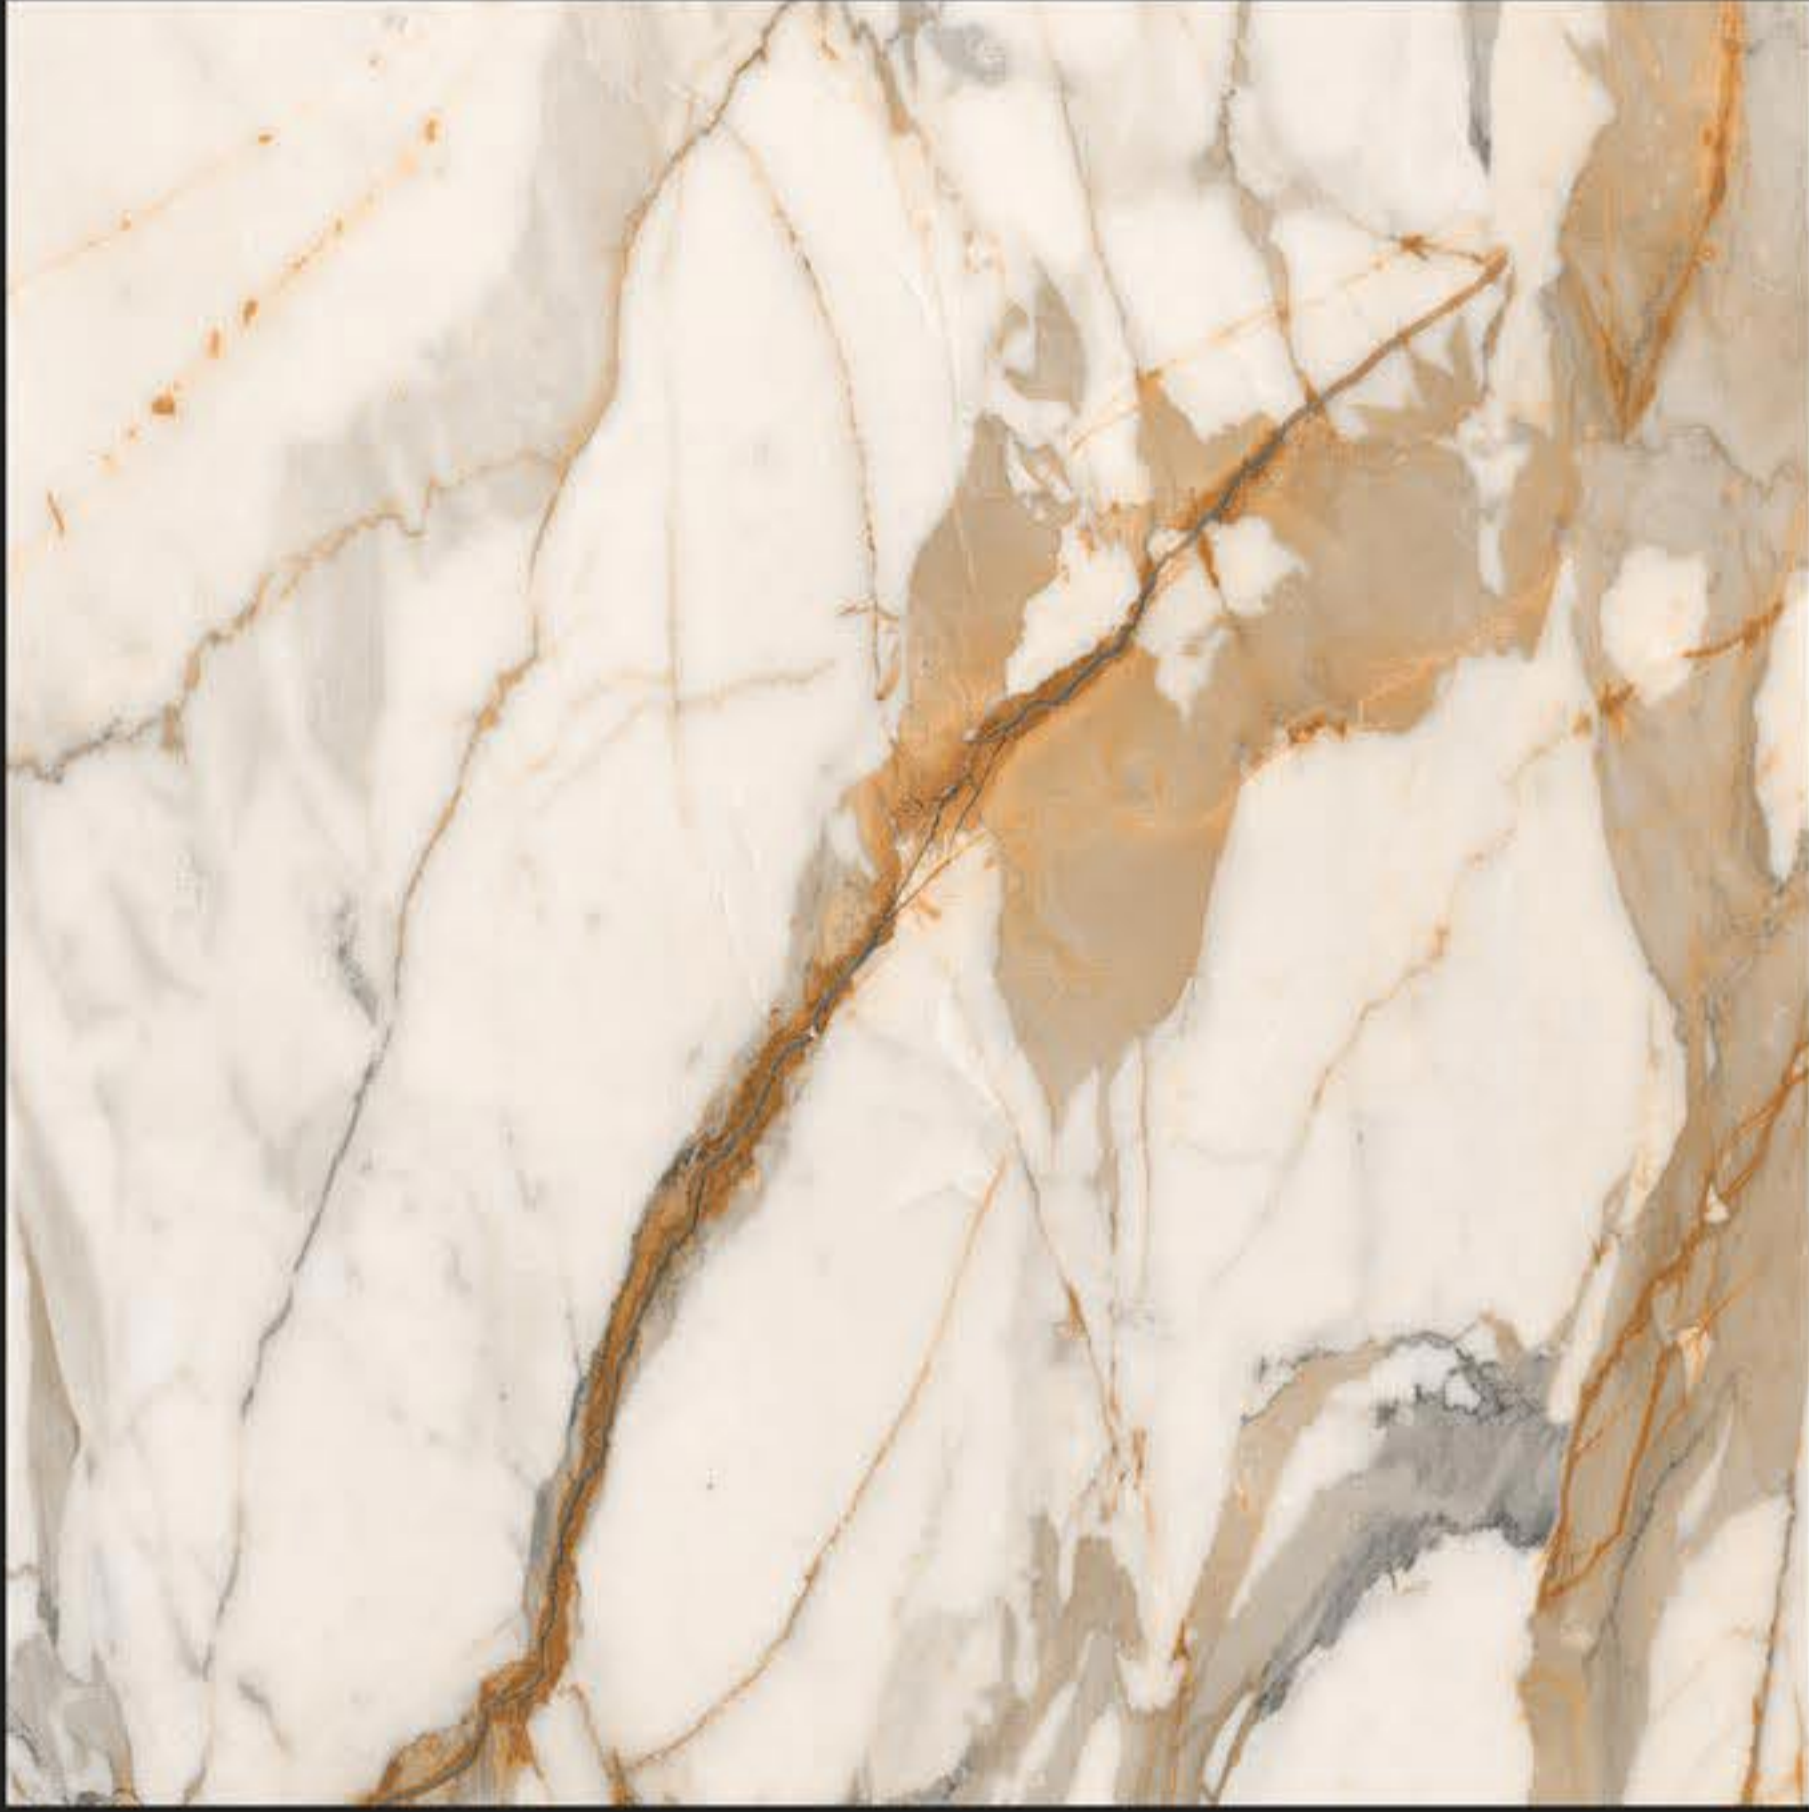

GLOSSY SERIES

14059

WHITE BODY
PORCELAIN TILES

600 x
600 mm

GLOSSY SERIES

14060

WHITE BODY
PORCELAIN TILES

600 x
600 mm