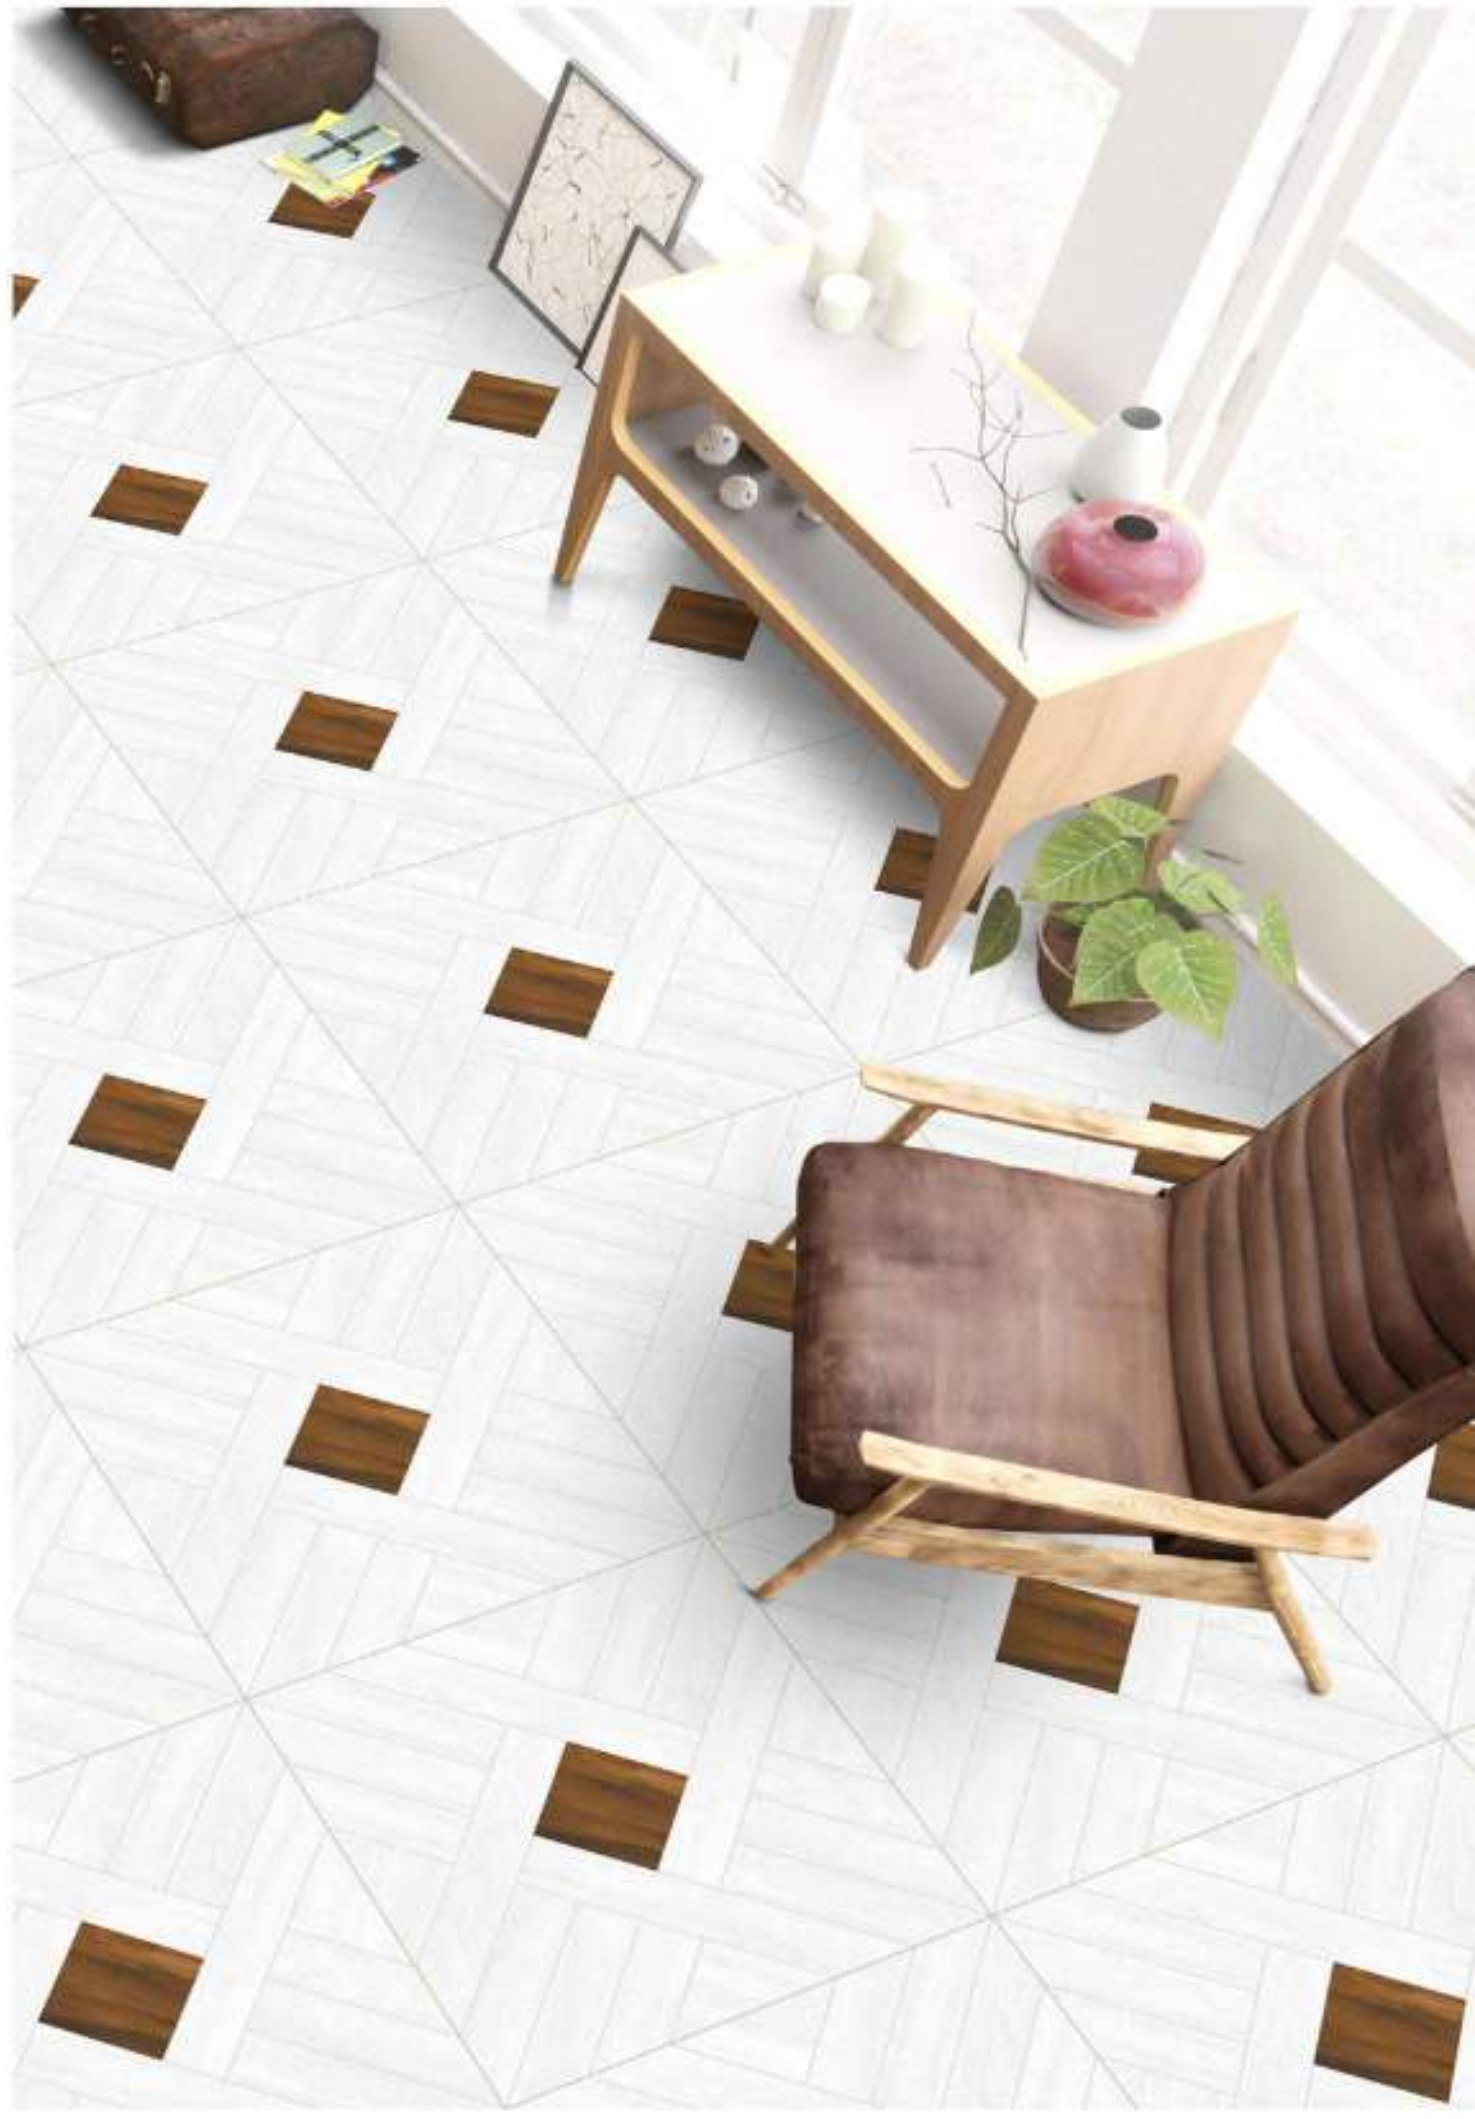

- Applicable On Wall & Floor
- HD Clarity
- Geometric Variation Simile
- Zero Maintenance
- Eco Friendly