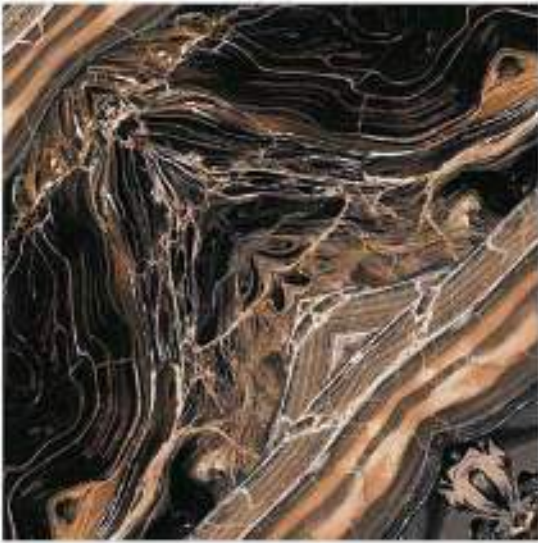

Design Code:- **11218**

**GLOSSY** FINISH

- Applicable On Wall & Floor
- HD Clarity
- Geometric Variation 5mm±
- Zero Maintenance
- Eco Friendly

Design Code:- **11219**

**GLOSSY** FINISH

- Applicable On Wall & Floor
- HD Clarity
- Geometric Variation Simult.
- Zero Maintenance
- Eco Friendly