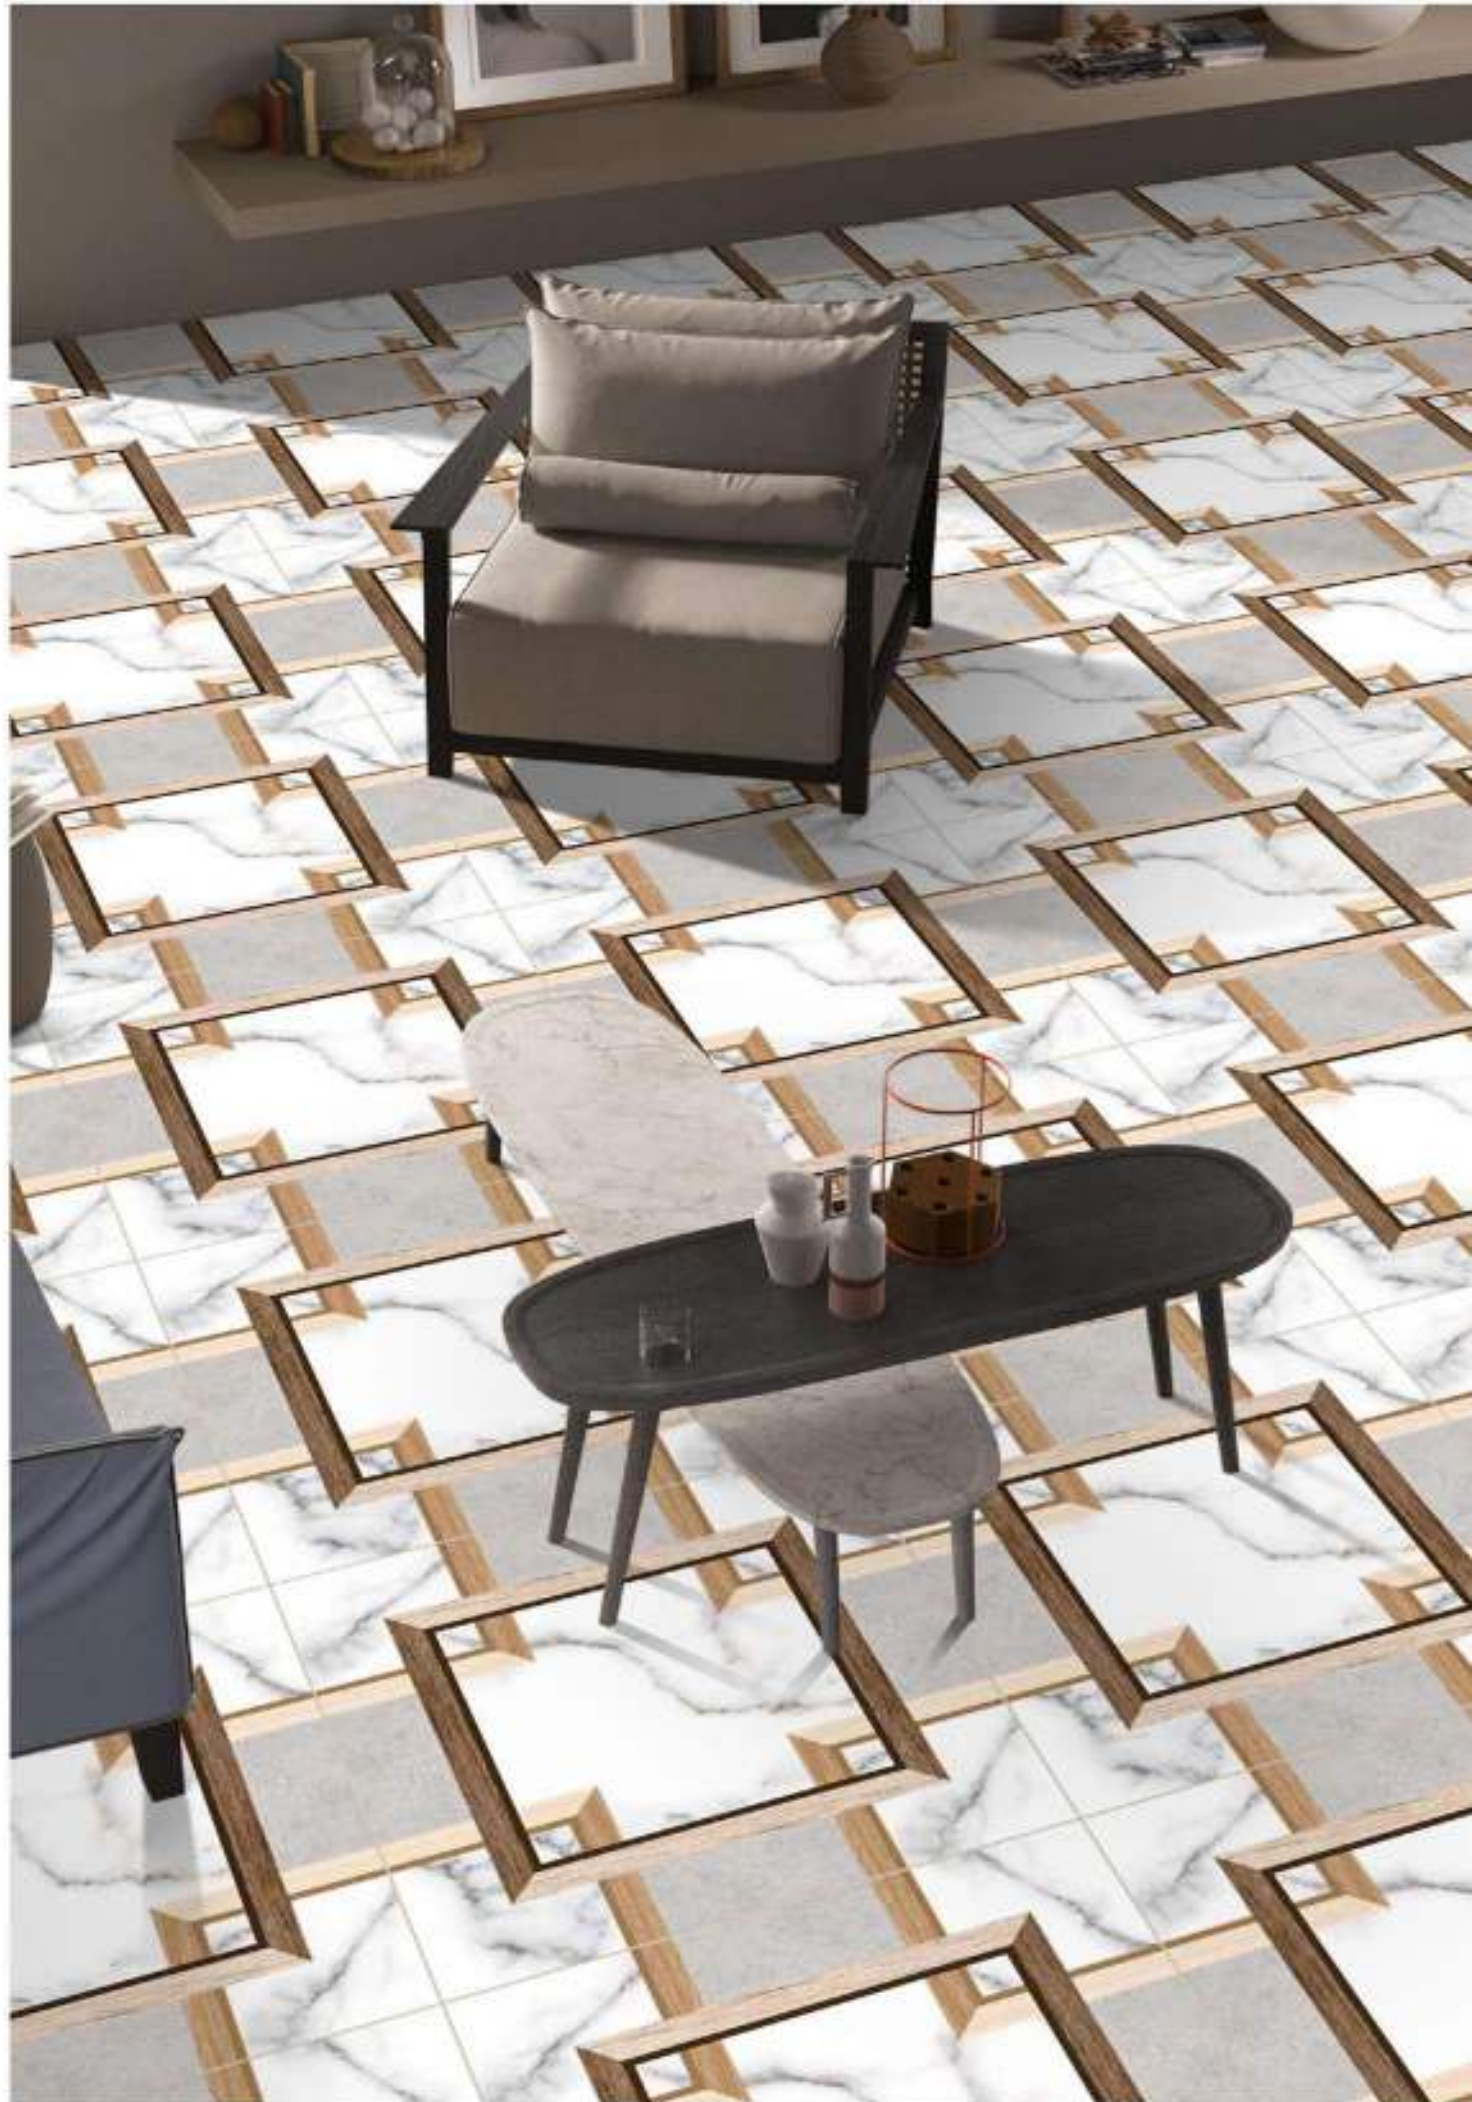

Design Code:- **11373**

**GLOSSY** FINISH

- Applicable On Wall & Floor
- HD Clarity
- Geometric Variation Simile
- Zero Maintenance
- Eco Friendly

Design Code:- **11375**

**GLOSSY** FINISH

- Applicable On Wall & Floor
- HD Clarity
- Geometric Variation Simile
- Zero Maintenance
- Eco Friendly