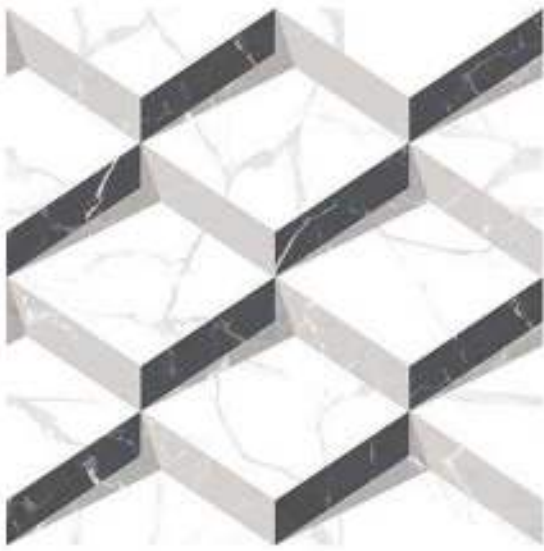

Design Code:- **11160**

**GLOSSY** FINISH

- Applicable On Wall & Floor
- HD Clarity
- Geometric Variation 3mm±
- Zero Maintenance
- Eco Friendly

Design Code:- **11161**

**GLOSSY** FINISH

- Applicable On Wall & Floor
- HD Clarity
- Geometric Variation 3mm±
- Zero Maintenance
- Eco Friendly