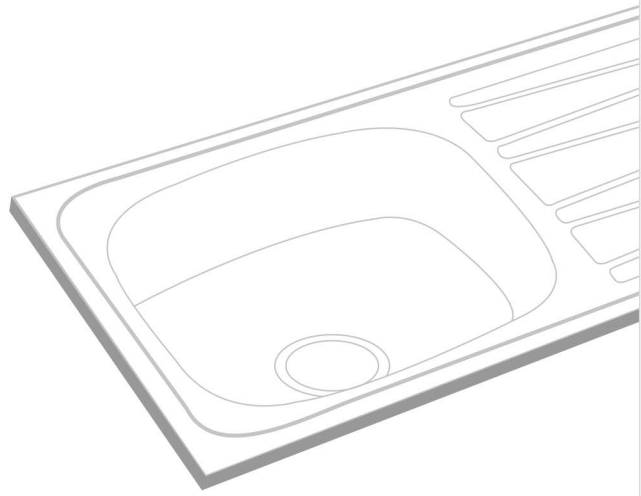

INDEX

01 Classic Series
304 Grade Square Bowl

02 Prime Series
304 Grade Ovel Bowl

03 Platinum Series
202 Grade Drain Board

04 Imperial Series
202 Grade Double Bowl

05 Royal Series
202 Grade Square Bowl

06 Superio Series
1mm Ovel Bowl

07 Under Mount Series
0.8 Mm Ovel Bowl

08 Global Serie
0.6 Mm Ovel Bowl

09 Rio Series
0.6 Mm Ovel Bowl

11 Handmade Sink
Made In India

14 Handmade Sink Drain Board
Made In India

15 Handmade Sink Different Bowl
Made In India

16 Handmade Sink Double Bowl
Made In India

17 Quartz
Kitchen Sink