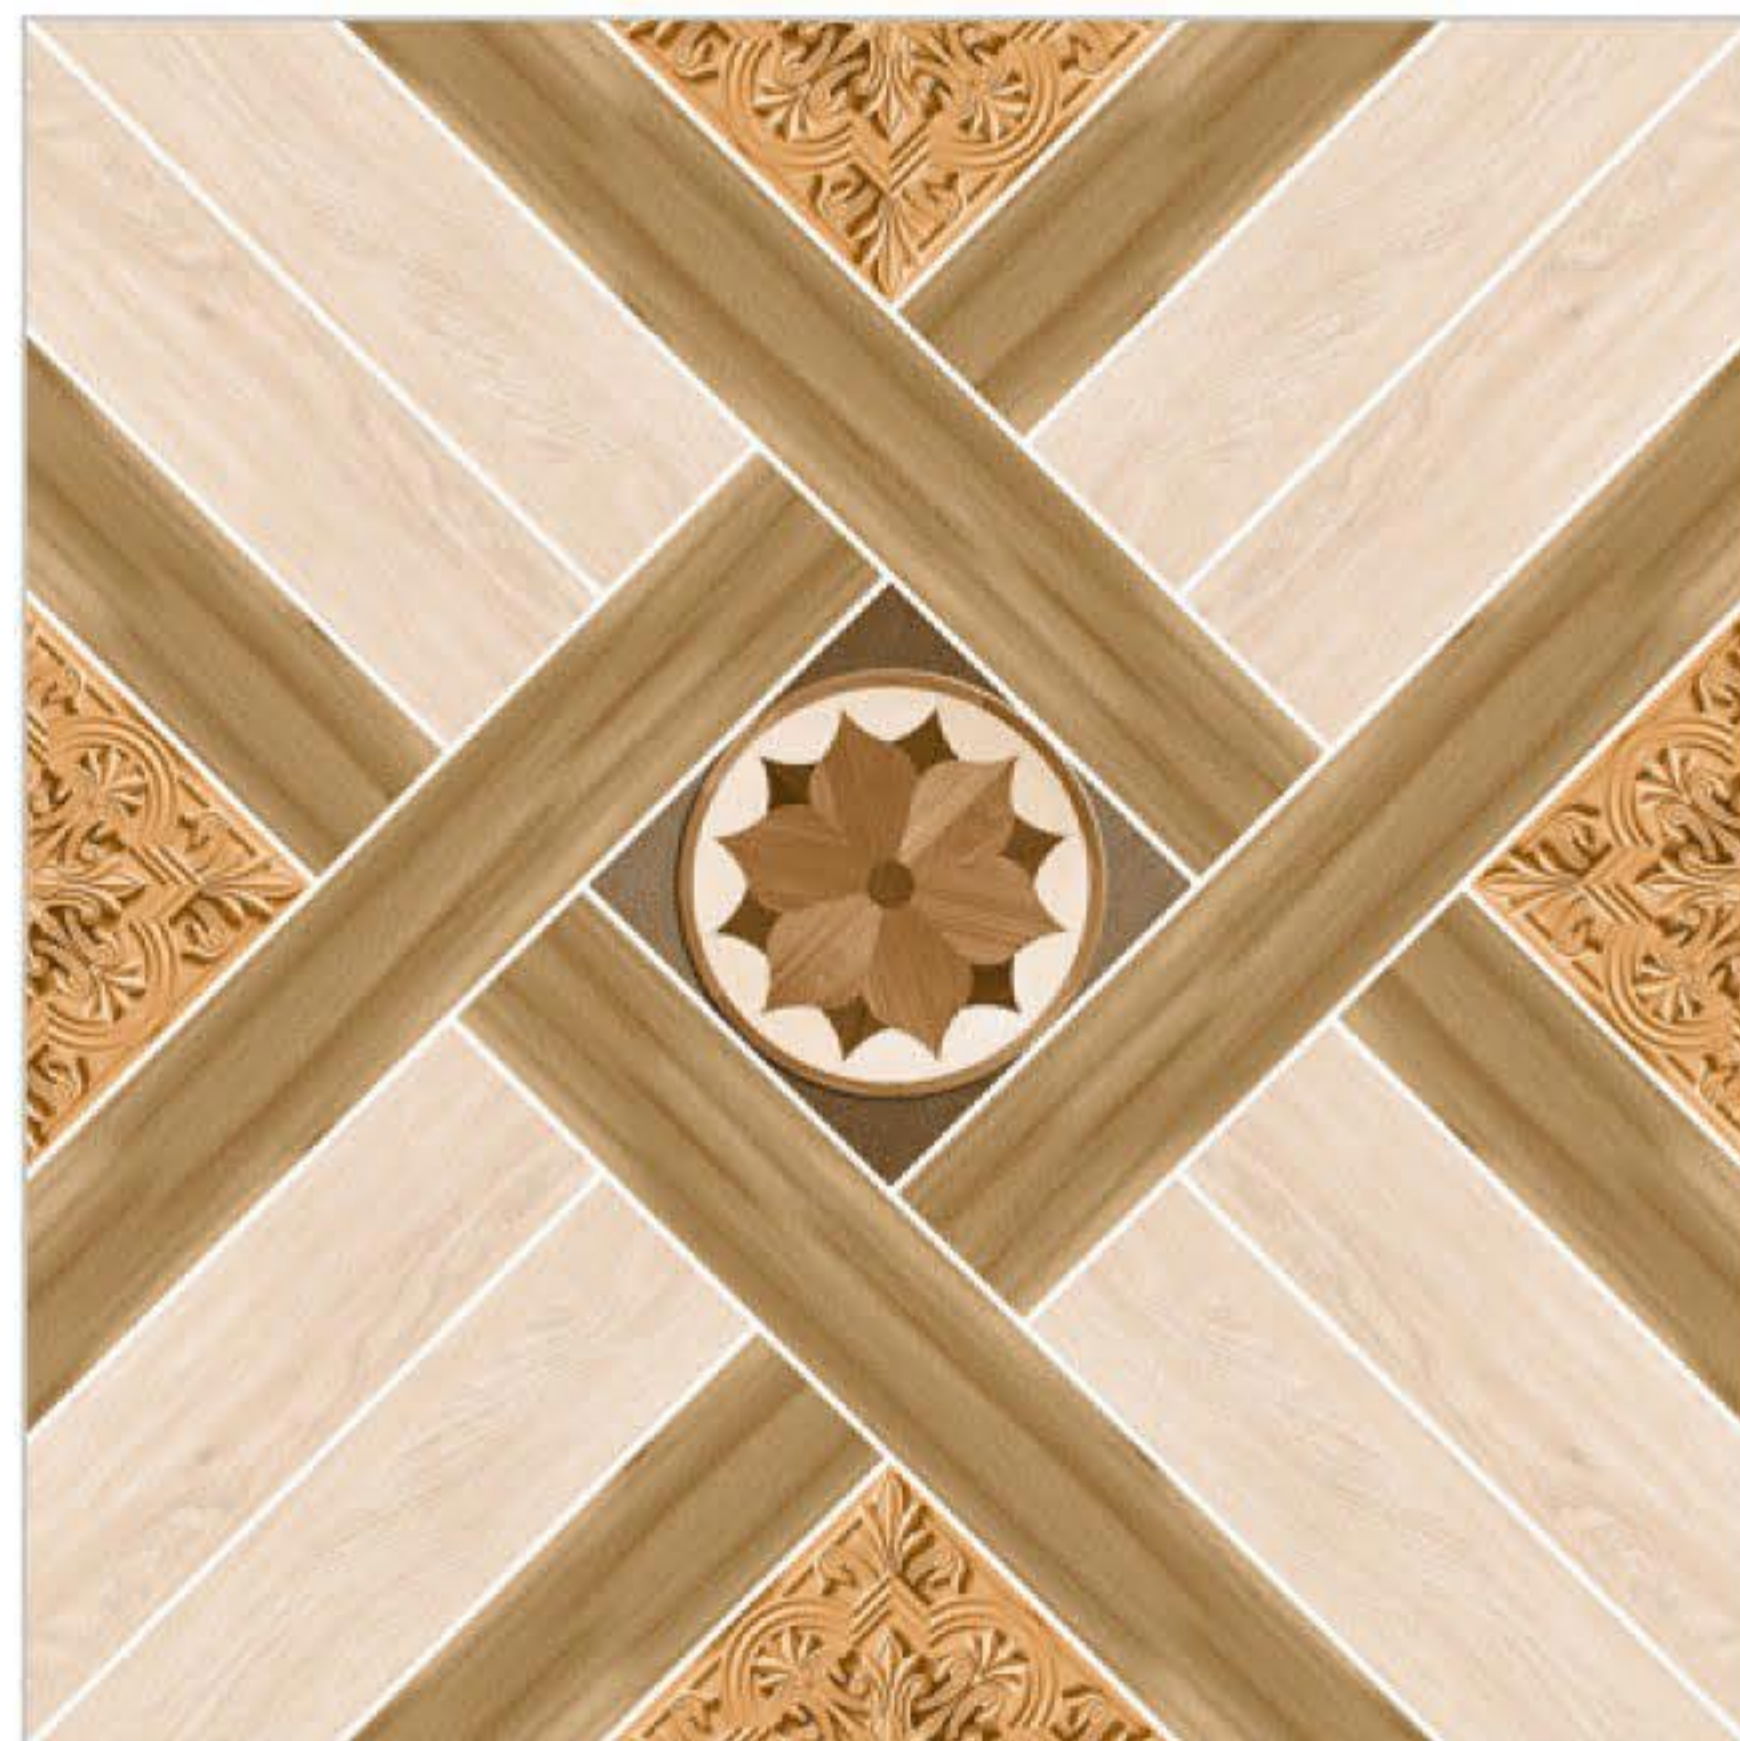

FINISH
Matt

SIZE
600x600mm

TYPE
Floor

SERIES
Punch

11204

11205

11206

11207

11208

11209

11210

11211

11212