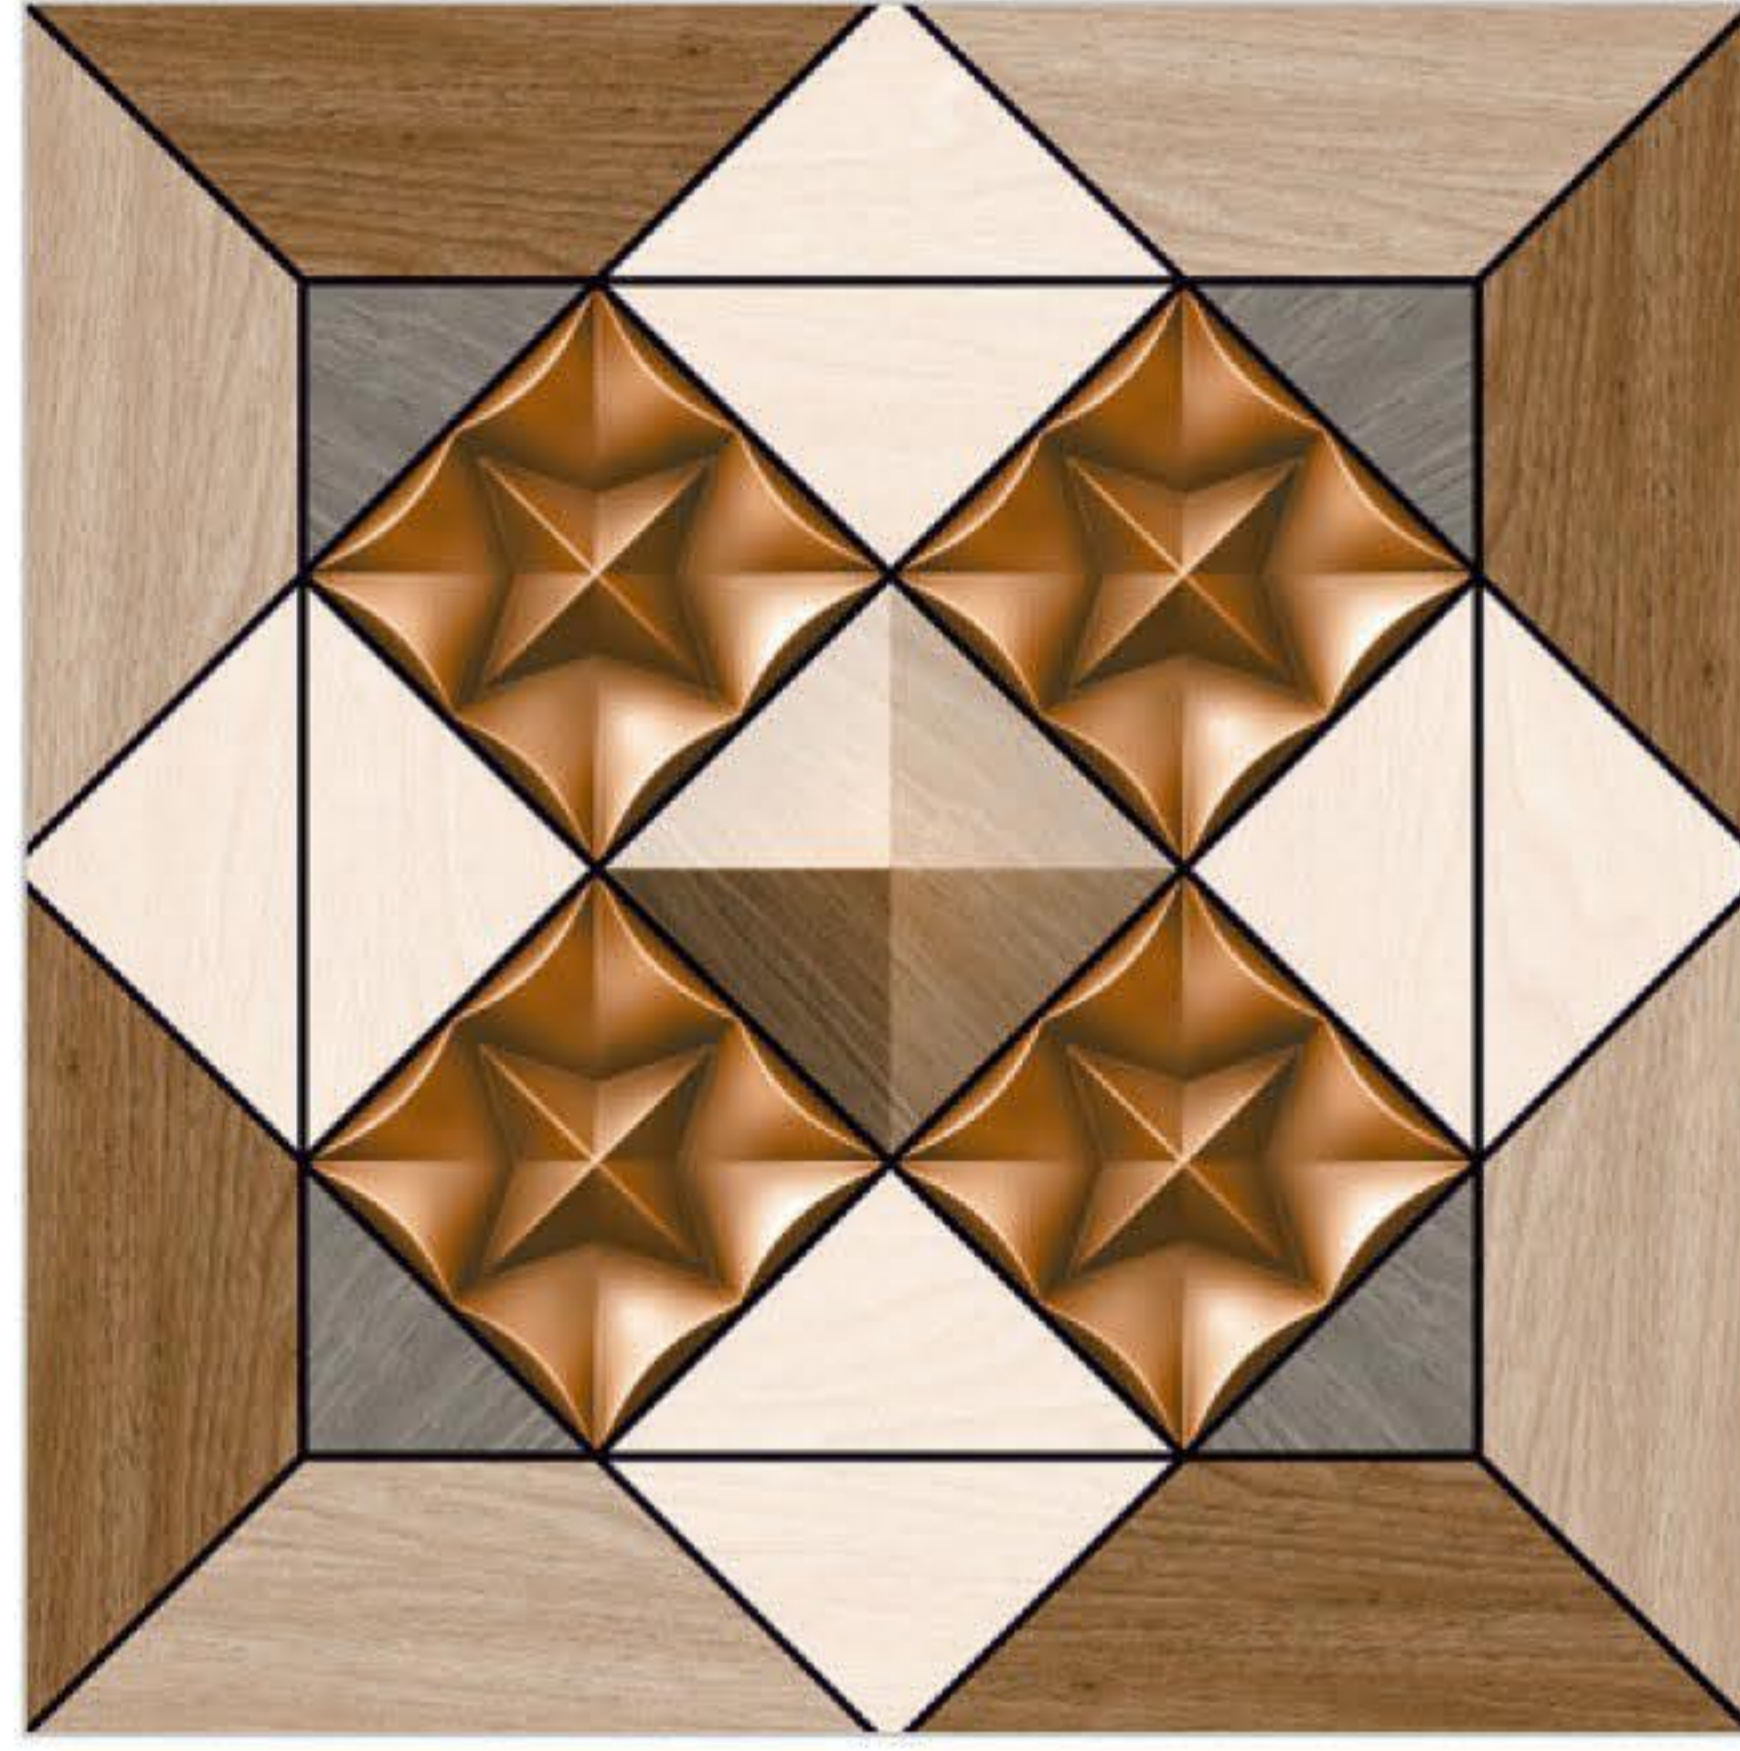

11002

11003

FINISH
Matt

SIZE
600x600mm

TYPE
Floor

SERIES
Punch

11004

11005