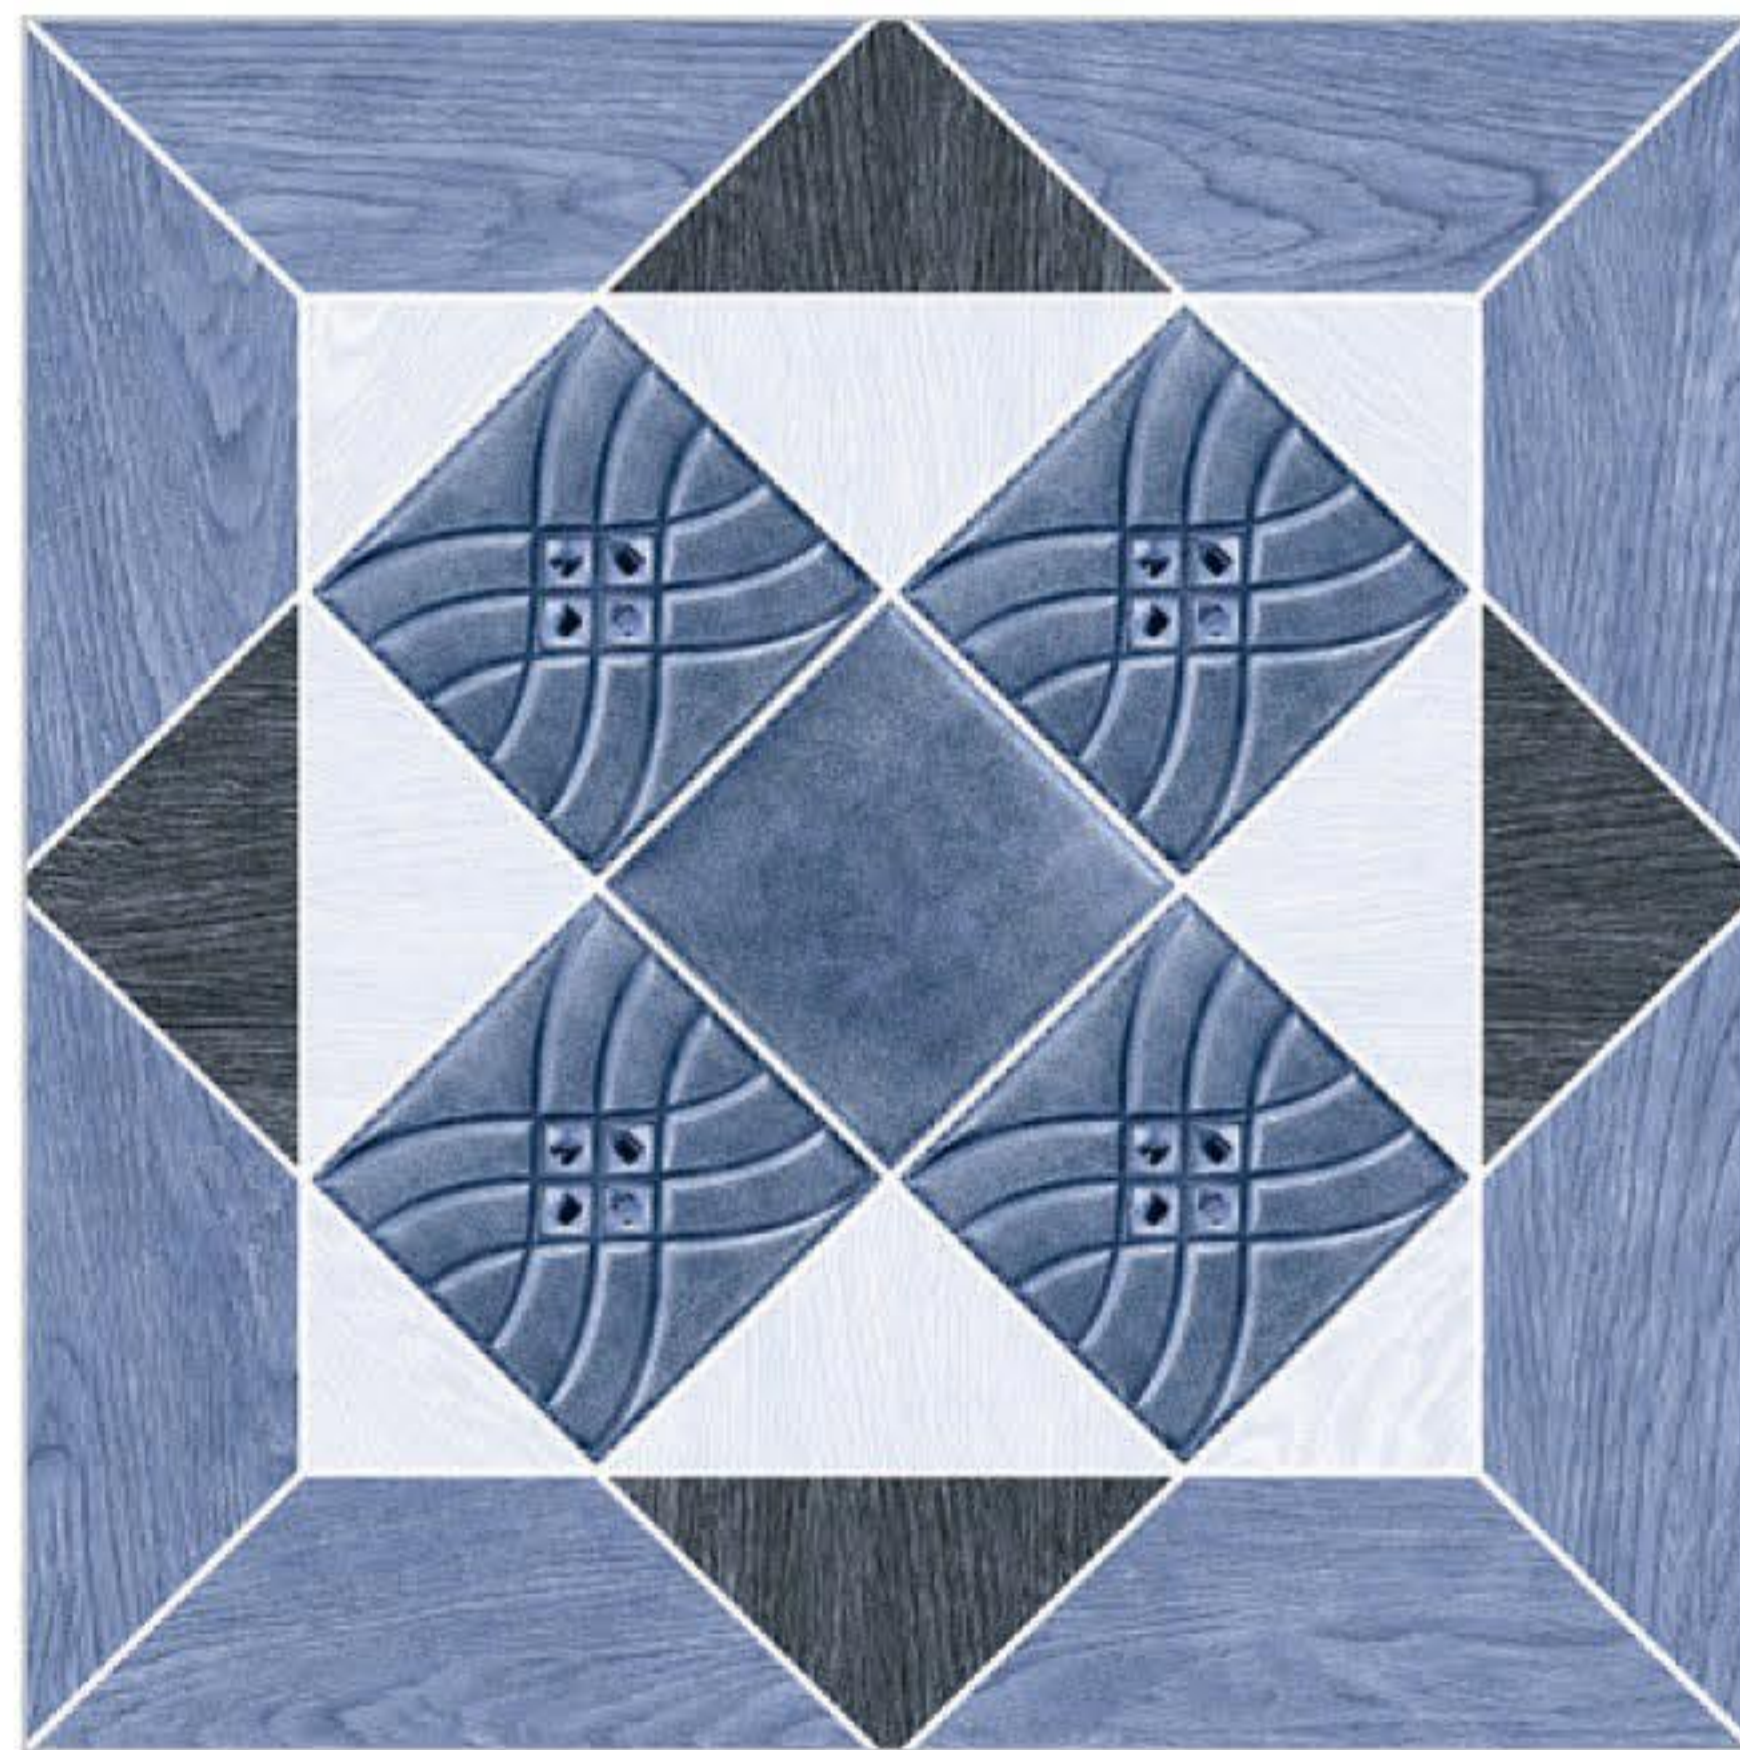

FINISH
Matt

SIZE
600x600mm

TYPE
Floor

SERIES
Punch

11004

11005

11006

11007

11008

11009

11010

11011

11012