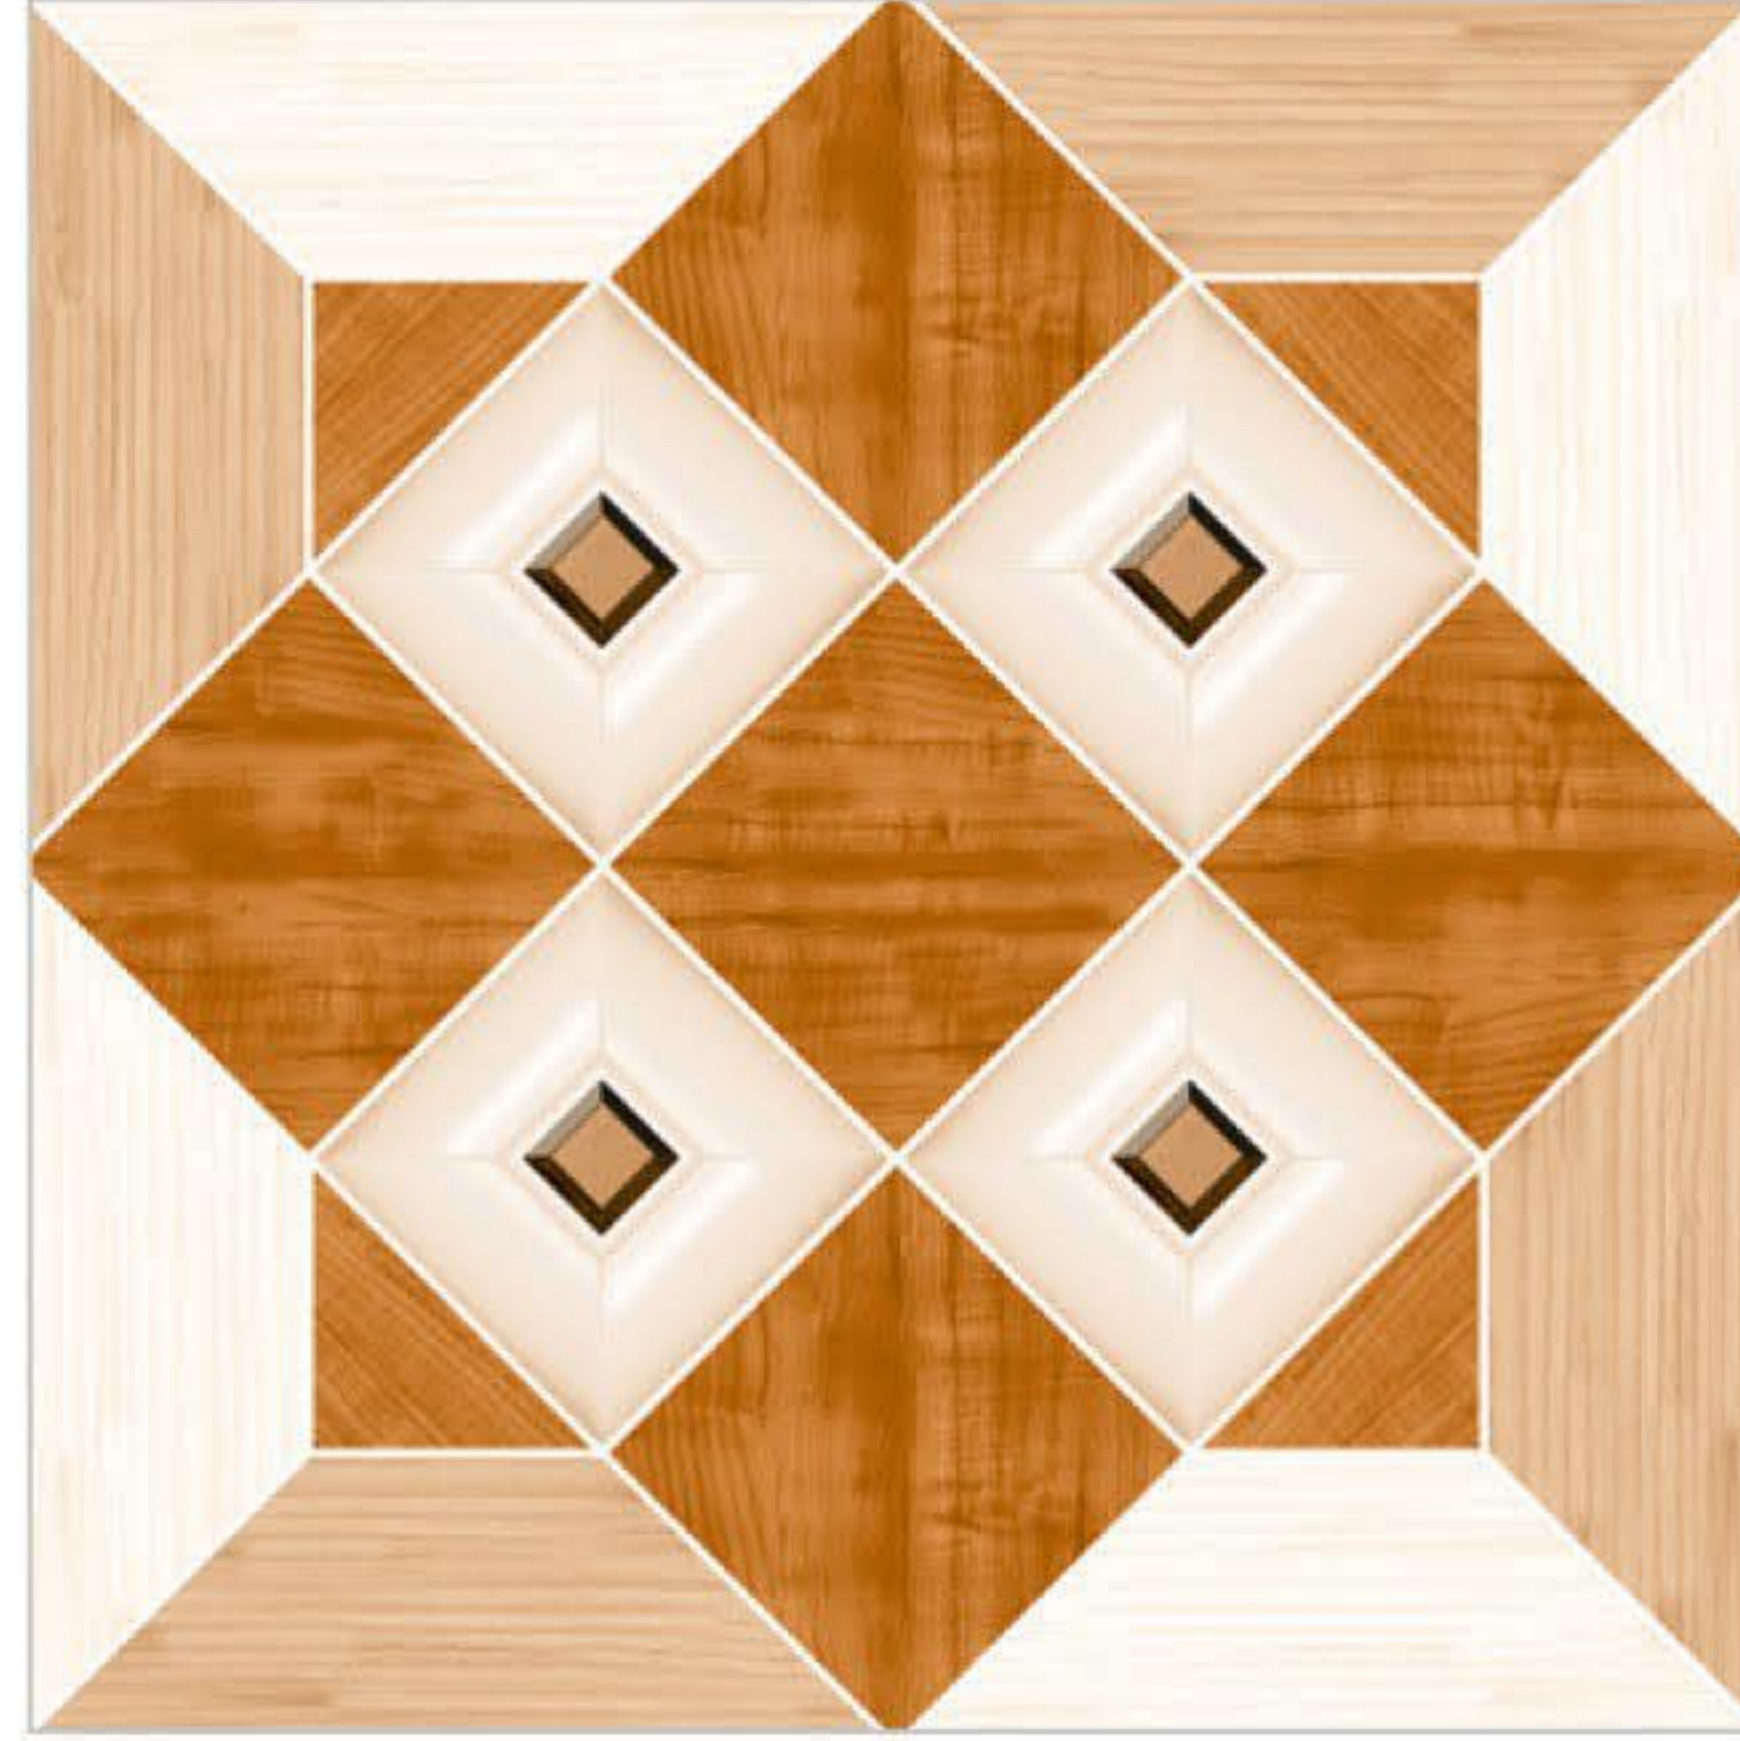

SIZE
600x600mm

TYPE
Floor

SERIES
Punch

11013

11014

11015

FINISH
Matt

SIZE
600x600mm