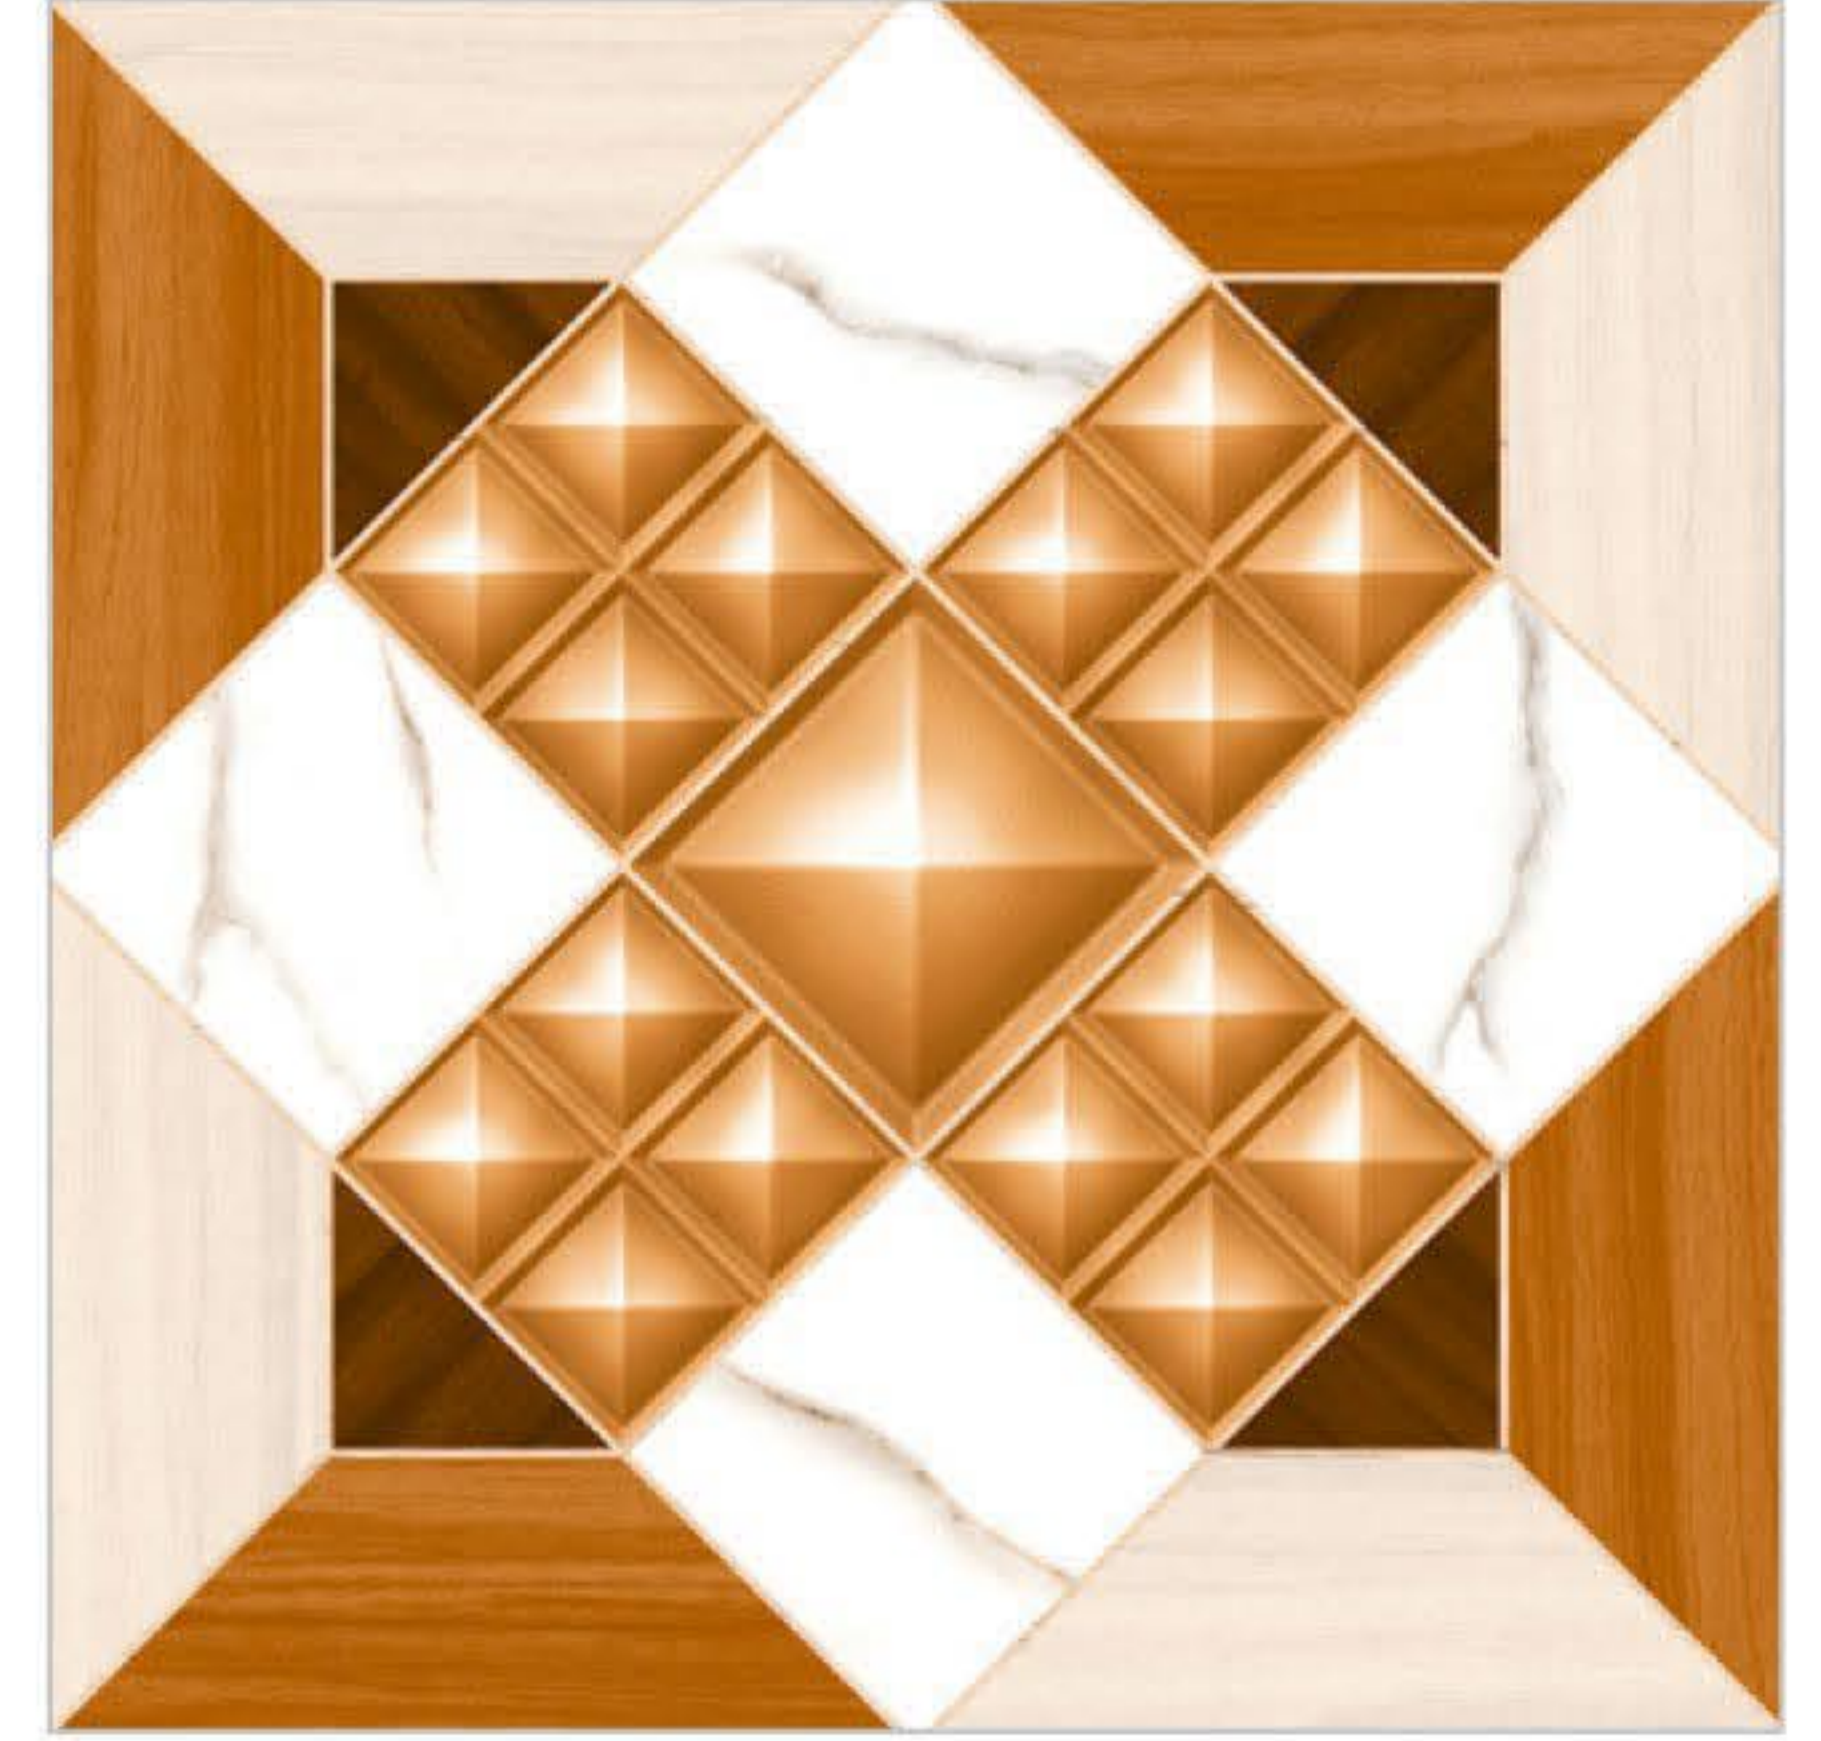

SIZE
600x600mm

TYPE
Floor

SERIES
Punch

11013

11014

11015

FINISH
Matt

SIZE
600x600mm