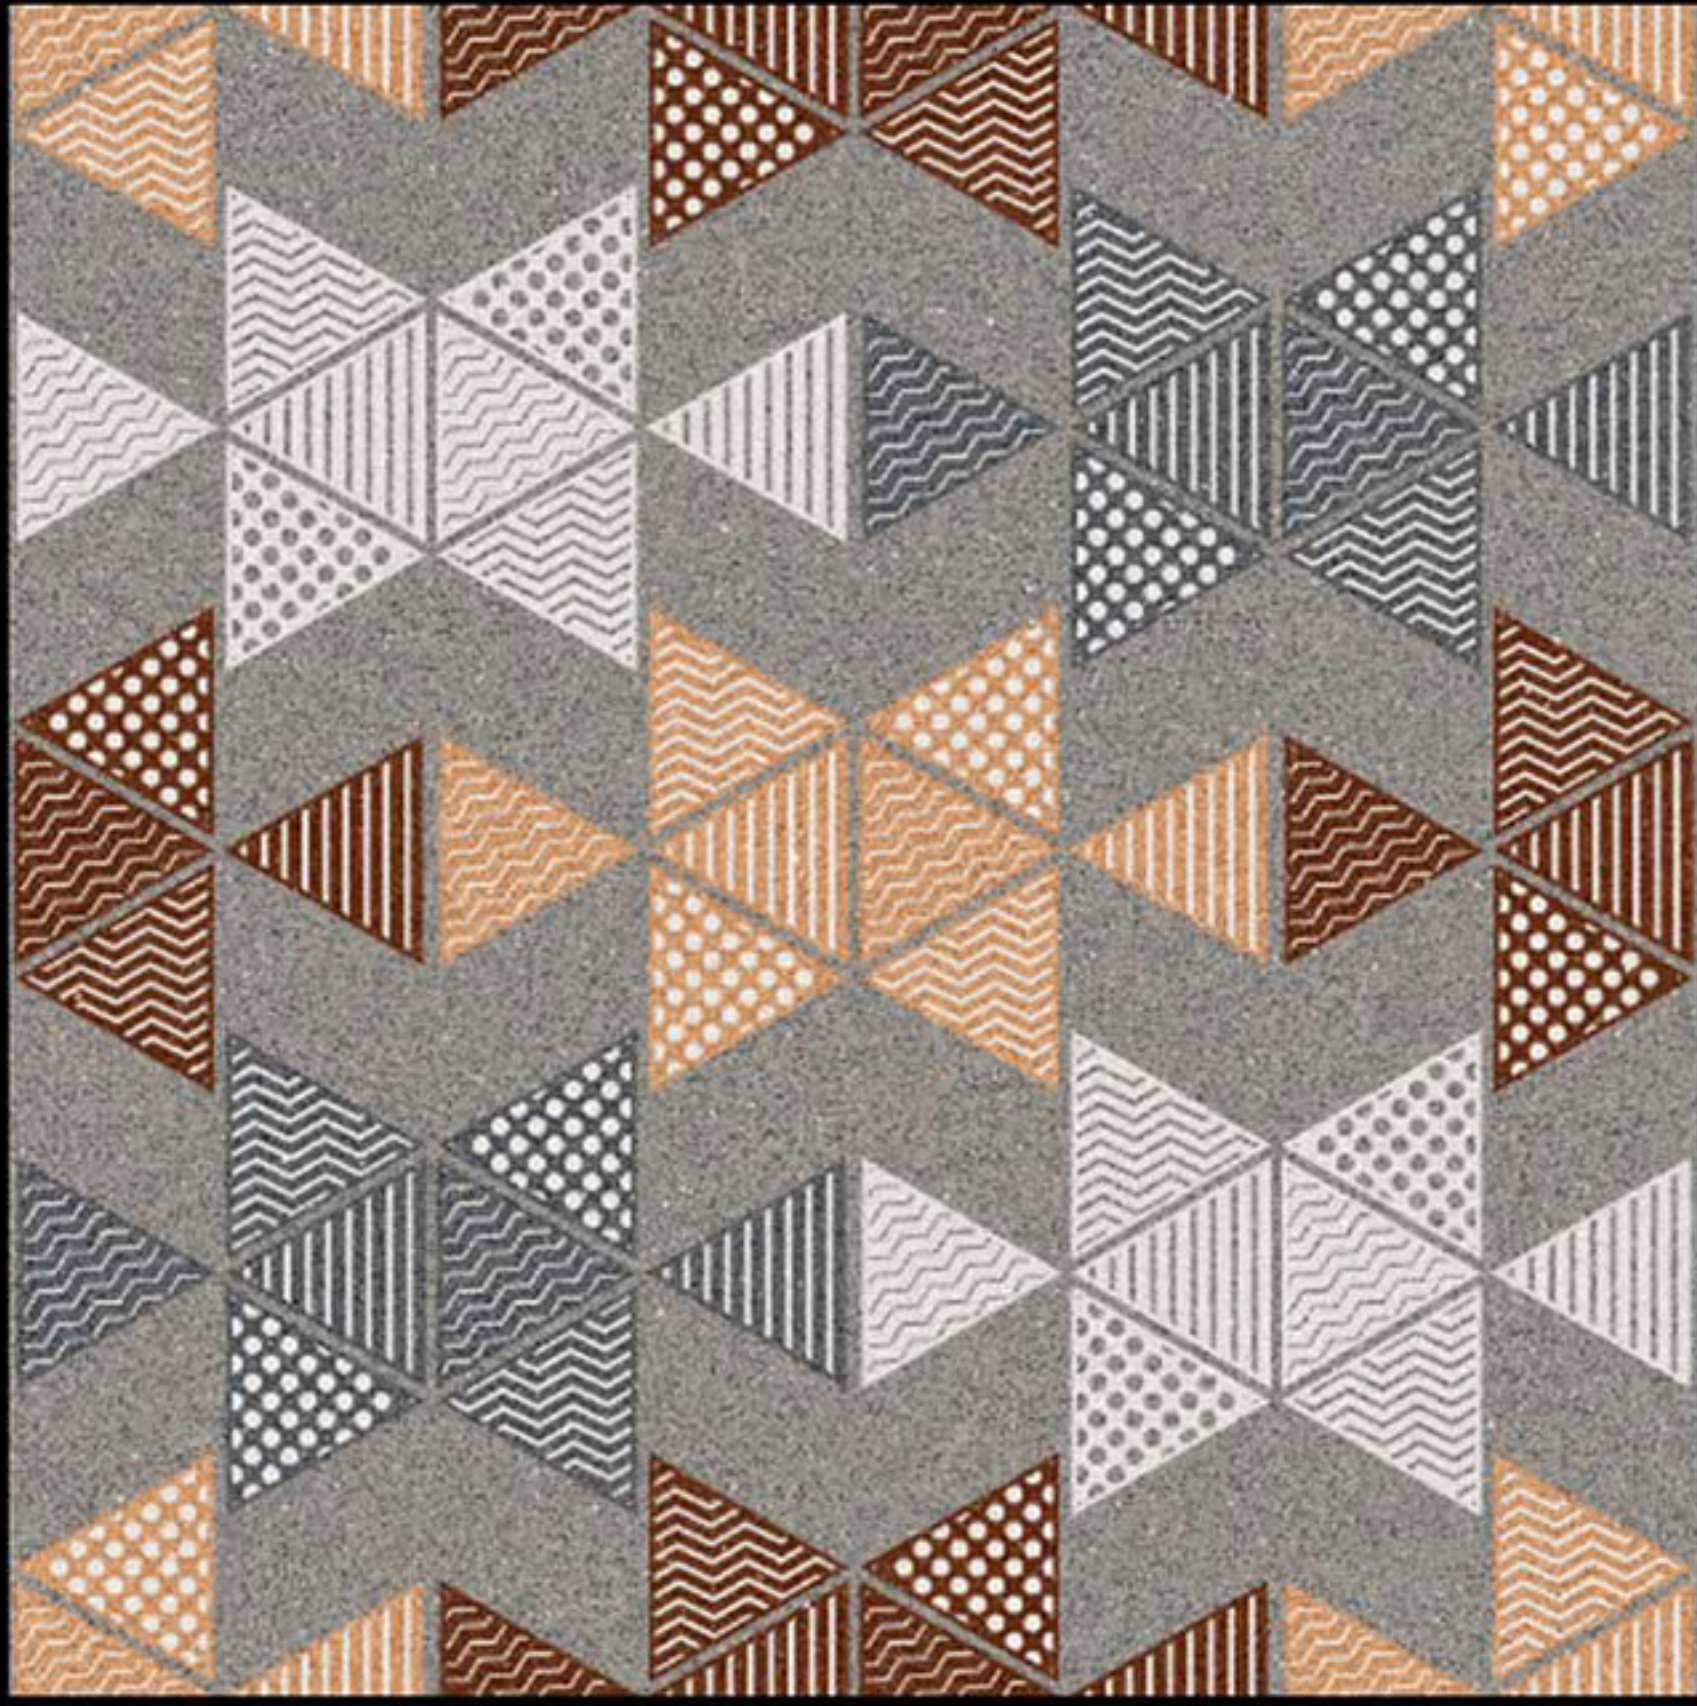

400 x
400 mm

MOROCCAN SERIES

4579

HEAVY DUTY VITRIFIED
PARKING TILES

400 x
400 mm

MOROCCAN SERIES

4580

HEAVY DUTY VITRIFIED
PARKING TILES