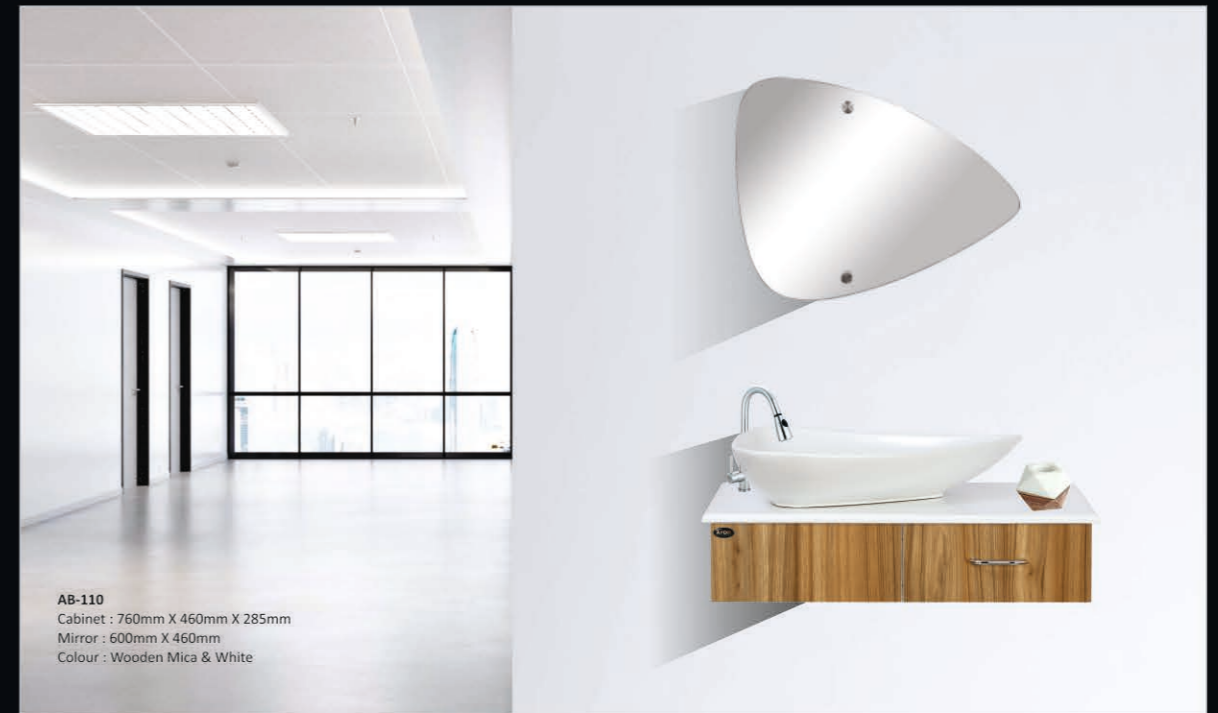

AB-110
Cabinet : 760mm X 460mm X 285mm
Mirror : 600mm X 460mm
Colour : Wooden Mica & White