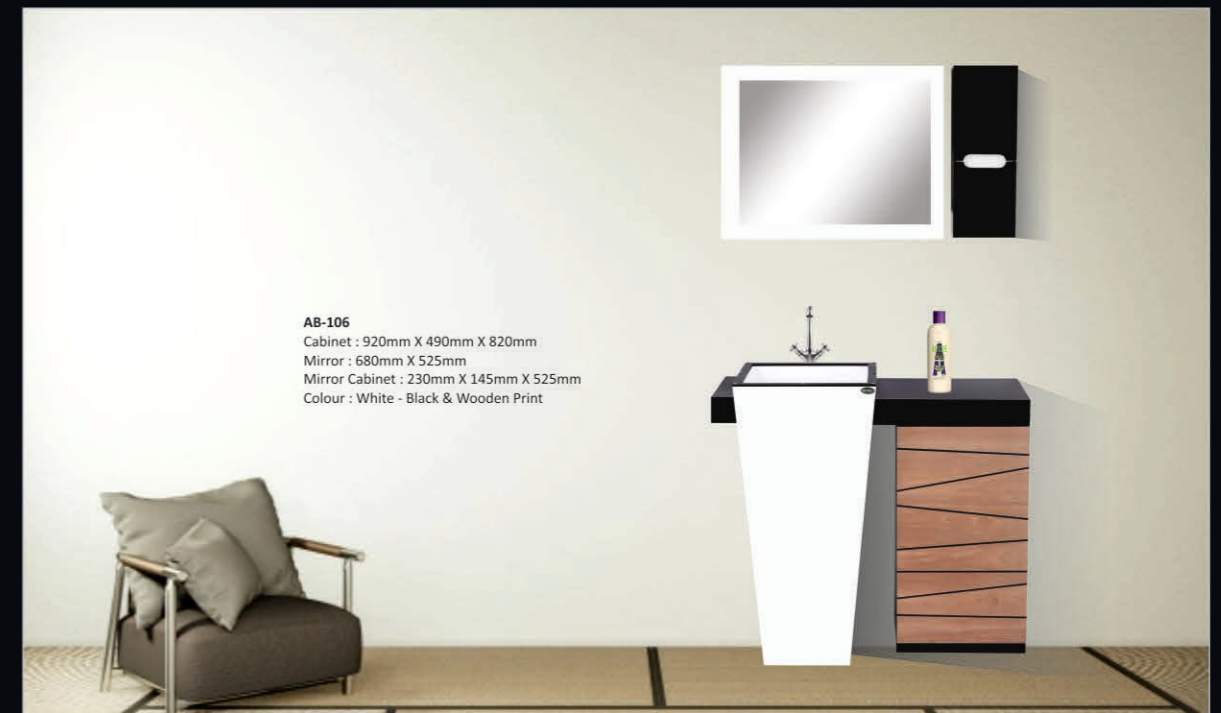

28 TO 28 AB 501 to AB 503

29 TO 29 AB 601 to AB 603

30 TO 30 AB 701 to AB 704

AB-101
Cabinet : 450mm X 650mm X 700mm
Mirror : 680mm X 525mm
Colour : Black & White

AB-102
Cabinet : 450mm X 650mm X 780mm
Mirror : 680mm X 525mm
Colour : Black & White