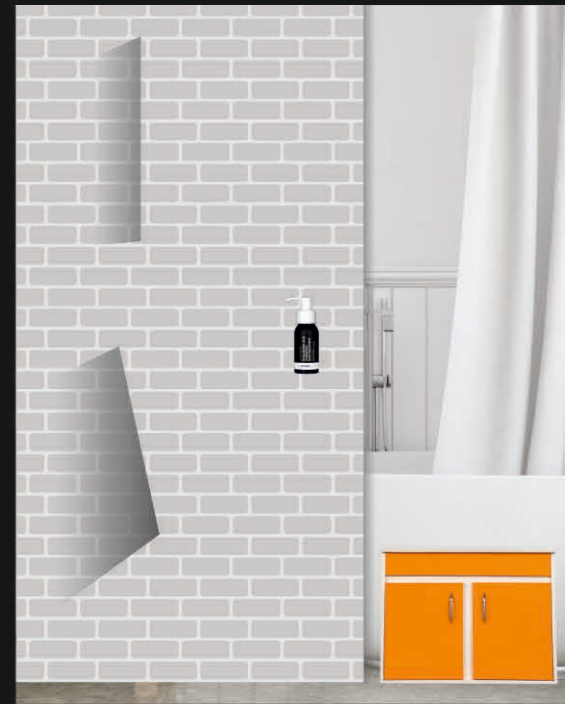

AB-203
Cabinet : 600mm X 450mm X 470mm
Mirror : 480mm X 600mm
Colour : Magenta & White