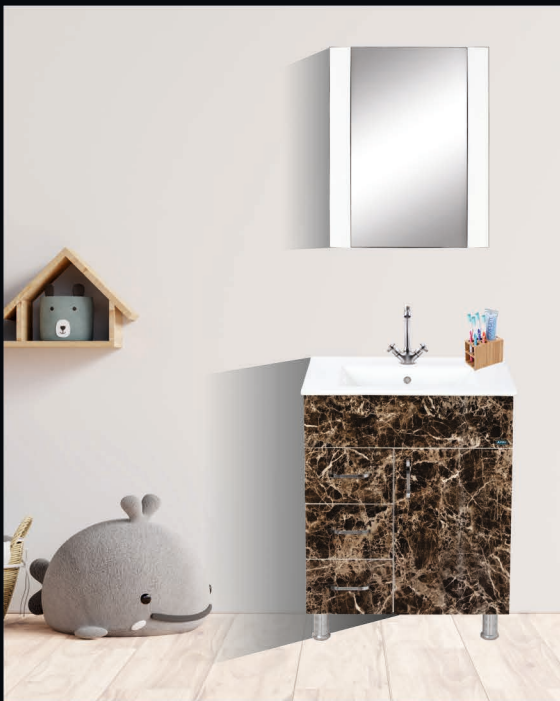

AB-425
Cabinet : 600mm X 450mm X 800mm
Mirror : 480mm X 600mm
Colour : Marble Mica & White