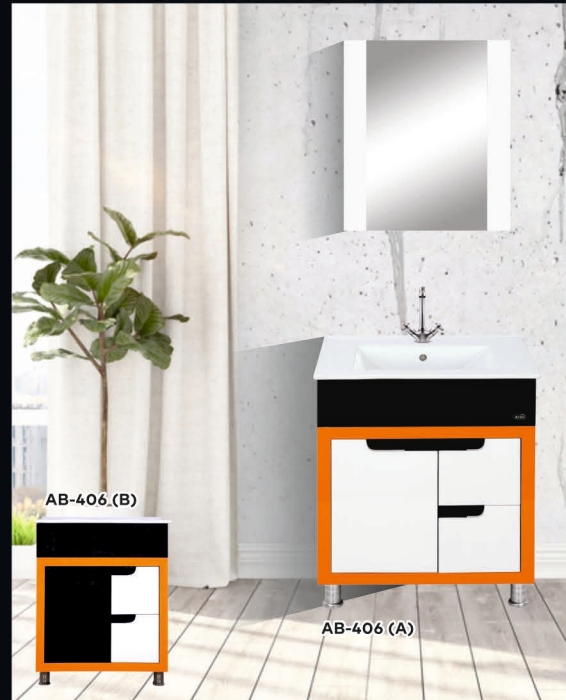

AB-403
Cabinet : 600mm X 450mm X 800mm
Mirror : 480mm X 600mm
Colour : Brown, Blue & White

AB-404
Cabinet : 600mm X 450mm X 800mm
Mirror : 480mm X 600mm
Colour : Black & White

**YOUR
VISION OUR CREATION**

AB-405
Cabinet : 600mm X 450mm X 800mm
Mirror : 480mm X 600mm
Colour : White, Orange & Black

AB-406 (B)
AB-406 (A)
AB-406
Cabinet : 600mm X 450mm X 800mm
Mirror : 480mm X 600mm
Colour : White, Orange & Black